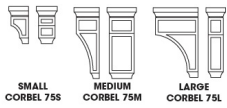

Corbel 5 - Panels and Fillers

Oxford White

CORBEL75L	CORBEL75 (Large) - 3-1/2"W x 12-1/2"H x 8"D	$259.57
CORBEL75M	CORBEL75 (Medium) - 5-1/4"W x 12-1/2"H x 4-1/2"D	$244.90
CORBEL75S	CORBEL75 (Small) - 3-3/4"W x 6-1/2"H x 3-1/2"D	$179.44