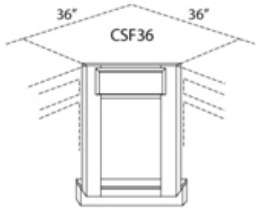

Easy Reach Corner Base Cabinet - Base Cabinets

Oxford White

LS3309	Lazy Susan - 33"W x 24"D x 34-1/2"H - 1 Bi-fold Door - with Roll	\$682.04
LS3612	Lazy Susan - 36"W x 24"D x 34-1/2"H - 1 Bi-fold Door - with Roll	\$736.94
LS3612S	Lazy Susan - 36"W x 24"D x 34-1/2"H - 1 Bi-fold Door (12")	\$664.96

Blind Base Cabinet - Base Cabinets

Oxford White

BBLC39/42-36"	Blind Base Cabinet - 36"W x 34-1/2"H x 24"D - 1 Door - 1 Drawer	\$533.18
BBLC42/45-39"	Blind Base Cabinet - 39"W x 34-1/2"H x 24"D - 1 Door - 1 Drawer	\$539.28
BBLC45/48-42"	Blind Base Cabinet - 42"W x 34-1/2"H x 24"D - 1 Door - 1 Drawer	\$545.39

Corner Sink Base Cabinet - Base Cabinets

Oxford White

BDCF36	Base Diagonal Corner - 36"W x 34-1/2"H x 24"D - 1 Door (18"W) -	\$686.92
--------	---	----------

Corner Sink Front - Base Cabinets

Oxford White

BDCF36K-FL	Base Diagonal Corner Frame and Kicker - 36"W x 34-1/2"H x 24"D -	\$206.19
------------	--	----------

Base End Cabinet - Base Cabinets

Oxford White

AB24	Base End Angle Corner - 24"W x 24"D x 34-1/2"H - 2 Doors (18-1/2	\$652.75
------	--	----------