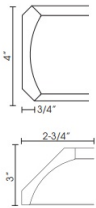

Cove Molding - Moldings

Oxford White

CM96K-4	Crown Molding Covered - 96"L x 4"H (Takes Up 3" of Wall Spac	$158.00