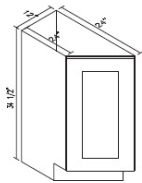

**Oxford White**

BTC12L	Base Transational Cabinet (Left) - 12"W x 34-1/2"H x 12"D	\$273.12
BTC12R	Base Transational Cabinet (Right) - 12"W x 34-1/2"H x 24"D	\$273.12