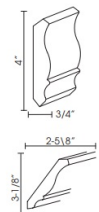

Crown Molding Decor - Moldings

Oxford White

CM96H-4

Crown Molding Decor - 96"L x 4"H (Takes Up 3-1/8" of Wall

$134.30

Light Rail Molding - Moldings

Oxford White