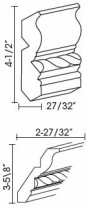

Oxford White

Duo Flap Stay Vertical Lift Hinge - Length of Lid Support is 8" Not Incl \$24.95

Crown Molding - Moldings

Oxford White

CM96 Crown Molding - 96"L x 2-3/8"H (Takes Up 1-7/8" of Wall Space Fr \$90.28

Crown Molding 4" - Moldings

Oxford White

CM96H-4 Crown Molding - 96"L x 4-1/2"W \$145.19

Cove Molding - Moldings

Oxford White

CM96K-4 Cove Molding - 96"L x 4"H \$170.81

Crown Molding Rope - Moldings

Oxford White