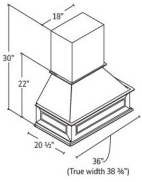

CWH Wood Hood - Accessories

Oxford White

CWH36	Framed Wood Hood - Bottom Part- 36"W (true width 38-3/8"W)	$687.31