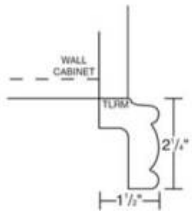

Under Wall Cabinet Molding - Moldings

Oxford White

TLRM8 Under Wall Cabinet Molding - 96"L x 1-1/2"W x 2-1/4"H $241.58