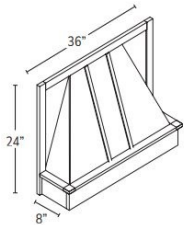

Oxford White

Duo Flap Stay Vertical Lift Hinge - Length of Lid Support is 8" Not Including \$25.57

AWH Wood Hood - Accessories

Oxford White

AWH36 Arched Wood Hood - 36"W x 24"H x 8"D \$577.84

CWH Wood Hood - Accessories