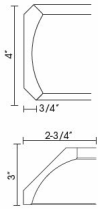

Crown Molding 4" - Moldings

Oxford White

CM96H-4 Crown Molding - 96"L x 4-1/2"W \$145.19

Cove Molding - Moldings

Oxford White

CM96K-4 Cove Molding - 96"L x 4"H \$170.81

Crown Molding Rope - Moldings

Oxford White