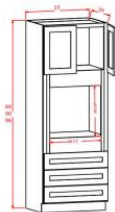

Oven Cabinet - Tall Cabinets

Oxford White

OC3384B	Oven Cabinet - 33"W x 84"H x 24"D - 2 Butt Doors - 3 Drawe	$1301.27
OC3390B	Oven Cabinet - 33"W x 90"H x 24"D - 2 Butt Doors - 3 Drawe	$1403.97
OC3396B	Oven Cabinet - 33"W x 96"H x 24"D - 2 Butt Doors - 3 Drawe	$1497.65