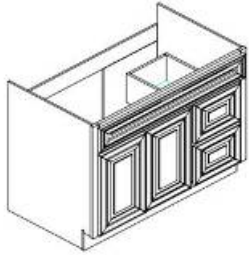

Vanities with Drawer Options - Bathroom Vanities

Oxford White

S3021DL-34-1/	Vanity - 30"W x 21"D x 34-1/2"H - 1 Door - 2 Left Drawers	$545.39
S3021DR-34-1/	Vanity - 30"W x 21"D x 34-1/2"H - 1 Door - 2 Right Drawers	$545.39
S3621BDL-34-1	Vanity - 36"W x 21"D x 34-1/2"H - 2 Doors - 2 Left Drawers	$624.69
S3621BDR-34-1	Vanity - 36"W x 21"D x 34-1/2"H - 2 Doors - 2 Right Drawers	$624.69