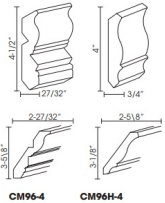

Royal Crown Molding - Moldings

Oxford White

CM96-4

Royal Crown Molding - 96"L x 4-1/2"H (Takes Up 3-5/8" of Wall Space

$134.30