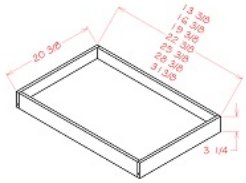

**Roll Out Tray - Accessories**

**Oxford White**

15RT-DR	Roll-out Tray - 11"W x 2-7/8"H x 21"D (For 15"W base cabin	\$110.60
18RT-DR	Roll-out Tray - 14"W x 2-7/8"H x 21"D (For 18"W base cabin	\$124.14
21RT-DR	Roll-out Tray - 17"W x 2-7/8"H x 21"D (For 21"W base cabin	\$130.16
24RT-DR	Roll-out Tray - 20"W x 2-7/8"H x 21"D (For 24"W base cabin	\$135.43
27RT-DR	Roll-out Tray - 23"W x 2-7/8"H x 21"D (For 27"W base cabin	\$149.35
30RT-DR	Roll-out Tray - 26"W x 2-7/8"H x 21"D (For 30"W base cabin	\$163.27
33RT-DR	Roll-out Tray - 29"W x 2-7/8"H x 21"D (For 33"W base cabin	\$198.25
36RT-DR	Roll-out Tray - 32"W x 2-7/8"H x 21"D (For 36"W base cabin	\$233.62