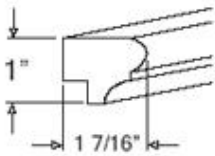

Light Rail Molding - Moldings

Oxford White

LRM8 Light Rail Molding - 96"L x 1-1/2"W x 1"H $98.82