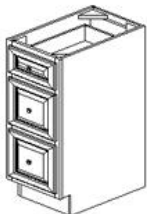

Farm Sink Base - Base Cabinets

Oxford White

FSB36B	Farm Sink Base - 36"W x 34-1/2"H x 24"D - 2 Doors	\$595.41
--------	---	----------

Drawer Pack Base - Base Cabinets

Oxford White

DB12(3)	Drawer Pack - 12"W x 24"D x 34-1/2"H	\$511.22
DB15(3)	Drawer Pack - 15"W x 24"D x 34-1/2"H	\$533.18
DB18(3)	Drawer Pack - 18"W x 24"D x 34-1/2"H	\$546.61
DB21(3)	Drawer Pack - 21"W x 24"D x 34-1/2"H	\$561.25
DB24(3)	Drawer Pack - 24"W x 24"D x 34-1/2"H	\$589.31
DB30(3)	Drawer Pack - 30"W x 24"D x 34-1/2"H	\$929.72
DB36(3)	Drawer Pack - 36"W x 24"D x 34-1/2"H	\$960.22

Easy Reach Corner Base Cabinet - Base Cabinets

Oxford White

LS3309	Lazy Susan - 33"W x 24"D x 34-1/2"H - 1 Bi-fold Door - with Roll	\$682.04
LS3612	Lazy Susan - 36"W x 24"D x 34-1/2"H - 1 Bi-fold Door - with Roll	\$736.94
LS3612S	Lazy Susan - 36"W x 24"D x 34-1/2"H - 1 Bi-fold Door (12")	\$664.96