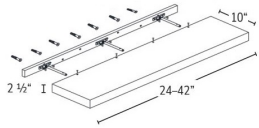

Floating Shelf - Accessories

Oxford White

FLS24-Black	Floating Shelf (Black) - 24"W x 10"D x 2-1/2"T (Includes o	$143.33
FLS24-Brown	Floating Shelf (Brown) - 24"W x 10"D x 2-1/2"T (Includes o	$143.33
FLS24-White	Floating Shelf (White) - 24"W x 10"D x 2-1/2"T (Includes o	$111.35
FLS30-Brown	Floating Shelf (Brown) - 30"W x 10"D x 2-1/2"T (Includes o	$168.53
FLS30-White	Floating Shelf (White) - 30"W x 10"D x 2-1/2"T (Includes o	$129.41
FLS36-Black	Floating Shelf (Black) - 36"W x 10"D x 2-1/2"T (Includes o	$206.53
FLS36-Brown	Floating Shelf (Brown) - 36"W x 10"D x 2-1/2"T (Includes o	$206.53
FLS36-White	Floating Shelf (White) - 36"W x 10"D x 2-1/2"T (Includes o	$159.50
FLS42-Black	Floating Shelf (Black) - 42"W x 10"D x 2-1/2"T (Includes o	$231.73
FLS42-White	Floating Shelf (White) - 42"W x 10"D x 2-1/2"T (Includes o	$176.81