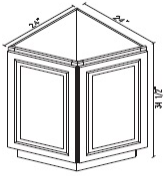

## Corner Sink Base Cabinet - Base Cabinets

Oxford White

BDCF36	Base Diagonal Corner - 36"W x 34-1/2"H x 24"D - 1 Door - 1	\$635.40
--------	--	----------

**Corner Sink Front - Base Cabinets**

**Oxford White**

BDCF36K-FL	Base Diagonal Corner Frame and Kicker - 36"W x 34-1/2"H x	\$190.73
------------	---	----------

**Base End Cabinet - Base Cabinets**

**Oxford White**

AB24 (Base)	Base End Angle Corner - 24"W x 34-1/2"H x 24"D - 2 Doors -	\$603.80
-------------	--	----------