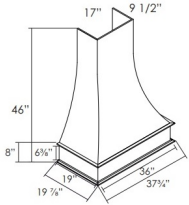

Oxford White

Duo Flap Stay Vertical Lift Hinge - Length of Lid Support is 8" Not Including \$25.57

AWH Wood Hood - Accessories

Oxford White

AWH36 Arched Wood Hood - 36"W x 24"H x 8"D \$577.84

CWH Wood Hood - Accessories

Oxford White

CWH36	Framed Wood Hood - Bottom Part- 36"W (true width 38-3/8"W)	\$687.31
-------	--	----------

Framed Wood Hood - Accessories

Oxford White

EW36	Curved Wood Hood - Bottom Part- 36"W (true width 37-3/4"W)	\$914.91
------	--	----------