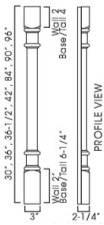

Decor Leg 5 - Panels and Fillers

Oxford White

LEG75 B3X3      Decor Leg - 3"W x 36-1/2"H x 3"D (Full Leg, Trimmable by 2")      \$282.15

Turn Post - Panels and Fillers

Oxford White

TP3/WF34-1/2      Decor Leg - 3"W x 34-1/2"H x 3-3/4"D      \$233.62

## Pole Pilaster - Panels and Fillers

Oxford White

POLE75-B3	Pole Pilaster - 3"W x 36-1/2"H x 3"D (Trimnable)	\$256.19
POLE75-T384	Pole Pilaster - 3"W x 84"H x 2-1/4"D (Trimnable)	\$310.36
POLE75-T390	Pole Pilaster - 3"W x 90"H x 2-1/4"D (Trimnable)	\$328.42
POLE75-T396	Pole Pilaster - 3"W x 96"H x 2-1/4"D (Trimnable)	\$347.60
POLE75-W330	Pole Pilaster - 3"W x 30"H x 2-1/4"D (Trimnable)	\$142.20
POLE75-W336	Pole Pilaster - 3"W x 36"H x 2-1/4"D (Trimnable)	\$156.87
POLE75-W342	Pole Pilaster - 3"W x 42"H x 2-1/4"D (Trimnable)	\$180.57