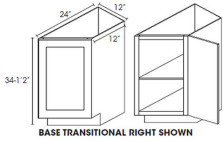

BDCF36K-FL	Base Diagonal Corner Frame and Kicker - 36"W x 34-1/2"H x 24"D -	\$206.19
------------	--	----------

Base End Cabinet - Base Cabinets

Oxford White

AB24	Base End Angle Corner - 24"W x 24"D x 34-1/2"H - 2 Doors (18-1/2	\$652.75
------	--	----------

Base Transitional Cabinet - Base Cabinets

Oxford White

BTC12L	Base Transitional Cabinet - 12"W x 34-1/2"H x 12" - 24"D -	\$295.26
BTC12R	Base Transitional Cabinet - 12"W x 34-1/2"H x 12" - 24"D -	\$295.26