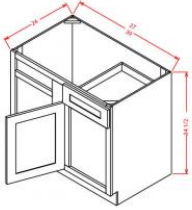

Farm Sink Base - Base Cabinets

Oxford White

FSB36B	Farm Sink Base - 36"W x 34-1/2"H x 24"D - 2 Doors	\$595.41
--------	---	----------

Drawer Pack Base - Base Cabinets

Oxford White

DB12(3)	Drawer Pack - 12"W x 24"D x 34-1/2"H	\$511.22
DB15(3)	Drawer Pack - 15"W x 24"D x 34-1/2"H	\$533.18
DB18(3)	Drawer Pack - 18"W x 24"D x 34-1/2"H	\$546.61
DB21(3)	Drawer Pack - 21"W x 24"D x 34-1/2"H	\$561.25
DB24(3)	Drawer Pack - 24"W x 24"D x 34-1/2"H	\$589.31
DB30(3)	Drawer Pack - 30"W x 24"D x 34-1/2"H	\$929.72
DB36(3)	Drawer Pack - 36"W x 24"D x 34-1/2"H	\$960.22

Easy Reach Corner Base Cabinet - Base Cabinets

Oxford White

LS3309	Lazy Susan - 33"W x 24"D x 34-1/2"H - 1 Bi-fold Door - with Roll	\$682.04
LS3612	Lazy Susan - 36"W x 24"D x 34-1/2"H - 1 Bi-fold Door - with Roll	\$736.94
LS3612S	Lazy Susan - 36"W x 24"D x 34-1/2"H - 1 Bi-fold Door (12")	\$664.96

Blind Base Cabinet - Base Cabinets

Oxford White

BBLC39/42-36"	Blind Base Cabinet - 36"W x 34-1/2"H x 24"D - 1 Door - 1 Drawer	\$533.18
BBLC42/45-39"	Blind Base Cabinet - 39"W x 34-1/2"H x 24"D - 1 Door - 1 Drawer	\$539.28
BBLC45/48-42"	Blind Base Cabinet - 42"W x 34-1/2"H x 24"D - 1 Door - 1 Drawer	\$545.39