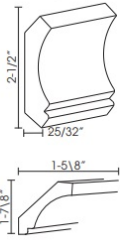

## Corbel 5 - Panels and Fillers

Oxford White

CORBEL75L	CORBEL75 (Large) - 3-1/2"W x 12-1/2"H x 8"D	\$259.57
CORBEL75M	CORBEL75 (Medium) - 5-1/4"W x 12-1/2"H x 4-1/2"D	\$244.90
CORBEL75S	CORBEL75 (Small) - 3-3/4"W x 6-1/2"H x 3-1/2"D	\$179.44

## Crown Molding - Moldings

Oxford White

CM96	Crown Molding - 96"L x 2-1/2"H (Takes Up 1-7/8" of Wall Space From	\$83.51
------	--	---------