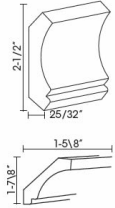

Oxford White

Duo Flap Stay Vertical Lift Hinge - Length of Lid Support is 8" Not Incl \$24.95

Crown Molding - Moldings

Oxford White

CM96 Crown Molding - 96"L x 2-3/8"H (Takes Up 1-7/8" of Wall Space Fr \$90.28