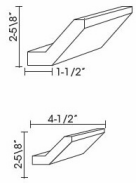

Crown Molding Flat - Moldings

Oxford White

CM96E-4

Crown Molding Flat - 96"L x 4-1/2"W (Takes Up 2-5/8" of Wall Spa

$176.06