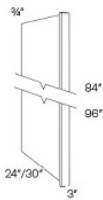

Refrigerator Panels - Panels and Fillers

Oxford White

REP2484(3)-3/	Refrigerator End Panel - 24"W x 84"H x 3/4"D (2 sides fini	$273.12
REP2484-3/4"	Refrigerator End Panel - 24"W x 84"H x 3/4"D (2 sides fini	$235.87
REP2496(3)-3/	Refrigerator End Panel - 24"W x 96"H x 3/4"D (2 sides fini	$326.16
REP2496-3/4"	Refrigerator End Panel - 24"W x 96"H x 3/4"D (2 sides fini	$269.73
REP3096(3)-3/	Refrigerator End Panel - 30"W x 96"H x 3/4"D (1 side finis	$442.41