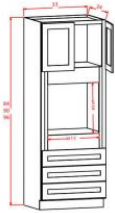

Oven Cabinet - Tall Cabinets

Oxford White

OC3384B	Oven Cabinet - 33"W x 24"D x 84"H - 2 Doors - 3 Drawers	$1406.78
OC3390B	Oven Cabinet - 33"W x 24"D x 90"H - 2 Doors - 3 Drawers	$1517.81
OC3396B	Oven Cabinet - 33"W x 24"D x 96"H - 2 Doors - 3 Drawers	$1619.08