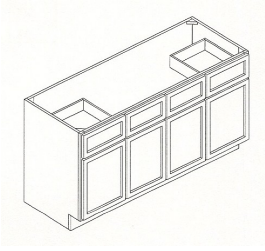

Vanity 4 Doors with 2 Drawers - Bathroom Vanities

Oxford White

S4821B12D-34- Vanity - 48"W x 21"D x 34-1/2"H - 4 Doors - 2 Drawers

$852.85