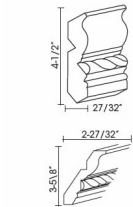

Crown Molding Rope - Moldings

Oxford White

CM96C-4

Crown Molding Rope - 96"L x 4-1/2"H (Takes Up 3-5/8" of Wall S

$183.96