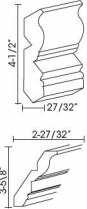

Crown Molding 4" - Moldings

Oxford White

CM96H-4 Crown Molding - 96"L x 4-1/2"W $145.19