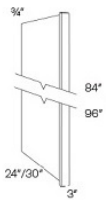

Polar White

REP2484(3)-3/ Refrigerator End Panel - 24"W x 84"H x 3/4"T x 3" Return - SOLID \$164.83

Crown Molding - Moldings

Polar White

CM96 Crown Molding - 96"L x 2-1/2"H (Takes Up 1-7/8" of Wall Space Fr \$50.22