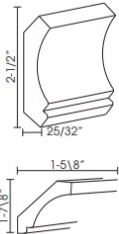

Polar White

REP2484(3)-3/ Refrigerator End Panel - 24"W x 84"H x 3/4"T x 3" Return - SOLID \$164.83

Crown Molding - Moldings

Polar White

CM96 Crown Molding - 96"L x 2-1/2"H (Takes Up 1-7/8" of Wall Space Fr \$50.22