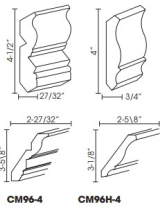

Polar White

REP2484(3)-3/ Refrigerator End Panel - 24"W x 84"H x 3/4"T x 3" Return - SOLID \$164.83

Crown Molding - Moldings

Polar White

CM96 Crown Molding - 96"L x 2-1/2"H (Takes Up 1-7/8" of Wall Space Fr \$50.22

Crown Molding 4" - Moldings

Polar White

CM96H-4 Crown Molding - 96"L x 4"H (Takes Up 3-1/8" of Wall Space From T \$80.90

Light Rail Molding - Moldings

Polar White

LRM8 Light Rail Molding - 96"L x 1-1/2"W x 1"H \$55.28