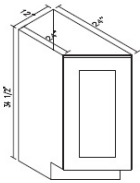

Base Transitional Cabinet - Wall Cabinets

Polar White

BTC12L	Base Transational Cabinet (Left) - 12"W x 24"-12"D x 34-1/2"H - 1 D	$152.36
BTC12R	Base Transational Cabinet (Right) - 12"W x 24"-12"D x 34-1/2"H - 1	$152.36