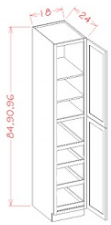

Pantry Cabinet Single Door w/ Rollouts - Tall Cabinets

Polished Ivory

U1884244RS	Wall Pantry w/ Rollout - 18"W x 84"H x 24"D - 2 Doors - 4 Rollout s	$1202.88
U1890244RS	Wall Pantry w/ Rollout - 18"W x 90"H x 24"D - 2 Doors - 4 Rollout s	$1232.42
U1896244RS	Wall Pantry w/ Rollout - 18"W x 96"H x 24"D - 2 Doors - 4 Rollout s	$1274.87