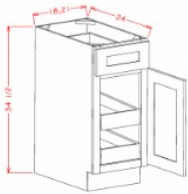

Single Door Single Rollout Shelf Base - Base Cabinets

Polished Ivory

B181RS	Rollout Shelf Base - 18"W x 34-1/2"H x 24"D - 1 Door - 1 Drawer -1	\$454.50
B211RS	Rollout Shelf Base - 21"W x 34-1/2"H x 24"D - 1 Door - 1 Drawer -1	\$491.57

Single Door Double Rollout Shelf Base - Base Cabinets

Polished Ivory

B182RS	Rollout Shelf Base - 18"W x 34-1/2"H x 24"D - 1 Door - 1 Drawer -2	\$536.16
B212RS	Rollout Shelf Base - 21"W x 34-1/2"H x 24"D - 1 Door - 1 Drawer -2	\$578.60