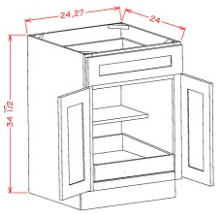

Single Door Double Rollout Shelf Base - Base Cabinets

Polished Ivory

B182RS	Rollout Shelf Base - 18"W x 34-1/2"H x 24"D - 1 Door - 1 Drawer -2	\$536.16
B212RS	Rollout Shelf Base - 21"W x 34-1/2"H x 24"D - 1 Door - 1 Drawer -2	\$578.60

Tray Divider w/ Drawer - Base Cabinets

Polished Ivory

B12TD	Tray Divider Base - 12"W x 34-1/2"H x 24"D - 1 Door - 1 Drawer - 1	\$387.35
B15TD	Tray Divider Base - 15"W x 34-1/2"H x 24"D - 1 Door - 1 Drawer - 1	\$422.27
B18TD	Tray Divider Base - 18"W x 34-1/2"H x 24"D - 1 Door - 1 Drawer - 2	\$488.35

Double Door Single Rollout Shelf Base - Base Cabinets

Polished Ivory

B241RS	Rollout Shelf Base - 24"W x 34-1/2"H x 24"D - 2 Doors - 1 Drawer -1	\$538.31
B271RS	Rollout Shelf Base - 27"W x 34-1/2"H x 24"D - 2 Doors - 1 Drawer -1	\$586.66
B301RS	Rollout Shelf Base - 30"W x 34-1/2"H x 24"D - 2 Doors - 1 Drawer -1	\$671.55
B331RS	Rollout Shelf Base - 33"W x 34-1/2"H x 24"D - 2 Doors - 1 Drawer -1	\$711.84
B361RS	Rollout Shelf Base - 36"W x 34-1/2"H x 24"D - 2 Doors - 1 Drawer -1	\$756.97