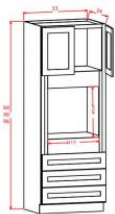

Oven Cabinet - Tall Cabinets

Polished Ivory

O338424	Oven Cabinet - 33"W x 24"D x 84"H - 2 Doors - 3 Drawers (Can Be	$1281.31
O339024	Oven Cabinet - 33"W x 24"D x 90"H - 2 Doors - 3 Drawers (Can Be	$1409.18
O339624	Oven Cabinet - 33"W x 24"D x 96"H - 2 Doors - 3 Drawers (Can Be	$1512.33