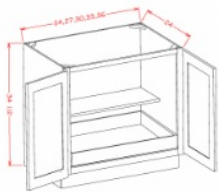

Full Height Single Door Double Rollout Shelf Bases - Base Cabinets

Polished Ivory

B18FH2RS	Full Height Rollout Shelf Base - 18"W x 34-1/2"H x 24"D - 1 Door -2	\$698.41
B21FH2RS	Full Height Rollout Shelf Base - 21"W x 34-1/2"H x 24"D - 1 Door -2	\$762.34

Full Height Single Door Triple Rollout Shelf Bases - Base Cabinets

Polished Ivory

B18FH3RS	Full Height Rollout Shelf Base - 18"W x 34-1/2"H x 24"D - 1 Door -3	\$780.07
B21FH3RS	Full Height Rollout Shelf Base - 21"W x 34-1/2"H x 24"D - 1 Door -3	\$849.91

Full Height Tray Divider Base - Base Cabinets

Polished Ivory

B12FHTD	Full Height Tray Divider Base - 12"W x 34-1/2"H x 24"D - 1 Door -1	\$502.31
B15FHTD	Full Height Tray Divider Base - 15"W x 34-1/2"H x 24"D - 1 Door -1	\$558.72
B18FHTD	Full Height Tray Divider Base - 18"W x 34-1/2"H x 24"D - 1 Door -2	\$643.07

Full Height Double Door Single Rollout Shelf Bases - Base Cabinets

Polished Ivory

B24FH1RS	Full Height Rollout Shelf Base - 24"W x 34-1/2"H x 24"D - 2 Doors -	\$756.43
B27FH1RS	Full Height Rollout Shelf Base - 27"W x 34-1/2"H x 24"D - 2 Doors -	\$826.27
B30FH1RS	Full Height Rollout Shelf Base - 30"W x 34-1/2"H x 24"D - 2 Doors -	\$932.11
B33FH1RS	Full Height Rollout Shelf Base - 33"W x 34-1/2"H x 24"D - 2 Doors -	\$993.35
B36FH1RS	Full Height Rollout Shelf Base - 36"W x 34-1/2"H x 24"D - 2 Doors -	\$1059.43