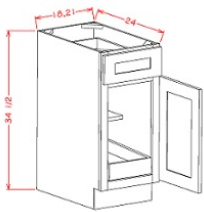

Single Door Base Tray - Base Cabinets

Polished Ivory

BT9	Base Tray - 9"W x 34-1/2"H x 24"D - 1 Door	\$222.41
-----	--	----------

Single Door with Drawer Base - Base Cabinets

Polished Ivory

B12	Base - 12"W x 24"D x 34-1/2"H - 1 Door 1 Drawer 1 Shelf	\$309.45
B15	Base - 15"W x 24"D x 34-1/2"H - 1 Door 1 Drawer 1 Shelf	\$341.68
B18	Base - 18"W x 24"D x 34-1/2"H - 1 Door 1 Drawer 1 Shelf	\$373.38
B21	Base - 21"W x 24"D x 34-1/2"H - 1 Door 1 Drawer 1 Shelf	\$404.00

Double Doors with Drawer(s) Base - Base Cabinets

Polished Ivory

B24	Base - 24"W x 24"D x 34-1/2"H - 2 Doors 1 Drawer 1 Shelf	\$443.76
B27	Base - 27"W x 24"D x 34-1/2"H - 2 Doors 1 Drawer 1 Shelf	\$486.73
B30	Base - 30"W x 24"D x 34-1/2"H - 2 Doors 2 Drawers 1 Shelf	\$565.71
B33	Base - 33"W x 24"D x 34-1/2"H - 2 Doors 2 Drawers 1 Shelf	\$600.63
B36	Base - 36"W x 24"D x 34-1/2"H - 2 Doors 2 Drawers 1 Shelf	\$640.39
B42	Base - 42"W x 24"D x 34-1/2"H - 2 Doors 2 Drawers 1 Shelf	\$679.07

Single Door Single Rollout Shelf Base - Base Cabinets

Polished Ivory

B181RS	Rollout Shelf Base - 18"W x 34-1/2"H x 24"D - 1 Door - 1 Drawer -1	\$454.50
B211RS	Rollout Shelf Base - 21"W x 34-1/2"H x 24"D - 1 Door - 1 Drawer -1	\$491.57