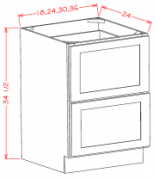

Two Drawer Pack Base - Base Cabinets

Polished Ivory

2DB24	Drawer Pack - 24"W x 24"D x 34-1/2"H - 2 Drawers	$597.94
2DB30	Drawer Pack - 30"W x 24"D x 34-1/2"H - 2 Drawers	$675.31
2DB36	Drawer Pack - 36"W x 24"D x 34-1/2"H - 2 Drawers	$767.71

1DB30	Drawer Pack - 30"W x 15"H x 21"D - 1 Drawer	$351.89