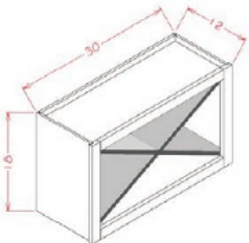

Polished Ivory

WOC3018 Wall Open Cabinet - 30"W x 12"D x 18"H \$155.26

Wall X Wine Rack - Accessories

Polished Ivory

WXRSHELF Wall X Wine Rack - 30"W x 12"D x 18"H - Only X shelf (to be used \$52.64

WMSSHELF	Wall Microwave Shelf - 26-1/2"W x 17"D x 3/4"T (Only shelf, to b	\$91.33
B12TDKIT	Base Tray Divider Kits - 3/4"W x 21"H x 22-1/2"D - 1 Divider	\$77.89
B15TDKIT	Base Tray Divider Kits - 3/4"W x 21"H x 22-1/2"D - 1 Divider	\$80.58
B18TDKIT	Base Tray Divider Kits - 3/4"W x 21"H x 22-1/2"D - 2 Dividers	\$114.96
FS36	Floating Shelf - 36"W x 11"D x 1-1/2"H	\$170.84
FS48	Floating Shelf - 48"W x 11"D x 1-1/2"H	\$202.00
FS60	Floating Shelf - 60"W x 11"D x 1-1/2"H	\$260.56
RS18-Type A		\$81.12
RS21-Type A		\$87.57
RS24-Type A		\$94.01
RS27-Type A		\$99.92
RS30-Type A		\$105.29
RS33-Type A		\$111.20
RS36-Type A		\$116.58