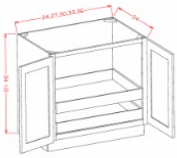

Full Height Single Door Triple Rollout Shelf Bases - Base Cabinets

Polished Ivory

B18FH3RS	Full Height Rollout Shelf Base - 18"W x 34-1/2"H x 24"D - 1 Door -3	\$780.07
B21FH3RS	Full Height Rollout Shelf Base - 21"W x 34-1/2"H x 24"D - 1 Door -3	\$849.91

Full Height Tray Divider Base - Base Cabinets

Polished Ivory

B12FHTD	Full Height Tray Divider Base - 12"W x 34-1/2"H x 24"D - 1 Door -1	\$502.31
B15FHTD	Full Height Tray Divider Base - 15"W x 34-1/2"H x 24"D - 1 Door -1	\$558.72
B18FHTD	Full Height Tray Divider Base - 18"W x 34-1/2"H x 24"D - 1 Door -2	\$643.07

Full Height Double Door Single Rollout Shelf Bases - Base Cabinets

Polished Ivory

B24FH1RS	Full Height Rollout Shelf Base - 24"W x 34-1/2"H x 24"D - 2 Doors -	\$756.43
B27FH1RS	Full Height Rollout Shelf Base - 27"W x 34-1/2"H x 24"D - 2 Doors -	\$826.27
B30FH1RS	Full Height Rollout Shelf Base - 30"W x 34-1/2"H x 24"D - 2 Doors -	\$932.11
B33FH1RS	Full Height Rollout Shelf Base - 33"W x 34-1/2"H x 24"D - 2 Doors -	\$993.35
B36FH1RS	Full Height Rollout Shelf Base - 36"W x 34-1/2"H x 24"D - 2 Doors -	\$1059.43

Full Height Double Door Double Rollout Shelf Bases - Base Cabinets

Polished Ivory

B24FH2RS	Full Height Rollout Shelf Base - 24"W x 34-1/2"H x 24"D - 2 Doors -	\$850.45
B27FH2RS	Full Height Rollout Shelf Base - 27"W x 34-1/2"H x 24"D - 2 Doors -	\$926.20
B30FH2RS	Full Height Rollout Shelf Base - 30"W x 34-1/2"H x 24"D - 2 Doors -	\$1037.41
B33FH2RS	Full Height Rollout Shelf Base - 33"W x 34-1/2"H x 24"D - 2 Doors -	\$1104.56
B36FH2RS	Full Height Rollout Shelf Base - 36"W x 34-1/2"H x 24"D - 2 Doors -	\$1176.55