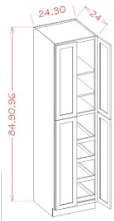

Pantry Cabinet Double Door w/ Rollouts - Tall Cabinets

Polished Ivory

U2484244RS	Wall Pantry w/ Rollout - 24"W x 84"H x 24"D - 4 Doors - 4 Rollout s	$1413.47
U2490244RS	Wall Pantry w/ Rollout - 24"W x 90"H x 24"D - 4 Doors - 4 Rollout s	$1455.38
U2496244RS	Wall Pantry w/ Rollout - 24"W x 96"H x 24"D - 4 Doors - 4 Rollout s	$1508.56
U3090244RS	Wall Pantry w/ Rollout - 30"W x 90"H x 24"D - 4 Doors - 4 Rollout s	$1577.33
U3096244RS	Wall Pantry w/ Rollout - 30"W x 96"H x 24"D - 4 Doors - 4 Rollout s	$1636.43