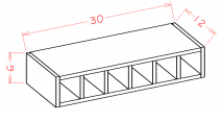

Wall Wine Cubby - Accessories

Polished Ivory

WWC630 Wall Wine Cubby - 30"W X 6"H X 12"D $166.54