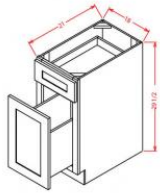

Base End Cabinet - Base Cabinets

Polished Ivory

BEC24	Base Angle with 2 Doors - 24"W x 24"D x 34-1/2"H	\$396.48
-------	--	----------

Drawer File Base - Base Cabinets

Polished Ivory

DFB18	Drawer File Base - 18"W x 21"D x 29-1/2"H (Height is Less Than S	\$419.04
-------	--	----------