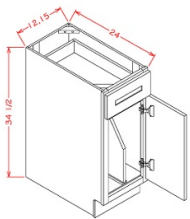

Single Door Single Rollout Shelf Base - Base Cabinets

Polished Ivory

B181RS	Rollout Shelf Base - 18"W x 34-1/2"H x 24"D - 1 Door - 1 Drawer -1	\$454.50
B211RS	Rollout Shelf Base - 21"W x 34-1/2"H x 24"D - 1 Door - 1 Drawer -1	\$491.57

Single Door Double Rollout Shelf Base - Base Cabinets

Polished Ivory

B182RS	Rollout Shelf Base - 18"W x 34-1/2"H x 24"D - 1 Door - 1 Drawer -2	\$536.16
B212RS	Rollout Shelf Base - 21"W x 34-1/2"H x 24"D - 1 Door - 1 Drawer -2	\$578.60

Tray Divider w/ Drawer - Base Cabinets

Polished Ivory

B12TD	Tray Divider Base - 12"W x 34-1/2"H x 24"D - 1 Door - 1 Drawer - 1	\$387.35
B15TD	Tray Divider Base - 15"W x 34-1/2"H x 24"D - 1 Door - 1 Drawer - 1	\$422.27
B18TD	Tray Divider Base - 18"W x 34-1/2"H x 24"D - 1 Door - 1 Drawer - 2	\$488.35