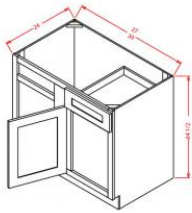

Blind Base Cabinet - Base Cabinets

Polished Ivory

BBC36	Blind Base Cabinet - 27"W x 24"D x 34-1/2"H - 1 Door - 1 Drawer	$416.89
BBC42	Blind Base Cabinet - 39"W x 24"D x 34-1/2"H - 1 Door - 1 Drawer	$508.76