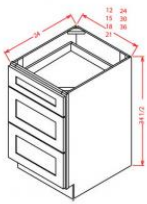

4DB12	Drawer Pack - 12"W x 34-1/2"H x 24"D - 4 Drawers	$639.31
4DB15	Drawer Pack - 15"W x 34-1/2"H x 24"D - 4 Drawers	$679.60
4DB18	Drawer Pack - 18"W x 34-1/2"H x 24"D - 4 Drawers	$722.05
4DB21	Drawer Pack - 21"W x 34-1/2"H x 24"D - 4 Drawers	$761.80
4DB24	Drawer Pack - 24"W x 34-1/2"H x 24"D - 4 Drawers	$808.54
4DB30	Drawer Pack - 30"W x 34-1/2"H x 24"D - 4 Drawers	$904.17
4DB36	Drawer Pack - 36"W x 34-1/2"H x 24"D - 4 Drawers	$971.86

Three Drawer Pack Base - Base Cabinets

Polished Ivory

3DB12	Drawer Pack - 12"W x 24"D x 34-1/2"H - 3 Drawers	$454.50
3DB15	Drawer Pack - 15"W x 24"D x 34-1/2"H - 3 Drawers	$499.09
3DB18	Drawer Pack - 18"W x 24"D x 34-1/2"H - 3 Drawers	$532.94
3DB21	Drawer Pack - 21"W x 24"D x 34-1/2"H - 3 Drawers	$565.71
3DB24	Drawer Pack - 24"W x 24"D x 34-1/2"H - 3 Drawers	$599.55
3DB30	Drawer Pack - 30"W x 24"D x 34-1/2"H - 3 Drawers	$676.38
3DB36	Drawer Pack - 36"W x 24"D x 34-1/2"H - 3 Drawers	$768.79