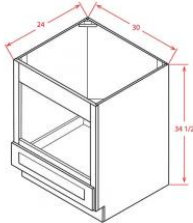

Base Microwave Cabinet - Base Cabinets

Polished Ivory

BMW30	Base Microwave Cabinet - 30"W x 24"D x 34-1/2"H - 1 Drawer	$480.82