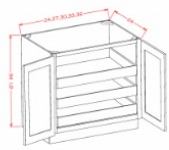

Full Height Tray Divider Base - Base Cabinets

Polished Ivory

B12FHTD	Full Height Tray Divider Base - 12"W x 34-1/2"H x 24"D - 1 Door -1	\$502.31
B15FHTD	Full Height Tray Divider Base - 15"W x 34-1/2"H x 24"D - 1 Door -1	\$558.72
B18FHTD	Full Height Tray Divider Base - 18"W x 34-1/2"H x 24"D - 1 Door -2	\$643.07

Full Height Double Door Single Rollout Shelf Bases - Base Cabinets

Polished Ivory

B24FH1RS	Full Height Rollout Shelf Base - 24"W x 34-1/2"H x 24"D - 2 Doors -	\$756.43
B27FH1RS	Full Height Rollout Shelf Base - 27"W x 34-1/2"H x 24"D - 2 Doors -	\$826.27
B30FH1RS	Full Height Rollout Shelf Base - 30"W x 34-1/2"H x 24"D - 2 Doors -	\$932.11
B33FH1RS	Full Height Rollout Shelf Base - 33"W x 34-1/2"H x 24"D - 2 Doors -	\$993.35
B36FH1RS	Full Height Rollout Shelf Base - 36"W x 34-1/2"H x 24"D - 2 Doors -	\$1059.43

Full Height Double Door Double Rollout Shelf Bases - Base Cabinets

Polished Ivory

B24FH2RS	Full Height Rollout Shelf Base - 24"W x 34-1/2"H x 24"D - 2 Doors -	\$850.45
B27FH2RS	Full Height Rollout Shelf Base - 27"W x 34-1/2"H x 24"D - 2 Doors -	\$926.20
B30FH2RS	Full Height Rollout Shelf Base - 30"W x 34-1/2"H x 24"D - 2 Doors -	\$1037.41
B33FH2RS	Full Height Rollout Shelf Base - 33"W x 34-1/2"H x 24"D - 2 Doors -	\$1104.56
B36FH2RS	Full Height Rollout Shelf Base - 36"W x 34-1/2"H x 24"D - 2 Doors -	\$1176.55

Full Height Double Door Triple Rollout Shelf Bases - Base Cabinets

Polished Ivory

B24FH3RS	Full Height Rollout Shelf Base - 24"W x 34-1/2"H x 24"D - 2 Doors -	\$945.00
B27FH3RS	Full Height Rollout Shelf Base - 27"W x 34-1/2"H x 24"D - 2 Doors -	\$1026.12
B30FH3RS	Full Height Rollout Shelf Base - 30"W x 34-1/2"H x 24"D - 2 Doors -	\$1142.70
B33FH3RS	Full Height Rollout Shelf Base - 33"W x 34-1/2"H x 24"D - 2 Doors -	\$1215.77
B36FH3RS	Full Height Rollout Shelf Base - 36"W x 34-1/2"H x 24"D - 2 Doors -	\$1293.13