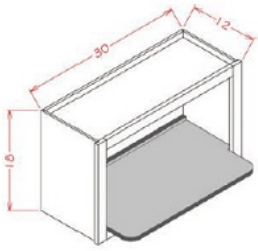

Polished Ivory

WOC3018 Wall Open Cabinet - 30"W x 12"D x 18"H \$155.26

Wall X Wine Rack - Accessories

Polished Ivory

WXRSHELF Wall X Wine Rack - 30"W x 12"D x 18"H - Only X shelf (to be used \$52.64

WMSSHELF	Wall Microwave Shelf - 26-1/2"W x 17"D x 3/4"T (Only shelf, to b	\$91.33
B12TDKIT	Base Tray Divider Kits - 3/4"W x 21"H x 22-1/2"D - 1 Divider	\$77.89
B15TDKIT	Base Tray Divider Kits - 3/4"W x 21"H x 22-1/2"D - 1 Divider	\$80.58
B18TDKIT	Base Tray Divider Kits - 3/4"W x 21"H x 22-1/2"D - 2 Dividers	\$114.96
FS36	Floating Shelf - 36"W x 11"D x 1-1/2"H	\$170.84
FS48	Floating Shelf - 48"W x 11"D x 1-1/2"H	\$202.00
FS60	Floating Shelf - 60"W x 11"D x 1-1/2"H	\$260.56
RS18-Type A		\$81.12
RS21-Type A		\$87.57
RS24-Type A		\$94.01
RS27-Type A		\$99.92
RS30-Type A		\$105.29
RS33-Type A		\$111.20
RS36-Type A		\$116.58