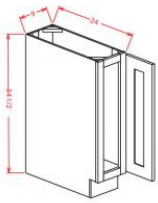

Single Door Base Tray - Base Cabinets

Polished Ivory

BT9	Base Tray - 9"W x 34-1/2"H x 24"D - 1 Door	$222.41