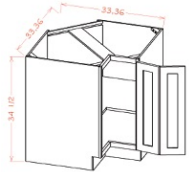

1DB30	Drawer Pack - 30"W x 15"H x 21"D - 1 Drawer	\$351.89
-------	---	----------

Easy Reach (with Lazy Susan) Base Corner Cabinet - Base Cabinets

Polished Ivory

LSB33	Easy Reach Base Corner Cabinet (with lazy susan) - 33"W x 33"D x	\$741.39
LSB36	Easy Reach Base Corner Cabinet (with lazy susan) - 36"W x 36"D x	\$796.72

Easy Reach Base Corner Cabinet - Base Cabinets

Polished Ivory

BER33	Easy Reach Base Corner Cabinet (w/o lazy susan) - 33"W x 33"D x	\$528.10
BER36	Easy Reach Base Corner Cabinet (w/o lazy susan) - 36"W x 36"D x	\$583.44