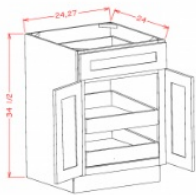

Single Door Double Rollout Shelf Base - Base Cabinets

Polished Ivory

B182RS	Rollout Shelf Base - 18"W x 34-1/2"H x 24"D - 1 Door - 1 Drawer -2	\$536.16
B212RS	Rollout Shelf Base - 21"W x 34-1/2"H x 24"D - 1 Door - 1 Drawer -2	\$578.60

Tray Divider w/ Drawer - Base Cabinets

Polished Ivory

B12TD	Tray Divider Base - 12"W x 34-1/2"H x 24"D - 1 Door - 1 Drawer - 1	\$387.35
B15TD	Tray Divider Base - 15"W x 34-1/2"H x 24"D - 1 Door - 1 Drawer - 1	\$422.27
B18TD	Tray Divider Base - 18"W x 34-1/2"H x 24"D - 1 Door - 1 Drawer - 2	\$488.35

Double Door Single Rollout Shelf Base - Base Cabinets

Polished Ivory

B241RS	Rollout Shelf Base - 24"W x 34-1/2"H x 24"D - 2 Doors - 1 Drawer -1	\$538.31
B271RS	Rollout Shelf Base - 27"W x 34-1/2"H x 24"D - 2 Doors - 1 Drawer -1	\$586.66
B301RS	Rollout Shelf Base - 30"W x 34-1/2"H x 24"D - 2 Doors - 1 Drawer -1	\$671.55
B331RS	Rollout Shelf Base - 33"W x 34-1/2"H x 24"D - 2 Doors - 1 Drawer -1	\$711.84
B361RS	Rollout Shelf Base - 36"W x 34-1/2"H x 24"D - 2 Doors - 1 Drawer -1	\$756.97

Double Door Double Rollout Shelf Base - Base Cabinets

Polished Ivory

B242RS	Rollout Shelf Base - 24"W x 34-1/2"H x 24"D - 2 Doors - 1 Drawer -2	\$632.33
B272RS	Rollout Shelf Base - 27"W x 34-1/2"H x 24"D - 2 Doors - 1 Drawer -2	\$686.59
B302RS	Rollout Shelf Base - 30"W x 34-1/2"H x 24"D - 2 Doors - 2 Drawers -	\$776.84
B332RS	Rollout Shelf Base - 33"W x 34-1/2"H x 24"D - 2 Doors - 2 Drawers -	\$823.05
B362RS	Rollout Shelf Base - 36"W x 34-1/2"H x 24"D - 2 Doors - 2 Drawers -	\$873.55