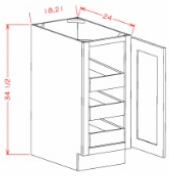

Full Height Single Door Single Rollout Shelf Base - Base Cabinets

Polished Ivory

B18FH1RS	Full Height Rollout Shelf Base - 18"W x 34-1/2"H x 24"D - 1 Door -1	\$617.28
B21FH1RS	Full Height Rollout Shelf Base - 21"W x 34-1/2"H x 24"D - 1 Door -1	\$675.31

Full Height Single Door Double Rollout Shelf Bases - Base Cabinets

Polished Ivory

B18FH2RS	Full Height Rollout Shelf Base - 18"W x 34-1/2"H x 24"D - 1 Door -2	\$698.41
B21FH2RS	Full Height Rollout Shelf Base - 21"W x 34-1/2"H x 24"D - 1 Door -2	\$762.34

Full Height Single Door Triple Rollout Shelf Bases - Base Cabinets

Polished Ivory

B18FH3RS	Full Height Rollout Shelf Base - 18"W x 34-1/2"H x 24"D - 1 Door -3	\$780.07
B21FH3RS	Full Height Rollout Shelf Base - 21"W x 34-1/2"H x 24"D - 1 Door -3	\$849.91

Full Height Tray Divider Base - Base Cabinets

Polished Ivory

B12FHTD	Full Height Tray Divider Base - 12"W x 34-1/2"H x 24"D - 1 Door -1	\$502.31
B15FHTD	Full Height Tray Divider Base - 15"W x 34-1/2"H x 24"D - 1 Door -1	\$558.72
B18FHTD	Full Height Tray Divider Base - 18"W x 34-1/2"H x 24"D - 1 Door -2	\$643.07