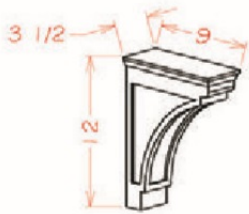

Corbel - MCB - Accessories

Polished Ivory

MCB	Corbel (MCB) - 3-1/2"W x 9"D x 12"H	$212.74

Touch-up Kit - Accessories

Polished Ivory

TUK	Touch Up Kit	$42.97

Wall/Base/Tall Fillers - Panels and Fillers

Polished Ivory

F342	Wall/Base Filler - 3"W x 3/4"D x 42"H (Finished on one	$24.71
F396	Tall Filler - 3"W x 3/4"D x 96"H (Finished on one face	$76.28
F642	Wall/Base Filler - 6"W x 3/4"D x 42"H (Finished o	$48.35
F696	Tall Filler - 6"W x 3/4"D x 96"H (Finished on one face	$121.95

FOL630	Filler Overlay - 5-1/2"W x 3/4"D x 29"H	$31.15
FOL636	Filler Overlay - 5-1/2"W x 3/4"D x 35"H	$37.06
FOL642	Filler Overlay - 5-1/2"W x 3/4"D x 41"H	$44.05