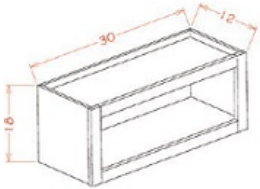

Wall Open Cabinet - Accessories

Polished Ivory

WOC3018 Wall Open Cabinet - 30"W x 12"D x 18"H $155.26