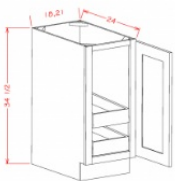

Double Full Height Door Base - Base Cabinets

Polished Ivory

B24FH	Full Height Door Base - 24"W x 34-1/2"H x 24"D - 2 Doors -1 Shelf	\$662.41
B27FH	Full Height Door Base - 27"W x 34-1/2"H x 24"D - 2 Doors -1 Shelf	\$726.34
B30FH	Full Height Door Base - 30"W x 34-1/2"H x 24"D - 2 Doors -1 Shelf	\$826.27
B33FH	Full Height Door Base - 33"W x 34-1/2"H x 24"D - 2 Doors -1 Shelf	\$882.68
B36FH	Full Height Door Base - 36"W x 34-1/2"H x 24"D - 2 Doors -1 Shelf	\$942.85

Full Height Single Door Single Rollout Shelf Base - Base Cabinets

Polished Ivory

B18FH1RS	Full Height Rollout Shelf Base - 18"W x 34-1/2"H x 24"D - 1 Door -1	\$617.28
B21FH1RS	Full Height Rollout Shelf Base - 21"W x 34-1/2"H x 24"D - 1 Door -1	\$675.31

Full Height Single Door Double Rollout Shelf Bases - Base Cabinets

Polished Ivory

B18FH2RS	Full Height Rollout Shelf Base - 18"W x 34-1/2"H x 24"D - 1 Door -2	\$698.41
B21FH2RS	Full Height Rollout Shelf Base - 21"W x 34-1/2"H x 24"D - 1 Door -2	\$762.34

Full Height Single Door Triple Rollout Shelf Bases - Base Cabinets

Polished Ivory

B18FH3RS	Full Height Rollout Shelf Base - 18"W x 34-1/2"H x 24"D - 1 Door -3	\$780.07
B21FH3RS	Full Height Rollout Shelf Base - 21"W x 34-1/2"H x 24"D - 1 Door -3	\$849.91