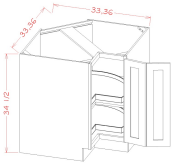

1DB30	Drawer Pack - 30"W x 15"H x 21"D - 1 Drawer	\$351.89
-------	---	----------

Easy Reach (with Lazy Susan) Base Corner Cabinet - Base Cabinets

Polished Ivory

LSB33	Easy Reach Base Corner Cabinet (with lazy susan) - 33"W x 33"D x	\$741.39
LSB36	Easy Reach Base Corner Cabinet (with lazy susan) - 36"W x 36"D x	\$796.72