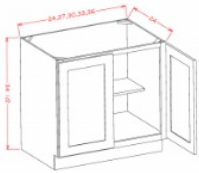

Double Door Double Rollout Shelf Base - Base Cabinets

Polished Ivory

B242RS	Rollout Shelf Base - 24"W x 34-1/2"H x 24"D - 2 Doors - 1 Drawer -2	\$632.33
B272RS	Rollout Shelf Base - 27"W x 34-1/2"H x 24"D - 2 Doors - 1 Drawer -2	\$686.59
B302RS	Rollout Shelf Base - 30"W x 34-1/2"H x 24"D - 2 Doors - 2 Drawers -	\$776.84
B332RS	Rollout Shelf Base - 33"W x 34-1/2"H x 24"D - 2 Doors - 2 Drawers -	\$823.05
B362RS	Rollout Shelf Base - 36"W x 34-1/2"H x 24"D - 2 Doors - 2 Drawers -	\$873.55

Single Full Height Door Base - Base Cabinets

Polished Ivory

B12FH	Full Height Door Base - 12"W x 34-1/2"H x 24"D - 1 Door -1 Shelf	\$430.32
B15FH	Full Height Door Base - 15"W x 34-1/2"H x 24"D - 1 Door -1 Shelf	\$483.51
B18FH	Full Height Door Base - 18"W x 34-1/2"H x 24"D - 1 Door -1 Shelf	\$536.16
B21FH	Full Height Door Base - 21"W x 34-1/2"H x 24"D - 1 Door -1 Shelf	\$587.74

Double Full Height Door Base - Base Cabinets

Polished Ivory

B24FH	Full Height Door Base - 24"W x 34-1/2"H x 24"D - 2 Doors -1 Shelf	\$662.41
B27FH	Full Height Door Base - 27"W x 34-1/2"H x 24"D - 2 Doors -1 Shelf	\$726.34
B30FH	Full Height Door Base - 30"W x 34-1/2"H x 24"D - 2 Doors -1 Shelf	\$826.27
B33FH	Full Height Door Base - 33"W x 34-1/2"H x 24"D - 2 Doors -1 Shelf	\$882.68
B36FH	Full Height Door Base - 36"W x 34-1/2"H x 24"D - 2 Doors -1 Shelf	\$942.85

Full Height Single Door Single Rollout Shelf Base - Base Cabinets

Polished Ivory

B18FH1RS	Full Height Rollout Shelf Base - 18"W x 34-1/2"H x 24"D - 1 Door -1	\$617.28
B21FH1RS	Full Height Rollout Shelf Base - 21"W x 34-1/2"H x 24"D - 1 Door -1	\$675.31