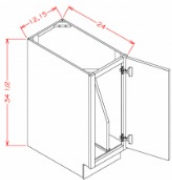

Full Height Single Door Single Rollout Shelf Base - Base Cabinets

Polished Ivory

B18FH1RS	Full Height Rollout Shelf Base - 18"W x 34-1/2"H x 24"D - 1 Door -1	\$617.28
B21FH1RS	Full Height Rollout Shelf Base - 21"W x 34-1/2"H x 24"D - 1 Door -1	\$675.31

Full Height Single Door Double Rollout Shelf Bases - Base Cabinets

Polished Ivory

B18FH2RS	Full Height Rollout Shelf Base - 18"W x 34-1/2"H x 24"D - 1 Door -2	\$698.41
B21FH2RS	Full Height Rollout Shelf Base - 21"W x 34-1/2"H x 24"D - 1 Door -2	\$762.34

Full Height Single Door Triple Rollout Shelf Bases - Base Cabinets

Polished Ivory

B18FH3RS	Full Height Rollout Shelf Base - 18"W x 34-1/2"H x 24"D - 1 Door -3	\$780.07
B21FH3RS	Full Height Rollout Shelf Base - 21"W x 34-1/2"H x 24"D - 1 Door -3	\$849.91

Full Height Tray Divider Base - Base Cabinets

Polished Ivory

B12FHTD	Full Height Tray Divider Base - 12"W x 34-1/2"H x 24"D - 1 Door -1	\$502.31
B15FHTD	Full Height Tray Divider Base - 15"W x 34-1/2"H x 24"D - 1 Door -1	\$558.72
B18FHTD	Full Height Tray Divider Base - 18"W x 34-1/2"H x 24"D - 1 Door -2	\$643.07