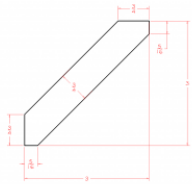

VASH48	Shaker Valance - 48"W x 3/4"D x 6"H	\$109.05
--------	-------------------------------------	----------

CM8 - Moldings

Polished Ivory

CM8	Crown Molding - 96"L x 2-9/16"H (Takes Up 1-3/4" of Wall Space F	\$74.67
-----	--	---------

DCM	Crown Molding - 96"L x 3-5/8"H (Takes Up 3" of Wall Space From T	\$111.74
-----	--	----------

Crown Molding Long Flat - Moldings

Polished Ivory

LACM8 Large Angular Crown Molding - 96"L x 3"H (Takes Up 3" of Wall Sp) \$105.29