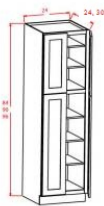

Pantry Cabinet Double Door - Tall Cabinets

Polished Ivory

U248424	Wall Pantry - 24"W x 24"D x 84"H - 4 Doors - 1 Fixed Shelf - 5 A	$1036.87
U249024	Wall Pantry - 24"W x 24"D x 90"H - 4 Doors - 1 Fixed Shelf - 5 A	$1078.77
U249624	Wall Pantry - 24"W x 24"D x 96"H - 4 Doors - 1 Fixed Shelf - 6 A	$1131.42
U309024	Wall Pantry - 30"W x 24"D x 90"H - 4 Doors - 1 Fixed Shelf - 5 A	$1155.06
U309624	Wall Pantry - 30"W x 24"D x 96"H - 4 Doors - 1 Fixed Shelf - 6 A	$1214.69