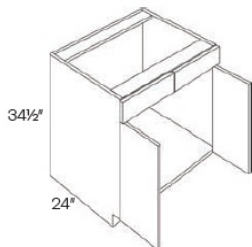

Double Header Double Door Sink Base - Base Cabinets

Seattle Gray

SB30	Sink Base - 30"W x 34-1/2"H x 24"D - 2 Doors - 2 Headers	$433.12
SB33	Sink Base - 33"W x 34-1/2"H x 24"D - 2 Doors - 2 Headers	$460.84
SB36	Sink Base - 36"W x 34-1/2"H x 24"D - 2 Doors - 2 Headers	$468.76
SB39	Sink Base - 39"W x 34-1/2"H x 24"D - 2 Doors - 2 Headers	$482.62
SB42	Sink Base - 42"W x 34-1/2"H x 24"D - 2 Doors - 2 Headers	$490.54