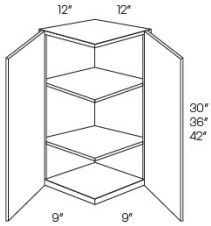

Double Door Wall Blind Corner - Wall Cabinets

Seattle Gray

BLW39/4230	Wall Blind Corner - 39"W x 30"H x 12"D - 2 Doors (24"W x 30"H)	\$549.94
BLW39/4236	Wall Blind Corner - 39"W x 36"H x 12"D - 2 Door (24"W x 36"H)	\$646.47
BLW39/4242	Wall Blind Corner - 39"W x 42"H x 12"D - 2 Door (24"W x 42"H)	\$715.27
BLW42/4530	Wall Blind Corner - 42"W x 30"H x 12"D - 2 Door (27"W x 30"H)	\$605.38

Single Door Wall Triangle End Cabinet - Wall Cabinets

Seattle Gray

WEC1230	Triangle End Cabinet - 12"W x 30"H x 12"D - 1 Door - 2 Shelves (Mat	\$201.46
WEC1236	Triangle End Cabinet - 12"W x 36"H x 12"D - 1 Door - 3 Shelves (Mat	\$227.20
WEC1242	Triangle End Cabinet - 12"W x 42"H x 12"D - 1 Door - 3 Shelves (Mat	\$316.80

Double Door Wall Triangle End Cabinet - Wall Cabinets

Seattle Gray

WECD1230	Wall End Cabinet - 12"W x 30"H x 12"D - 2 Doors - 2 Shelves	\$253.93
WECD1236	Wall End Cabinet - 12"W x 36"H x 12"D - 2 Doors - 3 Shelves	\$284.13
WECD1242	Wall End Cabinet - 12"W x 42"H x 12"D - 2 Doors - 3 Shelves	\$316.80