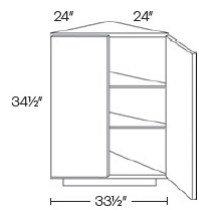

Base End Angle Cabinet - Base Cabinets

Seattle Gray

BEC24	Base End Angle Cabinet - 24"W x 34-1/2"H x 24"D - 2 Doors - 2&nb	\$392.53
-------	--	----------

Base End Straight Cabinet - Base Cabinets

Seattle Gray