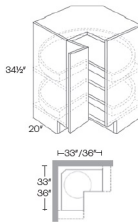

Easy Reach Base Corner Cabinet - Base Cabinets

Seattle Gray

BSQC33L	Easy Reach Corner Base Cabinet (w/o lazy susan) - 29"W x 34-1/2"H x	\$700.42
BSQC33R	Easy Reach Corner Base Cabinet (w/o lazy susan) - 29"W x 34-1/2"H x	\$700.42
BSQC36L	Easy Reach Corner Base Cabinet (w/o lazy susan) - 32"W x 34-1/2"H x	\$700.42
BSQC36R	Easy Reach Corner Base Cabinet (w/o lazy susan) - 32"W x 34-1/2"H x	\$700.42

Easy Reach (with Lazy Susan) Corner Base Cabinet - Base Cabinets

Seattle Gray

CAR33L	Easy Reach Corner Base Cabinet (with lazy susan) - 29"W x 34-1/2"H	\$1106.32
CAR33R	Easy Reach Corner Base Cabinet (with lazy susan) - 29"W x 34-1/2"H	\$1106.32
CAR36L	Easy Reach Corner Base Cabinet (with lazy susan) - 32"W x 34-1/2"H	\$1106.32
CAR36R	Easy Reach Corner Base Cabinet (with lazy susan) - 32"W x 34-1/2"H	\$1106.32