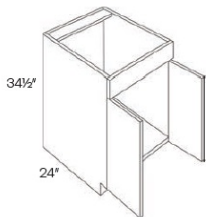

Single Header Double Door Sink Base - Base Cabinets

Seattle Gray

SB24	Sink Base - 24"W x 34-1/2"H x 24"D - 2 Doors - 1 Header	$379.66
SB27	Sink Base - 27"W x 34-1/2"H x 24"D - 2 Doors - 1 Header	$408.87