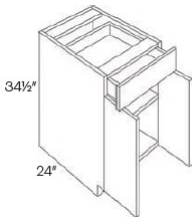

B09	Base - 9"W x 34-1/2"H x 24"D - 1 Door - 1 Drawer - 1 Full Shelf	\$274.72
B12	Base - 12"W x 34-1/2"H x 24"D - 1 Door - 1 Drawer - 1 Full Shelf	\$310.36
B15	Base - 15"W x 34-1/2"H x 24"D - 1 Door - 1 Drawer - 1 Full Shelf	\$324.22
B18	Base - 18"W x 34-1/2"H x 24"D - 1 Door - 1 Drawer - 1 Full Shelf	\$341.55
B21	Base - 21"W x 34-1/2"H x 24"D - 1 Door - 1 Drawer - 1 Full Shelf	\$383.13

Single Door with Drawer Base with 1 POS - Base Cabinets

Seattle Gray

B12-POS1	Base - 12"W x 34-1/2"H x 24"D - 1 Door - 1 Drawer - 1 Full Shelf	\$462.33
B15-POS1	Base - 15"W x 34-1/2"H x 24"D - 1 Door - 1 Drawer - 1 Full Shelf	\$479.65
B18-POS1	Base - 18"W x 34-1/2"H x 24"D - 1 Door - 1 Drawer - 1 Full Shelf	\$508.36
B21-POS1	Base - 21"W x 34-1/2"H x 24"D - 1 Door - 1 Drawer - 1 Full Shelf	\$562.81

Single Door with Drawer Base with 2 POS - Base Cabinets

Seattle Gray

B12-POS2	Base - 12"W x 34-1/2"H x 24"D - 1 Door - 1 Drawer - 1 Full Shelf	\$561.33
B15-POS2	Base - 15"W x 34-1/2"H x 24"D - 1 Door - 1 Drawer - 1 Full Shelf	\$583.11
B18-POS2	Base - 18"W x 34-1/2"H x 24"D - 1 Door - 1 Drawer - 1 Full Shelf	\$624.69
B21-POS2	Base - 21"W x 34-1/2"H x 24"D - 1 Door - 1 Drawer - 1 Full Shelf	\$684.09

Double Door with Drawer(s) Base - Base Cabinets

Seattle Gray

B24	Base - 24"W x 34-1/2"H x 24"D - 2 Doors - 1 Drawer - 1 Full Shelf	\$407.38
B27	Base - 27"W x 34-1/2"H x 24"D - 2 Doors - 1 Drawer - 1 Full Shelf	\$445.50
B30	Base - 30"W x 34-1/2"H x 24"D - 2 Doors - 2 Drawers - 1 Full Shelf	\$508.36
B33	Base - 33"W x 34-1/2"H x 24"D - 2 Doors - 2 Drawers - 1 Full Shelf	\$540.04
B36	Base - 36"W x 34-1/2"H x 24"D - 2 Doors - 2 Drawers - 1 Full Shelf	\$565.29
B39	Base - 39"W x 34-1/2"H x 24"D - 2 Doors - 2 Drawers - 1 Full Shelf	\$595.98
B42	Base - 42"W x 34-1/2"H x 24"D - 2 Doors - 2 Drawers - 1 Full Shelf	\$626.67