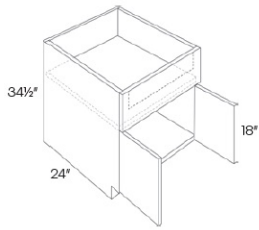

Double Header Double Door Sink Base - Base Cabinets

Seattle Gray

SB30	Sink Base - 30"W x 34-1/2"H x 24"D - 2 Doors - 2 Headers	\$433.12
SB33	Sink Base - 33"W x 34-1/2"H x 24"D - 2 Doors - 2 Headers	\$460.84
SB36	Sink Base - 36"W x 34-1/2"H x 24"D - 2 Doors - 2 Headers	\$468.76
SB39	Sink Base - 39"W x 34-1/2"H x 24"D - 2 Doors - 2 Headers	\$482.62
SB42	Sink Base - 42"W x 34-1/2"H x 24"D - 2 Doors - 2 Headers	\$490.54

Double Door Farm Sink Base Cabinet - Base Cabinets

Seattle Gray

SB30-FS	Farm Sink Base - 27"W x 34-1/2"H x 24"D	\$445.99
SB33-FS	Farm Sink Base - 30"W x 34-1/2"H x 24"D	\$464.31
SB36-FS	Farm Sink Base - 33"W x 34-1/2"H x 24"D	\$482.62