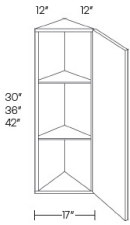

Single Door Wall Blind Corner - Wall Cabinets

Seattle Gray

BLW27/3030	Wall Blind Corner - 27"W x 30"H x 12"D - 1 Door (12"W x 30"H)	\$421.24
BLW27/3036	Wall Blind Corner - 27"W x 36"H x 12"D - 1 Door (12"W x 36"H)	\$489.55
BLW27/3042	Wall Blind Corner - 27"W x 42"H x 12"D - 1 Door (12"W x 42"H)	\$544.50
BLW36/3930	Wall Blind Corner - 36"W x 30"H x 12"D - 1 Door (21"W x 30"H)	\$503.91
BLW36/3936	Wall Blind Corner - 36"W x 36"H x 12"D - 1 Door (21"W x 36"H)	\$584.59
BLW36/3942	Wall Blind Corner - 36"W x 42"H x 12"D - 1 Door (21"W x 42"H)	\$653.89

Double Door Wall Blind Corner - Wall Cabinets

Seattle Gray

BLW39/4230	Wall Blind Corner - 39"W x 30"H x 12"D - 2 Doors (24"W x 30"H)	\$549.94
BLW39/4236	Wall Blind Corner - 39"W x 36"H x 12"D - 2 Door (24"W x 36"H)	\$646.47
BLW39/4242	Wall Blind Corner - 39"W x 42"H x 12"D - 2 Door (24"W x 42"H)	\$715.27
BLW42/4530	Wall Blind Corner - 42"W x 30"H x 12"D - 2 Door (27"W x 30"H)	\$605.38

Single Door Wall Triangle End Cabinet - Wall Cabinets

Seattle Gray

WEC1230	Triangle End Cabinet - 12"W x 30"H x 12"D - 1 Door - 2 Shelves (Mat	\$201.46
WEC1236	Triangle End Cabinet - 12"W x 36"H x 12"D - 1 Door - 3 Shelves (Mat	\$227.20
WEC1242	Triangle End Cabinet - 12"W x 42"H x 12"D - 1 Door - 3 Shelves (Mat	\$316.80