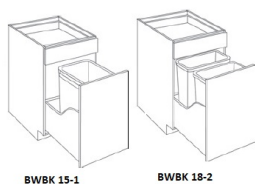

Waste Basket Base Cabinet - Accessories

Seattle Gray

BWBK15-1	Waste Basket Base - (Includes cabinet) 15"W x 34-1/2"H x 24"D -	$566.28
BWBK18-2	Waste Basket Base - (Includes cabinet) 18"W x 34-1/2"H x 24"D -	$600.43