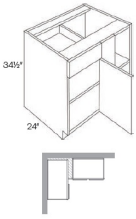

Blind Base Cabinet - Base Cabinets

Seattle Gray

BLB36/39	Blind Base Cabinet - 27"W x 34-1/2"H x 24"D - 1 Door (B9)	$537.57
BLB39/42	Blind Base Cabinet - 33"W x 34-1/2"H x 24"D - 1 Door (B12)	$552.42
BLB42/45	Blind Base Cabinet - 36"W x 34-1/2"H x 24"D - 1 Door (B15)	$591.52
BLB45/48	Blind Base Cabinet - 42"W x 34-1/2"H x 24"D - 1 Door (B18)	$639.04