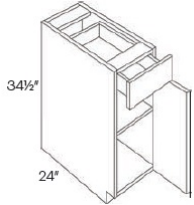

Extend Wall Depth - Wall Cabinets

Seattle Gray

CT-EXDW	Extend Depth for Wall Cabinets - Cabinet depth can ONLY be	\$398.97
---------	--	----------

Single Door with Drawer Base - Base Cabinets

Seattle Gray

B09	Base - 9"W x 34-1/2"H x 24"D - 1 Door - 1 Drawer - 1 Full Shelf	\$274.72
B12	Base - 12"W x 34-1/2"H x 24"D - 1 Door - 1 Drawer - 1 Full Shelf	\$310.36
B15	Base - 15"W x 34-1/2"H x 24"D - 1 Door - 1 Drawer - 1 Full Shelf	\$324.22
B18	Base - 18"W x 34-1/2"H x 24"D - 1 Door - 1 Drawer - 1 Full Shelf	\$341.55
B21	Base - 21"W x 34-1/2"H x 24"D - 1 Door - 1 Drawer - 1 Full Shelf	\$383.13

Single Door with Drawer Base with 1 POS - Base Cabinets

Seattle Gray

B12-POS1	Base - 12"W x 34-1/2"H x 24"D - 1 Door - 1 Drawer - 1 Full Shelf	\$462.33
B15-POS1	Base - 15"W x 34-1/2"H x 24"D - 1 Door - 1 Drawer - 1 Full Shelf	\$479.65
B18-POS1	Base - 18"W x 34-1/2"H x 24"D - 1 Door - 1 Drawer - 1 Full Shelf	\$508.36
B21-POS1	Base - 21"W x 34-1/2"H x 24"D - 1 Door - 1 Drawer - 1 Full Shelf	\$562.81