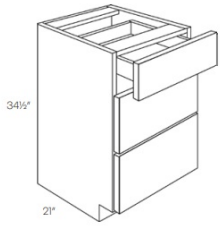

Vanity Drawer Base Cabinets - Bathroom Vanities

Seattle Gray

VDB12	Vanity Drawer Base - 12"W x 34-1/2"H x 21"D - 3 Drawers	$433.12
VDB15	Vanity Drawer Base - 15"W x 34-1/2"H x 21"D - 3 Drawers	$471.24
VDB18	Vanity Drawer Base - 18"W x 34-1/2"H x 21"D - 3 Drawers	$515.29