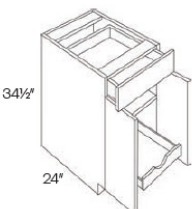

Single Door with Drawer Base with 1 POS - Base Cabinets

Seattle Gray

B12-POS1	Base - 12"W x 34-1/2"H x 24"D - 1 Door - 1 Drawer - 1 Full Shelf	\$462.33
B15-POS1	Base - 15"W x 34-1/2"H x 24"D - 1 Door - 1 Drawer - 1 Full Shelf	\$479.65
B18-POS1	Base - 18"W x 34-1/2"H x 24"D - 1 Door - 1 Drawer - 1 Full Shelf	\$508.36
B21-POS1	Base - 21"W x 34-1/2"H x 24"D - 1 Door - 1 Drawer - 1 Full Shelf	\$562.81

Single Door with Drawer Base with 2 POS - Base Cabinets

Seattle Gray

B12-POS2	Base - 12"W x 34-1/2"H x 24"D - 1 Door - 1 Drawer - 1 Full Shelf	\$561.33
B15-POS2	Base - 15"W x 34-1/2"H x 24"D - 1 Door - 1 Drawer - 1 Full Shelf	\$583.11
B18-POS2	Base - 18"W x 34-1/2"H x 24"D - 1 Door - 1 Drawer - 1 Full Shelf	\$624.69
B21-POS2	Base - 21"W x 34-1/2"H x 24"D - 1 Door - 1 Drawer - 1 Full Shelf	\$684.09

Double Door with Drawer(s) Base - Base Cabinets

Seattle Gray

B24	Base - 24"W x 34-1/2"H x 24"D - 2 Doors - 1 Drawer - 1 Full Shelf	\$407.38
B27	Base - 27"W x 34-1/2"H x 24"D - 2 Doors - 1 Drawer - 1 Full Shelf	\$445.50
B30	Base - 30"W x 34-1/2"H x 24"D - 2 Doors - 2 Drawers - 1 Full Shelf	\$508.36
B33	Base - 33"W x 34-1/2"H x 24"D - 2 Doors - 2 Drawers - 1 Full Shelf	\$540.04
B36	Base - 36"W x 34-1/2"H x 24"D - 2 Doors - 2 Drawers - 1 Full Shelf	\$565.29
B39	Base - 39"W x 34-1/2"H x 24"D - 2 Doors - 2 Drawers - 1 Full Shelf	\$595.98
B42	Base - 42"W x 34-1/2"H x 24"D - 2 Doors - 2 Drawers - 1 Full Shelf	\$626.67

Double Door with Drawer(s) Base with 1 POS - Base Cabinets

Seattle Gray

B24-POS1	Base - 24"W x 34-1/2"H x 24"D - 2 Doors - 1 Drawer - 1 Full Shel	\$595.48
B27-POS1	Base - 27"W x 34-1/2"H x 24"D - 2 Doors - 1 Drawer - 1 Full Shel	\$640.03
B30-POS1	Base - 30"W x 34-1/2"H x 24"D - 2 Doors - 2 Drawers - 1 Full She	\$709.83
B33-POS1	Base - 33"W x 34-1/2"H x 24"D - 2 Doors - 2 Drawers - 1 Full She	\$747.45
B36-POS1	Base - 36"W x 34-1/2"H x 24"D - 2 Doors - 2 Drawers - 1 Full She	\$783.58
B42-POS1	Base - 42"W x 34-1/2"H x 24"D - 2 Doors - 2 Drawers - 1 Full She	\$865.26