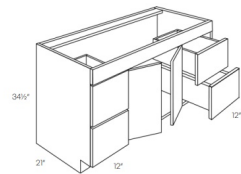

Double Door and Four Drawer Sink Base Vanity - Bathroom Vanities

Seattle Gray

V48DD	Vanity - 48"W x 34-1/2"H x 21"D - 2 Butt Doors - 2 Right Drawers	$767.25