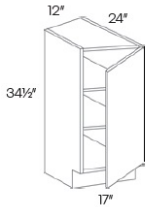

\$606.37

Oven Base Cabinet - Base Cabinets

Seattle Gray

OVB30

Oven Base Cabinet - 30"W x 34-1/2"H x 24"D (Front opening - 28-1/2"

\$433.12

Base Transitional Cabinet - Base Cabinets

Seattle Gray