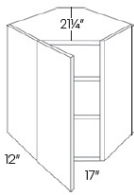

Wall Diagonal Corner - Wall Cabinets

Seattle Gray

CW2430	Wall Diagonal Corner - 24"W x 30"H x 12"D - 1 Door (Requires 24" x	$431.64
CW2436	Wall Diagonal Corner - 24"W x 36"H x 12"D - 1 Door (Requires 24" x	$453.91
CW2442	Wall Diagonal Corner - 24"W x 42"H x 12"D - 1 Door (Requires 24" x	$518.76