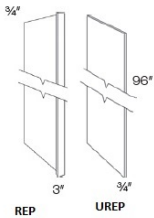

Refrigerator End Panel - Panels and Fillers

Seattle Gray

REP384	Refrigerator End Panel (MDF) - 24"W x 84"H x 3/4"T (3" Return -	$268.29
REP390	Refrigerator End Panel (MDF) - 24"W x 90"H x 3/4"T (3" Return -	$278.19
REP396	Refrigerator End Panel (MDF) - 24"W x 96"H x 3/4"T (3" Return -	$297.00
UREP24	Universal Refrigerator End Panel (MDF) - 24"W x 96"H x 3/4"T (AI	$383.13
UREP30	Universal Refrigerator End Panel (MDF) - 30"W x 96"H x 3/4"T (AI	$443.52