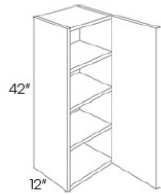

42" High Single Door - Wall Cabinets

Seattle Gray

W0942	Wall - 09"W x 42"H x 12"D - 1 Door - 3 Shelves	$229.68
W1242	Wall - 12"W x 42"H x 12"D - 1 Door - 3 Shelves	$252.45
W1542	Wall - 15"W x 42"H x 12"D - 1 Door - 3 Shelves	$275.71
W1842	Wall - 18"W x 42"H x 12"D - 1 Door - 3 Shelves	$307.39
W2142	Wall - 21"W x 42"H x 12"D - 1 Door - 3 Shelves	$368.77