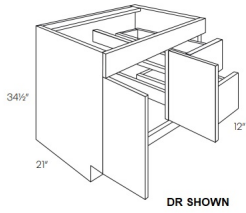

Double Door and Double Drawer Sink Base Vanity - Bathroom Vanities

Seattle Gray

V36DR	Vanity - 36"W x 34-1/2"H x 21"D - 2 Doors - 2 Right Drawers (12")	$639.04
V42DR	Vanity - 42"W x 34-1/2"H x 21"D - 2 Doors - 2 Right Drawers (12")	$688.05