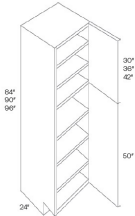

BTC2412

Base Transitional Cabinet - 17"W x 34-1/2"H x 12"-24"D - 1

\$345.01

Toe Kick Base Bottom Removal - Base Cabinets

Seattle Gray

CT-HANDICUT	Remove 4-1/2" toe kick base bottom- price is per cabinet,	\$57.42
-------------	---	---------

Pantry Cabinet Single Door - Tall Cabinets

Seattle Gray

UC1524x84	Wall Pantry - 15"W x 84"H x 24"D - 2 Doors (Upper:30"H , Bottom:49-	\$1037.02
UC1524x90	Wall Pantry - 15"W x 90"H x 24"D - 2 Doors (Upper:36"H , Bottom:49-	\$1213.74
UC1524x96	Wall Pantry - 15"W x 96"H x 24"D - 2 Doors (Upper:42"H , Bottom:49-	\$1348.38
UC1824x84	Wall Pantry - 18"W x 84"H x 24"D - 2 Doors (Upper:30"H , Bottom:49-	\$1080.09
UC1824x90	Wall Pantry - 18"W x 90"H x 24"D - 2 Doors (Upper:36"H , Bottom:49-	\$1264.23
UC1824x96	Wall Pantry - 18"W x 96"H x 24"D - 2 Doors (Upper:42"H , Bottom:49-	\$1404.81