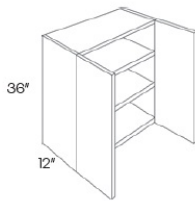

36" High Single Door - Wall Cabinets

Seattle Gray

W0936	Wall - 09"W x 36"H x 12"D - 1 Door - 2 Shelves	\$205.42
W1236	Wall - 12"W x 36"H x 12"D - 1 Door - 2 Shelves	\$227.20
W1536	Wall - 15"W x 36"H x 12"D - 1 Door - 2 Shelves	\$275.22
W1836	Wall - 18"W x 36"H x 12"D - 1 Door - 2 Shelves	\$305.41
W2136	Wall - 21"W x 36"H x 12"D - 1 Door - 2 Shelves	\$331.65

36" High Double Door - Wall Cabinets

Seattle Gray

W2436	Wall - 24"W x 36"H x 12"D - 2 Doors - 2 Shelves	\$354.42
W2736	Wall - 27"W x 36"H x 12"D - 2 Doors - 2 Shelves	\$391.54
W3036	Wall - 30"W x 36"H x 12"D - 2 Doors - 2 Shelves	\$401.44
W3336	Wall - 33"W x 36"H x 12"D - 2 Doors - 2 Shelves	\$434.11
W3636	Wall - 36"W x 36"H x 12"D - 2 Doors - 2 Shelves	\$461.34