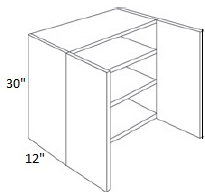

30" High Double Door - Wall Cabinets **Seattle Gray**

W2430	Wall - 24"W x 30"H x 12"D - 2 Doors - 2 Shelves	$297.00
W2730	Wall - 27"W x 30"H x 12"D - 2 Doors - 2 Shelves	$326.20
W3030	Wall - 30"W x 30"H x 12"D - 2 Doors - 2 Shelves	$332.64
W3330	Wall - 33"W x 30"H x 12"D - 2 Doors - 2 Shelves	$364.81
W3630	Wall - 36"W x 30"H x 12"D - 2 Doors - 2 Shelves	$386.59
W3930	Wall - 39"W x 30"H x 12"D - 2 Doors - 2 Shelves	$418.77
W4230	Wall - 42"W x 30"H x 12"D - 2 Doors - 2 Shelves	$443.02