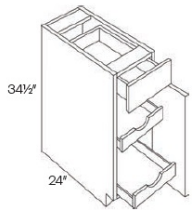

B09	Base - 9"W x 34-1/2"H x 24"D - 1 Door - 1 Drawer - 1 Full Shelf	\$274.72
B12	Base - 12"W x 34-1/2"H x 24"D - 1 Door - 1 Drawer - 1 Full Shelf	\$310.36
B15	Base - 15"W x 34-1/2"H x 24"D - 1 Door - 1 Drawer - 1 Full Shelf	\$324.22
B18	Base - 18"W x 34-1/2"H x 24"D - 1 Door - 1 Drawer - 1 Full Shelf	\$341.55
B21	Base - 21"W x 34-1/2"H x 24"D - 1 Door - 1 Drawer - 1 Full Shelf	\$383.13

Single Door with Drawer Base with 1 POS - Base Cabinets

Seattle Gray

B12-POS1	Base - 12"W x 34-1/2"H x 24"D - 1 Door - 1 Drawer - 1 Full Shelf	\$462.33
B15-POS1	Base - 15"W x 34-1/2"H x 24"D - 1 Door - 1 Drawer - 1 Full Shelf	\$479.65
B18-POS1	Base - 18"W x 34-1/2"H x 24"D - 1 Door - 1 Drawer - 1 Full Shelf	\$508.36
B21-POS1	Base - 21"W x 34-1/2"H x 24"D - 1 Door - 1 Drawer - 1 Full Shelf	\$562.81

Single Door with Drawer Base with 2 POS - Base Cabinets

Seattle Gray

B12-POS2	Base - 12"W x 34-1/2"H x 24"D - 1 Door - 1 Drawer - 1 Full Shelf	\$561.33
B15-POS2	Base - 15"W x 34-1/2"H x 24"D - 1 Door - 1 Drawer - 1 Full Shelf	\$583.11
B18-POS2	Base - 18"W x 34-1/2"H x 24"D - 1 Door - 1 Drawer - 1 Full Shelf	\$624.69
B21-POS2	Base - 21"W x 34-1/2"H x 24"D - 1 Door - 1 Drawer - 1 Full Shelf	\$684.09