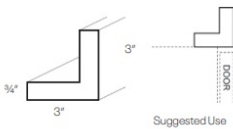

Crown Molding - Moldings

Seattle Gray

CCM	Crown Molding Contemporary - 96"L (Takes up 3" of wall spa	$151.96