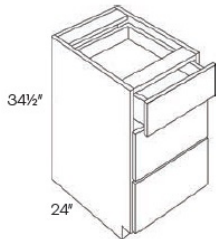

Seattle Gray

CSB36	Corner Sink Base Cabinet - 32"W x 34-1/2"H x 24"D - 1 Door (Require	\$782.59
-------	---	----------

Corner Sink Full Height Base Cabinet - Base Cabinets

Seattle Gray

CSB36-FH	Corner Sink Full Height Base Cabinet - 32"W x 34-1/2"H x 24"D - 1 F	\$782.59
----------	---	----------

3 Drawer Pack Base - Base Cabinets

Seattle Gray

DB12	Drawer Pack- 12"W x 34-1/2"H x 24"D - 3 Drawers	\$490.54
DB15	Drawer Pack- 15"W x 34-1/2"H x 24"D - 3 Drawers	\$513.31
DB18	Drawer Pack- 18"W x 34-1/2"H x 24"D - 3 Drawers	\$524.20
DB21	Drawer Pack- 21"W x 34-1/2"H x 24"D - 3 Drawers	\$541.53
DB24	Drawer Pack- 24"W x 34-1/2"H x 24"D - 3 Drawers	\$559.84
DB27	Drawer Pack- 27"W x 34-1/2"H x 24"D - 3 Drawers	\$587.56
DB30	Drawer Pack- 30"W x 34-1/2"H x 24"D - 3 Drawers	\$606.37
DB33	Drawer Pack- 33"W x 34-1/2"H x 24"D - 3 Drawers	\$635.58
DB36	Drawer Pack- 36"W x 34-1/2"H x 24"D - 3 Drawers	\$678.64