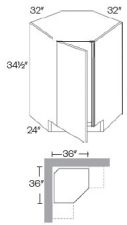

Double Door Farm Sink Base Cabinet - Base Cabinets

Seattle Gray

SB30-FS	Farm Sink Base - 27"W x 34-1/2"H x 24"D	\$445.99
SB33-FS	Farm Sink Base - 30"W x 34-1/2"H x 24"D	\$464.31
SB36-FS	Farm Sink Base - 33"W x 34-1/2"H x 24"D	\$482.62

Corner Sink Front - Base Cabinets

Seattle Gray

CSF36	Corner Sink Front and Kicker - 18"W (Door front) x 34-1/2"H x 24"	\$335.61
CSFFL36	Corner Sink Front Floor (Used with CSF36)	\$97.51

Corner Sink Base Cabinet - Base Cabinets

Seattle Gray

CSB36	Corner Sink Base Cabinet - 32"W x 34-1/2"H x 24"D - 1 Door (Require	\$782.59
-------	---	----------

Corner Sink Full Height Base Cabinet - Base Cabinets

Seattle Gray

CSB36-FH	Corner Sink Full Height Base Cabinet - 32"W x 34-1/2"H x 24"D - 1 F	\$782.59
----------	---	----------