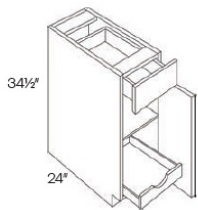

Extend Wall Depth - Wall Cabinets

Seattle Gray

CT-EXDW	Extend Depth for Wall Cabinets - Cabinet depth can ONLY be	\$398.97
---------	--	----------

Single Door with Drawer Base - Base Cabinets

Seattle Gray

B09	Base - 9"W x 34-1/2"H x 24"D - 1 Door - 1 Drawer - 1 Full Shelf	\$274.72
B12	Base - 12"W x 34-1/2"H x 24"D - 1 Door - 1 Drawer - 1 Full Shelf	\$310.36
B15	Base - 15"W x 34-1/2"H x 24"D - 1 Door - 1 Drawer - 1 Full Shelf	\$324.22
B18	Base - 18"W x 34-1/2"H x 24"D - 1 Door - 1 Drawer - 1 Full Shelf	\$341.55
B21	Base - 21"W x 34-1/2"H x 24"D - 1 Door - 1 Drawer - 1 Full Shelf	\$383.13

Single Door with Drawer Base with 1 POS - Base Cabinets

Seattle Gray

B12-POS1	Base - 12"W x 34-1/2"H x 24"D - 1 Door - 1 Drawer - 1 Full Shelf	\$462.33
B15-POS1	Base - 15"W x 34-1/2"H x 24"D - 1 Door - 1 Drawer - 1 Full Shelf	\$479.65
B18-POS1	Base - 18"W x 34-1/2"H x 24"D - 1 Door - 1 Drawer - 1 Full Shelf	\$508.36
B21-POS1	Base - 21"W x 34-1/2"H x 24"D - 1 Door - 1 Drawer - 1 Full Shelf	\$562.81