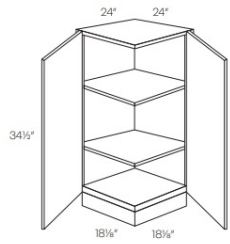

Easy Reach Base Corner Cabinet - Base Cabinets

Seattle Gray

BSQC33L	Easy Reach Corner Base Cabinet (w/o lazy susan) - 29"W x 34-1/2"H x	\$700.42
BSQC33R	Easy Reach Corner Base Cabinet (w/o lazy susan) - 29"W x 34-1/2"H x	\$700.42
BSQC36L	Easy Reach Corner Base Cabinet (w/o lazy susan) - 32"W x 34-1/2"H x	\$700.42
BSQC36R	Easy Reach Corner Base Cabinet (w/o lazy susan) - 32"W x 34-1/2"H x	\$700.42

Easy Reach (with Lazy Susan) Corner Base Cabinet - Base Cabinets

Seattle Gray

CAR33L	Easy Reach Corner Base Cabinet (with lazy susan) - 29"W x 34-1/2"H	\$1106.32
CAR33R	Easy Reach Corner Base Cabinet (with lazy susan) - 29"W x 34-1/2"H	\$1106.32
CAR36L	Easy Reach Corner Base Cabinet (with lazy susan) - 32"W x 34-1/2"H	\$1106.32
CAR36R	Easy Reach Corner Base Cabinet (with lazy susan) - 32"W x 34-1/2"H	\$1106.32

Blind Base Cabinet - Base Cabinets

Seattle Gray

BLB36/39	Blind Base Cabinet - 27"W x 34-1/2"H x 24"D - 1 Door (B9)	\$537.57
BLB39/42	Blind Base Cabinet - 33"W x 34-1/2"H x 24"D - 1 Door (B12)	\$552.42
BLB42/45	Blind Base Cabinet - 36"W x 34-1/2"H x 24"D - 1 Door (B15)	\$591.52
BLB45/48	Blind Base Cabinet - 42"W x 34-1/2"H x 24"D - 1 Door (B18)	\$639.04

Base End Angle Cabinet - Base Cabinets

Seattle Gray

BEC24	Base End Angle Cabinet - 24"W x 34-1/2"H x 24"D - 2 Doors - 2&nb	\$392.53
-------	--	----------

Base End Straight Cabinet - Base Cabinets

Seattle Gray