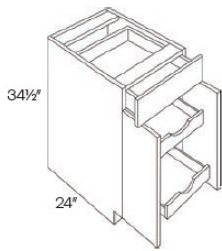

Double Door with Drawer(s) Base with 1 POS - Base Cabinets

Seattle Gray

B24-POS1	Base - 24"W x 34-1/2"H x 24"D - 2 Doors - 1 Drawer - 1 Full Shel	\$595.48
B27-POS1	Base - 27"W x 34-1/2"H x 24"D - 2 Doors - 1 Drawer - 1 Full Shel	\$640.03
B30-POS1	Base - 30"W x 34-1/2"H x 24"D - 2 Doors - 2 Drawers - 1 Full She	\$709.83
B33-POS1	Base - 33"W x 34-1/2"H x 24"D - 2 Doors - 2 Drawers - 1 Full She	\$747.45
B36-POS1	Base - 36"W x 34-1/2"H x 24"D - 2 Doors - 2 Drawers - 1 Full She	\$783.58
B42-POS1	Base - 42"W x 34-1/2"H x 24"D - 2 Doors - 2 Drawers - 1 Full She	\$865.26

Double Door with Drawer(s) Base with 2 POS - Base Cabinets

Seattle Gray

B24-POS2	Base - 24"W x 34-1/2"H x 24"D - 2 Doors - 1 Drawer - 2 Pull Out	\$732.60
B27-POS2	Base - 27"W x 34-1/2"H x 24"D - 2 Doors - 1 Drawer - 2 Pull Out	\$782.59
B30-POS2	Base - 30"W x 34-1/2"H x 24"D - 2 Doors - 2 Drawers - 2 Pull Out	\$858.82
B33-POS2	Base - 33"W x 34-1/2"H x 24"D - 2 Doors - 2 Drawers - 2 Pull Out	\$903.37
B36-POS2	Base - 36"W x 34-1/2"H x 24"D - 2 Doors - 2 Drawers - 2 Pull Out	\$949.41
B42-POS2	Base - 42"W x 34-1/2"H x 24"D - 2 Doors - 2 Drawers - 2 Pull Out	\$1050.88

Single Full Height Door Base - Base Cabinets

Seattle Gray

B09-FH	Full Height Door Base - 9"W x 34-1/2"H x 24"D - 1 Door - 1 Full She	\$274.72
B12-FH	Full Height Door Base - 12"W x 34-1/2"H x 24"D - 1 Door - 1 Full Sh	\$310.36
B15-FH	Full Height Door Base - 15"W x 34-1/2"H x 24"D - 1 Door - 1 Full Sh	\$324.22
B18-FH	Full Height Door Base - 18"W x 34-1/2"H x 24"D - 1 Door - 1 Full Sh	\$341.55
B21-FH	Full Height Door Base - 21"W x 34-1/2"H x 24"D - 1 Door - 1 Full Sh	\$383.13