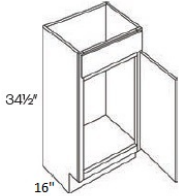

Single Door Sink Base Vanity - Bathroom Vanities

Seattle Gray

V1816	Vanity - 18"W x 34-1/2"H x 16"D - 1 Door	$187.11