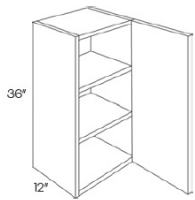

36" High Single Door - Wall Cabinets

Seattle Gray

W0936	Wall - 09"W x 36"H x 12"D - 1 Door - 2 Shelves	$205.42
W1236	Wall - 12"W x 36"H x 12"D - 1 Door - 2 Shelves	$227.20
W1536	Wall - 15"W x 36"H x 12"D - 1 Door - 2 Shelves	$275.22
W1836	Wall - 18"W x 36"H x 12"D - 1 Door - 2 Shelves	$305.41
W2136	Wall - 21"W x 36"H x 12"D - 1 Door - 2 Shelves	$331.65