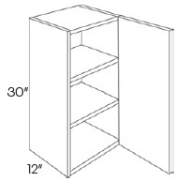

30" High Single Door - Wall Cabinets **Seattle Gray**

W0930	Wall Cabinet - 9"W x 30"H x 12"D - 1 Door - 2 Shelves	$172.26
W1230	Wall Cabinet - 12"W x 30"H x 12"D - 1 Door - 2 Shelves	$192.06
W1530	Wall Cabinet - 15"W x 30"H x 12"D - 1 Door - 2 Shelves	$205.42
W1830	Wall Cabinet - 18"W x 30"H x 12"D - 1 Door - 2 Shelves	$232.15
W2130	Wall Cabinet - 21"W x 30"H x 12"D - 1 Door - 2 Shelves	$276.70