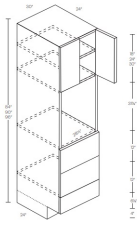

Oven Cabinet - Tall Cabinets

Seattle Gray

OV3084	Oven Cabinet - 30"W x 84"H x 24"D - 2 Upper Shelves (Max O	$1200.87
OV3090	Oven Cabinet - 30"W x 90"H x 24"D - 2 Upper Shelves (Max O	$1275.61
OV3096	Oven Cabinet - 30"W x 96"H x 24"D - 2 Upper Shelves (	$1350.85