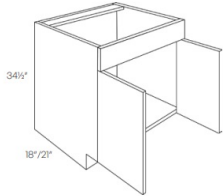

Single Door Sink Base Vanity - Bathroom Vanities

Seattle Gray

V1816	Vanity - 18"W x 34-1/2"H x 16"D - 1 Door	\$187.11
-------	--	----------

Double Door Sink Base Vanity - Bathroom Vanities

Seattle Gray

V24	Vanity - 24"W x 34-1/2"H x 21"D - 2 Doors	\$286.60
V2418	Vanity - 24"W x 34-1/2"H x 18"D - 2 Doors	\$243.04
V27	Vanity - 27"W x 34-1/2"H x 21"D - 2 Doors	\$321.25
V30	Vanity - 30"W x 34-1/2"H x 21"D - 2 Doors	\$355.41
V3018	Vanity - 24"W x 34-1/2"H x 18"D - 2 Doors	\$336.60
V33	Vanity - 33"W x 34-1/2"H x 21"D - 2 Doors	\$393.03
V36	Vanity - 36"W x 34-1/2"H x 21"D - 2 Doors	\$430.65