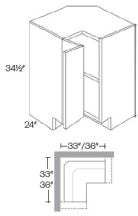

2 Drawer Pack Base - Base Cabinets

Seattle Gray

DB24-2	Drawer Pack - 24"W x 34-1/2"H x 24"D - 2 Drawers	\$559.84
DB30-2	Drawer Pack - 30"W x 34-1/2"H x 24"D - 2 Drawers	\$606.37
DB36-2	Drawer Pack - 36"W x 34-1/2"H x 24"D - 2 Drawers	\$678.64

Easy Reach Base Corner Cabinet - Base Cabinets

Seattle Gray

BSQC33L	Easy Reach Corner Base Cabinet (w/o lazy susan) - 29"W x 34-1/2"H x	\$700.42
BSQC33R	Easy Reach Corner Base Cabinet (w/o lazy susan) - 29"W x 34-1/2"H x	\$700.42
BSQC36L	Easy Reach Corner Base Cabinet (w/o lazy susan) - 32"W x 34-1/2"H x	\$700.42
BSQC36R	Easy Reach Corner Base Cabinet (w/o lazy susan) - 32"W x 34-1/2"H x	\$700.42

Easy Reach (with Lazy Susan) Corner Base Cabinet - Base Cabinets

Seattle Gray

CAR33L	Easy Reach Corner Base Cabinet (with lazy susan) - 29"W x 34-1/2"H	\$1106.32
CAR33R	Easy Reach Corner Base Cabinet (with lazy susan) - 29"W x 34-1/2"H	\$1106.32
CAR36L	Easy Reach Corner Base Cabinet (with lazy susan) - 32"W x 34-1/2"H	\$1106.32
CAR36R	Easy Reach Corner Base Cabinet (with lazy susan) - 32"W x 34-1/2"H	\$1106.32