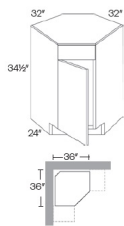

Double Door Farm Sink Base Cabinet - Base Cabinets

Seattle Gray

SB30-FS	Farm Sink Base - 27"W x 34-1/2"H x 24"D	\$445.99
SB33-FS	Farm Sink Base - 30"W x 34-1/2"H x 24"D	\$464.31
SB36-FS	Farm Sink Base - 33"W x 34-1/2"H x 24"D	\$482.62

Corner Sink Front - Base Cabinets

Seattle Gray

CSF36	Corner Sink Front and Kicker - 18"W (Door front) x 34-1/2"H x 24"	\$335.61
CSFFL36	Corner Sink Front Floor (Used with CSF36)	\$97.51

Corner Sink Base Cabinet - Base Cabinets

Seattle Gray

CSB36	Corner Sink Base Cabinet - 32"W x 34-1/2"H x 24"D - 1 Door (Require	\$782.59
-------	---	----------

Corner Sink Full Height Base Cabinet - Base Cabinets

Seattle Gray

CSB36-FH	Corner Sink Full Height Base Cabinet - 32"W x 34-1/2"H x 24"D - 1 F	\$782.59
----------	---	----------