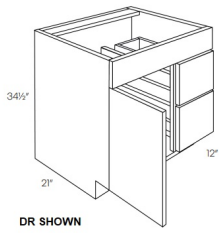

Single Door and Double Drawer Sink Base Vanity - Bathroom Vanities

Seattle Gray

V24DR	Vanity - 24"W x 34-1/2"H x 21"D - 1 Door - 2 Right Drawers (12"W)	$410.35
V30DR	Vanity - 30"W x 34-1/2"H x 21"D - 1 Door - 2 Right Drawers (12"W)	$467.77