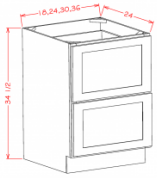

2DB24	Drawer Pack - 24"W x 24"D x 34-1/2"H - 2 Drawers	$513.52
2DB30	Drawer Pack - 30"W x 24"D x 34-1/2"H - 2 Drawers	$579.34
2DB36	Drawer Pack - 36"W x 24"D x 34-1/2"H - 2 Drawers	$658.72