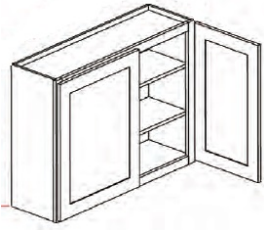

30" High Double Door - Wall Cabinets

Silver Horizon

W2430	Wall Cabinet - 24"W x 12"D x 30"H - 2 Doors - 2 Adjustable Shelv	$273.94
W2730	Wall Cabinet - 27"W x 12"D x 30"H - 2 Doors - 2 Adjustable Shelv	$302.98
W3030	Wall Cabinet - 30"W x 12"D x 30"H - 2 Doors - 2 Adjustable Shelv	$325.73
W3330	Wall Cabinet - 33"W x 12"D x 30"H - 2 Doors - 2 Adjustable Shelv	$353.80
W3630	Wall Cabinet - 36"W x 12"D x 30"H - 2 Doors - 2 Adjustable Shelv	$376.06