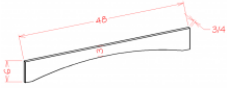

Shaker Valance - Moldings

Silver Horizon

VASH48	Shaker Valance - 48"W x 3/4"D x 6"H	$98.25