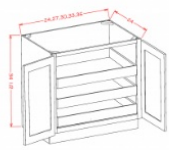

Full Height Double Door Single Rollout Shelf Bases - Base Cabinets

Silver Horizon

B24FH1RS	Full Height Rollout Shelf Base - 24"W x 34-1/2"H x 24"D - 2 Doors -	\$653.40
B27FH1RS	Full Height Rollout Shelf Base - 27"W x 34-1/2"H x 24"D - 2 Doors -	\$713.41
B30FH1RS	Full Height Rollout Shelf Base - 30"W x 34-1/2"H x 24"D - 2 Doors -	\$803.92
B33FH1RS	Full Height Rollout Shelf Base - 33"W x 34-1/2"H x 24"D - 2 Doors -	\$857.16
B36FH1RS	Full Height Rollout Shelf Base - 36"W x 34-1/2"H x 24"D - 2 Doors -	\$914.27

Full Height Double Door Double Rollout Shelf Bases - Base Cabinets

Silver Horizon

B24FH2RS	Full Height Rollout Shelf Base - 24"W x 34-1/2"H x 24"D - 2 Doors -	\$738.10
B27FH2RS	Full Height Rollout Shelf Base - 27"W x 34-1/2"H x 24"D - 2 Doors -	\$803.44
B30FH2RS	Full Height Rollout Shelf Base - 30"W x 34-1/2"H x 24"D - 2 Doors -	\$898.78
B33FH2RS	Full Height Rollout Shelf Base - 33"W x 34-1/2"H x 24"D - 2 Doors -	\$957.35
B36FH2RS	Full Height Rollout Shelf Base - 36"W x 34-1/2"H x 24"D - 2 Doors -	\$1019.30

Full Height Double Door Triple Rollout Shelf Bases - Base Cabinets

Silver Horizon

B24FH3RS	Full Height Rollout Shelf Base - 24"W x 34-1/2"H x 24"D - 2 Doors -	\$822.80
B27FH3RS	Full Height Rollout Shelf Base - 27"W x 34-1/2"H x 24"D - 2 Doors -	\$892.98
B30FH3RS	Full Height Rollout Shelf Base - 30"W x 34-1/2"H x 24"D - 2 Doors -	\$994.13
B33FH3RS	Full Height Rollout Shelf Base - 33"W x 34-1/2"H x 24"D - 2 Doors -	\$1057.54
B36FH3RS	Full Height Rollout Shelf Base - 36"W x 34-1/2"H x 24"D - 2 Doors -	\$1124.33