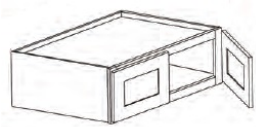

36" Wide x 24" Deep Refrigerator - Wall Cabinets

Silver Horizon

W361224	Wall Refrigerator Cabinet - 36"W x 24"D x 12"H	$258.45
W361524	Wall Refrigerator Cabinet - 36"W x 24"D x 15"H	$273.46
W361824	Wall Refrigerator Cabinet - 36"W x 24"D x 18"H	$293.78
W362424	Wall Refrigerator Cabinet - 36"W x 24"D x 24"H	$381.87