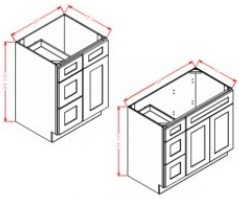

Vanity Combo Base - Drawers Left - Bathroom Vanities

Silver Horizon

V3021DL	Vanity - 30"W x 34-1/2"H x 21"D - 1 Door - 3 Left Dra	$508.68
V3621DL	Vanity - 36"W x 34-1/2"H x 21"D - 2 Doors - 3 Left Dr	$563.37