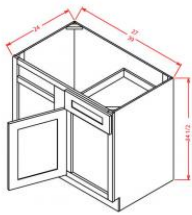

Blind Base Cabinet - Base Cabinets

Silver Horizon

BBC36	Blind Base Cabinet - 27"W x 24"D x 34-1/2"H - 1 Door - 1 Drawer	$357.67
BBC42	Blind Base Cabinet - 39"W x 24"D x 34-1/2"H - 1 Door - 1 Drawer	$436.56