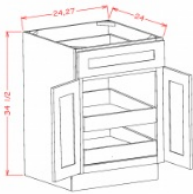

Tray Divider w/ Drawer - Base Cabinets

Silver Horizon

B12TD	Tray Divider Base - 12"W x 34-1/2"H x 24"D - 1 Door - 1 Drawer - 1	\$335.89
B15TD	Tray Divider Base - 15"W x 34-1/2"H x 24"D - 1 Door - 1 Drawer - 1	\$366.38
B18TD	Tray Divider Base - 18"W x 34-1/2"H x 24"D - 1 Door - 1 Drawer - 2	\$423.98

Double Door Single Rollout Shelf Base - Base Cabinets

Silver Horizon

B241RS	Rollout Shelf Base - 24"W x 34-1/2"H x 24"D - 2 Doors - 1 Drawer -1	\$465.60
B271RS	Rollout Shelf Base - 27"W x 34-1/2"H x 24"D - 2 Doors - 1 Drawer -1	\$507.71
B301RS	Rollout Shelf Base - 30"W x 34-1/2"H x 24"D - 2 Doors - 1 Drawer	\$580.31
B331RS	Rollout Shelf Base - 33"W x 34-1/2"H x 24"D - 2 Doors - 2 Drawer	\$615.64
B361RS	Rollout Shelf Base - 36"W x 34-1/2"H x 24"D - 2 Doors - 2 Drawer	\$654.36

Double Door Double Rollout Shelf Base - Base Cabinets

Silver Horizon

B242RS	Rollout Shelf Base - 24"W x 34-1/2"H x 24"D - 2 Doors - 1 Drawer -2	\$550.30
B272RS	Rollout Shelf Base - 27"W x 34-1/2"H x 24"D - 2 Doors - 1 Drawer -2	\$597.74
B302RS	Rollout Shelf Base - 30"W x 34-1/2"H x 24"D - 2 Doors - 1 Drawer	\$675.18
B332RS	Rollout Shelf Base - 33"W x 34-1/2"H x 24"D - 2 Doors - 2 Drawer	\$715.35
B362RS	Rollout Shelf Base - 36"W x 34-1/2"H x 24"D - 2 Doors - 2 Drawer	\$759.88