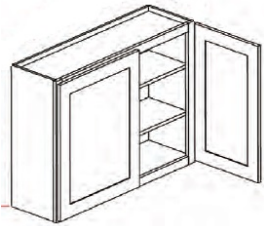

42" High Double Door - Wall Cabinets

Silver Horizon

W2442	Wall Cabinet - 24"W x 12"D x 42"H - 2 Doors - 3 Adjustable Shelv	$373.64
W2742	Wall Cabinet - 27"W x 12"D x 42"H - 2 Doors - 3 Adjustable Shelv	$399.78
W3042	Wall Cabinet - 30"W x 12"D x 42"H - 2 Doors - 3 Adjustable Shelv	$429.79
W3342	Wall Cabinet - 33"W x 12"D x 42"H - 2 Doors - 3 Adjustable Shelv	$461.73
W3642	Wall Cabinet - 36"W x 12"D x 42"H - 2 Doors - 3 Adjustable Shelv	$497.55