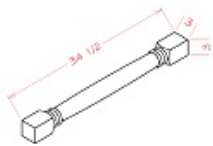

Decorative Leg 1 - Panels and Fillers

Silver Horizon

CLDL	Decorative Leg - 3"W x 3"D x 34-1/2"H	$171.33

Square Decorative Leg - Panels and Fillers

Silver Horizon

SQDL	Square Decorative Leg - 3"W x 3"D x 34-1/2"H	$180.04