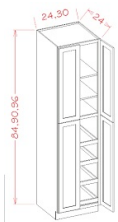

Pantry Cabinet Double Door w/ Rollouts - Tall Cabinets

Silver Horizon

U2484244RS	Wall Pantry w/ Rollout - 24"W x 84"H x 24"D - 4 Doors - 4 Rollout s	$1228.87
U2490244RS	Wall Pantry w/ Rollout - 24"W x 90"H x 24"D - 4 Doors - 4 Rollout s	$1264.69
U2496244RS	Wall Pantry w/ Rollout - 24"W x 96"H x 24"D - 4 Doors - 4 Rollout s	$1310.67
U3084244RS	Wall Pantry w/ Rollout - 30"W x 84"H x 24"D - 4 Doors - 4 Rollout	$1331.00
U3090244RS	Wall Pantry w/ Rollout - 30"W x 90"H x 24"D - 4 Doors - 4 Rollout s	$1371.17
U3096244RS	Wall Pantry w/ Rollout - 30"W x 96"H x 24"D - 4 Doors - 4 Rollout s	$1421.99