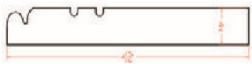

Furniture Base Molding - Moldings

Silver Horizon

FBM	Furniture Base Molding - 96"W x 3/4"D x 4-15/16"H	$96.80