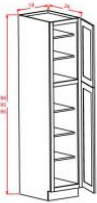

Pantry Cabinet Single Door - Tall Cabinets

Silver Horizon

U188424	Wall Pantry - 18"W x 24"D x 84"H - 2 Doors - 1 Fixed Shelf - 5 A	$753.10
U189024	Wall Pantry - 18"W x 24"D x 90"H - 2 Doors - 1 Fixed Shelf - 5 A	$778.75
U189624	Wall Pantry - 18"W x 24"D x 96"H - 2 Doors - 1 Fixed Shelf - 6 A	$815.05