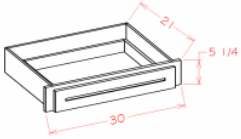

Vanity Knee Drawer - Bathroom Vanities

Silver Horizon

VKD36	Vanity Knee Drawer - 36"W x 7"H x 21"D	\$123.90
-------	--	----------

Desk Knee Drawer - Bathroom Vanities

Silver Horizon

DKD30 Desk Knee Drawer - 30"W x 5-1/4"H x 21"D \$161.65