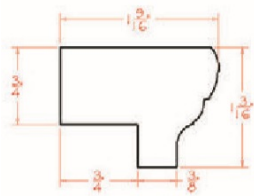

\$73.56

Concave Crown Molding - Moldings

Silver Horizon

COV

Crown Molding Concave - 96"L x 5-1/16"H (Takes Up 3-5/8" of

\$134.06

Light Rail - Moldings

Silver Horizon