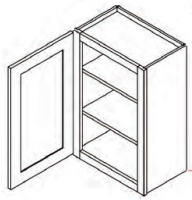

42" High Single Door - Wall Cabinets

Silver Horizon

W0942	Wall Cabinet - 9"W x 12"D x 42"H - 1 Door &ndash; 3 Adjustable S	$184.88
W1242	Wall Cabinet - 12"W x 12"D x 42"H - 1 Door &ndash; 3 Adjustable	$210.54
W1542	Wall Cabinet - 15"W x 12"D x 42"H - 1 Door &ndash; 3 Adjustable	$249.26
W1842	Wall Cabinet - 18"W x 12"D x 42"H - 1 Door &ndash; 3 Adjustable	$283.14
W2142	Wall Cabinet - 21"W x 12"D x 42"H - 1 Door &ndash; 3 Adjustable	$310.72