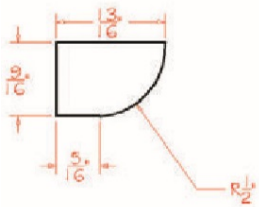

Batten Molding - Moldings

Silver Horizon

BAM	Batten Molding - 96"W x 3/16"D x 3/4"H (Used to hide joint)	\$20.32
-----	---	---------

Shoe Molding - Moldings

Silver Horizon

SHM	Shoe Molding - 96"W x 1/2"D x 3/4"H	\$33.39
-----	-------------------------------------	---------