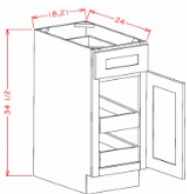

Single Door Double Rollout Shelf Base - Base Cabinets

Silver Horizon

B182RS	Rollout Shelf Base - 18"W x 34-1/2"H x 24"D - 1 Door - 1 Drawer -2	$466.57
B212RS	Rollout Shelf Base - 21"W x 34-1/2"H x 24"D - 1 Door - 1 Drawer -2	$504.32