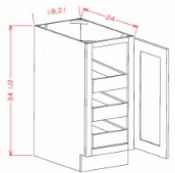

Full Height Single Door Single Rollout Shelf Base - Base Cabinets

Silver Horizon

B18FH1RS	Full Height Rollout Shelf Base - 18"W x 34-1/2"H x 24"D - 1 Door -1	\$532.88
B21FH1RS	Full Height Rollout Shelf Base - 21"W x 34-1/2"H x 24"D - 1 Door -1	\$583.22

Full Height Single Door Double Rollout Shelf Bases - Base Cabinets

Silver Horizon

B18FH2RS	Full Height Rollout Shelf Base - 18"W x 34-1/2"H x 24"D - 1 Door -2	\$605.96
B21FH2RS	Full Height Rollout Shelf Base - 21"W x 34-1/2"H x 24"D - 1 Door -2	\$661.62

Full Height Single Door Triple Rollout Shelf Bases - Base Cabinets

Silver Horizon

B18FH3RS	Full Height Rollout Shelf Base - 18"W x 34-1/2"H x 24"D - 1 Door -3	\$679.05
B21FH3RS	Full Height Rollout Shelf Base - 21"W x 34-1/2"H x 24"D - 1 Door -3	\$740.52