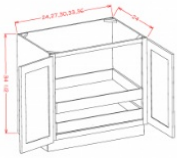

Full Height Tray Divider Base - Base Cabinets

Silver Horizon

B12FHTD	Full Height Tray Divider Base - 12"W x 34-1/2"H x 24"D - 1 Door -1	\$434.14
B15FHTD	Full Height Tray Divider Base - 15"W x 34-1/2"H x 24"D - 1 Door -1	\$483.03
B18FHTD	Full Height Tray Divider Base - 18"W x 34-1/2"H x 24"D - 1 Door -2	\$556.11

Full Height Double Door Single Rollout Shelf Bases - Base Cabinets

Silver Horizon

B24FH1RS	Full Height Rollout Shelf Base - 24"W x 34-1/2"H x 24"D - 2 Doors -	\$653.40
B27FH1RS	Full Height Rollout Shelf Base - 27"W x 34-1/2"H x 24"D - 2 Doors -	\$713.41
B30FH1RS	Full Height Rollout Shelf Base - 30"W x 34-1/2"H x 24"D - 2 Doors -	\$803.92
B33FH1RS	Full Height Rollout Shelf Base - 33"W x 34-1/2"H x 24"D - 2 Doors -	\$857.16
B36FH1RS	Full Height Rollout Shelf Base - 36"W x 34-1/2"H x 24"D - 2 Doors -	\$914.27

Full Height Double Door Double Rollout Shelf Bases - Base Cabinets

Silver Horizon

B24FH2RS	Full Height Rollout Shelf Base - 24"W x 34-1/2"H x 24"D - 2 Doors -	\$738.10
B27FH2RS	Full Height Rollout Shelf Base - 27"W x 34-1/2"H x 24"D - 2 Doors -	\$803.44
B30FH2RS	Full Height Rollout Shelf Base - 30"W x 34-1/2"H x 24"D - 2 Doors -	\$898.78
B33FH2RS	Full Height Rollout Shelf Base - 33"W x 34-1/2"H x 24"D - 2 Doors -	\$957.35
B36FH2RS	Full Height Rollout Shelf Base - 36"W x 34-1/2"H x 24"D - 2 Doors -	\$1019.30