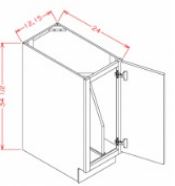

Full Height Single Door Double Rollout Shelf Bases - Base Cabinets

Silver Horizon

B18FH2RS	Full Height Rollout Shelf Base - 18"W x 34-1/2"H x 24"D - 1 Door -2	\$605.96
B21FH2RS	Full Height Rollout Shelf Base - 21"W x 34-1/2"H x 24"D - 1 Door -2	\$661.62

Full Height Single Door Triple Rollout Shelf Bases - Base Cabinets

Silver Horizon

B18FH3RS	Full Height Rollout Shelf Base - 18"W x 34-1/2"H x 24"D - 1 Door -3	\$679.05
B21FH3RS	Full Height Rollout Shelf Base - 21"W x 34-1/2"H x 24"D - 1 Door -3	\$740.52

Full Height Tray Divider Base - Base Cabinets

Silver Horizon

B12FHTD	Full Height Tray Divider Base - 12"W x 34-1/2"H x 24"D - 1 Door -1	\$434.14
B15FHTD	Full Height Tray Divider Base - 15"W x 34-1/2"H x 24"D - 1 Door -1	\$483.03
B18FHTD	Full Height Tray Divider Base - 18"W x 34-1/2"H x 24"D - 1 Door -2	\$556.11