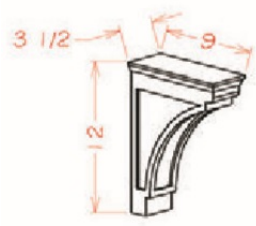

Corbel - MCB - Panels and Fillers

Silver Horizon

MCB	Corbel (MCB) - 3-1/2"W x 9"D x 12"H	$191.66