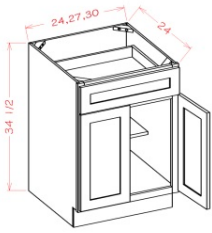

Double Doors with Drawer(s) Base - Base Cabinets

Silver Horizon

B24	Base - 24"W x 24"D x 34-1/2"H - 2 Doors 1 Drawer 1 Shelf	$380.42
B27	Base - 27"W x 24"D x 34-1/2"H - 2 Doors 1 Drawer 1 Shelf	$417.69
B30	Base - 30"W x 24"D x 34-1/2"H - 2 Doors 1 Drawer 1 Shelf	$485.45
B33	Base - 33"W x 24"D x 34-1/2"H - 2 Doors 2 Drawers 1 Shelf	$515.46
B36	Base - 36"W x 24"D x 34-1/2"H - 2 Doors 2 Drawers 1 Shelf	$549.34
B42	Base - 42"W x 24"D x 34-1/2"H - 2 Doors 2 Drawers 1 Shelf	$582.25