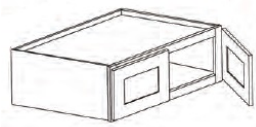

30" Wide x 24" Deep Refrigerator - Wall Cabinets

Silver Horizon

W301224	Wall Refrigerator Cabinet - 30"W x 24"D x 12"H	$246.84
W301524	Wall Refrigerator Cabinet - 30"W x 24"D x 15"H	$258.45
W301824	Wall Refrigerator Cabinet - 30"W x 24"D x 18"H	$277.33
W302424	Wall Refrigerator Cabinet - 30"W x 24"D x 24"H	$363.00