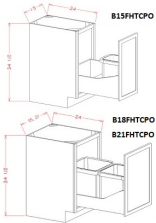

Full Height Waste Basket Base Cabinet - Accessories

Silver Horizon

B15FHTCPO	Waste Basket Base - (Includes cabinet) 15"W x 34-1/2"H x 2	$875.07
B18FHTCPO	Waste Basket Base - (Includes cabinet) 18"W x 34-1/2"H x 2	$935.08
B21FHTCPO	Waste Basket Base - (Includes cabinet) 21"W x 34-1/2"H x 2	$988.32