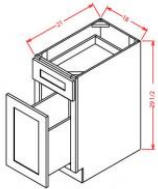

Drawer File Base - Base Cabinets

Silver Horizon

DFB18	Drawer File Base - 18"W x 21"D x 29-1/2"H (Height is Less Than S	$359.12