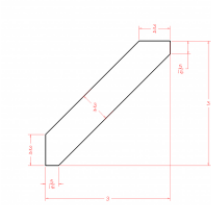

Crown Molding Long Flat - Moldings

Silver Horizon

LACM8	Large Angular Crown Molding - 96"L x 3"H (Takes Up 3" of Wall Sp	$94.86