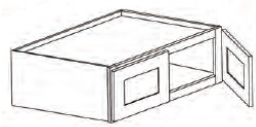

33" Wide x 24" Deep Refrigerator - Wall Cabinets

Silver Horizon

W331224	Wall Refrigerator Cabinet - 33"W x 24"D x 12"H	$255.06
W331524	Wall Refrigerator Cabinet - 33"W x 24"D x 15"H	$271.52
W331824	Wall Refrigerator Cabinet - 33"W x 24"D x 18"H	$291.85
W332424	Wall Refrigerator Cabinet - 33"W x 24"D x 24"H	$378.00