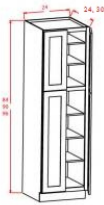

Pantry Cabinet Double Door - Tall Cabinets

Silver Horizon

U248424	Wall Pantry - 24"W x 24"D x 84"H - 4 Doors - 1 Fixed Shelf - 5 A	$889.59
U249024	Wall Pantry - 24"W x 24"D x 90"H - 4 Doors - 1 Fixed Shelf - 5 A	$925.40
U249624	Wall Pantry - 24"W x 24"D x 96"H - 4 Doors - 1 Fixed Shelf - 6 A	$971.38
U308424	Wall Pantry - 30"W x 24"D x 84"H - 4 Doors - 1 Fixed Shelf - 5 A	$951.54
U309024	Wall Pantry - 30"W x 24"D x 90"H - 4 Doors - 1 Fixed Shelf - 5 A	$991.23
U309624	Wall Pantry - 30"W x 24"D x 96"H - 4 Doors - 1 Fixed Shelf - 6 A	$1042.05