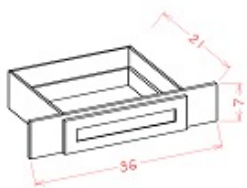

Vanity Knee Drawer - Bathroom Vanities

Silver Horizon

VKD36	Vanity Knee Drawer - 36"W x 7"H x 21"D	$123.90