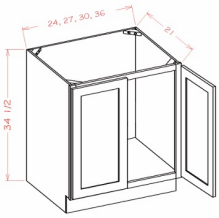

Full Height Double Door Sink Base Vanity - Bathroom Vanities

Silver Horizon

VS24FH	Vanity - 24"W x 34-1/2"H x 21"D - 2 Doors	$489.32
VS27FH	Vanity - 27"W x 34-1/2"H x 21"D - 2 Doors	$529.98
VS30FH	Vanity - 30"W x 34-1/2"H x 21"D - 2 Doors	$574.50
VS36FH	Vanity - 36"W x 34-1/2"H x 21"D - 2 Doors	$657.75