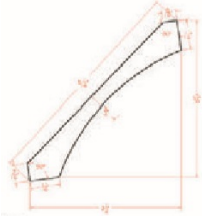

Concave Crown Molding - Moldings

Silver Horizon

COV

Crown Molding Concave - 96"L x 5-1/16"H (Takes Up 3-5/8" of

$134.06