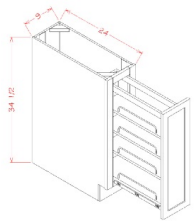

Wall Microwave Shelf - Accessories

Silver Horizon

WMSSHELF	Wall Microwave Shelf - 26-1/2"W x 17"D x 3/4"T (Only shelf, to b	\$82.28
----------	--	---------

Floating Shelf - Accessories

Silver Horizon

FS36	Floating Shelf - 36"W x 11"D x 1-1/2"H	\$153.91
FS48	Floating Shelf - 48"W x 11"D x 1-1/2"H	\$181.98
FS60	Floating Shelf - 60"W x 11"D x 1-1/2"H	\$234.74

Full Height Door Base w/ Shelf P/O - Accessories

Silver Horizon

BT9PO	Full Height Door Base Spice Cabinet - 9"W x 34-1/2"H x 24"D (Includ	\$613.22
-------	---	----------

Roll Out Tray - Accessories

Silver Horizon