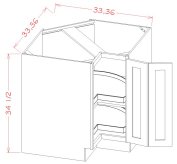

Easy Reach (with Lazy Susan) Base Corner Cabinet - Base Cabinets

Silver Horizon

LSB33	Easy Reach Base Corner Cabinet (with lazy susan) - 33"W x 33"D x	$644.68
LSB36	Easy Reach Base Corner Cabinet (with lazy susan) - 36"W x 36"D x	$692.60