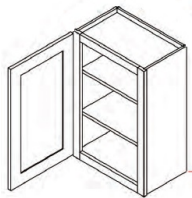

30" High Single Door - Wall Cabinets

Silver Horizon

W0930	Wall Cabinet - 9"W x 12"D x 30"H - 1 Door - 2 Shelves	$146.65
W1230	Wall Cabinet - 12"W x 12"D x 30"H - 1 Door - 2 Shelves	$162.14
W1530	Wall Cabinet - 15"W x 12"D x 30"H - 1 Door - 2 Shelves	$189.72
W1830	Wall Cabinet - 18"W x 12"D x 30"H - 1 Door - 2 Shelves	$215.38
W2130	Wall Cabinet - 21"W x 12"D x 30"H - 1 Door - 2 Shelves	$240.54