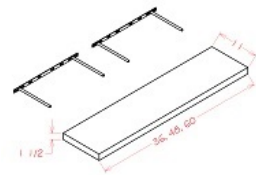

Wall Microwave Shelf - Accessories

Silver Horizon

WMSSHELF	Wall Microwave Shelf - 26-1/2"W x 17"D x 3/4"T (Only shelf, to b	\$82.28
----------	--	---------

Floating Shelf - Accessories

Silver Horizon

FS36	Floating Shelf - 36"W x 11"D x 1-1/2"H	\$153.91
FS48	Floating Shelf - 48"W x 11"D x 1-1/2"H	\$181.98
FS60	Floating Shelf - 60"W x 11"D x 1-1/2"H	\$234.74