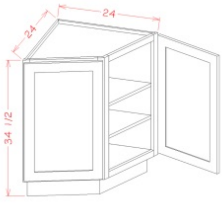

Base End Cabinet - Base Cabinets

Silver Horizon

BEC24	Base End Angle Cabinet - 24"W x 24"D x 34-1/2"H - 2 Doors	$340.73