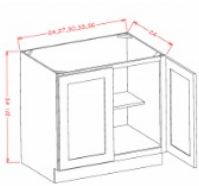

Double Door Double Rollout Shelf Base - Base Cabinets

Silver Horizon

B242RS	Rollout Shelf Base - 24"W x 34-1/2"H x 24"D - 2 Doors - 1 Drawer -2	\$550.30
B272RS	Rollout Shelf Base - 27"W x 34-1/2"H x 24"D - 2 Doors - 1 Drawer -2	\$597.74
B302RS	Rollout Shelf Base - 30"W x 34-1/2"H x 24"D - 2 Doors - 1 Drawer	\$675.18
B332RS	Rollout Shelf Base - 33"W x 34-1/2"H x 24"D - 2 Doors - 2 Drawer	\$715.35
B362RS	Rollout Shelf Base - 36"W x 34-1/2"H x 24"D - 2 Doors - 2 Drawer	\$759.88

Single Full Height Door Base - Base Cabinets

Silver Horizon

B12FH	Full Height Door Base - 12"W x 34-1/2"H x 24"D - 1 Door -1 Shelf	\$369.29
B15FH	Full Height Door Base - 15"W x 34-1/2"H x 24"D - 1 Door -1 Shelf	\$415.27
B18FH	Full Height Door Base - 18"W x 34-1/2"H x 24"D - 1 Door -1 Shelf	\$459.80
B21FH	Full Height Door Base - 21"W x 34-1/2"H x 24"D - 1 Door -1 Shelf	\$504.32

Double Full Height Door Base - Base Cabinets

Silver Horizon

B24FH	Full Height Door Base - 24"W x 34-1/2"H x 24"D - 2 Doors -1 Shelf	\$568.21
B27FH	Full Height Door Base - 27"W x 34-1/2"H x 24"D - 2 Doors -1 Shelf	\$623.39
B30FH	Full Height Door Base - 30"W x 34-1/2"H x 24"D - 2 Doors -1 Shelf	\$709.06
B33FH	Full Height Door Base - 33"W x 34-1/2"H x 24"D - 2 Doors -1 Shelf	\$756.97
B36FH	Full Height Door Base - 36"W x 34-1/2"H x 24"D - 2 Doors -1 Shelf	\$808.76