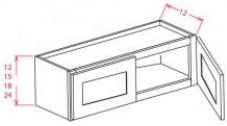

36" Bridge - Wall Cabinets

Silver Horizon

W3612	Wall Cabinet - 36"W x 12"D x 12"H - 2 Doors	$202.31
W3615	Wall Cabinet - 36"W x 12"D x 15"H - 2 Doors	$217.80
W3618	Wall Cabinet - 36"W x 12"D x 18"H - 2 Doors	$243.93
W3624	Wall Cabinet - 36"W x 12"D x 24"H - 2 Doors	$314.60