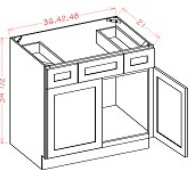

Vanity Combo Bases - Bathroom Vanities

Silver Horizon

VSD36	Vanity - 36"W x 34-1/2"H x 21"D - 2 Doors - 2 To	$502.39
VSD42	Vanity - 42"W x 34-1/2"H x 21"D - 2 Doors - 2 To	$557.08
VSD48	Vanity - 48"W x 34-1/2"H x 21"D - 2 Doors - 2 To	$611.29