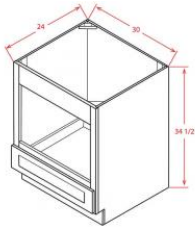

Base Microwave Cabinet - Base Cabinets

Silver Horizon

BMW30	Base Microwave Cabinet - 30"W x 24"D x 34-1/2"H - 1 Drawer	$412.85