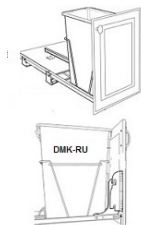

15" - Single Trash Can Pull-Out (Metal Framing) - Accessories

Silver Horizon

DMK-RU	Door Mounting Kit For Trash Can Pull-Outs (Trash can pull outs c	$44.08
STCMF15-RU	Single Trash Can Pull-Out - Fits B15 (Cabinet not included, cabi	$119.16