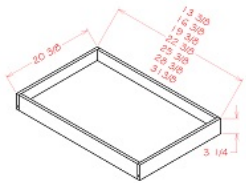

Full Height Door Base w/ Shelf P/O - Accessories

Silver Horizon

BT9PO	Full Height Door Base Spice Cabinet - 9"W x 34-1/2"H x 24"D (Includ	\$613.22
-------	---	----------

Roll Out Tray - Accessories

Silver Horizon