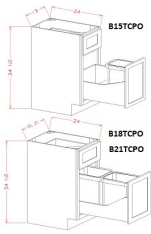

Waste Basket Base Cabinet - Accessories

Silver Horizon

B15TCPO	Waste Basket Base - (Includes cabinet) 15"W x 34-1/2"H x 2	$753.58
B18TCPO	Waste Basket Base - (Includes cabinet) 18"W x 34-1/2"H x 2	$795.69
B21TCPO	Waste Basket Base - (Includes cabinet) 21"W x 34-1/2"H x 2	$830.54