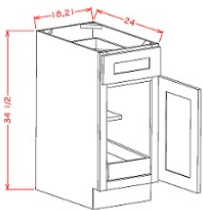

Single Door Single Rollout Shelf Base - Base Cabinets

Silver Horizon

B181RS	Rollout Shelf Base - 18"W x 34-1/2"H x 24"D - 1 Door - 1 Drawer -1	$393.49
B211RS	Rollout Shelf Base - 21"W x 34-1/2"H x 24"D - 1 Door - 1 Drawer -1	$425.43