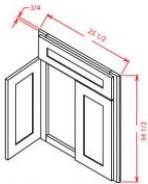

Corner Sink Front - 42" - Base Cabinets

Silver Horizon

DCSF42	Corner Sink Front - 26-1/4"W x 30"H x 3/4"D - 2 Doors - Requires 42	$172.30
SBF4242	Corner Sink Front Floor - 42"W x 3/4"H x 42"D (Used with DCSF42)	$78.40