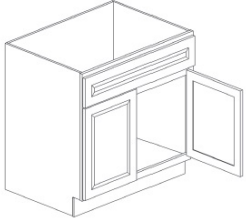

Shaker Valance - Moldings

Silver Horizon

VASH48	Shaker Valance - 48"W x 3/4"D x 6"H	\$98.25
--------	-------------------------------------	---------

Double Door Sink Base Vanity - Bathroom Vanities

Silver Horizon