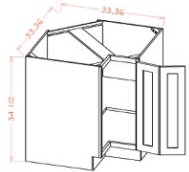

Easy Reach Base Corner Cabinet - Base Cabinets

Silver Horizon

BER33	Easy Reach Base Corner Cabinet (w/o lazy susan) - 33"W x 33"D x	$453.02
BER36	Easy Reach Base Corner Cabinet (w/o lazy susan) - 36"W x 36"D x	$500.45