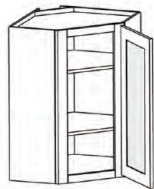

Diagonal Cabinet with Glass Door - Wall Cabinets

Silver Horizon

DCW2430GD	Glass Door Diagonal Wall Cabinet - Inclu	\$368.80
DCW2436GD	Glass Door Diagonal Wall Cabinet - Includes Cabinet D	\$416.72
DCW2442GD	Glass Door Diagonal Wall Cabinet - Includes Cabinet D	\$480.61