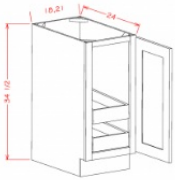

Double Full Height Door Base - Base Cabinets

Silver Horizon

B24FH	Full Height Door Base - 24"W x 34-1/2"H x 24"D - 2 Doors -1 Shelf	\$568.21
B27FH	Full Height Door Base - 27"W x 34-1/2"H x 24"D - 2 Doors -1 Shelf	\$623.39
B30FH	Full Height Door Base - 30"W x 34-1/2"H x 24"D - 2 Doors -1 Shelf	\$709.06
B33FH	Full Height Door Base - 33"W x 34-1/2"H x 24"D - 2 Doors -1 Shelf	\$756.97
B36FH	Full Height Door Base - 36"W x 34-1/2"H x 24"D - 2 Doors -1 Shelf	\$808.76

Full Height Single Door Single Rollout Shelf Base - Base Cabinets

Silver Horizon

B18FH1RS	Full Height Rollout Shelf Base - 18"W x 34-1/2"H x 24"D - 1 Door -1	\$532.88
B21FH1RS	Full Height Rollout Shelf Base - 21"W x 34-1/2"H x 24"D - 1 Door -1	\$583.22

Full Height Single Door Double Rollout Shelf Bases - Base Cabinets

Silver Horizon

B18FH2RS	Full Height Rollout Shelf Base - 18"W x 34-1/2"H x 24"D - 1 Door -2	\$605.96
B21FH2RS	Full Height Rollout Shelf Base - 21"W x 34-1/2"H x 24"D - 1 Door -2	\$661.62