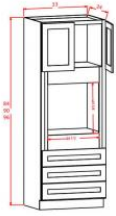

Oven Cabinet - Tall Cabinets

Silver Horizon

O338424	Oven Cabinet - 33"W x 24"D x 84"H - 2 Doors - 3 Drawers (Can Be	$1099.16
O339024	Oven Cabinet - 33"W x 24"D x 90"H - 2 Doors - 3 Drawers (Can Be	$1209.03
O339624	Oven Cabinet - 33"W x 24"D x 96"H - 2 Doors - 3 Drawers (Can Be	$1297.60