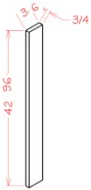

Wall/Base/Tall Fillers - Panels and Fillers

F342	Wall/Base Filler - 3"W x 3/4"D x 42"H (Finished on one	$22.26
F396	Tall Filler - 3"W x 3/4"D x 96"H (Finished on one face	$68.72
F642	Wall/Base Filler - 6"W x 3/4"D x 42"H (Finished o	$43.56
F696	Tall Filler - 6"W x 3/4"D x 96"H (Finished on one face	$109.86