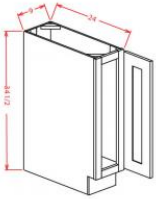

Single Door Base Tray - Base Cabinets

Silver Horizon

BT9	Base Tray - 9"W x 34-1/2"H x 24"D - 1 Door	\$190.69
-----	--	----------

Single Door with Drawer Base - Base Cabinets

Silver Horizon

B12	Base - 12"W x 24"D x 34-1/2"H - 1 Door 1 Drawer 1 Shelf	\$265.71
B15	Base - 15"W x 24"D x 34-1/2"H - 1 Door 1 Drawer 1 Shelf	\$293.78
B18	Base - 18"W x 24"D x 34-1/2"H - 1 Door 1 Drawer 1 Shelf	\$320.40
B21	Base - 21"W x 24"D x 34-1/2"H - 1 Door 1 Drawer 1 Shelf	\$346.54