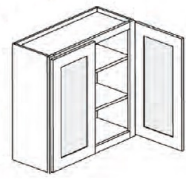

Cabinet with Glass Doors (Double Door) - Wall Cabinets

Silver Horizon

W2430GD	Glass Door Wall Cabinet - Includes Cabinet W2430 with	$288.94
W2436GD	Glass Door Wall Cabinet - Includes Cabinet W2436 with Finis	$334.92
W2442GD	Glass Door Wall Cabinet - Includes Cabinet W2442 with Finis	$384.29
W3030GD	Glass Door Wall Cabinet - Includes Cabinet W3030 with	$335.41
W3036GD	Glass Door Wall Cabinet - Includes Cabinet W3036 with	$385.74
W3042GD	Glass Door Wall Cabinet - Includes Cabinet W3042 with Finis	$441.40