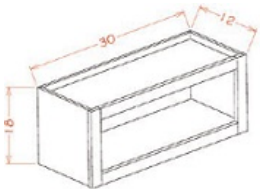

Wall Open Cabinet - Accessories

Silver Horizon

WOC3018	Wall Open Cabinet - 30"W x 12"D x 18"H	$139.87