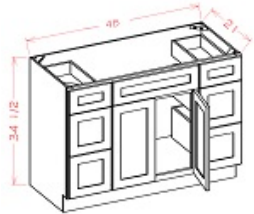

Single Door Vanity Combo - Bathroom Vanities

Silver Horizon

Vddb42	Vanity - 42"W x 34-1/2"H x 21"D - 1 Door - 6&nbs	\$872.16
--------	--	----------

Double Door Vanity Combo - Bathroom Vanities

Silver Horizon