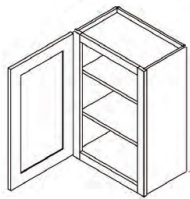

36" High Single Door - Wall Cabinets

Silver Horizon

W0936	Wall Cabinet - 9"W x 12"D x 36"H - 1 Door - 2 Adjustable Shelves	$160.20
W1236	Wall Cabinet - 12"W x 12"D x 36"H - 1 Door - 2 Adjustable Shelve	$184.40
W1536	Wall Cabinet - 15"W x 12"D x 36"H - 1 Door - 2 Adjustable Shelve	$213.44
W1836	Wall Cabinet - 18"W x 12"D x 36"H - 1 Door - 2 Adjustable Shelve	$240.54
W2136	Wall Cabinet - 21"W x 12"D x 36"H - 1 Door - 2 Adjustable Shelve	$278.78