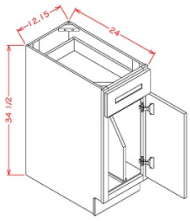

Tray Divider w/ Drawer - Base Cabinets

Silver Horizon

B12TD	Tray Divider Base - 12"W x 34-1/2"H x 24"D - 1 Door - 1 Drawer - 1	$335.89
B15TD	Tray Divider Base - 15"W x 34-1/2"H x 24"D - 1 Door - 1 Drawer - 1	$366.38
B18TD	Tray Divider Base - 18"W x 34-1/2"H x 24"D - 1 Door - 1 Drawer - 2	$423.98