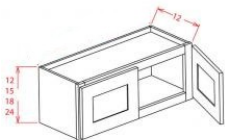

30" Bridge - Wall Cabinets

Silver Horizon

W3012	Wall Cabinet - 30"W x 12"D x 12"H - 2 Doors	$183.92
W3015	Wall Cabinet - 30"W x 12"D x 15"H - 2 Doors	$205.21
W3018	Wall Cabinet - 30"W x 12"D x 18"H - 2 Doors	$223.60
W3024	Wall Cabinet - 30"W x 12"D x 24"H - 2 Doors	$267.16