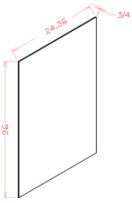

Finished Panel - Panels and Fillers

Silver Horizon

FPV4296	Finish Back Panel - 42"W x 1/4"D x 96"H - Finished on one Side	\$124.38
---------	--	----------

Thick Finished Panel - Panels and Fillers

Silver Horizon