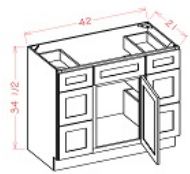

Single Door Vanity Combo - Bathroom Vanities

Silver Horizon

Vddb42	Vanity - 42"W x 34-1/2"H x 21"D - 1 Door - 6&nbs	$872.16