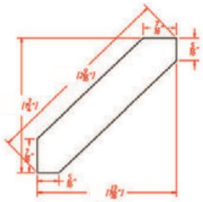

Crown Molding Long Flat - Moldings

Silver Horizon

LACM8	Large Angular Crown Molding - 96"L x 3"H (Takes Up 3" of Wall Sp	\$94.86
-------	--	---------

Angular Crown Molding - Moldings

Silver Horizon

ACM8

Angular Crown Molding Flat - 96"L x 2-9/16"H (Takes Up 1-3/4" of