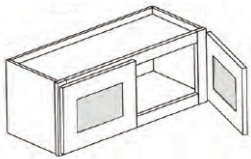

Stacker Cabinet with Glass Doors (Double Door) - Wall Cabinets

Silver Horizon

W2412GD	Glass Door Stacker Cabinet - Includes Cabinet W2412&n	$161.17
W2415GD	Glass Door Stacker Cabinet - Includes Cabinet W2415 with Glass D	$185.37
W2418GD	Glass Door Stacker Cabinet - Includes Cabinet W2418 with Glass D	$214.41
W2712GD	Glass Door Stacker Cabinet - Includes Cabinet W2712&n	$183.43
W2715GD	Glass Door Stacker Cabinet - Includes Cabinet W2715 with Glass D	$207.63
W2718GD	Glass Door Stacker Cabinet - Includes Cabinet W2718 with Glass D	$236.67
W3012GD	Glass Door Stacker Cabinet - Includes Cabinet W3012&n	$193.11
W3015GD	Glass Door Stacker Cabinet - Includes Cabinet W3015 with Glass D	$229.41
W3018GD	Glass Door Stacker Cabinet - Includes Cabinet W3018 with Glass D	$247.80
W3312GD	Glass Door Stacker Cabinet - Includes Cabinet W3312&n	$202.79
W3315GD	Glass Door Stacker Cabinet - Includes Cabinet W3315 with Glass D	$226.99
W3318GD	Glass Door Stacker Cabinet - Includes Cabinet W3318 with Glass D	$256.03
W3612GD	Glass Door Stacker Cabinet - Includes Cabinet W3612&n	$212.96
W3615GD	Glass Door Stacker Cabinet - Includes Cabinet W3615 with Glass D	$242.00
W3618GD	Glass Door Stacker Cabinet - Includes Cabinet W3618 with Glass D	$272.97