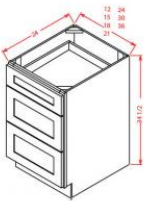

Three Drawer Pack Base - Base Cabinets

Silver Horizon

3DB12	Drawer Pack - 12"W x 24"D x 34-1/2"H - 3 Drawers	$390.10
3DB15	Drawer Pack - 15"W x 24"D x 34-1/2"H - 3 Drawers	$428.34
3DB18	Drawer Pack - 18"W x 24"D x 34-1/2"H - 3 Drawers	$457.38
3DB21	Drawer Pack - 21"W x 24"D x 34-1/2"H - 3 Drawers	$485.45
3DB24	Drawer Pack - 24"W x 24"D x 34-1/2"H - 3 Drawers	$514.49
3DB30	Drawer Pack - 30"W x 24"D x 34-1/2"H - 3 Drawers	$580.31
3DB36	Drawer Pack - 36"W x 24"D x 34-1/2"H - 3 Drawers	$659.69