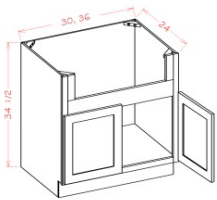

Farm Sink Base - Base Cabinets

Silver Horizon

FSB30	Farm Sink Base - 30"W x 24"D x 34-1/2"H - 2 Doors (14-3/4"W x 19	$339.76
FSB36	Farm Sink Base - 36"W x 24"D x 34-1/2"H - 2 Doors (17-3/4"	$412.85