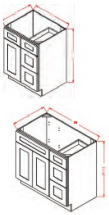

Vanity Combo Base - Drawers Right - Bathroom Vanities

Silver Horizon

V3021DR	Vanity - 30"W x 34-1/2"H x 21"D - 1 Door - 3 Right Drawers	$508.68
V3621DR	Vanity - 36"W x 34-1/2"H x 21"D - 2 Doors - 3 Right D	$563.37