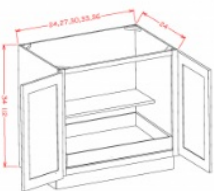

Full Height Single Door Triple Rollout Shelf Bases - Base Cabinets

Silver Horizon

B18FH3RS	Full Height Rollout Shelf Base - 18"W x 34-1/2"H x 24"D - 1 Door -3	\$679.05
B21FH3RS	Full Height Rollout Shelf Base - 21"W x 34-1/2"H x 24"D - 1 Door -3	\$740.52

Full Height Tray Divider Base - Base Cabinets

Silver Horizon

B12FHTD	Full Height Tray Divider Base - 12"W x 34-1/2"H x 24"D - 1 Door -1	\$434.14
B15FHTD	Full Height Tray Divider Base - 15"W x 34-1/2"H x 24"D - 1 Door -1	\$483.03
B18FHTD	Full Height Tray Divider Base - 18"W x 34-1/2"H x 24"D - 1 Door -2	\$556.11

Full Height Double Door Single Rollout Shelf Bases - Base Cabinets

Silver Horizon

B24FH1RS	Full Height Rollout Shelf Base - 24"W x 34-1/2"H x 24"D - 2 Doors -	\$653.40
B27FH1RS	Full Height Rollout Shelf Base - 27"W x 34-1/2"H x 24"D - 2 Doors -	\$713.41
B30FH1RS	Full Height Rollout Shelf Base - 30"W x 34-1/2"H x 24"D - 2 Doors -	\$803.92
B33FH1RS	Full Height Rollout Shelf Base - 33"W x 34-1/2"H x 24"D - 2 Doors -	\$857.16
B36FH1RS	Full Height Rollout Shelf Base - 36"W x 34-1/2"H x 24"D - 2 Doors -	\$914.27