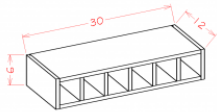

Wall Wine Cubby - Accessories

Silver Horizon

WWC630	Wall Wine Cubby - 30"W X 6"H X 12"D	$142.78