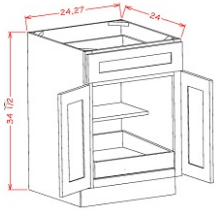

Double Door Single Rollout Shelf Base - Base Cabinets

Silver Horizon

B241RS	Rollout Shelf Base - 24"W x 34-1/2"H x 24"D - 2 Doors - 1 Drawer -1	$465.60
B271RS	Rollout Shelf Base - 27"W x 34-1/2"H x 24"D - 2 Doors - 1 Drawer -1	$507.71
B301RS	Rollout Shelf Base - 30"W x 34-1/2"H x 24"D - 2 Doors - 1 Drawer	$580.31
B331RS	Rollout Shelf Base - 33"W x 34-1/2"H x 24"D - 2 Doors - 2 Drawer	$615.64
B361RS	Rollout Shelf Base - 36"W x 34-1/2"H x 24"D - 2 Doors - 2 Drawer	$654.36