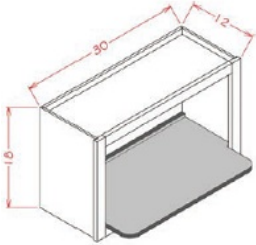

Wall Microwave Shelf - Accessories

Silver Horizon

WMSSHELF	Wall Microwave Shelf - 26-1/2"W x 17"D x 3/4"T (Only shelf, to b	$82.28

Floating Shelf - Accessories

Silver Horizon