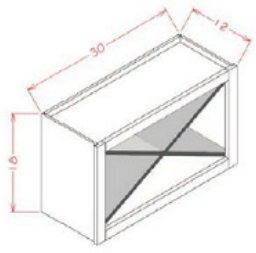

Wall Open Cabinet - Accessories

Silver Horizon

WOC3018	Wall Open Cabinet - 30"W x 12"D x 18"H	\$139.87
---------	--	----------

Wall X Wine Rack - Accessories

Silver Horizon

WXRSHLF	Wall X Wine Rack - 30"W x 12"D x 18"H - Only X shelf (to be used	\$47.43
---------	--	---------