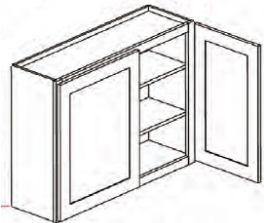

36" High Double Door - Wall Cabinets

Silver Horizon

W2436	Wall Cabinet - 24"W x 12"D x 36"H - 2 Doors &dash; 2 Adjustable	$321.86
W2736	Wall Cabinet - 27"W x 12"D x 36"H - 2 Doors &dash; 2 Adjustable	$349.44
W3036	Wall Cabinet - 30"W x 12"D x 36"H - 2 Doors &dash; 2 Adjustable	$376.55
W3336	Wall Cabinet - 33"W x 12"D x 36"H - 2 Doors &dash; 2 Adjustable	$405.59
W3636	Wall Cabinet - 36"W x 12"D x 36"H - 2 Doors &dash; 2 Adjustable	$431.24