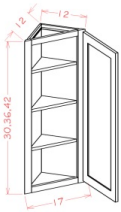

Angle Wall Cabinets - Wall Cabinets

Silver Horizon

AW1230	Triangle End Cabinet - 17"W x 12"D x 30"H - 1 Door - 2 Shelves	$195.05
AW1236	Triangle End Cabinet - 17"W x 12"D x 36"H - 1 Door - 2 Shelves	$211.99
AW1242	Triangle End Cabinet - 17"W x 12"D x 42"H - 1 Door - 3 Shelves	$231.35