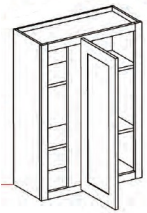

Wall Blind Corner - Wall Cabinets

Silver Horizon

WBC2730	Wall Blind Corner - 27"W x 12"D x 30"H (Wall Space: Min. 28"/ Ma	$262.81
WBC2736	Wall Blind Corner - 27"W x 12"D x 36"H (Wall Space: Min. 28"/ Ma	$295.72
WBC2742	Wall Blind Corner - 27"W x 12"D x 42"H (Wall Space: Min. 28"/ Ma	$344.60