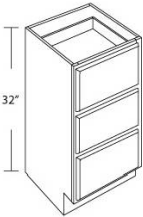

Vanity Drawer Base Cabinet - Bathroom Vanities

Simplicity Maple

VDB1221-34	Vanity Drawer Base Cabinet- 34 1/2"H x 12"W x 21"D	$260.00
VDB1521-34	Vanity Drawer Base Cabinet- 34 1/2"H x 15"W x 21"D	$271.08