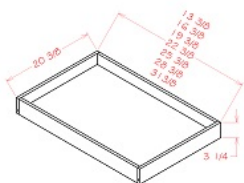

**Wine Rack - Accessories**

**Simplicity Maple**

WR3018	Wine Rack - 30"W x 12"D x 18"H	\$289.84
--------	--------------------------------	----------

**Plate Rack - Accessories**

**Simplicity Maple**

PR3018	Plate Rack - 30"W x 12"D x 18"H	\$362.30
--------	---------------------------------	----------

MW3030	Microwave Oven - 30"W x 12"D x 30"H (Opening is 17-1/2"H)	\$333.31
MW3042	Microwave Oven - 30"W x 12"D x 42"H (Opening is 17-1/2"H)	\$350.36

**Roll Out Tray - Accessories**

**Simplicity Maple**

ROD-B18	Roll-out Tray - 18"W (Hardware Included)	\$115.08
ROD-B21	Roll-out Tray - 21"W (Hardware Included)	\$120.19
ROD-B24	Roll-out Tray - 24"W (Hardware Included)	\$127.87
ROD-B27	Roll-out Tray - 27"W (Hardware Included)	\$132.98
ROD-B30	Roll-out Tray - 30"W (Hardware Included)	\$138.10
ROD-B33	Roll-out Tray - 33"W (Hardware Included)	\$143.21
ROD-B36	Roll-out Tray - 36"W (Hardware Included)	\$149.18