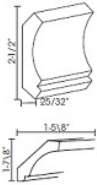

Crown Molding - Moldings

Simplicity Maple

CM-1	Crown Molding - 96"W x 2-1/2"H	$72.46