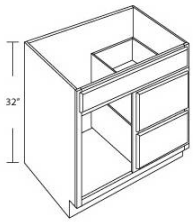

Single Door And Drawer Vanity Sink Base Cabinet - Bathroom Vanities

Simplicity Maple

VSD2421-30	Single Door And Drawer Vanity Sink Base Cabinet- 30"H x 24"W x 21"D	$295.81
VSD3021-30	Single Door And Drawer Vanity Sink Base Cabinet- 30"H x 30"W x 21"D	$340.13
VSD3621-30	Single Door And Drawer Vanity Sink Base Cabinet- 30"H x 36"W x 21"D	$379.35