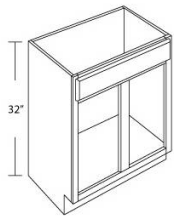

**Valance - Moldings**

**Simplicity Maple**

VST96	Valance - 96"L x 6"H	\$80.13
-------	----------------------	---------

**Double Door Vanity Sink Base Cabinet - Bathroom Vanities**

**Simplicity Maple**

V2421-30	Double Door Vanity Sink Base Cabinet- 30"H x 24"W x 21"D	\$190.95
V2421-34	Double Door Vanity Sink Base Cabinet- 34 1/2"H x 24"W x 21"D	\$241.25
V3021-30	Double Door Vanity Sink Base Cabinet- 30"H x 30"W x 21"D	\$219.93
V3021-34	Double Door Vanity Sink Base Cabinet- 34 1/2"H x 30"W x 21"D	\$257.44
V3621-30	Double Door Vanity Sink Base Cabinet- 30"H x 36"W x 21"D	\$251.48
V3621-34	Double Door Vanity Sink Base Cabinet- 34 1/2"H x 36"W x 21"D	\$274.49