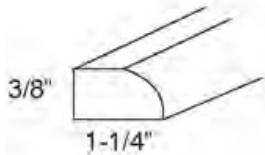

**Crown Molding - Moldings**

**Simplicity Maple**

CM-1	Crown Molding - 96"W x 2-1/2"H	\$72.46
------	--------------------------------	---------

**Royal Crown Molding - Moldings**

**Simplicity Maple**

TCM	Royal Crown Molding - 96"W x 4"H	\$124.46
-----	----------------------------------	----------

Dental / Rope Molding - Moldings

Simplicity Maple

DM Dental Molding - 96"W x 3/4"T (To go with the TCM) \$48.59

RM Rope Molding - 96"W x 3/4"T (To go with the TCM) \$48.59

Light Rail Molding - Moldings

Simplicity Maple

LRM Light Rail Molding - 96"L x 1-1/2"W x 3/4"H \$65.64

Scribe - Moldings

Simplicity Maple

SM8 Scribe Molding - 96"L x 1-1/4"H x 3/8"W \$28.13

Outside Corner Molding - Moldings

Simplicity Maple

OCM8 Outside Corner Molding - 96"W x 3/4"W x 3/4"H \$28.13