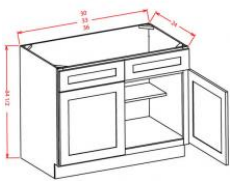

Sink Base - Base Cabinets

Simplicity Maple

SB27	Sink Base - 27"W x 24"D x 34-1/2"H - 2 Doors - 1 Header	$256.59
SB30	Sink Base - 30"W x 24"D x 34-1/2"H - 2 Doors - 2 Headers	$269.38
SB33	Sink Base - 33"W x 24"D x 34-1/2"H - 2 Doors - 2 Headers	$281.31
SB36	Sink Base - 36"W x 24"D x 34-1/2"H - 2 Doors - 2 Headers	$288.99
SB39	Sink Base - 39"W x 24"D x 34-1/2"H - 2 Doors - 2 Headers	$295.81
SB42	Sink Base - 42"W x 24"D x 34-1/2"H - 2 Doors - 2 Headers	$301.77