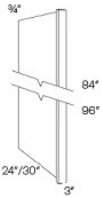

## Tall Fillers - Panels and Fillers

Simplicity Maple

TF396	Tall Filler - 3"W x 96"H x 3/4"T	\$96.33
TF696	Tall Filler - 6"W x 96"H x 3/4"T	\$199.48

## Refrigerator Panels - Panels and Fillers

Simplicity Maple

REP3	Refrigerator End Panel - 24"W x 96"H x 1/2"T (3" return - SOLID)	\$168.79
REP96	Refrigerator End Panel - 24"W x 96"H x 1/2"T	\$124.46