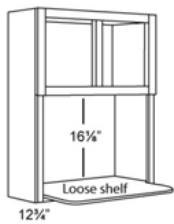

**Wine Rack - Accessories**

**Simplicity Maple**

WR3018	Wine Rack - 30"W x 12"D x 18"H	\$289.84
--------	--------------------------------	----------

**Plate Rack - Accessories**

**Simplicity Maple**

PR3018	Plate Rack - 30"W x 12"D x 18"H	\$362.30
--------	---------------------------------	----------

**Trash Can Pull-Out - Accessories**

**Simplicity Maple**

TC15	Trash Can Pull-Out - Fits B15	\$375.94
TCR-P21	Trash Can Pull-Out - Fits B18 or B21	\$603.55

**Microwave Wall Cabinet - Accessories**

**Simplicity Maple**

MW3030	Microwave Oven - 30"W x 12"D x 30"H (Opening is 17-1/2"H)	\$333.31
MW3042	Microwave Oven - 30"W x 12"D x 42"H (Opening is 17-1/2"H)	\$350.36

**Roll Out Tray - Accessories**

**Simplicity Maple**

ROD-B18	Roll-out Tray - 18"W (Hardware Included)	\$115.08
ROD-B21	Roll-out Tray - 21"W (Hardware Included)	\$120.19
ROD-B24	Roll-out Tray - 24"W (Hardware Included)	\$127.87
ROD-B27	Roll-out Tray - 27"W (Hardware Included)	\$132.98
ROD-B30	Roll-out Tray - 30"W (Hardware Included)	\$138.10
ROD-B33	Roll-out Tray - 33"W (Hardware Included)	\$143.21
ROD-B36	Roll-out Tray - 36"W (Hardware Included)	\$149.18