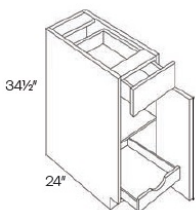

Single Door with Drawer Base - Base Cabinets

Soho White

B09	Base - 9"W x 34-1/2"H x 24"D - 1 Door - 1 Drawer - 1 Full Shelf	\$265.37
B12	Base - 12"W x 34-1/2"H x 24"D - 1 Door - 1 Drawer - 1 Full Shelf	\$300.13
B15	Base - 15"W x 34-1/2"H x 24"D - 1 Door - 1 Drawer - 1 Full Shelf	\$313.46
B18	Base - 18"W x 34-1/2"H x 24"D - 1 Door - 1 Drawer - 1 Full Shelf	\$330.26
B21	Base - 21"W x 34-1/2"H x 24"D - 1 Door - 1 Drawer - 1 Full Shelf	\$370.82

Single Door with Drawer Base with 1 POS - Base Cabinets

Soho White

B12-POS1	Base - 12"W x 34-1/2"H x 24"D - 1 Door - 1 Drawer - 1 Full Shelf -	\$447.31
B15-POS1	Base - 15"W x 34-1/2"H x 24"D - 1 Door - 1 Drawer - 1 Full Shelf -	\$464.11
B18-POS1	Base - 18"W x 34-1/2"H x 24"D - 1 Door - 1 Drawer - 1 Full Shelf -	\$492.50
B21-POS1	Base - 21"W x 34-1/2"H x 24"D - 1 Door - 1 Drawer - 1 Full Shelf -	\$544.65