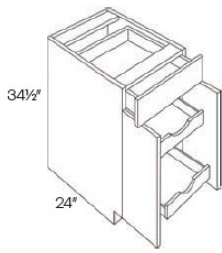

Double Door with Drawer(s) Base with 1 POS - Base Cabinets

Soho White

B24-POS1	Base - 24"W x 34-1/2"H x 24"D - 2 Doors - 1 Drawer - 1 Full Shelf -	\$576.52
B27-POS1	Base - 27"W x 34-1/2"H x 24"D - 2 Doors - 1 Drawer - 1 Full Shelf -	\$619.97
B30-POS1	Base - 30"W x 34-1/2"H x 24"D - 2 Doors - 2 Drawers - 1 Full Shelf	\$687.77
B33-POS1	Base - 33"W x 34-1/2"H x 24"D - 2 Doors - 2 Drawers - 1 Full Shelf	\$724.27
B36-POS1	Base - 36"W x 34-1/2"H x 24"D - 2 Doors - 2 Drawers - 1 Full Shelf	\$759.04
B42-POS1	Base - 42"W x 34-1/2"H x 24"D - 2 Doors - 2 Drawers - 1 Full Shelf	\$800.17

Double Door with Drawer(s) Base with 2 POS - Base Cabinets

Soho White

B24-POS2	Base - 24"W x 34-1/2"H x 24"D - 2 Doors - 1 Drawer - 2 Pull Out She	\$709.21
B27-POS2	Base - 27"W x 34-1/2"H x 24"D - 2 Doors - 1 Drawer - 2 Pull Out She	\$757.88
B30-POS2	Base - 30"W x 34-1/2"H x 24"D - 2 Doors - 2 Drawers - 2 Pull Out Sh	\$832.04
B33-POS2	Base - 33"W x 34-1/2"H x 24"D - 2 Doors - 2 Drawers - 2 Pull Out Sh	\$875.50
B36-POS2	Base - 36"W x 34-1/2"H x 24"D - 2 Doors - 2 Drawers - 2 Pull Out Sh	\$920.11
B42-POS2	Base - 42"W x 34-1/2"H x 24"D - 2 Doors - 2 Drawers - 2 Pull Out Sh	\$969.94