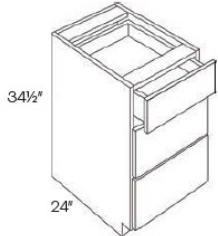

Corner Sink Full Height Base Cabinet - Base Cabinets

Soho White

CSB36-FH	Corner Sink Full Height Base Cabinet - 32"W x 34-1/2"H x 24"D - 1 F	\$757.88
----------	---	----------

3 Drawer Pack Base - Base Cabinets

Soho White

DB12	Drawer Pack- 12"W x 34-1/2"H x 24"D - 3 Drawers	\$475.12
DB15	Drawer Pack- 15"W x 34-1/2"H x 24"D - 3 Drawers	\$497.14
DB18	Drawer Pack- 18"W x 34-1/2"H x 24"D - 3 Drawers	\$507.57
DB21	Drawer Pack- 21"W x 34-1/2"H x 24"D - 3 Drawers	\$524.37
DB24	Drawer Pack- 24"W x 34-1/2"H x 24"D - 3 Drawers	\$542.33
DB27	Drawer Pack- 27"W x 34-1/2"H x 24"D - 3 Drawers	\$568.99
DB30	Drawer Pack- 30"W x 34-1/2"H x 24"D - 3 Drawers	\$586.95
DB33	Drawer Pack- 33"W x 34-1/2"H x 24"D - 3 Drawers	\$615.34
DB36	Drawer Pack- 36"W x 34-1/2"H x 24"D - 3 Drawers	\$657.06