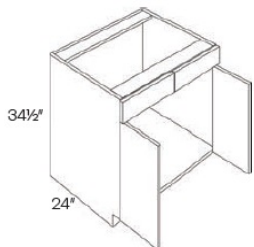

Double Drawer Double Door Sink Base - Base Cabinets

Soho White

SB30	Sink Base - 30"W x 34-1/2"H x 24"D - 2 Doors - 2 Headers	$419.50
SB33	Sink Base - 33"W x 34-1/2"H x 24"D - 2 Doors - 2 Headers	$445.57
SB36	Sink Base - 36"W x 34-1/2"H x 24"D - 2 Doors - 2 Headers	$453.68
SB39	Sink Base - 39"W x 34-1/2"H x 24"D - 2 Doors - 2 Headers	$467.01
SB42	Sink Base - 42"W x 34-1/2"H x 24"D - 2 Doors - 2 Headers	$475.12