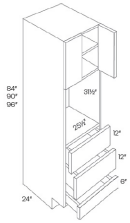

Oven Cabinet - Tall Cabinets

Soho White

OV3084	Oven Cabinet - 30"W x 84"H x 24"D - 1 Upper Shelf (Max opening 52.5	$1164.05
OV3090	Oven Cabinet - 30"W x 90"H x 24"D - 1 Upper Shelf (Max opening 52.5	$1236.48
OV3096	Oven Cabinet - 30"W x 96"H x 24"D - 2 Upper Shelves (Max opening 52	$1309.48