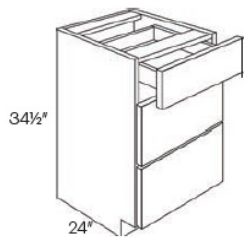

Vanity Drawer Base - Bathroom Vanities

Soho White

VDB12	Vanity Drawer Base - 12"W x 34-1/2"H x 21"D - 3 Drawers	$419.50
VDB15	Vanity Drawer Base - 15"W x 34-1/2"H x 21"D - 3 Drawers	$456.00
VDB18	Vanity Drawer Base - 18"W x 34-1/2"H x 21"D - 3 Drawers	$475.12