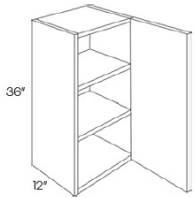

36" High Single Door - Wall Cabinets

Soho White

W0936	Wall - 09"W x 36"H x 12"D - 1 Door - 2 Shelves	$198.74
W1236	Wall - 12"W x 36"H x 12"D - 1 Door - 2 Shelves	$219.60
W1536	Wall - 15"W x 36"H x 12"D - 1 Door - 2 Shelves	$265.95
W1836	Wall - 18"W x 36"H x 12"D - 1 Door - 2 Shelves	$295.50
W2136	Wall - 21"W x 36"H x 12"D - 1 Door - 2 Shelves	$320.99