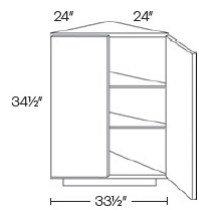

Base End Angle Cabinet - Base Cabinets

Soho White

BEC24	Base End Angle Cabinet - 24"W x 34-1/2"H x 24"D - 2 Doors - 1 Shelf	\$380.09
-------	---	----------

Base End Straight Cabinet - Base Cabinets

Soho White