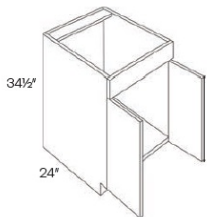

Single Drawer Double Door Sink Base - Base Cabinets

Soho White

SB24	Sink Base - 24"W x 34-1/2"H x 24"D - 2 Doors - 1 Header	$367.35
SB27	Sink Base - 27"W x 34-1/2"H x 24"D - 2 Doors - 1 Header	$395.74