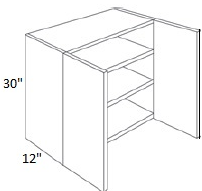

30" High Double Door - Wall Cabinets

Soho White

W2430	Wall - 24"W x 30"H x 12"D - 2 Doors - 2 Shelves	$286.81
W2730	Wall - 27"W x 30"H x 12"D - 2 Doors - 2 Shelves	$315.78
W3030	Wall - 30"W x 30"H x 12"D - 2 Doors - 2 Shelves	$322.15
W3330	Wall - 33"W x 30"H x 12"D - 2 Doors - 2 Shelves	$352.86
W3630	Wall - 36"W x 30"H x 12"D - 2 Doors - 2 Shelves	$373.72
W3930	Wall - 39"W x 30"H x 12"D - 2 Doors - 2 Shelves	$405.01
W4230	Wall - 42"W x 30"H x 12"D - 2 Doors - 2 Shelves	$428.77