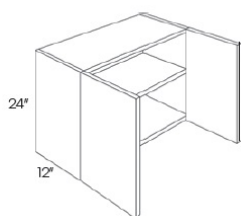

24" High - Wall Cabinets

Soho White

W2424	Wall - 24"W x 24"H x 12"D - 2 Doors - 1 Shelf (No center brace)	$288.55
W2724	Wall - 27"W x 24"H x 12"D - 2 Doors - 1 Shelf (No center brace)	$291.44
W3024	Wall - 30"W x 24"H x 12"D - 2 Doors - 1 Shelf (No center brace)	$301.29
W3324	Wall - 33"W x 24"H x 12"D - 2 Doors - 1 Shelf (No center brace)	$311.72
W3624	Wall - 36"W x 24"H x 12"D - 2 Doors - 1 Shelf (No center brace)	$334.32
W4224	Wall - 42"W x 24"H x 12"D - 2 Doors - 1 Shelf (No center brace)	$375.46