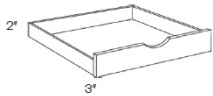

Pull Out Shelf - Accessories

Soho White

POS12	Pull Out Shelf - 2"H x 21"D (For 12"W base cabinet) (Ball bearing g	$99.08
POS15	Pull Out Shelf - 2"H x 21"D (For 15"W base cabinet) (Ball bearing g	$103.71
POS18	Pull Out Shelf - 2"H x 21"D (For 18"W base cabinet) (Ball bearing g	$114.72
POS21	Pull Out Shelf - 2"H x 21"D (For 21"W base cabinet) (Ball bearing g	$120.51
POS24	Pull Out Shelf - 2"H x 21"D (For 24"W base cabinet) (Ball bearing g	$136.16
POS27	Pull Out Shelf - 2"H x 21"D (For 27"W base cabinet) (Ball bearing g	$141.37
POS30	Pull Out Shelf - 2"H x 21"D (For 30"W base cabinet) (Ball bearing g	$147.75
POS33	Pull Out Shelf - 2"H x 21"D (For 33"W base cabinet) (Ball bearing g	$154.12
POS36	Pull Out Shelf - 2"H x 21"D (For 36"W base cabinet) (Ball bearing g	$165.13
POS42	Pull Out Shelf - 2"H x 21"D (For 42"W base cabinet) (Ball bearing g	$173.24