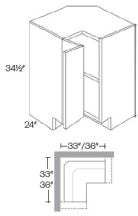

2 Drawer Pack Base - Base Cabinets

Soho White

DB24-2	Drawer Pack - 24"W x 34-1/2"H x 24"D - 2 Drawers	\$542.33
DB30-2	Drawer Pack - 30"W x 34-1/2"H x 24"D - 2 Drawers	\$586.95
DB36-2	Drawer Pack - 36"W x 34-1/2"H x 24"D - 2 Drawers	\$657.06

Easy Reach Base Corner Cabinet - Base Cabinets

Soho White

BSQC33L	Easy Reach Corner Base Cabinet (w/o lazy susan) - 29"W x 34-1/2"H x	\$677.92
BSQC33R	Easy Reach Corner Base Cabinet (w/o lazy susan) - 29"W x 34-1/2"H x	\$677.92
BSQC36L	Easy Reach Corner Base Cabinet (w/o lazy susan) - 32"W x 34-1/2"H x	\$677.92
BSQC36R	Easy Reach Corner Base Cabinet (w/o lazy susan) - 32"W x 34-1/2"H x	\$677.92