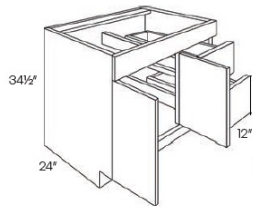

Double Door and Double Drawer Sink Base Vanity - Bathroom Vanities

Soho White

V3621D	Vanity - 36" W x 21" D x 34-1/2" H - 2 Doors - 2 Right Drawers (12"	$618.82
V4221D	Vanity - 42"W x 21"D x 34-1/2"H - 2 Doors - 2 Right Drawers (12"W e	$666.33