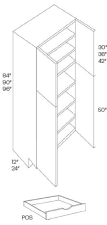

Oven Base Cabinet - Base Cabinets

Soho White

OVB30 Oven Base Cabinet - 30"W x 34-1/2"H x 24"D (Front opening - 28-1/2" \$419.50

Base Transitional Cabinet - Base Cabinets

Soho White

BTC2412 Base Transitional Cabinet - 12"W x 34-1/2"H x 12"-24"D - 1 Door - 2 \$333.74

POS15-3	Pull Out Shelf - For 15"W Pantries (Includes 3 pull out shelves on	\$403.85
POS15-4	Pull Out Shelf - For 15"W Pantries (Includes 4 pull out shelves on	\$504.67
POS18-3	Pull Out Shelf - For 18"W Pantries (Includes 3 pull out shelves on	\$436.30
POS18-4	Pull Out Shelf - For 18"W Pantries (Includes 4 pull out shelves on	\$548.13
UC1524x84	Wall Pantry - 15"W x 84"H x 24"D - 2 Doors - 1 Fixed Shelf - 5 Adju	\$1005.29
UC1524x90	Wall Pantry - 15"W x 90"H x 24"D - 2 Doors - 1 Fixed Shelf - 5 Adju	\$1176.22
UC1524x96	Wall Pantry - 15"W x 96"H x 24"D - 2 Doors - 1 Fixed Shelf - 6 Adju	\$1306.59
UC1824x84	Wall Pantry - 18"W x 84"H x 24"D - 2 Doors - 1 Fixed Shelf - 5 Adju	\$1047.01
UC1824x90	Wall Pantry - 18"W x 90"H x 24"D - 2 Doors - 1 Fixed Shelf - 5 Adju	\$1225.47
UC1824x96	Wall Pantry - 18"W x 96"H x 24"D - 2 Doors - 1 Fixed Shelf - 6 Adju	\$1361.05