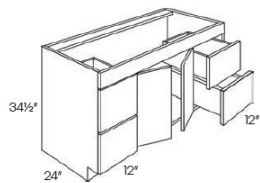

Double Door and Four Drawer Sink Base Vanity - Bathroom Vanities

Soho White

V4821DD	Vanity - 48"W x 34-1/2"H x 24"D - 2 Butt Doors - 2 Right Drawers (1	$743.39