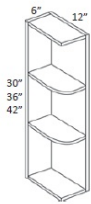

Wall End Shelf - Wall Cabinets

Soho White

WS30	Wall End Shelf - 6"W x 30"H x 12"D - 2 Fixed Shelves (Reversible, S	\$117.62
WS36	Wall End Shelf - 6"W x 36"H x 12"D - 2 Fixed Shelves (Reversible, S	\$139.64
WS42	Wall End Shelf - 6"W x 42"H x 12"D - 3 Fixed Shelves (Reversible, S	\$150.64