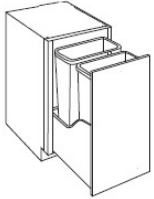

Full Height Waste Basket Base Cabinet - Accessories

Soho White

BWBK21-FH	Waste Basket Base - (Includes cabinet) 21"W x 34-1/2"H x 24"D - Ful	$603.75

Vertical Door Stay (Friction Support) - Accessories

Soho White