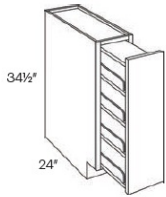

POS24-3	Pull Out Shelf - For 24"W Pantries (Includes 3 pull out shelves on	\$498.30
POS24-4	Pull Out Shelf - For 24"W Pantries (Includes 4 pull out shelves on	\$630.98
POS30-3	Pull Out Shelf - For 30"W Pantries (Includes 3 pull out shelves on	\$534.80
POS30-4	Pull Out Shelf - For 30"W Pantries (Includes 4 pull out shelves on	\$679.65
UC2412x84	Wall Pantry - 24"W x 84"H x 12"D - 4 Doors - 1 Fixed Shelf - 5 Adju	\$1168.11
UC2412x90	Wall Pantry - 24"W x 90"H x 12"D - 4 Doors - 1 Fixed Shelf - 5 Adju	\$1274.72
UC2412x96	Wall Pantry - 24"W x 96"H x 12"D - 4 Doors - 1 Fixed Shelf - 6 Adju	\$1315.86
UC2424x84	Wall Pantry - 24"W x 84"H x 24"D - 4 Doors - 1 Fixed Shelf - 5 Adju	\$1205.77
UC2424x90	Wall Pantry - 24"W x 90"H x 24"D - 4 Doors - 1 Fixed Shelf - 5 Adju	\$1370.32
UC2424x96	Wall Pantry - 24"W x 96"H x 24"D - 4 Doors - 1 Fixed Shelf - 6 Adju	\$1523.29
UC3024x84	Wall Pantry - 30"W x 84"H x 24"D - 2 Doors - 1 Fixed Shelf - 5 Adju	\$1387.13
UC3024x90	Wall Pantry - 30"W x 90"H x 24"D - 4 Doors - 1 Fixed Shelf - 5 Adju	\$1576.60
UC3024x96	Wall Pantry - 30"W x 96"H x 24"D - 4 Doors - 1 Fixed Shelf - 6 Adju	\$1751.58

Oven Cabinet - Tall Cabinets

Soho White

OV3084	Oven Cabinet - 30"W x 84"H x 24"D - 1 Upper Shelf (Max opening 52.5	\$1164.05
OV3090	Oven Cabinet - 30"W x 90"H x 24"D - 1 Upper Shelf (Max opening 52.5	\$1236.48
OV3096	Oven Cabinet - 30"W x 96"H x 24"D - 2 Upper Shelves (Max opening 52	\$1309.48

Base Spice Cabinet - Accessories

Soho White

BSP6	Base Spice Pull-Out - 6"W x 34-1/2"H x 24"D (Must be installed betw	\$264.21
BSP9	Base Spice Pull-Out - 9"W x 34-1/2"H x 24"D	\$416.60

Pull Out Shelf - Accessories