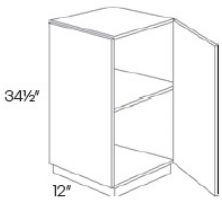

Base End Angle Cabinet - Base Cabinets

Soho White

BEC24	Base End Angle Cabinet - 24"W x 34-1/2"H x 24"D - 2 Doors - 1 Shelf	$380.09