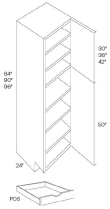

Oven Base Cabinet - Base Cabinets

Soho White

OVB30 Oven Base Cabinet - 30"W x 34-1/2"H x 24"D (Front opening - 28-1/2" \$419.50

Base Transitional Cabinet - Base Cabinets

Soho White

BTC2412 Base Transitional Cabinet - 12"W x 34-1/2"H x 12"-24"D - 1 Door - 2 \$333.74

POS15-3	Pull Out Shelf - For 15"W Pantries (Includes 3 pull out shelves on	\$403.85
POS15-4	Pull Out Shelf - For 15"W Pantries (Includes 4 pull out shelves on	\$504.67
POS18-3	Pull Out Shelf - For 18"W Pantries (Includes 3 pull out shelves on	\$436.30
POS18-4	Pull Out Shelf - For 18"W Pantries (Includes 4 pull out shelves on	\$548.13
UC1524x84	Wall Pantry - 15"W x 84"H x 24"D - 2 Doors - 1 Fixed Shelf - 5 Adju	\$1005.29
UC1524x90	Wall Pantry - 15"W x 90"H x 24"D - 2 Doors - 1 Fixed Shelf - 5 Adju	\$1176.22
UC1524x96	Wall Pantry - 15"W x 96"H x 24"D - 2 Doors - 1 Fixed Shelf - 6 Adju	\$1306.59
UC1824x84	Wall Pantry - 18"W x 84"H x 24"D - 2 Doors - 1 Fixed Shelf - 5 Adju	\$1047.01
UC1824x90	Wall Pantry - 18"W x 90"H x 24"D - 2 Doors - 1 Fixed Shelf - 5 Adju	\$1225.47
UC1824x96	Wall Pantry - 18"W x 96"H x 24"D - 2 Doors - 1 Fixed Shelf - 6 Adju	\$1361.05