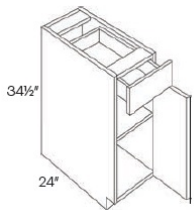

Single Door with Drawer Base - Base Cabinets

Soho White

B09	Base - 9"W x 34-1/2"H x 24"D - 1 Door - 1 Drawer - 1 Full Shelf	\$265.37
B12	Base - 12"W x 34-1/2"H x 24"D - 1 Door - 1 Drawer - 1 Full Shelf	\$300.13
B15	Base - 15"W x 34-1/2"H x 24"D - 1 Door - 1 Drawer - 1 Full Shelf	\$313.46
B18	Base - 18"W x 34-1/2"H x 24"D - 1 Door - 1 Drawer - 1 Full Shelf	\$330.26
B21	Base - 21"W x 34-1/2"H x 24"D - 1 Door - 1 Drawer - 1 Full Shelf	\$370.82