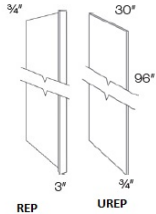

Refrigerator End Panel - Panels and Fillers

Soho White

REP384	Refrigerator End Panel - 24"W x 84"H x 1/2"D (3" Return - SOLID, On	$259.58
REP390	Refrigerator End Panel - 24"W x 90"H x 1/2"D (3" Return - SOLID, On	$268.85
REP396	Refrigerator End Panel - 24"W x 96"H x 1/2"D (3" Return - SOLID, On	$286.81
UREP30	Universal Refrigerator End Panel - 30"W x 96"H x 3/4"D (All sides a	$370.82