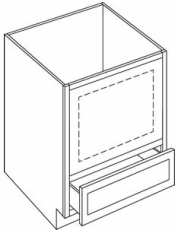

Microwave Base Cabinet - Base Cabinets

Soho White

MCB30 Microwave Base Cabinet - 30"W x 34-1/2"H x 24"D (Front Opening - 28" $586.95