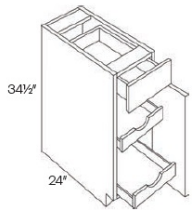

Single Door with Drawer Base - Base Cabinets

Soho White

B09	Base - 9"W x 34-1/2"H x 24"D - 1 Door - 1 Drawer - 1 Full Shelf	\$265.37
B12	Base - 12"W x 34-1/2"H x 24"D - 1 Door - 1 Drawer - 1 Full Shelf	\$300.13
B15	Base - 15"W x 34-1/2"H x 24"D - 1 Door - 1 Drawer - 1 Full Shelf	\$313.46
B18	Base - 18"W x 34-1/2"H x 24"D - 1 Door - 1 Drawer - 1 Full Shelf	\$330.26
B21	Base - 21"W x 34-1/2"H x 24"D - 1 Door - 1 Drawer - 1 Full Shelf	\$370.82

Single Door with Drawer Base with 1 POS - Base Cabinets

Soho White

B12-POS1	Base - 12"W x 34-1/2"H x 24"D - 1 Door - 1 Drawer - 1 Full Shelf -	\$447.31
B15-POS1	Base - 15"W x 34-1/2"H x 24"D - 1 Door - 1 Drawer - 1 Full Shelf -	\$464.11
B18-POS1	Base - 18"W x 34-1/2"H x 24"D - 1 Door - 1 Drawer - 1 Full Shelf -	\$492.50
B21-POS1	Base - 21"W x 34-1/2"H x 24"D - 1 Door - 1 Drawer - 1 Full Shelf -	\$544.65

Single Door with Drawer Base with 2 POS - Base Cabinets

Soho White

B12-POS2	Base - 12"W x 34-1/2"H x 24"D - 1 Door - 1 Drawer - 1 Full Shelf -	\$543.49
B15-POS2	Base - 15"W x 34-1/2"H x 24"D - 1 Door - 1 Drawer - 1 Full Shelf -	\$564.35
B18-POS2	Base - 18"W x 34-1/2"H x 24"D - 1 Door - 1 Drawer - 1 Full Shelf -	\$604.33
B21-POS2	Base - 21"W x 34-1/2"H x 24"D - 1 Door - 1 Drawer - 1 Full Shelf -	\$662.85