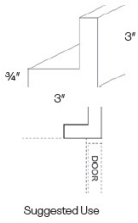

Crown Molding - Moldings

Soho White

CCM	Crown Molding Contemporary - 96"W x 3"H x 3/4"D (Outer ends are fin	$146.59

Scribe Molding - Moldings

Soho White