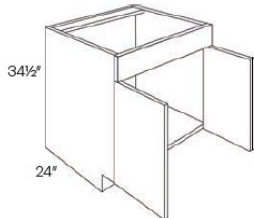

Double Door Sink Base Vanity - Bathroom Vanities

Soho White

V2418	Vanity - 24"W x 34-1/2"H x 18"D - 2 Doors	$234.66
V2421	Vanity - 24"W x 34-1/2"H x 21"D - 2 Doors	$276.96
V3018	Vanity - 24"W x 34-1/2"H x 18"D - 2 Doors	$325.63
V3021	Vanity - 30"W x 34-1/2"H x 21"D - 2 Doors	$343.59
V3621	Vanity - 36"W x 34-1/2"H x 21"D - 2 Doors	$416.60