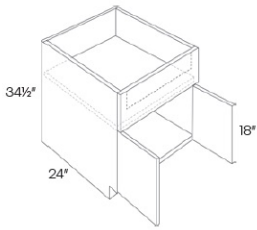

Double Drawer Double Door Sink Base - Base Cabinets

Soho White

SB30	Sink Base - 30"W x 34-1/2"H x 24"D - 2 Doors - 2 Headers	\$419.50
SB33	Sink Base - 33"W x 34-1/2"H x 24"D - 2 Doors - 2 Headers	\$445.57
SB36	Sink Base - 36"W x 34-1/2"H x 24"D - 2 Doors - 2 Headers	\$453.68
SB39	Sink Base - 39"W x 34-1/2"H x 24"D - 2 Doors - 2 Headers	\$467.01
SB42	Sink Base - 42"W x 34-1/2"H x 24"D - 2 Doors - 2 Headers	\$475.12

Double Door Farm Sink Base Cabinet - Base Cabinets

Soho White

SB30-FS	Farm Sink Base - 27"W x 34-1/2"H x 24"D	\$419.50
SB36-FS	Farm Sink Base - 33"W x 34-1/2"H x 24"D	\$453.68

Corner Sink Front - Base Cabinets