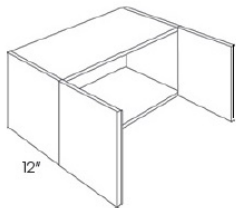

12"-15"-18" High Wall - Wall Cabinets

Soho White

W2118	Wall - 21"W x 18"H x 12"D - 1 Door - NO SHELF	$192.94
W2415	Wall - 24"W x 15"H x 12"D - 2 Doors - NO SHELF	$204.53
W2418	Wall - 24"W x 18"H x 12"D - 2 Doors - NO SHELF	$210.90
W3012	Wall - 30"W x 12"H x 12"D - 2 Doors - NO SHELF	$201.05
W3015	Wall - 30"W x 15"H x 12"D - 2 Doors - NO SHELF	$208.59
W3018	Wall - 30"W x 18"H x 12"D - 2 Doors - NO SHELF	$232.34
W3312	Wall - 33"W x 12"H x 12"D - 2 Doors - NO SHELF	$213.22
W3315	Wall - 33"W x 15"H x 12"D - 2 Doors - NO SHELF	$219.60
W3318	Wall - 33"W x 18"H x 12"D - 2 Doors - NO SHELF	$231.18
W3612	Wall - 36"W x 12"H x 12"D - 2 Doors - NO SHELF	$232.34
W3615	Wall - 36"W x 15"H x 12"D - 2 Doors - NO SHELF	$232.34
W3618	Wall - 36"W x 18"H x 12"D - 2 Doors - NO SHELF	$262.47