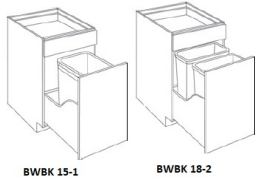

Waste Basket Base Cabinet - Accessories

Soho White

BWBK 15-1	Waste Basket Base - (Includes cabinet) 15"W x 34-1/2"H x 24"D - Sin	\$548.71
BWBK 18-2	Waste Basket Base - (Includes cabinet) 18"W x 34-1/2"H x 24"D - Dou	\$581.73