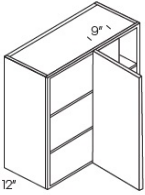

Single Door Wall Blind Corner - Wall Cabinets

Soho White

BLW27/3030	Wall Blind Corner - 27"W x 30"H x 12"D - 1 Door (12"W x 30"H) (Wall	\$407.91
BLW27/3036	Wall Blind Corner - 27"W x 36"H x 12"D - 1 Door (12"W x 36"H) (Wall	\$473.96
BLW27/3042	Wall Blind Corner - 27"W x 42"H x 12"D - 1 Door (12"W x 42"H) (Wall	\$527.27
BLW36/3930	Wall Blind Corner - 36"W x 30"H x 12"D - 1 Door (21"W x 30"H) (Wall	\$487.87
BLW36/3936	Wall Blind Corner - 36"W x 36"H x 12"D - 1 Door (21"W x 36"H) (Wall	\$566.09
BLW36/3942	Wall Blind Corner - 36"W x 42"H x 12"D - 1 Door (21"W x 42"H) (Wall	\$633.88