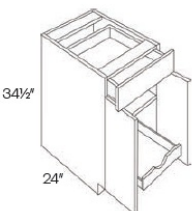

Single Door with Drawer Base with 2 POS - Base Cabinets

Soho White

B12-POS2	Base - 12"W x 34-1/2"H x 24"D - 1 Door - 1 Drawer - 1 Full Shelf -	\$543.49
B15-POS2	Base - 15"W x 34-1/2"H x 24"D - 1 Door - 1 Drawer - 1 Full Shelf -	\$564.35
B18-POS2	Base - 18"W x 34-1/2"H x 24"D - 1 Door - 1 Drawer - 1 Full Shelf -	\$604.33
B21-POS2	Base - 21"W x 34-1/2"H x 24"D - 1 Door - 1 Drawer - 1 Full Shelf -	\$662.85

Double Door with Drawer(s) Base - Base Cabinets

Soho White

B24	Base - 24"W x 34-1/2"H x 24"D - 2 Doors - 1 Drawer - 1 Full Shelf	\$394.00
B27	Base - 27"W x 34-1/2"H x 24"D - 2 Doors - 1 Drawer - 1 Full Shelf	\$431.66
B30	Base - 30"W x 34-1/2"H x 24"D - 2 Doors - 2 Drawers - 1 Full Shelf	\$492.50
B33	Base - 33"W x 34-1/2"H x 24"D - 2 Doors - 2 Drawers - 1 Full Shelf	\$523.21
B36	Base - 36"W x 34-1/2"H x 24"D - 2 Doors - 2 Drawers - 1 Full Shelf	\$547.55
B39	Base - 39"W x 34-1/2"H x 24"D - 2 Doors - 2 Drawers - 1 Full Shelf	\$577.10
B42	Base - 42"W x 34-1/2"H x 24"D - 2 Doors - 2 Drawers - 1 Full Shelf	\$606.65

Double Door with Drawer(s) Base with 1 POS - Base Cabinets

Soho White

B24-POS1	Base - 24"W x 34-1/2"H x 24"D - 2 Doors - 1 Drawer - 1 Full Shelf -	\$576.52
B27-POS1	Base - 27"W x 34-1/2"H x 24"D - 2 Doors - 1 Drawer - 1 Full Shelf -	\$619.97
B30-POS1	Base - 30"W x 34-1/2"H x 24"D - 2 Doors - 2 Drawers - 1 Full Shelf	\$687.77
B33-POS1	Base - 33"W x 34-1/2"H x 24"D - 2 Doors - 2 Drawers - 1 Full Shelf	\$724.27
B36-POS1	Base - 36"W x 34-1/2"H x 24"D - 2 Doors - 2 Drawers - 1 Full Shelf	\$759.04
B42-POS1	Base - 42"W x 34-1/2"H x 24"D - 2 Doors - 2 Drawers - 1 Full Shelf	\$800.17