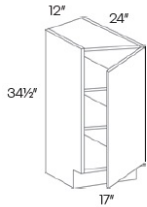

Oven Base Cabinet - Base Cabinets

Soho White

OVB30 Oven Base Cabinet - 30"W x 34-1/2"H x 24"D (Front opening - 28-1/2" \$419.50

Base Transitional Cabinet - Base Cabinets

Soho White

BTC2412 Base Transitional Cabinet - 12"W x 34-1/2"H x 12"-24"D - 1 Door - 2 \$333.74

POS15-3	Pull Out Shelf - For 15"W Pantries (Includes 3 pull out shelves on	\$403.85
POS15-4	Pull Out Shelf - For 15"W Pantries (Includes 4 pull out shelves on	\$504.67
POS18-3	Pull Out Shelf - For 18"W Pantries (Includes 3 pull out shelves on	\$436.30
POS18-4	Pull Out Shelf - For 18"W Pantries (Includes 4 pull out shelves on	\$548.13
UC1524x84	Wall Pantry - 15"W x 84"H x 24"D - 2 Doors - 1 Fixed Shelf - 5 Adju	\$1005.29
UC1524x90	Wall Pantry - 15"W x 90"H x 24"D - 2 Doors - 1 Fixed Shelf - 5 Adju	\$1176.22
UC1524x96	Wall Pantry - 15"W x 96"H x 24"D - 2 Doors - 1 Fixed Shelf - 6 Adju	\$1306.59
UC1824x84	Wall Pantry - 18"W x 84"H x 24"D - 2 Doors - 1 Fixed Shelf - 5 Adju	\$1047.01
UC1824x90	Wall Pantry - 18"W x 90"H x 24"D - 2 Doors - 1 Fixed Shelf - 5 Adju	\$1225.47
UC1824x96	Wall Pantry - 18"W x 96"H x 24"D - 2 Doors - 1 Fixed Shelf - 6 Adju	\$1361.05