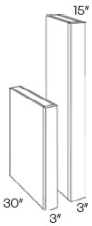

Finished Panels - Panels and Fillers

Soho White

BEP	Base End Panel - 25"W x 34-1/2"H x 3/4"D (All sides are finished)	\$114.72
PLY4X8	Finished Back Panel (Short Grain) - 96"W x 48"H x 1/4"D (One side f	\$406.75

Columns - Panels and Fillers

Soho White

CLM-30X15	Column - 3"W x 30"H x 15"D (Trimable, Finished 3 sides)	\$125.15
CLM-36X15	Column - 3"W x 36"H x 15"D (Trimable, Finished 3 sides)	\$166.87
CLM-42X15	Column - 3"W x 42"H x 15"D (Trimable, Finished 3 sides)	\$166.87
CLM-B30	Column - 3"W x 34-1/2"H x 30"D (Trimable, Finished 3 sides)	\$315.78