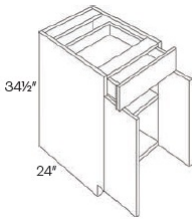

Single Door with Drawer Base with 1 POS - Base Cabinets

Soho White

B12-POS1	Base - 12"W x 34-1/2"H x 24"D - 1 Door - 1 Drawer - 1 Full Shelf -	\$447.31
B15-POS1	Base - 15"W x 34-1/2"H x 24"D - 1 Door - 1 Drawer - 1 Full Shelf -	\$464.11
B18-POS1	Base - 18"W x 34-1/2"H x 24"D - 1 Door - 1 Drawer - 1 Full Shelf -	\$492.50
B21-POS1	Base - 21"W x 34-1/2"H x 24"D - 1 Door - 1 Drawer - 1 Full Shelf -	\$544.65

Single Door with Drawer Base with 2 POS - Base Cabinets

Soho White

B12-POS2	Base - 12"W x 34-1/2"H x 24"D - 1 Door - 1 Drawer - 1 Full Shelf -	\$543.49
B15-POS2	Base - 15"W x 34-1/2"H x 24"D - 1 Door - 1 Drawer - 1 Full Shelf -	\$564.35
B18-POS2	Base - 18"W x 34-1/2"H x 24"D - 1 Door - 1 Drawer - 1 Full Shelf -	\$604.33
B21-POS2	Base - 21"W x 34-1/2"H x 24"D - 1 Door - 1 Drawer - 1 Full Shelf -	\$662.85

Double Door with Drawer(s) Base - Base Cabinets

Soho White

B24	Base - 24"W x 34-1/2"H x 24"D - 2 Doors - 1 Drawer - 1 Full Shelf	\$394.00
B27	Base - 27"W x 34-1/2"H x 24"D - 2 Doors - 1 Drawer - 1 Full Shelf	\$431.66
B30	Base - 30"W x 34-1/2"H x 24"D - 2 Doors - 2 Drawers - 1 Full Shelf	\$492.50
B33	Base - 33"W x 34-1/2"H x 24"D - 2 Doors - 2 Drawers - 1 Full Shelf	\$523.21
B36	Base - 36"W x 34-1/2"H x 24"D - 2 Doors - 2 Drawers - 1 Full Shelf	\$547.55
B39	Base - 39"W x 34-1/2"H x 24"D - 2 Doors - 2 Drawers - 1 Full Shelf	\$577.10
B42	Base - 42"W x 34-1/2"H x 24"D - 2 Doors - 2 Drawers - 1 Full Shelf	\$606.65