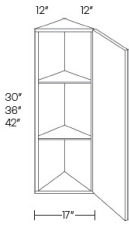

Single Door Wall Blind Corner - Wall Cabinets

Soho White

BLW27/3030	Wall Blind Corner - 27"W x 30"H x 12"D - 1 Door (12"W x 30"H) (Wall	\$407.91
BLW27/3036	Wall Blind Corner - 27"W x 36"H x 12"D - 1 Door (12"W x 36"H) (Wall	\$473.96
BLW27/3042	Wall Blind Corner - 27"W x 42"H x 12"D - 1 Door (12"W x 42"H) (Wall	\$527.27
BLW36/3930	Wall Blind Corner - 36"W x 30"H x 12"D - 1 Door (21"W x 30"H) (Wall	\$487.87
BLW36/3936	Wall Blind Corner - 36"W x 36"H x 12"D - 1 Door (21"W x 36"H) (Wall	\$566.09
BLW36/3942	Wall Blind Corner - 36"W x 42"H x 12"D - 1 Door (21"W x 42"H) (Wall	\$633.88

Double Door Wall Blind Corner - Wall Cabinets

Soho White

BLW39/4230	Wall Blind Corner - 39"W x 30"H x 12"D - 2 Doors (24"W x 30"H) (Wal	\$532.48
BLW39/4236	Wall Blind Corner - 39"W x 36"H x 12"D - 2 Door (24"W x 36"H) (Wall	\$625.77
BLW39/4242	Wall Blind Corner - 39"W x 42"H x 12"D - 2 Door (24"W x 42"H) (Wall	\$692.98
BLW42/4530	Wall Blind Corner - 42"W x 30"H x 12"D - 2 Door (27"W x 30"H) (Wall	\$585.79

Single Door Wall Triangle End Cabinet - Wall Cabinets

Soho White

WEC1230	Triangle End Cabinet - 12"W x 30"H x 12"D - 1 Door - 2 Shelves (Mat	\$194.68
WEC1236	Triangle End Cabinet - 12"W x 36"H x 12"D - 1 Door - 2 Shelves (Mat	\$219.60
WEC1242	Triangle End Cabinet - 12"W x 42"H x 12"D - 1 Door - 3 Shelves (Mat	\$245.09