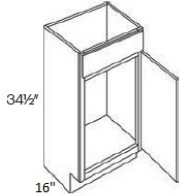

Toe Kick - Moldings

Soho White

TKS	Toe Kick - 96"W x 4-1/2"H x 1/4"D	$45.77

Single Door Sink Base Vanity - Bathroom Vanities

Soho White

V1816	Vanity - 18"W x 34-1/2"H x 16"D - 1 Door	$180.77