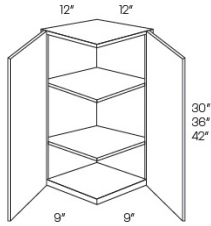

Double Door Wall Blind Corner - Wall Cabinets

Soho White

BLW39/4230	Wall Blind Corner - 39"W x 30"H x 12"D - 2 Doors (24"W x 30"H) (Wal	\$532.48
BLW39/4236	Wall Blind Corner - 39"W x 36"H x 12"D - 2 Door (24"W x 36"H) (Wall	\$625.77
BLW39/4242	Wall Blind Corner - 39"W x 42"H x 12"D - 2 Door (24"W x 42"H) (Wall	\$692.98
BLW42/4530	Wall Blind Corner - 42"W x 30"H x 12"D - 2 Door (27"W x 30"H) (Wall	\$585.79

Single Door Wall Triangle End Cabinet - Wall Cabinets

Soho White

WEC1230	Triangle End Cabinet - 12"W x 30"H x 12"D - 1 Door - 2 Shelves (Mat	\$194.68
WEC1236	Triangle End Cabinet - 12"W x 36"H x 12"D - 1 Door - 2 Shelves (Mat	\$219.60
WEC1242	Triangle End Cabinet - 12"W x 42"H x 12"D - 1 Door - 3 Shelves (Mat	\$245.09

Double Door Wall Triangle End Cabinet - Wall Cabinets

Soho White

WECD1230	Wall End Cabinet - 12"W x 30"H x 12"D - 2 Doors - 2 Shelves	\$245.09
WECD1236	Wall End Cabinet - 12"W x 36"H x 12"D - 2 Doors - 2 Shelves	\$274.64
WECD1242	Wall End Cabinet - 12"W x 42"H x 12"D - 2 Doors - 3 Shelves	\$306.51

Wall End Shelf - Wall Cabinets

Soho White

WS30	Wall End Shelf - 6"W x 30"H x 12"D - 2 Fixed Shelves (Reversible, S	\$117.62
WS36	Wall End Shelf - 6"W x 36"H x 12"D - 2 Fixed Shelves (Reversible, S	\$139.64
WS42	Wall End Shelf - 6"W x 42"H x 12"D - 3 Fixed Shelves (Reversible, S	\$150.64