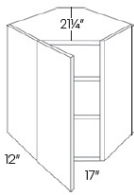

Wall Diagonal Corner - Wall Cabinets

Soho White

CW2430	Wall Diagonal Corner - 24"W x 30"H x 12"D - 1 Door (Requires 24" x	$417.76
CW2436	Wall Diagonal Corner - 24"W x 36"H x 12"D - 1 Door (Requires 24" x	$439.20
CW2442	Wall Diagonal Corner - 24"W x 42"H x 12"D - 1 Door (Requires 24" x	$381.25