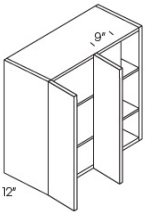

Double Door Wall Blind Corner - Wall Cabinets

Soho White

BLW39/4230	Wall Blind Corner - 39"W x 30"H x 12"D - 2 Doors (24"W x 30"H) (Wal	$532.48
BLW39/4236	Wall Blind Corner - 39"W x 36"H x 12"D - 2 Door (24"W x 36"H) (Wall	$625.77
BLW39/4242	Wall Blind Corner - 39"W x 42"H x 12"D - 2 Door (24"W x 42"H) (Wall	$692.98
BLW42/4530	Wall Blind Corner - 42"W x 30"H x 12"D - 2 Door (27"W x 30"H) (Wall	$585.79