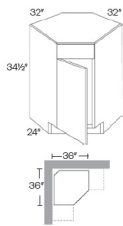

Corner Sink Base Cabinet - Base Cabinets

Soho White

CSB36	Corner Sink Base Cabinet - 32"W x 34-1/2"H x 24"D - 1 Door (Require	$757.88