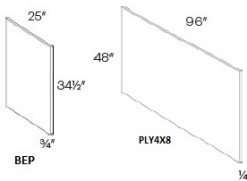

Finished Panels - Panels and Fillers

Soho White

BEP	Base End Panel - 25"W x 34-1/2"H x 3/4"D (All sides are finished)	$114.72
PLY4X8	Finished Back Panel (Short Grain) - 96"W x 48"H x 1/4"D (One side f	$406.75