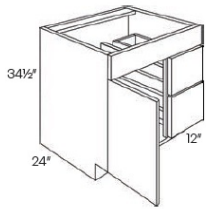

Single Door and Double Drawer Sink Base Vanity - Bathroom Vanities

Soho White

V2421D	Vanity - 24"W x 34-1/2"H x 21"D - 1 Door - 2 Right Drawers (12"W ea	$396.90
V3021D	Vanity - 30"W x 34-1/2"H x 21"D - 1 Door - 2 Right Drawers (12"W ea	$453.10