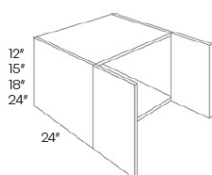

24" Deep - Wall Cabinets

Soho White

W301224	Wall - 30"W x 12"H x 24"D - 2 Doors	$259.00
W301524	Wall - 30"W x 15"H x 24"D - 2 Doors	$282.17
W301824	Wall - 30"W x 18"H x 24"D - 2 Doors	$293.18
W302424	Wall - 30"W x 24"H x 24"D - 2 Doors - 1 Shelf	$392.84
W331224	Wall - 33"W x 12"H x 24"D - 2 Doors	$276.96
W331524	Wall - 33"W x 15"H x 24"D - 2 Doors	$288.55
W331824	Wall - 33"W x 18"H x 24"D - 2 Doors	$299.56
W332424	Wall - 33"W x 24"H x 24"D - 2 Doors - 1 Shelf	$420.65
W361224	Wall - 36"W x 12"H x 24"D - 2 Doors	$300.13
W361524	Wall - 36"W x 15"H x 24"D - 2 Doors	$313.46
W361824	Wall - 36"W x 18"H x 24"D - 2 Doors	$353.44
W362424	Wall - 36"W x 24"H x 24"D - 2 Doors - 1 Shelf	$452.52