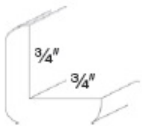

Crown Molding - Moldings

Soho White

CCM	Crown Molding Contemporary - 96"W x 3"H x 3/4"D (Outer ends are fin	\$146.59
-----	---	----------

Scribe Molding - Moldings

Soho White

SCM	Scribe Molding - 96"W x 3/4"H x 1/4"D	\$41.13
-----	---------------------------------------	---------

Outside Corner Molding - Moldings

Soho White

OCM	Outside Corner Molding - 96"W x 3/4"H x 3/4"D	\$55.62
-----	---	---------

Inside Corner Molding - Moldings

Soho White

ICM	Inside Corner Molding - 96"W x 3/4"H x 3/4"D	\$55.62
-----	--	---------