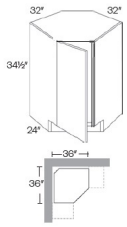

Double Door Farm Sink Base Cabinet - Base Cabinets

Soho White

SB30-FS	Farm Sink Base - 27"W x 34-1/2"H x 24"D	\$419.50
SB36-FS	Farm Sink Base - 33"W x 34-1/2"H x 24"D	\$453.68

Corner Sink Front - Base Cabinets

Soho White

CSF36	Corner Sink Front and Kicker - 18"W (Door front) x 34-1/2"H x 24"D	\$324.47
CSFFL36	Corner Sink Front Floor (Used with CSF36)	\$93.86

Corner Sink Base Cabinet - Base Cabinets

Soho White

CSB36	Corner Sink Base Cabinet - 32"W x 34-1/2"H x 24"D - 1 Door (Require	\$757.88
-------	---	----------

Corner Sink Full Height Base Cabinet - Base Cabinets

Soho White

CSB36-FH	Corner Sink Full Height Base Cabinet - 32"W x 34-1/2"H x 24"D - 1 F	\$757.88
----------	---	----------

3 Drawer Pack Base - Base Cabinets