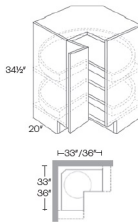

Easy Reach Base Corner Cabinet - Base Cabinets

Soho White

BSQC33L	Easy Reach Corner Base Cabinet (w/o lazy susan) - 29"W x 34-1/2"H x	\$677.92
BSQC33R	Easy Reach Corner Base Cabinet (w/o lazy susan) - 29"W x 34-1/2"H x	\$677.92
BSQC36L	Easy Reach Corner Base Cabinet (w/o lazy susan) - 32"W x 34-1/2"H x	\$677.92
BSQC36R	Easy Reach Corner Base Cabinet (w/o lazy susan) - 32"W x 34-1/2"H x	\$677.92

Easy Reach (with Lazy Susan) Corner Base Cabinet - Base Cabinets

Soho White

CAR33L	Easy Reach Corner Base Cabinet (with lazy susan) - 29"W x 34-1/2"H	\$1071.92
CAR33R	Easy Reach Corner Base Cabinet (with lazy susan) - 29"W x 34-1/2"H	\$1071.92
CAR36L	Easy Reach Corner Base Cabinet (with lazy susan) - 32"W x 34-1/2"H	\$1071.92
CAR36R	Easy Reach Corner Base Cabinet (with lazy susan) - 32"W x 34-1/2"H	\$1071.92