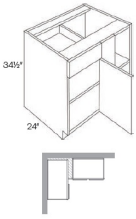

Blind Base Cabinet - Base Cabinets

Soho White

BLB36/39	Blind Base Cabinet - 27"W x 32-1/2"H x 24"D - 1 Door (B9) - 1 Draw	$520.31
BLB39/42	Blind Base Cabinet - 33"W x 32-1/2"H x 24"D - 1 Door (B12) - 1 Draw	$534.80
BLB42/45	Blind Base Cabinet - 39"W x 32-1/2"H x 24"D - 1 Door (B15) - 1 Draw	$573.04
BLB45/48	Blind Base Cabinet - 45"W x 32-1/2"H x 24"D - 1 Door (B18) - 1 Draw	$618.82