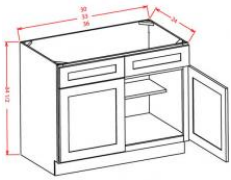

Sink Base - Base Cabinets

Toffee Maple

SB24	Sink Base - 24"W x 24"D x 34-1/2"H - 2 Doors 1 Header	$330.00
SB27	Sink Base - 27"W x 24"D x 34-1/2"H - 2 Doors 1 Header	$356.54
SB30	Sink Base - 30"W x 24"D x 34-1/2"H - 2 Doors 2 Headers	$376.99
SB33	Sink Base - 33"W x 24"D x 34-1/2"H - 2 Doors 2 Headers	$403.52
SB36	Sink Base - 36"W x 24"D x 34-1/2"H - 2 Doors 2 Headers	$407.95
SB39	Sink Base - 39"W x 24"D x 34-1/2"H - 2 Doors 2 Headers (no but	$435.03
SB42	Sink Base - 42"W x 24"D x 34-1/2"H - 2 Doors 2 Headers (no but	$445.54
SB48	Sink Base - 48"W x 24"D x 34-1/2"H - 4 Doors 2 Headers (no but	$498.60