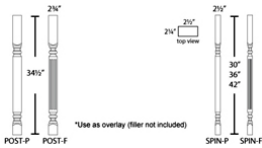

Decorative End - Panels and Fillers

Toffee Maple

BDE24	Base Decorative End- 24"W x 30"H	$178.54
WDE1230	Wall Decorative End- 12"W x 30"H	$73.51
WDE1236	Wall Decorative End- 12"W x 36"H	$105.58
WDE1242	Wall Decorative End- 12"W x 42"H	$123.82

Posts & Spindels - Panels and Fillers

Toffee Maple

Post-F	Decor leg-F- 2 3/4"W x 34 1/2"H	$87.33
Post-P	Decor leg-P- 2 3/4"W x 34 1/2"H	$87.33
Spin-F-30	Spindel-F- 2 1/2"W x 30"H Use as overlay (filler not included)	$43.11
Spin-F-36	Spindel-F- 2 1/2"W x 36"H Use as overlay (filler not included)	$54.72
Spin-F-42	Spindel-F- 2 1/2"W x 42"H Use as overlay (filler not included)	$63.56
Spin-P-30	Spindel-P- 2 1/2"W x 30"H Use as overlay (filler not included)	$43.11
Spin-P-36	Spindel-P- 2 1/2"W x 36"H Use as overlay (filler not included)	$54.72
Spin-P-42	Spindel-P- 2 1/2"W x 42"H Use as overlay (filler not included)	$63.56