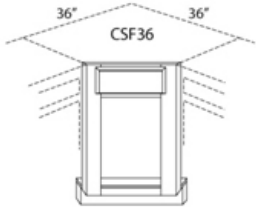

BEC24	Base Angle with 2 Doors- 24"W x 24"D x 34-1/2"H (1 adj shelf)	\$333.32
BEC24	Base End Angle Corner - 24"W x 24"D x 34-1/2"H - 2 Doors - 1 Adj	\$20.61

Base End Shelf - Base Cabinets Toffee Maple

BS24	Base End Shelf- 12"W x 24"D x 34-1/2"H	\$189.05
------	--	----------

Corner Sink Front - Base Cabinets

Toffee Maple

CSF36	Corner Sink Front and Kicker- 18"W (Door front) x 24"D x 34 1/2"H	\$118.49
CSFFL36	Corner Sink Front Floor (Used with CSF36)	\$58.59

Corner Sink Base Cabinet - Base Cabinets

Toffee Maple

BDC36	Corner Sink Base Cabinet- 32"W (Door front is 18"W) x 24"D x 34 1/2"H	\$142.59
CSB36	Corner Sink Base Cabinet- 32"W (Door front is 18"W) x 24"D x 34 1/2"H	\$660.01

Base Transitional Cabinet - Base Cabinets