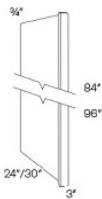

Refrigerator Panels - Panels and Fillers

Toffee Maple

REP184	Refrigerator End Panel - 24"W x 84"H x 1/2"T (1-1/2" return - $084.07	
REP190	Refrigerator End Panel - 24"W x 90"H x 1/2"T (1-1/2" return - $006.73	
REP196	Refrigerator End Panel - 24"W x 96"H x 1/2"T (1-1/2" return - $015.58	
REP2484(3)-So	Refrigerator End Panel- 24"W x 84"H x 1/2"T (3" return - SOLID$176.88	
REP2490(3)-So	Refrigerator End Panel- 24"W x 90"H x 1/2"T (3" return - SOLID$199.00	
REP2496(3)-So	Refrigerator End Panel- 24"W x 96"H x 1/2"T (3" return - SOLID$207.29	
REP384	Refrigerator End Panel- 24"W x 84"H x 1/2"T (3" return - SOLID$184.07	
REP390	Refrigerator End Panel- 24"W x 90"H x 1/2"T (3" return - SOLID$206.73	
REP396	Refrigerator End Panel- 24"W x 96"H x 1/2"T (3" return - SOLID$215.58	
UREP	Universal Refrigerator End Panel- 30"W x 96"H x 3/4"T	$171.91