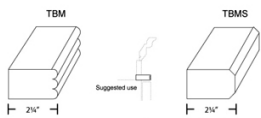

Inside Corner Molding - Moldings

Toffee Maple

ICM	Inside Corner Molding- 96"W x 3/4"H x 3/4"H	\$51.96
-----	---	---------

Trim Beaded Molding - Moldings

Toffee Maple

TBM	Trim Beaded Molding- 96"W x 2 1/4"T (Not available for Shaker)	\$54.72
TBMS	Trim Beaded Molding Flat- 96"W x 2 1/4"T (For Shaker Spice only)	\$54.72