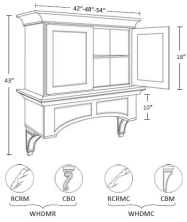

Diagonal Appliance Garage - Accessories

Toffee Maple

AGD2418	Diagonal Appliance Garage- 24"W x 12"D x 18"H	\$261.46
---------	---	----------

Wood Hood Double Molding - Accessories

Toffee Maple

WHDMC36/42	Wood Hood Double Molding - 42"W x 43"H	\$1479.79
WHDMC42/48	Wood Hood Double Molding - 48"W x 43"H	\$1553.31
WHDMC48/54	Wood Hood Double Molding - 54"W x 43"H	\$1630.70
WHDMR36/42	Wood Hood Double Molding - 42"W x 43"H	\$1479.79
WHDMR42/48	Wood Hood Double Molding - 48"W x 43"H	\$1553.31
WHDMR48/54	Wood Hood Double Molding - 54"W x 43"H	\$1630.70