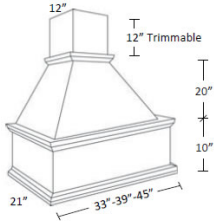

Straight Wood Hood - Accessories

Toffee Maple

WHP30/33	Straight Wood Hood - 33"W x 30"H	$643.98
WHP36/39	Straight Wood Hood - 39"W x 30"H	$740.72
WHP42/45	Straight Wood Hood - 45"W x 30"H	$850.72