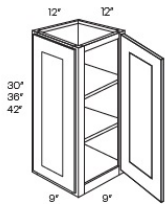

Wall End Shelf - Wall Cabinets

Toffee Maple

WES30	Wall End Shelf - 12"W x 6"D x 30"H - 2 Shelves (Specify R/L)	$84.57
WES36	Wall End Shelf - 12"W x 6"D x 36"H - 2 Shelves (Specify R/L)	$99.50
WES42	Wall End Shelf - 12"W x 6"D x 42"H - 3 Shelves (Specify R/L)	$113.31
WS30	Wall End Shelf - 12"W x 6"D x 30"H - 2 Shelves (Specify R/L)	$87.89
WS36	Wall End Shelf - 12"W x 6"D x 36"H - 2 Shelves (Specify R/L)	$103.36
WS42	Wall End Shelf - 12"W x 6"D x 42"H - 3 Shelves (Specify R/L)	$117.74

Wall End Cabinet with Doors - Wall Cabinets

Toffee Maple

WECD1230	Wall End Cabinet with Doors- 12"W x 12"D x 30"H (with 2 doors)	$215.03
WECD1236	Wall End Cabinet with Doors- 12"W x 12"D x 36"H (with 2 doors)	$241.01
WECD1242	Wall End Cabinet with Doors- 12"W x 12"D x 42"H (with 2 doors)	$268.65