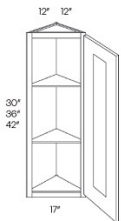

Wall Triangle End Cabinet - Wall Cabinets

Toffee Maple

AW30	Triangle End Cabinet- 12"W x 12"D x 30"H (with door & 2 shelves)	$164.72
AW36	Triangle End Cabinet- 12"W x 12"D x 36"H (with door & 2 shelves)	$185.18
AW42	Triangle End Cabinet- 12"W x 12"D x 42"H (with door & 3 shelves)	$206.73
WEC1230	Triangle End Cabinet- 12"W x 12"D x 30"H (with door & 2 shelves)	$171.36
WEC1236	Triangle End Cabinet- 12"W x 12"D x 36"H (with door & 2 shelves)	$192.36
WEC1242	Triangle End Cabinet- 12"W x 12"D x 42"H (with door & 3 shelves)	$215.03