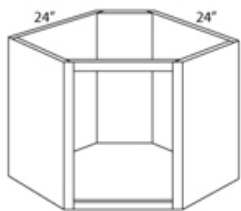

Diagonal Top of Counter Cabinet - Accessories

Toffee Maple

WDC2418	Diagonal Top of Counter- 24"W x 12"D x 18"H - 1 Door	$210.05