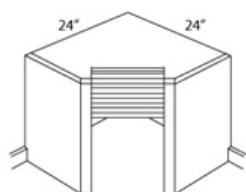

Diagonal Appliance Garage - Accessories

Toffee Maple

AGD2418	Diagonal Appliance Garage- 24"W x 12"D x 18"H	$261.46