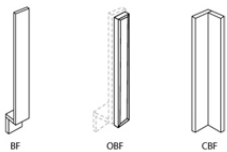

Base & Overlay Fillers - Panels and Fillers

Toffee Maple

BF3	Base Filler- 3"W x 34 1/2"H x 3/4"T	$33.16
BF6	Base Filler- 6"W x 34 1/2"H x 3/4"T	$56.38