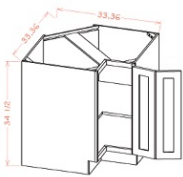

Drawer Pack Base - Base Cabinets

Toffee Maple

DB12(3)	Drawer Pack- 12"W x 24"D x 34-1/2"H - 3 Drawers	\$427.85
DB15(3)	Drawer Pack- 15"W x 24"D x 34-1/2"H - 3 Drawers	\$445.54
DB18(3)	Drawer Pack- 18"W x 24"D x 34-1/2"H - 3 Drawers	\$457.14
DB21(3)	Drawer Pack- 21"W x 24"D x 34-1/2"H - 3 Drawers	\$472.07
DB24(3)	Drawer Pack- 24"W x 24"D x 34-1/2"H - 3 Drawers	\$487.55
DB30(3)	Drawer Pack- 30"W x 24"D x 34-1/2"H - 3 Drawers	\$525.69
DB36(3)	Drawer Pack- 36"W x 24"D x 34-1/2"H - 3 Drawers	\$548.91

Easy Reach Base Corner Cabinet - Base Cabinets

Toffee Maple

BSQC33L	Easy Reach Corner Base Cabinet (w/o lazy susan)- 29"W x 24"D x 34 1/2"H	\$679.36
BSQC33R	Easy Reach Corner Base Cabinet (w/o lazy susan)- 29"W x 24"D x 34 1/2"H	\$679.36
BSQC36L	Easy Reach Corner Base Cabinet (w/o lazy susan)- 32"W x 24"D x 34 1/2"H	\$791.36
BSQC36R	Easy Reach Corner Base Cabinet (w/o lazy susan)- 32"W x 24"D x 34 1/2"H	\$791.36