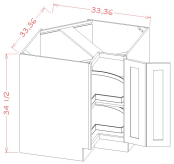

Easy Reach (with Lazy Susan) Corner Base Cabinet - Base Cabinet Toffee Maple

CAR33L	Easy Reach Corner Base Cabinet (with lazy susan)- 29"W x 24"D	$878.92
CAR33R	Easy Reach Corner Base Cabinet (with lazy susan)- 29"W x 24"D	$878.92
CAR36L	Easy Reach Corner Base Cabinet (with lazy susan)- 32"W x 24"D	$878.92
CAR36R	Easy Reach Corner Base Cabinet (with lazy susan)- 32"W x 24"D	$878.92

BLB36/39	Blind Base Cabinet - 27"W x 24"D x 34-1/2"H - 1 Door - 1 Drawer	$467A65
BLB39/42	Blind Base Cabinet - 33"W x 24"D x 34-1/2"H - 1 Door - 1 Drawer	$480A36
BLB42/45	Blind Base Cabinet - 39"W x 24"D x 34-1/2"H - 1 Door - 1 Drawer	$514A63
BLB45/48	Blind Base Cabinet - 45"W x 24"D x 34-1/2"H - 1 Door - 1 Drawer	$559A41

BEC24	Base Angle with 2 Doors- 24"W x 24"D x 34-1/2"H (1 adj shelf)	$333.32
BEC24	Base End Angle Corner - 24"W x 24"D x 34-1/2"H - 2 Doors - 1 Adj	$20.61