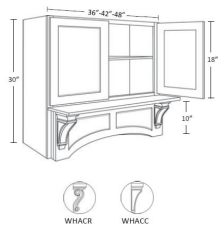

Wood Hood Arched - Accessories

Toffee Maple

WHACC36	Wood Hood Arched - 36"W x 30"H	$1163.60
WHACC42	Wood Hood Arched - 42"W x 30"H	$1221.64
WHACC48	Wood Hood Arched - 48"W x 30"H	$1284.66
WHACR36	Wood Hood Arched - 36"W x 30"H	$1163.60
WHACR42	Wood Hood Arched - 42"W x 30"H	$1221.64
WHACR48	Wood Hood Arched - 48"W x 30"H (4 Doors)	$1284.66