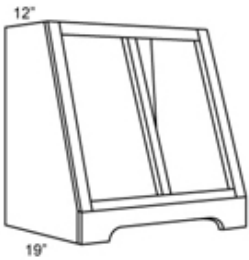

Wood Hood Wall - Accessories

Toffee Maple

WH30	Wood Hood- 30"W x 12"D (on top) 19"D (on bottom) x 24"H	$321.71