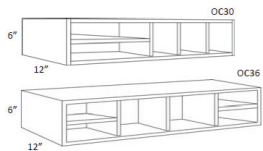

Wine Cubby - Accessories

Toffee Maple

WC30	Wine Cubby - 30"W x 6"H x 12"D	\$114.97
WC36	Wine Cubby - 36"W x 6"H x 12"D	\$119.40

Organizer Cubby - Accessories

Toffee Maple

OC30	Organizer Cubby - 30"W x 6"H x 12"D	\$108.89
OC36	Organizer Cubby - 36"W x 6"H x 12"D	\$125.48