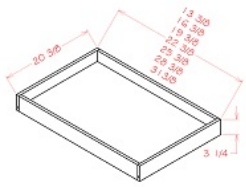

Roll Out Tray - Accessories

Toffee Maple

12RT	Roll-out Tray- 12"W x 2"H (hardware Included)	$76.83
15RT	Roll-out Tray- 15"W x 2"H (hardware Included)	$80.70
18RT	Roll-out Tray- 18"W x 2"H (hardware Included)	$89.55
21RT	Roll-out Tray- 21"W x 2"H (hardware Included)	$93.97
24RT	Roll-out Tray- 24"W x 2"H (hardware Included)	$105.58
27RT	Roll-out Tray- 27"W x 2"H (hardware Included)	$110.00
30RT	Roll-out Tray- 30"W x 2"H (hardware Included)	$115.53
33RT	Roll-out Tray- 33"W x 2"H (hardware Included)	$119.95
36RT	Roll-out Tray- 36"W x 2"H (hardware Included)	$128.79
POS12	Roll-out Tray- 12"W x 2"H (hardware Included)	$80.15
POS15	Roll-out Tray- 15"W x 2"H (hardware Included)	$84.02
POS18	Roll-out Tray- 18"W x 2"H (hardware Included)	$92.86
POS21	Roll-out Tray- 21"W x 2"H (hardware Included)	$97.84
POS24	Roll-out Tray- 24"W x 2"H (hardware Included)	$110.00
POS27	Roll-out Tray- 27"W x 2"H (hardware Included)	$114.42
POS30	Roll-out Tray- 30"W x 2"H (hardware Included)	$119.95
POS33	Roll-out Tray- 33"W x 2"H (hardware Included)	$124.92
POS36	Roll-out Tray- 36"W x 2"H (hardware Included)	$133.77