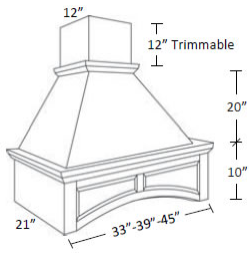

Wood Hood Wall - Accessories

Toffee Maple

WH30	Wood Hood- 30"W x 12"D (on top) 19"D (on bottom) x 24"H	\$321.71
------	---	----------

Arched Wood Hood - Accessories

Toffee Maple

WHA30/33	Arched Wood Hood - 33"W x 30"H	\$678.26
WHA36/39	Arched Wood Hood - 39"W x 30"H	\$778.86
WHA42/45	Arched Wood Hood - 45"W x 30"H	\$895.50