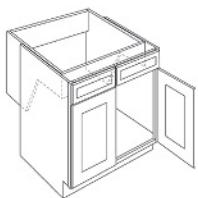

Double Door Farm Sink Base Cabinet - Base Cabinets

Toffee Maple

SB30-FS	Farm Sink Base - 30"W x 34-1/2"H (8" Trimmable Front)	\$376.99
SB33-FS	Farm Sink Base - 33"W x 34-1/2"H (8" Trimmable Front)	\$395.79
SB36-FS	Farm Sink Base - 36"W x 34-1/2"H (8" Trimmable Front)	\$409.05

Double Door Handicap Removable Sink Base Cabinet - Base Cabinets

Toffee Maple

SB30-HR	Handicap Removable Sink Base - 30"W x 34-1/2"H - 2 Doors	\$565.49
SB36-HR	Handicap Removable Sink Base - 36"W x 34-1/2"H - 2 Doors	\$614.13