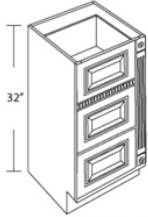

Vanity Drawer Base Left and Right Decor - Bathroom Vanities Toffee Maple

VDB1521	Vanity - 15"W x 21"D x 34-1/2"H - 3 Drawers	$401.87
VDB1821	Vanity - 18"W x 21"D x 34-1/2"H - 3 Drawers	$411.26