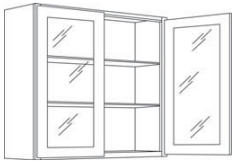

Glass Door Finished Interior Wall Cabinet - Wall Cabinets Toffee Maple

GCWFI2430	Glass Corner Finished Interior Wall Cabinet- 24"W x 30"H x 12"D	$575.99
GCWFI2436	Glass Corner Finished Interior Wall Cabinet- 24"W x 36"H x 12"D	$659.46
GCWFI2442	Glass Corner Finished Interior Wall Cabinet- 24"W x 42"H x 12"D	$742.38
GWFI1530	Glass Door Finished Interior Wall Cabinet- 15"W x 30"H x 12"D	$337.19
GWFI1536	Glass Door Finished Interior Wall Cabinet- 15"W x 36"H x 12"D	$387.49
GWFI1542	Glass Door Finished Interior Wall Cabinet- 15"W x 42"H x 12"D	$438.90
GWFI1830	Glass Door Finished Interior Wall Cabinet- 18"W x 30"H x 12"D	$383.07
GWFI1836	Glass Door Finished Interior Wall Cabinet- 18"W x 36"H x 12"D	$435.03
GWFI1842	Glass Door Finished Interior Wall Cabinet- 18"W x 42"H x 12"D	$488.65
GWFI3030	Glass Door Finished Interior Wall Cabinet- 30"W x 30"H x 12"D	$591.47
GWFI3036	Glass Door Finished Interior Wall Cabinet- 30"W x 36"H x 12"D	$679.36
GWFI3042	Glass Door Finished Interior Wall Cabinet- 30"W x 42"H x 12"D	$767.25
GWFI3630	Glass Door Finished Interior Wall Cabinet- 36"W x 30"H x 12"D	$685.44
GWFI3636	Glass Door Finished Interior Wall Cabinet- 36"W x 36"H x 12"D	$778.31
GWFI3642	Glass Door Finished Interior Wall Cabinet- 36"W x 42"H x 12"D	$871.73