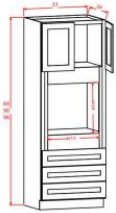

Oven Cabinet - Tall Cabinets

Toffee Maple

OC3084	Oven Cabinet - 30"W x 24"D x 84"H (the top drawer must be taken out)	$961.18
OC3090	Oven Cabinet - 30"W x 24"D x 90"H (the top cabinet is 25-1/2")	$1042.54
OC3096	Oven Cabinet - 30"W x 24"D x 96"H	$1102.79
OV3084	Oven Cabinet - 30"W x 24"D x 84"H (the top drawer must be taken out)	$1020.43
OV3090	Oven Cabinet - 30"W x 24"D x 90"H (the top cabinet is 25-1/2")	$1084.00
OV3096	Oven Cabinet - 30"W x 24"D x 96"H	$1147.01
OV3384	Oven Cabinet - 33"W x 24"D x 84"H (the top drawer must be taken out)	$1061.33
OV3390	Oven Cabinet - 33"W x 24"D x 90"H (the top cabinet is 25-1/2")	$1127.11
OV3396	Oven Cabinet - 33"W x 24"D x 96"H	$1192.34