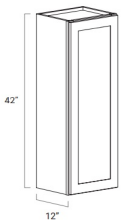

42" High Single Door - Wall Cabinets

Ultima Blue Shaker

W0942	Wall - 9"W x 42"H x 12"D - 1 Door - 3 Adjustable Shelves	$201.16
W1242	Wall - 12"W x 42"H x 12"D - 1 Door - 3 Adjustable Shelves	$238.65
W1542	Wall - 15"W x 42"H x 12"D - 1 Door - 3 Adjustable Shelves	$275.61
W1842	Wall - 18"W x 42"H x 12"D - 1 Door - 3 Adjustable Shelves	$311.52
W2142	Wall - 21"W x 42"H x 12"D - 1 Door - 3 Adjustable Shelves	$344.25