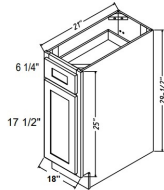

Drawer File Base - Base Cabinets

Ultima Blue Shaker

DFB18	Drawer File Base - 18"W x 29-1/2"H x 21"D - 1 Door (17	$360.09