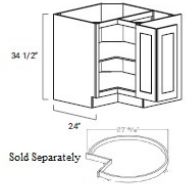

**Easy Reach Corner Base Cabinet - Base Cabinets**

**Ultima Blue Shaker**

LSB33	Lazy Susan - 33"W x 34-1/2"H x 24"D - 1 Bi-fold Full Height Door	\$487.87
LSB36	Lazy Susan - 36"W x 34-1/2"H x 24"D - 1 Bi-fold Full Height Door	\$539.08
TB33-36	Lazy Susan Tray (single piece) - 27-15/16" Diameter -	\$115.10