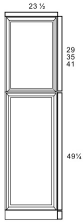

Tall Decorative End - Panels and Fillers

Ultima Blue Shaker

TDEP2484	Tall Decorative End - 23-1/2"W x 84"H x 3	$344.78
TDEP2490	Tall Decorative End - 23-1/2"W x 90"H x &	$366.96
TDEP2496	Tall Decorative End - 23-1/2"W x 96"H x &	$388.08