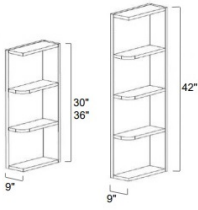

Wall End Shelf - Wall Cabinets

Ultima Blue Shaker

OE0930	Wall End Shelf - 9"W x 30"H x 12"D - 2 Sh	$88.70
OE0936	Wall End Shelf - 9"W x 36"H x 12"D - 2 Sh	$90.28
OE0942	Wall End Shelf - 9"W x 42"H x 12"D - 3 Sh	$106.65

Single Full Height Door Base - Base Cabinets

Ultima Blue Shaker

BT9	Full Height Base - 09"W x 34-1/2"H x 24"D - 1 Door - 1 Adjustabl	$276.14