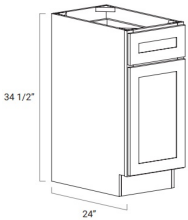

Single Door Base - Base Cabinets

Ultima Blue Shaker

B12	Base - 12"W x 34-1/2"H x 24"D - 1 Door - 1 Drawer - 1 Adjustable Sh	$292.51
B15	Base - 15"W x 34-1/2"H x 24"D - 1 Door - 1 Drawer - 1 Adjustable Sh	$323.13
B18	Base - 18"W x 34-1/2"H x 24"D - 1 Door - 1 Drawer - 1 Adjustable Sh	$356.92
B21	Base - 21"W x 34-1/2"H x 24"D - 1 Door - 1 Drawer - 1 Adjustable Sh	$384.38