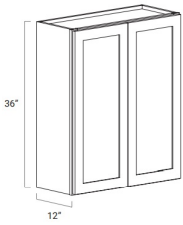

36" High Double Door - Wall Cabinets

Ultima Blue Shaker

W2436		$340.03
W2736	Wall - 27"W x 36"H x 12"D - 2 Doors - 2 Adjustable Shelves	$369.07
W3036	Wall - 30"W x 36"H x 12"D - 2 Doors - 2 Adjustable Shelves	$418.17
W3336	Wall - 33"W x 36"H x 12"D - 2 Doors - 2 Adjustable Shelves	$449.32
W3636	Wall - 36"W x 36"H x 12"D - 2 Doors - 2 Adjustable Shelves	$474.67
W3936	Wall - 39"W x 36"H x 12"D - 2 Doors - 2 Adjustable Shelves	$642.57