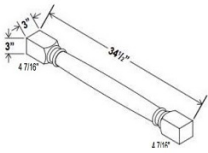

Decor Leg - Panels and Fillers

Ultima Blue Shaker

CLDL	Decor Leg - 3"W x 34-1/2"H x 3"D (Solid Wood)	$124.60