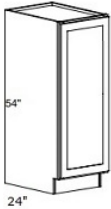

Pantry Base Cabinet Single Door - Tall Cabinets

Ultima Blue Shaker

U185424	Base Pantry - 18"W x 54"H x 24"D - 1 Door - 3 Shelves (To b	$453.02