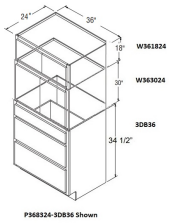

SPECIALTY TALL CABINETS (3DB36) - Tall Cabinets

Ultima Blue Shaker

P368324-3DB36 Shown

P368324-3DB36	Specialty Tall Cabinet - 36"W x 83"H (34-1/2"H + 1/2"H + 3	$1474.17
P368924-3DB36	Specialty Tall Cabinet - 36"W x 89"H (34-1/2"H + 1/2"H + 3	$1566.04
P369524-3DB36	Specialty Tall Cabinet - 36"W x 95"H (34-1/2"H + 1/2"H + 3	$1608.81