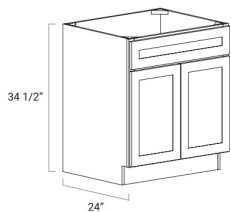

Single Header Double Door Sink Base - Base Cabinets

Ultima Blue Shaker

SB30	Sink Base - 30"W x 34-1/2"H x 24"D - 2 Doors - 1 Header	$419.23
SB33	Sink Base - 33"W x 34-1/2"H x 24"D - 2 Doors - 1 Header	$432.96
SB36	Sink Base - 36"W x 34-1/2"H x 24"D - 2 Doors - 1 Header	$445.10