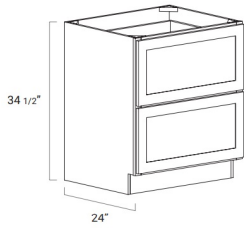

Two Drawer Pack Base - Base Cabinets

Ultima Blue Shaker

2DB30	Drawer Pack - 30"W x 34-1/2"H x 24"D - 2 Drawers (Heavy load-bea	$608.25
2DB33	Drawer Pack - 33"W x 34-1/2"H x 24"D - 2 Drawers (Heavy load-bea	$647.32
2DB36	Drawer Pack - 36"W x 34-1/2"H x 24"D - 2 Drawers (Heavy load-bea	$686.40