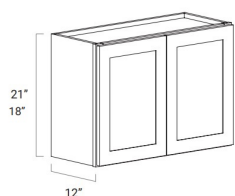

18"-21" High - Wall Cabinets

Ultima Blue Shaker

W3018	Wall - 30"W x 18"H x 12"D - 2 Doors - No Shelf	$233.37
W3021	Wall - 30"W x 21"H x 12"D - 2 Doors - No Shelf	$273.50
W3618	Wall - 36"W x 18"H x 12"D - 2 Doors - No Shelf	$266.11
W3621	Wall - 36"W x 21"H x 12"D - 2 Doors - No Shelf	$319.96