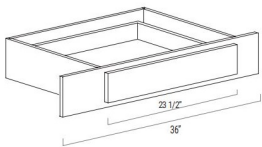

Vanity Desk/Knee Drawer - Bathroom Vanities

Ultima Blue Shaker

VKD36	Vanity Desk/Knee Drawer - 36"W (Drawer front is 23-1/2"W) x 5"H	$154.70