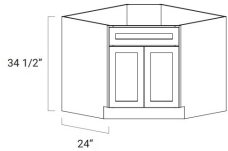

Corner Sink Base Cabinet - Base Cabinets

Ultima Blue Shaker

DCSB42	Corner Sink Base Cabinet - 42"W x 34-1/2"H x 24"D	$659.47