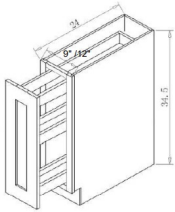

Base Spice Cabinet - Accessories

Ultima Blue Shaker

BSPR12	Base Spice Pull-Out - 12"W x 34-1/2"H x 24"D - 1 Door (5-Piece f	$411.88
BSPR9	Base Spice Pull-Out - 9"W x 34-1/2"H x 24"D - 1 Door (5-Piece fr	$380.60