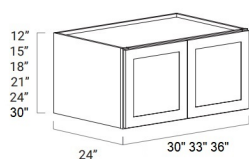

24" Deep - Wall Cabinets

Ultima Blue Shaker

W331824	Wall - 33"W x 18"H x 24"D - 2 Doors - No Shelf	$316.27
W332124	Wall - 33"W x 21"H x 24"D - 2 Doors - No Shelf (Can be used	$323.13
W332424	Wall - 33"W x 24"H x 24"D - 2 Doors - 1 Adjustable Shelf *(	$386.49
W333024	Wall - 33"W x 30"H x 24"D - 2 Doors - 1 Adjust	$422.92
W361224	Wall - 36"W x 12"H x 24"D - 2 Doors - No Shelf	$270.86
W361524	Wall - 36"W x 15"H x 24"D - 2 Doors - No Shelf	$278.78
W361824	Wall - 36"W x 18"H x 24"D - 2 Doors - No Shelf	$306.24
W362124	Wall - 36"W x 21"H x 24"D - 2 Doors - No Shelf	$381.74
W362424	Wall - 36"W x 24"H x 24"D - 2 Doors - 1 Adjustable Shelf	$398.11