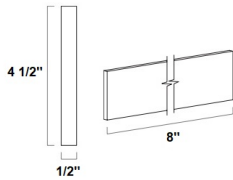

Toe Kick - Moldings

Ultima Blue Shaker

TK8	Toe Kick - 96"L x 4-1/2"H x 1/2"D (1/2" thick, veneered ply	$29.56

Shaker Valance - Moldings

Ultima Blue Shaker

VA48	Shaker Valance - 48"W x 6"H (Solid Wood, can be cut down on	$46.99