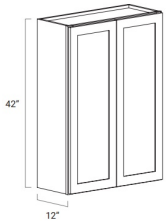

42" High Double Door - Wall Cabinets

Ultima Blue Shaker

W2442	Wall - 24"W x 42"H x 12"D - 2 Doors - 3 Adjustable Shelves	$398.11
W2742	Wall - 27"W x 42"H x 12"D - 2 Doors - 3 Adjustable Shelves	$442.46
W3042	Wall - 30"W x 42"H x 12"D - 2 Doors - 3 Adjustable Shelves	$488.92
W3342	Wall - 33"W x 42"H x 12"D - 2 Doors - 3 Adjustable Shelves	$520.60
W3642	Wall - 36"W x 42"H x 12"D - 2 Doors - 3 Adjustable Shelves	$554.40
W3942	Wall - 39"W x 42"H x 12"D - 2 Doors - 3 Adjustable Shelves	$705.40