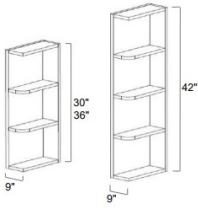

Wall End Shelf - Wall Cabinets

Ultima Blue Shaker

OE0930	Wall End Shelf - 9"W x 30"H x 12"D - 2 Sh	$88.70
OE0936	Wall End Shelf - 9"W x 36"H x 12"D - 2 Sh	$90.28
OE0942	Wall End Shelf - 9"W x 42"H x 12"D - 3 Sh	$106.65

Single Full Height Door Base - Base Cabinets

Ultima Blue Shaker

BT9	Full Height Base - 09"W x 34-1/2"H x 24"D - 1 Door - 1 Adjustabl	$276.14