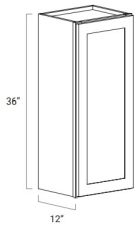

## 36" High Single Door - Wall Cabinets

Ultima Blue Shaker

|       |   |          |
|-------|---|----------|
| W0936 | Wall - 9"W x 36"H x 12"D - 1 Door - 2 Adjustable Shelves  | \$176.35 |
| W1236 | Wall - 12"W x 36"H x 12"D - 1 Door - 2 Adjustable Shelves | \$208.56 |
| W1536 | Wall - 15"W x 36"H x 12"D - 1 Door - 2 Adjustable Shelves | \$236.01 |
| W1836 | Wall - 18"W x 36"H x 12"D - 1 Door - 2 Adjustable Shelves | \$261.88 |
| W2136 | Wall - 21"W x 36"H x 12"D - 1 Door - 2 Adjustable Shelves | \$293.56 |