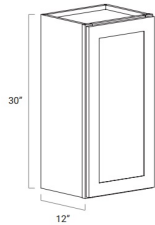

30" High Single Door - Wall Cabinets

Ultima Blue Shaker

W0930	Wall - 9"W x 30"H x 12"D - 1 Door - 2 Adjustable Shelves	$153.64
W1230	Wall - 12"W x 30"H x 12"D - 1 Door - 2 Adjustable Shelves	$178.46
W1530	Wall - 15"W x 30"H x 12"D - 1 Door - 2 Adjustable Shelves	$205.92
W1830	Wall - 18"W x 30"H x 12"D - 1 Door - 2 Adjustable Shelves	$228.09
W2130	Wall - 21"W x 30"H x 12"D - 1 Door - 2 Adjustable Shelves	$255.55