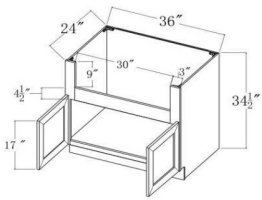

Double Door Farm Sink Base Cabinet - Base Cabinets

Ultima Blue Shaker

FSB36	Farm Sink Base - 36"W x 34-1/2"H x 24"D - 2 Doors (17"H each)	$549.64