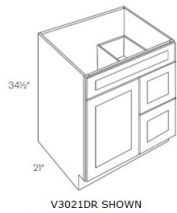

Single Door and Two Drawers Sink Base Vanity - Bathroom Vanities

Ultima Blue Shaker

V3021DL	Vanity Sink Base - 30"W x 34-1/2"H x 21"D - 1	$684.28
V3021DR	Vanity Sink Base - 30"W x 34-1/2"H x 21"D - 1	$684.28