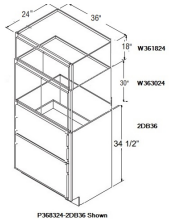

SPECIALTY TALL CABINETS (2DB36) - Tall Cabinets

Ultima Blue Shaker

P368324-2DB36 Shown

P368324-2DB36	Specialty Tall Cabinet - 36"W x 83"H (34-1/2"H + 1/2"H + 3	$1433.52
P368924-2DB36	Specialty Tall Cabinet - 36"W x 89"H (34-1/2"H + 1/2"H + 3	$1525.39
P369524-2DB36	Specialty Tall Cabinet - 36"W x 95"H (34-1/2"H + 1/2"H + 3	$1568.16