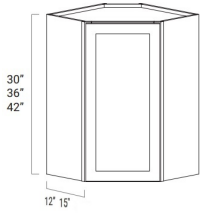

Wall Diagonal Corner - Wall Cabinets

Ultima Blue Shaker

DCW2430	Wall Diagonal Corner - 24"W x 30"H x 12"D - 1 Door (15-1/4"W) -	$349.00
DCW2436	Wall Diagonal Corner - 24"W x 36"H x 12"D - 1 Door (15-1/4"	$390.19
DCW2442	Wall Diagonal Corner - 24"W x 42"H x 12"D - 1 Door (15-1/4"	$460.94
DCW2736	Wall Diagonal Corner - 27"W x 36"H x 15"D - 1 Door (15-1/4"	$567.60
DCW2742	Wall Diagonal Corner - 27"W x 42"H x 15"D - 1 Door (15-1/4"	$662.64