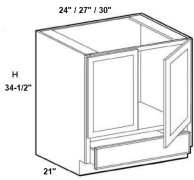

Double door Vanity base w/ Bottom Drawer - Bathroom Vanities

Ultima Blue Shaker

VSD24	Vanity Base Cabinet - 24"W x 34-1/2"H x 21"D - 2 Doors - 1 Botto	$418.70
VSD27	Vanity Base Cabinet - 27"W x 34-1/2"H x 21"D - 2 Doors - 1 Botto	$458.83
VSD30	Vanity Base Cabinet - 30"W x 34-1/2"H x 21"D - 2 Doors - 1 Botto	$498.43