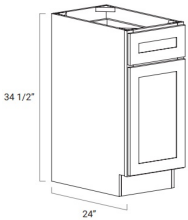

Single Full Height Door Base - Base Cabinets

Ultima Blue Shaker

BT9	Full Height Base - 09"W x 34-1/2"H x 24"D - 1 Door - 1 Adjustabl	\$276.14
-----	--	----------

Single Door Base - Base Cabinets

Ultima Blue Shaker

B12	Base - 12"W x 34-1/2"H x 24"D - 1 Door - 1 Drawer - 1 Adjustable Sh	\$292.51
B15	Base - 15"W x 34-1/2"H x 24"D - 1 Door - 1 Drawer - 1 Adjustable Sh	\$323.13
B18	Base - 18"W x 34-1/2"H x 24"D - 1 Door - 1 Drawer - 1 Adjustable Sh	\$356.92
B21	Base - 21"W x 34-1/2"H x 24"D - 1 Door - 1 Drawer - 1 Adjustable Sh	\$384.38