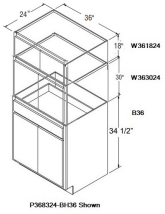

SPECIALTY TALL CABINETS (B36) - Tall Cabinets

Ultima Blue Shaker

P368324-BH36	Specialty Tall Cabinet - 36"W x 83"H (34-1/2"H + 1/2"H + 3	$1364.88
P368924-BH36	Specialty Tall Cabinet - 36"W x 89"H (34-1/2"H + 1/2"H + 3	$1456.75
P369524-BH36	Specialty Tall Cabinet - 36"W x 95"H (34-1/2"H + 1/2"H + 3	$1499.52