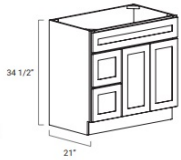

V3621DL SHOWN

V3621DL	Vanity Sink Base - 36"W x 34-1/2"H x 21"D - 2	$727.05
V3621DR	Vanity Sink Base - 36"W x 34-1/2"H x 21"D - 2	$727.05