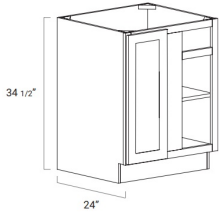

Blind Base Cabinet - Base Cabinets

Ultima Blue Shaker

BBC36	Base Blind Corner - 27"W x 24"D x 34-1/2"H - 1 Door (BT9) - 1 Ad	$369.60
BBC42	Base Blind Corner - 39"W x 24"D x 34-1/2"H - 1 Door (B15) - 1 Dr	$437.71

Base End Cabinet - Base Cabinets

Ultima Blue Shaker

BEC24	Base End Angle Cabinet - 24"W x 34-1/2"H x 24"D	$382.27