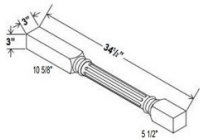

Decor Leg Fluted - Panels and Fillers

Ultima Blue Shaker

FLDL	Decor Leg Fluted - 3"W x 34-1/2"H x 3"D (Solid Wood)	$190.08