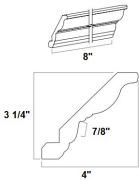

Insert Crown Molding - Moldings

Ultima Blue Shaker

ICM	Insert Crown Molding - 96"L (Takes up 3-1/4" of	$172.65