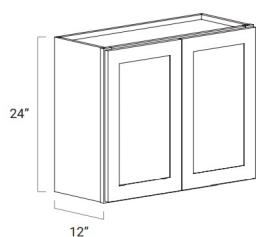

24" High - Wall Cabinets

Ultima Blue Shaker

W3024	Wall - 30"W x 24"H x 12"D - 2 Doors - 1 Adjustable Shelf	$300.96
W3624	Wall - 36"W x 24"H x 12"D - 2 Doors - 1 Adjustable Shelf	$343.20