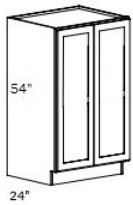

Pantry Base Cabinet Double Door - Tall Cabinets

Ultima Blue Shaker

U245424	Base Pantry - 24"W x 54"H x 24"D - 2 Door - 3 Shelves	$562.32
U305424	Base Pantry - 30"W x 54"H x 24"D - 2 Door - 3 Shelves	$638.35