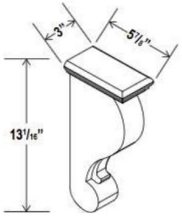

Classic Corbel - Panels and Fillers

Ultima Blue Shaker

CBT	Corbel (Classic) - 3"W x 13-1/16"H x 5-7/8"D (Solid Wood)	$143.08