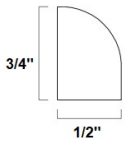

Shoe Molding - Moldings

Ultima Blue Shaker

SHM

Shoe molding - 96"L x 1/2"W x 3/4"H (Solid Wood) (Note: Intended

$30.62