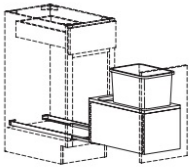

Single Trash Can Pull-Out - Accessories

Ultima Blue Shaker

BTPO15	Trash Can Pull-Out - Fits B15 (Cabinet not included, cabin	$289.87