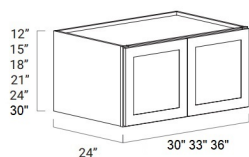

24" Deep - Wall Cabinets

Ultima Blue Shaker

W331824	Wall - 33"W x 18"H x 24"D - 2 Doors - No Shelf	$316.27
W332124	Wall - 33"W x 21"H x 24"D - 2 Doors - No Shelf (Can be used	$323.13
W332424	Wall - 33"W x 24"H x 24"D - 2 Doors - 1 Adjustable Shelf *(	$386.49
W333024	Wall - 33"W x 30"H x 24"D - 2 Doors - 1 Adjust	$422.92
W361224	Wall - 36"W x 12"H x 24"D - 2 Doors - No Shelf	$270.86
W361524	Wall - 36"W x 15"H x 24"D - 2 Doors - No Shelf	$278.78
W361824	Wall - 36"W x 18"H x 24"D - 2 Doors - No Shelf	$306.24
W362124	Wall - 36"W x 21"H x 24"D - 2 Doors - No Shelf	$381.74
W362424	Wall - 36"W x 24"H x 24"D - 2 Doors - 1 Adjustable Shelf	$398.11