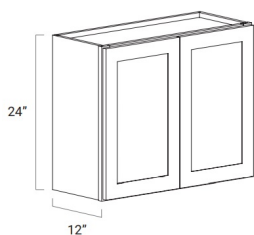

24" High - Wall Cabinets

Ultima Blue Shaker

W3024	Wall - 30"W x 24"H x 12"D - 2 Doors - 1 Adjustable Shelf	$300.96
W3624	Wall - 36"W x 24"H x 12"D - 2 Doors - 1 Adjustable Shelf	$343.20