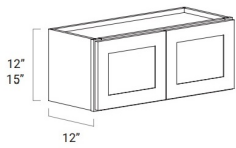

12"-15" High - Wall Cabinets

Ultima Blue Shaker

W3012	Wall - 30"W x 12"H x 12"D - 2 Doors - No Shelf	$183.74
W3015	Wall - 30"W x 15"H x 12"D - 2 Doors - No Shelf	$212.78
W3612	Wall - 36"W x 12"H x 12"D - 2 Doors - No Shelf	$212.78
W3615	Wall - 36"W x 15"H x 12"D - 2 Doors - No Shelf	$241.29