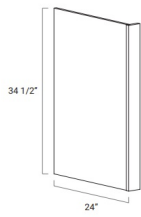

Dishwasher Return Panel - Panels and Fillers

Ultima Blue Shaker

DWR	Dishwasher Panel - 24"W x 34-1/2"H x 3/4"T (3" Return - Solid Wo	$87.64