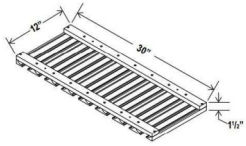

Stem Glass Holder - Accessories

Ultima Blue Shaker

SGH30	Stem Glass Holder - 30"W x 1-1/2"H x 12"D	$88.17