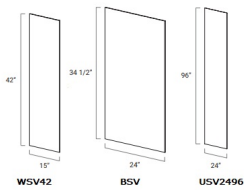

Refrigerator End Panel - Panels and Fillers

Ultima Blue Shaker

REP2496	Refrigerator End Panel - 24"W x 96"H x 1/2"T - finished on both	$168.43

Finished Skin - Panels and Fillers

Ultima Blue Shaker

BSV	Base Skin - 24"W x 34-1/2"H x 1/4"T (One finished side, intended for)	$42.76
USV2496	Tall Skin - 24"W x 96"H x 1/4"T (One finished side, intended for)	$100.32
WSV42	Wall Skin - 15"W x 42"H x 1/4"T (One finished side, intended for)	$27.45