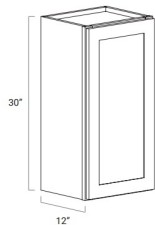

30" High Single Door - Wall Cabinets

Ultima Blue Shaker

W0930	Wall - 9"W x 30"H x 12"D - 1 Door - 2 Adjustable Shelves	$153.64
W1230	Wall - 12"W x 30"H x 12"D - 1 Door - 2 Adjustable Shelves	$178.46
W1530	Wall - 15"W x 30"H x 12"D - 1 Door - 2 Adjustable Shelves	$205.92
W1830	Wall - 18"W x 30"H x 12"D - 1 Door - 2 Adjustable Shelves	$228.09
W2130	Wall - 21"W x 30"H x 12"D - 1 Door - 2 Adjustable Shelves	$255.55