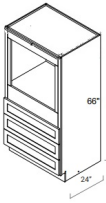

Oven Microwave Base Cabinet - Tall Cabinets

Ultima Blue Shaker

O336624	Oven Microwave Base Cabinet - 33"W x 66"	$900.24