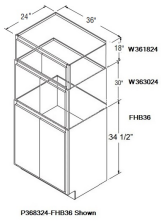

SPECIALTY TALL CABINETS (FHB36) - Tall Cabinets

Ultima Blue Shaker

P368324-FHB36	Specialty Tall Cabinet - 36"W x 83"H (34-1/2"H + 1/2"H + 3	$1364.88
P368924-FHB36	Specialty Tall Cabinet - 36"W x 89"H (34-1/2"H + 1/2"H + 3	$1456.75
P369524-FHB36	Specialty Tall Cabinet - 36"W x 95"H (34-1/2"H + 1/2"H + 3	$1499.52