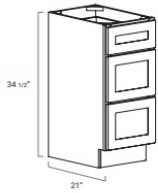

Vanity Drawer Base Cabinets - Bathroom Vanities

Ultima Blue Shaker

3VDB12	Vanity Drawer Base - 12"W x 34-1/2"H x 21"D -	$419.76
3VDB15	Vanity Drawer Base - 15"W x 34-1/2"H x 21"D -	$457.24
3VDB18	Vanity Drawer Base - 18"W x 34-1/2"H x 21"D -	$480.48
3VDB21	Vanity Drawer Base - 21"W x 34-1/2"H x 21"D -	$510.04
3VDB24	Vanity Drawer Base - 24"W x 34-1/2"H x 21"D -	$568.65
3VDB27	Vanity Drawer Base - 27"W x 34-1/2"H x 21"D -	$588.19