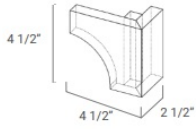

Bun Feet - Panels and Fillers

Ultima Blue Shaker

BFT Bun Feet-Squared - 4-1/2"W x 4-1/2"H $49.10