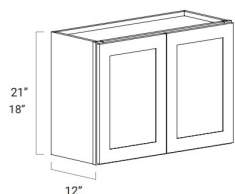

18"-21" High - Wall Cabinets

Ultima Blue Shaker

W3018	Wall - 30"W x 18"H x 12"D - 2 Doors - No Shelf	$233.37
W3021	Wall - 30"W x 21"H x 12"D - 2 Doors - No Shelf	$273.50
W3618	Wall - 36"W x 18"H x 12"D - 2 Doors - No Shelf	$266.11
W3621	Wall - 36"W x 21"H x 12"D - 2 Doors - No Shelf	$319.96