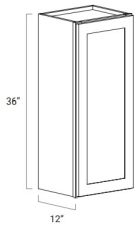

## 36" High Single Door - Wall Cabinets

Ultima Blue Shaker

W0936	Wall - 9"W x 36"H x 12"D - 1 Door - 2 Adjustable Shelves	\$176.35
W1236	Wall - 12"W x 36"H x 12"D - 1 Door - 2 Adjustable Shelves	\$208.56
W1536	Wall - 15"W x 36"H x 12"D - 1 Door - 2 Adjustable Shelves	\$236.01
W1836	Wall - 18"W x 36"H x 12"D - 1 Door - 2 Adjustable Shelves	\$261.88
W2136	Wall - 21"W x 36"H x 12"D - 1 Door - 2 Adjustable Shelves	\$293.56