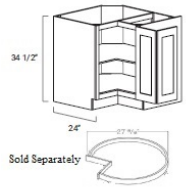

**Easy Reach Corner Base Cabinet - Base Cabinets**

**Ultima Blue Shaker**

|         |  |          |
|---------|--|----------|
| LSB33   | Lazy Susan - 33"W x 34-1/2"H x 24"D - 1 Bi-fold Full Height Door | \$487.87 |
| LSB36   | Lazy Susan - 36"W x 34-1/2"H x 24"D - 1 Bi-fold Full Height Door | \$539.08 |
| TB33-36 | Lazy Susan Tray (single piece) - 27-15/16" Diameter -            | \$115.10 |