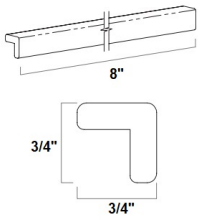

## Shoe Molding - Moldings

Ultima Blue Shaker

SHM

Shoe molding - 96"L x 1/2"W x 3/4"H (Solid Wood) (Note: Intended

\$30.62

Outside Corner Molding - Moldings

Ultima Blue Shaker

|     |  |         |
|-----|--|---------|
| OCM | Outside Corner Molding - 96"L x 3/4"W x 3/4"H (Solid Wood) (Note | \$55.44 |
|-----|--|---------|