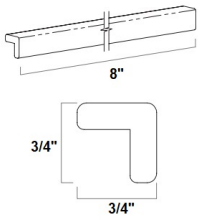

Outside Corner Molding - Moldings

Ultima Blue Shaker

OCM	Outside Corner Molding - 96"L x 3/4"W x 3/4"H (Solid Wood) (Note	$55.44