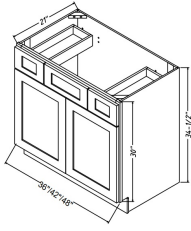

VSD36	Vanity Base Cabinet - 36"W x 34-1/2"H x 21"D - 2 Doors - 2 Top D	$572.88
VSD42	Vanity Base Cabinet - 42"W x 34-1/2"H x 21"D - 2 Doors - 2 Top D	$604.03
VSD48	Vanity Base Cabinet - 48"W x 34-1/2"H x 21"D - 2 Doors - 2 Top D	$630.43