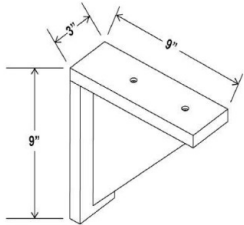

Simple Corbel - Panels and Fillers

Ultima Blue Shaker

CB9 Corbel (Simple) - 3"W x 9"H x 9"D (Solid Wood) $45.40