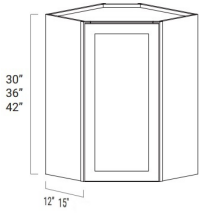

## Wall Diagonal Corner - Wall Cabinets

Ultima Blue Shaker

DCW2430	Wall Diagonal Corner - 24"W x 30"H x 12"D - 1 Door (15-1/4"W) -	\$349.00
DCW2436	Wall Diagonal Corner - 24"W x 36"H x 12"D - 1 Door (15-1/4"	\$390.19
DCW2442	Wall Diagonal Corner - 24"W x 42"H x 12"D - 1 Door (15-1/4"	\$460.94
DCW2736	Wall Diagonal Corner - 27"W x 36"H x 15"D - 1 Door (15-1/4"	\$567.60
DCW2742	Wall Diagonal Corner - 27"W x 42"H x 15"D - 1 Door (15-1/4"	\$662.64