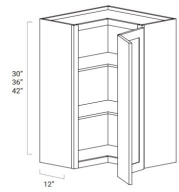

Wall Easy Reach - Wall Cabinets

Ultima Blue Shaker

ERC2430	Wall Easy Reach - 24"W x 30"H x 12"D - 1 Bi-Fold Door - 2 Adjust	$478.89
ERC2436	Wall Easy Reach - 24"W x 36"H x 12"D - 1 Bi-Fold Door - 2 A	$599.28
ERC2442	Wall Easy Reach - 24"W x 42"H x 12"D - 1 Bi-Fold Door - 3 A	$662.64