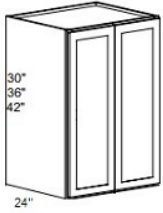

Pantry Wall Cabinet Double Door - Tall Cabinets

Ultima Blue Shaker

U243024	Wall Pantry - 24"W x 30"H x 24"D - 2 Door	$353.23
U243624	Wall Pantry - 24"W x 36"H x 24"D - 2 Door	$387.02
U244224	Wall Pantry - 24"W x 42"H x 24"D - 2 Door - 3 Shelves	$514.27
U303024	Wall Pantry - 30"W x 30"H x 24"D - 2 Door - 2 Shelves (To	$396.00
U303624	Wall Pantry - 30"W x 36"H x 24"D - 2 Door - 2 Shelves (To	$475.20
U304224	Wall Pantry - 30"W x 42"H x 24"D - 2 Door - 3 Shelves (To	$521.66