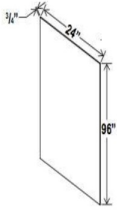

Shelf Board - Panels and Fillers

Ultima Blue Shaker

S2496	Shelf Board (Match with Door Color) - 24"W x 96"H x 3/4"T (Both	$291.98