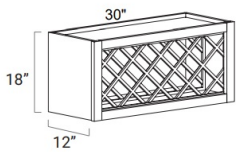

Wine Rack - Accessories

Ultima Blue Shaker

WRC3018	Wine Rack - 30"W x 18"H x 12"D (Finished interior, can be u	$281.42