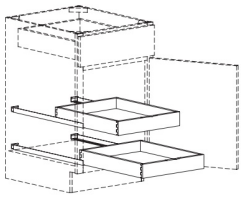

Roll Out Tray - Accessories

Ultima Blue Shaker

RS18	Roll-out Tray - 18"W x 2-1/2"H x 24"D (For 18"W base	$80.78
RS21	Roll-out Tray - 21"W x 2-1/2"H x 24"D (For 21"W base	$86.06
RS24	Roll-out Tray - 24"W x 2-1/2"H x 24"D (For 24"W base	$91.34
RS27	Roll-out Tray - 27"W x 2-1/2"H x 24"D (For 27"W base	$93.45
RS30	Roll-out Tray - 30"W x 2-1/2"H x 24"D (For 30"W base	$96.09
RS33	Roll-out Tray - 33"W x 2-1/2"H x 24"D (For 33"W base	$98.20
RS36	Roll-out Tray - 36"W x 2-1/2"H x 24"D (For 36"W base	$102.96