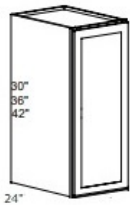

Pantry Wall Cabinet Single Door - Tall Cabinets

Ultima Blue Shaker

U183024	Wall Pantry - 18"W x 30"H x 24"D - 1 Door - 2	$261.36
U183624	Wall Pantry - 18"W x 36"H x 24"D - 1 Doo	$294.62
U184224	Wall Pantry - 18"W x 42"H x 24"D - 1 Doo	$342.14