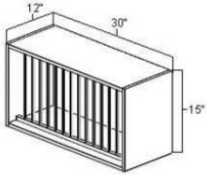

Plate Rack - Accessories

Ultima Blue Shaker

PR3015	Plate Rack - 30"W x 15"H x 12"D (Can hold 10 plates)	$249.74