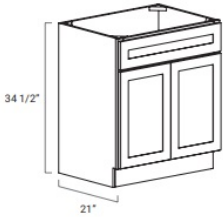

Double Door Sink Base Vanity - Bathroom Vanities

Ultima Blue Shaker

VS24	Vanity - 24"W x 34-1/2"H x 21"D - 2 Doors - 1 Header - No Shelf	$341.08
VS27	Vanity - 27"W x 34-1/2"H x 21"D - 2 Doors - 1 Header - No Shelf	$365.90
VS30	Vanity - 30"W x 34-1/2"H x 21"D - 2 Doors - 1 Header - No Shelf	$387.55
VS33	Vanity - 33"W x 34-1/2"H x 21"D - 2 Doors - 1 Header - No Shelf	$430.32