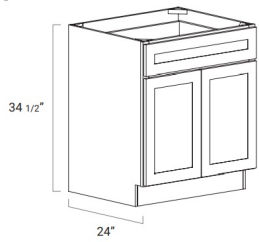

Double Door with Drawer(s) Base - Base Cabinets

Ultima Blue Shaker

B24	Base - 24"W x 34-1/2"H x 24"D - 2 Doors - 1 Drawer - 1 Adjustable	$431.90
B27	Base - 27"W x 34-1/2"H x 24"D - 2 Doors - 1 Drawer - 1 Adjustable	$467.28
B30	Base - 30"W x 34-1/2"H x 24"D - 2 Doors - 1 Drawer - 1 Adjustab	$545.42
B33	Base - 33"W x 34-1/2"H x 24"D - 2 Doors - 1 Drawer - 1 Adjustab	$578.16
B36	Base - 36"W x 34-1/2"H x 24"D - 2 Doors - 1 Drawer - 1 Adjustabl	$617.76
B39	Base - 39"W x 34-1/2"H x 24"D - 2 Doors - 2 Top Drawers - 1 Adjust	$651.02
B42	Base - 42"W x 34-1/2"H x 24"D - 2 Doors - 2 Top Drawers - 1 Adjust	$662.11