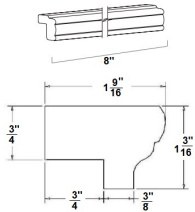

Light Rail Molding - Moldings

Ultima Blue Shaker

LRM	Light Rail Molding - 96"L x 1-9/16"W x 1-3/16"H (Solid Wood) (In	$89.76