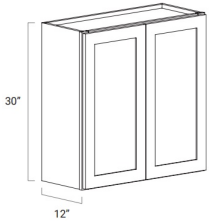

30" High Double Door - Wall Cabinets

Ultima Blue Shaker

W2430	Wall - 24"W x 30"H x 12"D - 2 Doors - 2 Adjustable Shelves	$305.71
W2730	Wall - 27"W x 30"H x 12"D - 2 Doors - 2 Adjustable Shelves	$332.11
W3030	Wall - 30"W x 30"H x 12"D - 2 Doors - 2 Adjustable Shelves	$366.43
W3330	Wall - 33"W x 30"H x 12"D - 2 Doors - 2 Adjustable Shelves	$373.82
W3630	Wall - 36"W x 30"H x 12"D - 2 Doors - 2 Adjustable Shelves	$418.17
W3930	Wall - 39"W x 30"H x 12"D - 2 Doors - 2 Adjustable Shelves	$580.80