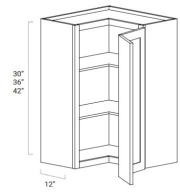

Wall Easy Reach - Wall Cabinets

Ultima Blue Shaker

ERC2430	Wall Easy Reach - 24"W x 30"H x 12"D - 1 Bi-Fold Door - 2 Adjust	$478.89
ERC2436	Wall Easy Reach - 24"W x 36"H x 12"D - 1 Bi-Fold Door - 2 A	$599.28
ERC2442	Wall Easy Reach - 24"W x 42"H x 12"D - 1 Bi-Fold Door - 3 A	$662.64