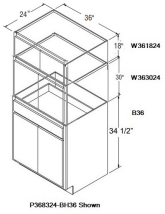

**SPECIALTY TALL CABINETS (B36) - Tall Cabinets**

**Ultima Blue Shaker**

|              |  |           |
|--------------|--|-----------|
| P368324-BH36 | Specialty Tall Cabinet - 36"W x 83"H (34-1/2"H + 1/2"H + 3 | \$1364.88 |
| P368924-BH36 | Specialty Tall Cabinet - 36"W x 89"H (34-1/2"H + 1/2"H + 3 | \$1456.75 |
| P369524-BH36 | Specialty Tall Cabinet - 36"W x 95"H (34-1/2"H + 1/2"H + 3 | \$1499.52 |