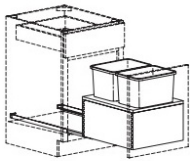

Double Trash Can Pull-Out - Accessories

Ultima Blue Shaker

BTPO18	Trash Can Pull-Out - Fits B18 (Cabinet not included, cabin	$344.25