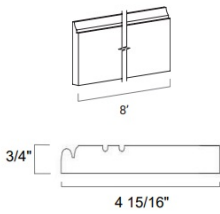

Furniture Base Molding - Moldings

Ultima Blue Shaker

FBM	Furniture Base Molding - 96"L x 4-15/16"H x 3/4"T (Solid Wood) (	$127.24