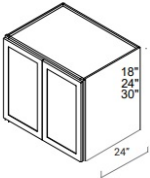

Oven Microwave Wall Cabinet - Tall Cabinets

Ultima Blue Shaker

O331824	Oven Microwave Wall Cabinet - 33"W x 18"H x 24"D - 2 Doors	$316.27
O332424	Oven Microwave Wall Cabinet - 33"W x 24"H x 24"D - 2 Doors	$386.49
O333024	Oven Microwave Wall Cabinet - 33"W x 30"H x 24"D - 2 Doors	$422.92