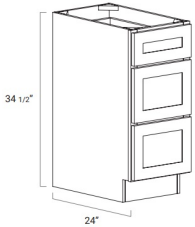

Three Drawer Pack Base - Base Cabinets

Ultima Blue Shaker

3DB12	Drawer Pack - 12"W x 34-1/2"H x 24"D - 3 Drawers (Top drawer ali	$428.73
3DB15	Drawer Pack - 15"W x 34-1/2"H x 24"D - 3 Drawers (Top drawer ali	$477.84
3DB18	Drawer Pack - 18"W x 34-1/2"H x 24"D - 3 Drawers (Top drawer ali	$507.40
3DB21	Drawer Pack - 21"W x 34-1/2"H x 24"D - 3 Drawers (Top drawer ali	$544.36
3DB24	Drawer Pack - 24"W x 34-1/2"H x 24"D - 3 Drawers (Top drawer ali	$576.57
3DB27	Drawer Pack - 27"W x 34-1/2"H x 24"D - 3 Drawers (Top drawer ali	$614.06
3DB30	Drawer Pack - 30"W x 34-1/2"H x 24"D - 3 Drawers (Top drawer ali	$642.57
3DB33	Drawer Pack - 33"W x 34-1/2"H x 24"D - 3 Drawers (Top drawer ali	$690.09
3DB36	Drawer Pack - 36"W x 34-1/2"H x 24"D - 3 Drawers (Top drawer ali	$727.05