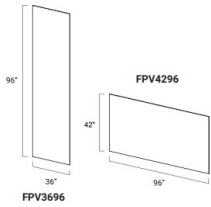

Island Back Skin - Panels and Fillers

Ultima Blue Shaker

FPV3696	Island Back Skin - 36"W x 96"H x 1/4"T (One finished side, const	$166.05
FPV4296	Island Back Skin - 42"W x 96"H x 1/4"T (One finished side,	$153.64