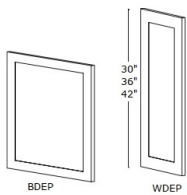

Wall/Base Decorative End - Panels and Fillers

Ultima Blue Shaker

BDEP	Base Decorative End - 23-1/2"W x 29-1/2"H x 3/4"	$118.27
WDEP30	Wall Decorative End - 11-1/2"W x 29-1/2"H x 3/4"	$58.08
WDEP36	Wall Decorative End - 11-1/2"W x 35-1/2"H x 3/4"	$68.64
WDEP42	Wall Decorative End - 11-1/2"W x 41-1/2"H x 3/4"	$80.25