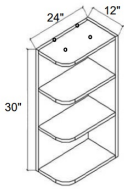

**Base End Cabinet - Base Cabinets**

**Ultima Blue Shaker**

BEC24	Base End Angle Cabinet - 24"W x 34-1/2"H x 24"D	\$382.27
-------	---	----------

**Base End Shelf - Base Cabinets**

**Ultima Blue Shaker**

BOE12	Base End Shelf - 24"W x 30"H x 12"D - 2 A	\$166.84
-------	---	----------

**Drawer File Base - Base Cabinets**

**Ultima Blue Shaker**

DFB18	Drawer File Base - 18"W x 29-1/2"H x 21"D - 1 Door (17	\$360.09
-------	--	----------

**Pantry Base Cabinet Single Door - Tall Cabinets**