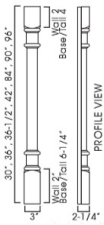

Turn Post - Panels and Fillers

Vanilla Sky

TP3/WF34-1/2	Decor Leg - 3"W x 34-1/2"H x 3"D + Wall Filler 34-1/2"H	\$252.56
--------------	---	----------

Trimmable Pilaster - Panels and Fillers

Vanilla Sky

CFC96	Trimmable Pilaster - 96"L x 3"W x 2-1/4"D	\$378.23
-------	---	----------

Pilasters - Panels and Fillers

Vanilla Sky

POLE28-B3X3	Pole Pilaster - 3"W x 36-1/2"H x 3"D (Trimable)	\$276.96
POLE28-T384	Pole Pilaster - 3"W x 84"H x 2-1/4"D (Trimable)	\$335.53
POLE28-T390	Pole Pilaster - 3"W x 90"H x 2-1/4"D (Trimable)	\$355.05
POLE28-T396	Pole Pilaster - 3"W x 96"H x 2-1/4"D (Trimable)	\$375.79
POLE28-W330	Pole Pilaster - 3"W x 30"H x 2-1/4"D (Trimable)	\$153.73
POLE28-W336	Pole Pilaster - 3"W x 36"H x 2-1/4"D (Trimable)	\$169.59
POLE28-W342	Pole Pilaster - 3"W x 42"H x 2-1/4"D (Trimable)	\$195.21