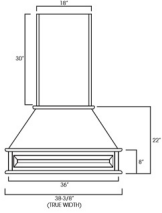

CWH Wood Hood - Accessories

Vanilla Sky

CWH36	Wood Hood - Bottom Hood - 36"W (From side panel to side panel) / 38	$602.91

Touch-Up Kit - Accessories

Vanilla Sky

TUP-K	Touch-Up Kit	$31.08

Touch-Up Stain - Accessories

Vanilla Sky

AER-SPR	Aerosol Spray	$59.94

Plain Wall Fillers - Panels and Fillers

Vanilla Sky

WF3-3/4	Wall Filler - 3"W x 30"H x 3/4"T - SOLID	$21.78
WF336-3/4	Wall Filler - 3"W x 36"H x 3/4"T - SOLID	$26.73
WF342-3/4	Wall Filler - 3"W x 42"H x 3/4"T - SOLID	$33.66
WF384-3/4	Wall Filler - 3"W x 84"H x 3/4"T - SOLID	$62.37
WF396-3/4	Wall Filler - 3"W x 96"H x 3/4"T - SOLID	$73.26
WF6-3/4	Wall Filler - 6"W x 30"H x 3/4"T - SOLID	$44.55
WF642-3/4	Wall Filler - 6"W x 42"H x 3/4"T - SOLID	$65.34
WF696-3/4	Wall Filler - 6"W x 96"H x 3/4"T	$143.55