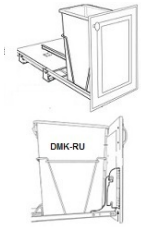

Single Trash Can Pull-Out (Metal Framing) - Accessories

Vanilla Sky

DMK-RU	Door Mounting Kit For Trash Can Pull-Outs (Trash can pull outs c	$37.56
STCMF12-RU	Single Trash Can Pull-Out - Fits B12 (Cabinet not included, cabi	$52.19
STCMF15-RU	Single Trash Can Pull-Out - Fits B15 (Cabinet not included, cabi	$77.61