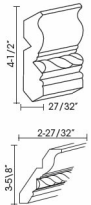

\$90.28

Royal Crown Molding - Moldings

Vanilla Sky

CM96-4

Royal Crown Molding - 96"L x 4-1/2"H (Takes Up 3-5/8" of Wall Sp

\$145.19

Crown Molding Rope - Moldings

Vanilla Sky

CM96C-4

Crown Molding Rope - 96"L x 4-1/2"H (Takes Up 3-5/8" of Wal

\$198.87

Crown Molding Egg and Dart - Moldings

Vanilla Sky

CM96B-4

Crown Molding Egg and Dart - 96"L x 4-1/2"H (Takes Up 3-5/8" of

\$198.87