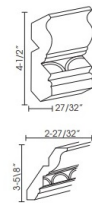

Crown Molding Rope - Moldings

Vanilla Sky

CM96C-4	Crown Molding Rope - 96"L x 4-1/2"H (Takes Up 3-5/8" of Wall S)	\$161.37
---------	---	----------

Crown Molding Egg and Dart - Moldings

Vanilla Sky

CM96B-4	Crown Molding Egg and Dart - 96"L x 4-1/2"H (Takes Up 3-5/8" of Wal)	\$161.37
---------	--	----------