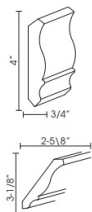

Crown Molding 4" - Moldings

Vanilla Sky

CM96H-4	Crown Molding 4" - 96"L x 4"H (Takes Up 3-1/8" of Wall Space Fro)	$117.81

Light Rail Molding - Moldings

Vanilla Sky