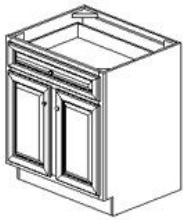

Single Door Base - Base Cabinets

Vanilla Sky

B09	Base - 09"W x 24"D x 34-1/2"H - 1 Door - 1 Drawer	\$255.00
B12	Base - 12"W x 24"D x 34-1/2"H - 1 Door - 1 Drawer	\$287.94
B15	Base - 15"W x 24"D x 34-1/2"H - 1 Door - 1 Drawer	\$300.14
B18	Base - 18"W x 24"D x 34-1/2"H - 1 Door - 1 Drawer	\$314.78
B21	Base - 21"W x 24"D x 34-1/2"H - 1 Door - 1 Drawer	\$355.05

Double Door with Drawer(s) Base - Base Cabinets

Vanilla Sky

B24B	Base - 24"W x 24"D x 34-1/2"H - 2 Doors - 1 Drawer	\$380.67
B27B	Base - 27"W x 24"D x 34-1/2"H - 2 Doors - 1 Drawer	\$409.95
B30B	Base - 30"W x 24"D x 34-1/2"H - 2 Doors - 2 Drawers	\$483.16
B33B	Base - 33"W x 24"D x 34-1/2"H - 2 Doors - 2 Drawers	\$505.12
B36B	Base - 36"W x 24"D x 34-1/2"H - 2 Doors - 2 Drawers	\$525.86