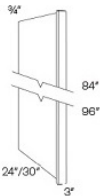

Dishwasher Panel - Panels and Fillers

Vanilla Sky

DWR33412	Dishwasher Panel - 24"W x 34-1/2"H x 1/2"T x 3" Return - SOLID	\$79.20
----------	--	---------

Refrigerator Panels - Panels and Fillers

Vanilla Sky