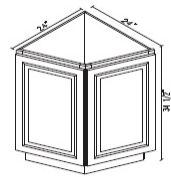

Base End Cabinet - Base Cabinets

Vanilla Sky

AB24 (Base)	Base End Angle Corner - 24"W x 24"D x 34-1/2"H - 2 Doors (18-1/2	$529.65