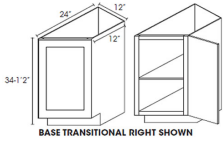

Base End Cabinet - Base Cabinets

Vanilla Sky

AB24	Base End Angle Corner - 24"W x 24"D x 34-1/2"H - 2 Doors (18-1/2	\$652.75
------	--	----------

Base Transitional Cabinet - Base Cabinets

Vanilla Sky

BTC12L	Base Transitional Cabinet - 12"W x 34-1/2"H x 12" - 24"D -	\$295.26
BTC12R	Base Transitional Cabinet - 12"W x 34-1/2"H x 12" - 24"D -	\$295.26