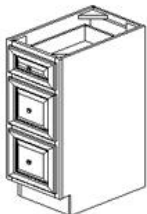

Sink Base - Base Cabinets

Vanilla Sky

SB27B	Sink Base - 27"W x 24"D x 34-1/2"H - 2 Doors	\$369.69
SB30B	Sink Base - 30"W x 24"D x 34-1/2"H - 2 Doors	\$383.11
SB33B	Sink Base - 33"W x 24"D x 34-1/2"H - 2 Doors	\$397.75
SB36B	Sink Base - 36"W x 24"D x 34-1/2"H - 2 Doors	\$411.17

Farm Sink Base - Base Cabinets

Vanilla Sky

FSB36B	Farm Sink Base - 36"W x 34-1/2"H x 24"D - 2 Doors	\$595.41
--------	---	----------

Drawer Pack Base - Base Cabinets

Vanilla Sky

DB12(3)	Drawer Pack - 12"W x 24"D x 34-1/2"H	\$511.22
DB15(3)	Drawer Pack - 15"W x 24"D x 34-1/2"H	\$533.18
DB18(3)	Drawer Pack - 18"W x 24"D x 34-1/2"H	\$546.61
DB21(3)	Drawer Pack - 21"W x 24"D x 34-1/2"H	\$561.25
DB24(3)	Drawer Pack - 24"W x 24"D x 34-1/2"H	\$589.31
DB30(3)	Drawer Pack - 30"W x 24"D x 34-1/2"H	\$929.72
DB36(3)	Drawer Pack - 36"W x 24"D x 34-1/2"H	\$960.22

Easy Reach Corner Base Cabinet - Base Cabinets

Vanilla Sky

LS3309	Lazy Susan - 33"W x 24"D x 34-1/2"H - 1 Bi-fold Door - with Rolling	\$682.04
LS3612	Lazy Susan - 36"W x 24"D x 34-1/2"H - 1 Bi-fold Door - with Rolling	\$736.94
LS3612S	Lazy Susan - 36"W x 24"D x 34-1/2"H - 1 Bi-fold Door - wit	\$664.96