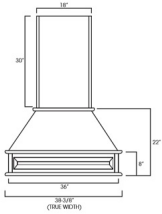

Wood Hood 2 - Accessories

Vanilla Sky

CWH36	Wood Hood - Bottom Hood - 36"W (From side panel to side panel) /	$743.04