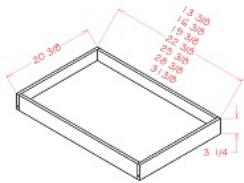

Microwave Unit - Accessories

Vanilla Sky

MWO3018PM-12	Microwave Oven - 30"W x 12"D x 18"H - 1 Shelf 18"D x 3/4"T - Openin	\$165.33
--------------	---	----------

Roll Out Tray - Accessories

Vanilla Sky

15RT-DR	Roll-out Tray - 11"W x 2-7/8"H x 21"D (For 15"W base cabin	\$97.02
18RT-DR	Roll-out Tray - 14"W x 2-7/8"H x 21"D (For 18"W base cabin	\$108.90
21RT-DR	Roll-out Tray - 17"W x 2-7/8"H x 21"D (For 21"W base cabinet) (C	\$114.18
24RT-DR	Roll-out Tray - 20"W x 2-7/8"H x 21"D (For 24"W base cabin	\$118.80
27RT-DR	Roll-out Tray - 23"W x 2-7/8"H x 21"D (For 27"W base cabin	\$131.01
30RT-DR	Roll-out Tray - 26"W x 2-7/8"H x 21"D (For 30"W base cabin	\$143.22
33RT-DR	Roll-out Tray - 29"W x 2-7/8"H x 21"D (For 33"W base cabin	\$173.91
36RT-DR	Roll-out Tray - 32"W x 2-7/8"H x 21"D (For 36"W base cabin	\$204.93