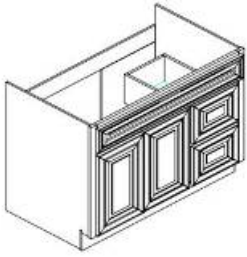

Vanities with Drawer Options - Bathroom Vanities

Vanilla Sky

S3021DL-34-1/	Vanity - 30"W x 21"D x 34-1/2"H - 1 Door - 2 Left Drawers	$545.39
S3021DR-34-1/	Vanity - 30"W x 21"D x 34-1/2"H - 1 Door - 2 Right Drawers	$545.39
S3621BDL-34-1	Vanity - 36"W x 21"D x 34-1/2"H - 2 Doors - 2 Left Drawers	$624.69
S3621BDR-34-1	Vanity - 36"W x 21"D x 34-1/2"H - 2 Doors - 2 Right Drawers	$624.69