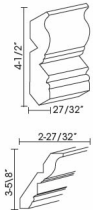

Royal Crown Molding - Moldings

Vanilla Sky

CM96-4

Royal Crown Molding - 96"L x 4-1/2"H (Takes Up 3-5/8" of Wall Sp

$145.19