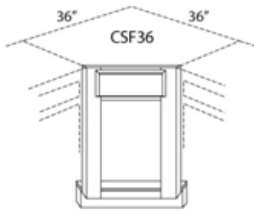

Easy Reach Corner Base Cabinet - Base Cabinets

Vanilla Sky

LS3309	Lazy Susan - 33"W x 24"D x 34-1/2"H - 1 Bi-fold Door - with Rolling	\$682.04
LS3612	Lazy Susan - 36"W x 24"D x 34-1/2"H - 1 Bi-fold Door - with Rolling	\$736.94
LS3612S	Lazy Susan - 36"W x 24"D x 34-1/2"H - 1 Bi-fold Door - wit	\$664.96

Blind Base Cabinet - Base Cabinets

Vanilla Sky

BBLC39/42-36"	Blind Base Cabinet - 36"W x 34-1/2"H x 24"D - 1 Door - 1 Drawer	\$533.18
BBLC42/45-39"	Blind Base Cabinet - 39"W x 34-1/2"H x 24"D - 1 Door - 1 Drawer	\$539.28
BBLC45/48-42"	Blind Base Cabinet - 42"W x 34-1/2"H x 24"D - 1 Door - 1 Drawer	\$545.39

Corner Sink Base Cabinet - Base Cabinets

Vanilla Sky

BDCF36	Base Diagonal Corner - 36"W x 34-1/2"H x 24"D - 1 Door (18"W) -	\$686.92
--------	---	----------

Corner Sink Front - Base Cabinets

Vanilla Sky

BDCF36K-FL	Base Diagonal Corner Frame and Kicker - 36"W x 34-1/2"H x 24"D -	\$206.19
------------	--	----------