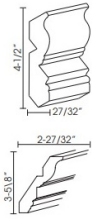

Crown Molding - Moldings

Vanilla Sky

CM96	Crown Molding - 96"L x 2-1/2"H (Takes Up 1-7/8" of Wall Space From	\$73.26
------	--	---------

Royal Crown Molding - Moldings

Vanilla Sky

CM96-4	Royal Crown Molding - 96"L x 4-1/2"H (Takes Up 3-5/8" of Wall Space)	\$117.81
--------	--	----------

Crown Molding Rope - Moldings

Vanilla Sky

CM96C-4	Crown Molding Rope - 96"L x 4-1/2"H (Takes Up 3-5/8" of Wall S)	\$161.37
---------	---	----------

Crown Molding Egg and Dart - Moldings

Vanilla Sky

CM96B-4	Crown Molding Egg and Dart - 96"L x 4-1/2"H (Takes Up 3-5/8" of Wal)	\$161.37
---------	--	----------