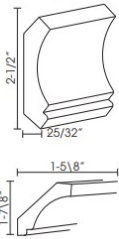

Crown Molding - Moldings

Vanilla Sky

CM96	Crown Molding - 96"L x 2-1/2"H (Takes Up 1-7/8" of Wall Space From	$73.26