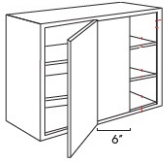

Wall Blind Corner - Wall Cabinets

Vanilla Sky

WBLC30/33-303	Wall Blind Corner - 30"W x 12"D x 30"H - 1 Door - 2 Shelves - Actua	$312.84
WBLC30/33-303	Wall Blind Corner - 30"W x 12"D x 36"H - 1 Door - 2 Shelves - Actua	$412.83
WBLC30/33-304	Wall Blind Corner - 30"W x 12"D x 42"H - 1 Door - 3 Shelves - Actua	$475.20