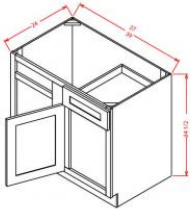

Farm Sink Base - Base Cabinets

Vanilla Sky

FSB36B	Farm Sink Base - 36"W x 34-1/2"H x 24"D - 2 Doors	\$595.41
--------	---	----------

Drawer Pack Base - Base Cabinets

Vanilla Sky

DB12(3)	Drawer Pack - 12"W x 24"D x 34-1/2"H	\$511.22
DB15(3)	Drawer Pack - 15"W x 24"D x 34-1/2"H	\$533.18
DB18(3)	Drawer Pack - 18"W x 24"D x 34-1/2"H	\$546.61
DB21(3)	Drawer Pack - 21"W x 24"D x 34-1/2"H	\$561.25
DB24(3)	Drawer Pack - 24"W x 24"D x 34-1/2"H	\$589.31
DB30(3)	Drawer Pack - 30"W x 24"D x 34-1/2"H	\$929.72
DB36(3)	Drawer Pack - 36"W x 24"D x 34-1/2"H	\$960.22

Easy Reach Corner Base Cabinet - Base Cabinets

Vanilla Sky

LS3309	Lazy Susan - 33"W x 24"D x 34-1/2"H - 1 Bi-fold Door - with Rolling	\$682.04
LS3612	Lazy Susan - 36"W x 24"D x 34-1/2"H - 1 Bi-fold Door - with Rolling	\$736.94
LS3612S	Lazy Susan - 36"W x 24"D x 34-1/2"H - 1 Bi-fold Door - wit	\$664.96

Blind Base Cabinet - Base Cabinets

Vanilla Sky

BBLC39/42-36"	Blind Base Cabinet - 36"W x 34-1/2"H x 24"D - 1 Door - 1 Drawer	\$533.18
BBLC42/45-39"	Blind Base Cabinet - 39"W x 34-1/2"H x 24"D - 1 Door - 1 Drawer	\$539.28
BBLC45/48-42"	Blind Base Cabinet - 42"W x 34-1/2"H x 24"D - 1 Door - 1 Drawer	\$545.39