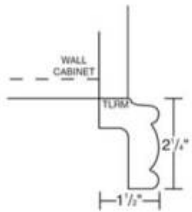

Under Wall Cabinet Molding - Moldings

Vanilla Sky

TLRM8

Under Wall Cabinet Molding - 96"L x 1-1/2"W x 2-1/4"H

$241.58

Base Molding - Moldings

Vanilla Sky

BM4-1/2-5/8-9

Base Molding - 96"L x 5/8"W x 4-1/2"H

$143.97