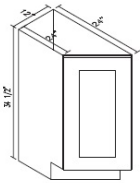

Base Transitional Cabinet - Base Cabinets

Vanilla Sky

BTC12L	Base Transitional Cabinet - 12"W x 34-1/2"H x 12" - 24"D - 1 Shelf	$239.58
BTC12R	Base Transitional Cabinet - 12"W x 34-1/2"H x 12" - 24"D - 1 Shelf	$239.58