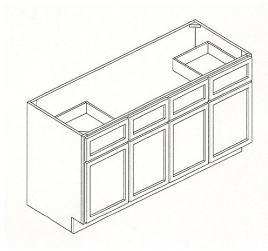

Vanity 4 Doors with 2 Drawers - Bathroom Vanities

Vanilla Sky

S4821B12D-34-	Vanity - 48"W x 21"D x 34-1/2"H - 4 Doors - 2 Drawers	$852.85