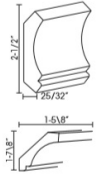

Toe Kick - Panels and Fillers

Vanilla Sky

TK8	Toe Kick - 96"L x 1/2"W x 4-1/2"H	\$59.78
-----	-----------------------------------	---------

Crown Molding - Moldings

Vanilla Sky

CM96

Crown Molding - 96"L x 2-1/2"H (Takes Up 1-7/8" of Wall Space Fr