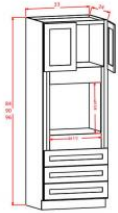

Oven Cabinet - Tall Cabinets

Vanilla Sky

OC3384B	Oven Cabinet - 33"W x 24"D x 84"H - 2 Butt Doors - 3 Drawers	$1141.47
OC3390B	Oven Cabinet - 33"W x 24"D x 90"H - 2 Butt Doors - 3 Drawers	$1231.56
OC3396B	Oven Cabinet - 33"W x 24"D x 96"H - 2 Butt Doors - 3 Drawers	$1313.73