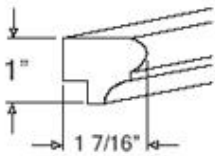

Light Rail Molding - Moldings

Vanilla Sky

LRM8

Light Rail Molding - 96"L x 1-1/2"W x 1"H

$98.82