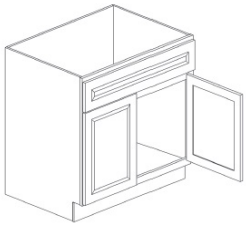

Double Door Sink Base Vanity - Bathroom Vanities

Vanilla Sky

S2421B-34-1/2	Vanity - 24"W x 21"D x 34-1/2"H - 2 Butt Doors	$247.50
S3021B-34-1/2	Vanity - 30"W x 21"D x 34-1/2"H - 2 Butt Doors	$311.85
S3621B-34-1/2	Vanity - 36"W x 21"D x 34-1/2"H - 2 Butt Doors	$376.20