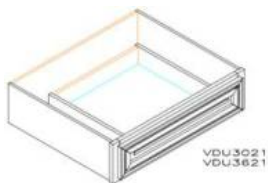

Vanity Drawer - Bathroom Vanities

Vanilla Sky

SVDU3021-7"H	Vanity Drawers - 30"W x 21"D x 7"H	$165.93