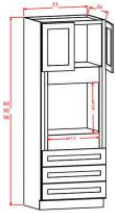

Oven Cabinet - Tall Cabinets

Vanilla Sky

OC3384B	Oven Cabinet - 33"W x 24"D x 84"H - 2 Doors - 3 Drawers	$1406.78
OC3390B	Oven Cabinet - 33"W x 24"D x 90"H - 2 Doors - 3 Drawers	$1517.81
OC3396B	Oven Cabinet - 33"W x 24"D x 96"H - 2 Doors - 3 Drawers	$1619.08