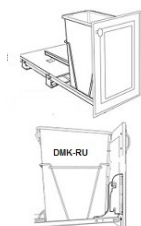

15" - Single Trash Can Pull-Out (Metal Framing) - Accessories

Vanilla Sky

DMK-RU	Door Mounting Kit For Trash Can Pull-Outs (Trash can pull outs c	$44.08
STCMF15-RU	Single Trash Can Pull-Out - Fits B15 (Cabinet not included, cabi	$119.16