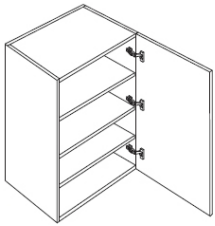

36 High Single Door - Wall Cabinets

Venice White

W0936	Wall - 09"W x 36"H x 13"D - 1 Door - 2 Shelves	$286.00
W1236	Wall - 12"W x 36"H x 13"D - 1 Door - 2 Shelves	$335.70
W1536	Wall - 15"W x 36"H x 13"D - 1 Door - 2 Shelves	$387.28
W1836	Wall - 18"W x 36"H x 13"D - 1 Door - 2 Shelves	$435.10
W2136	Wall - 21"W x 36"H x 13"D - 1 Door - 2 Shelves	$487.61