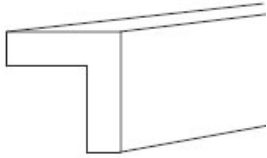

Crown Molding - Moldings

Venice White

CM8A Crown Molding - 96"L x 2"W x 2-1/2"H \$131.28

Light Rail - Moldings

Venice White

LRM Light Rail Molding - 96"L x 2"W x 2"H x 3/4"T \$105.02

Scribe - Moldings

Venice White