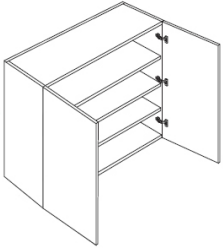

36 High Double Door - Wall Cabinets

Venice White

W2436	Wall - 24"W x 36"H x 13"D - 2 Doors - 2 Shelves	$532.62
W2736	Wall - 27"W x 36"H x 13"D - 2 Doors - 2 Shelves	$572.95
W3036	Wall - 30"W x 36"H x 13"D - 2 Doors - 2 Shelves	$617.96
W3336	Wall - 33"W x 36"H x 13"D - 2 Doors - 2 Shelves	$669.53
W3636	Wall - 36"W x 36"H x 13"D - 2 Doors - 2 Shelves	$730.49