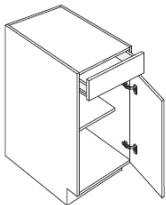

Base Cabinets -

Venice White

W361824	Wall - 36"W x 18"H x 24"D - 2 Doors	\$223.60
---------	-------------------------------------	----------

Single Door Base - Base Cabinets

Venice White

B09	Base - 09"W x 24"D x 34-1/2"H - 1 Door - 1 Drawer	\$443.54
B12	Base - 12"W x 24"D x 34-1/2"H - 1 Door - 1 Drawer	\$483.86
B15	Base - 15"W x 24"D x 34-1/2"H - 1 Door - 1 Drawer	\$526.06
B18	Base - 18"W x 24"D x 34-1/2"H - 1 Door - 1 Drawer	\$566.38
B21	Base - 21"W x 24"D x 34-1/2"H - 1 Door - 1 Drawer	\$608.58