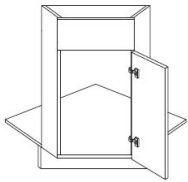

Corner Sink Front - Base Cabinets

Venice White

DSF36	Corner Sink Front and Kicker - 18"W (Door front) x 24"D x 34-1/2"	$363.83