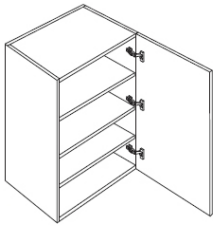

42" High Single Door - Wall Cabinets

Venice White

W0942	Wall - 09"W x 42"H x 13"D - 1 Door - 3 Shelves	$322.57
W1242	Wall - 12"W x 42"H x 13"D - 1 Door - 3 Shelves	$378.84
W1542	Wall - 15"W x 42"H x 13"D - 1 Door - 3 Shelves	$436.98
W1842	Wall - 18"W x 42"H x 13"D - 1 Door - 3 Shelves	$489.49
W2142	Wall - 21"W x 42"H x 13"D - 1 Door - 3 Shelves	$551.38