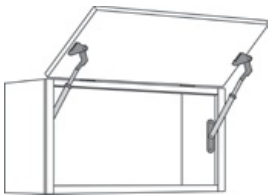

Lift Up Door Wall Cabinet - Wall Cabinets

Venice White

W1812LU	Lift Up - 18"W x 12"H x 13"D - 1 Lift Up Door	\$433.23
W1815LU	Lift Up - 18"W x 15"H x 13"D - 1 Lift Up Door	\$281.31
W1818LU	Lift Up - 18"W x 18"H x 13"D - 1 Lift Up Door	\$314.13
W2112LU	Lift Up - 21"W x 12"H x 13"D - 1 Lift Up Door	\$266.31
W2115LU	Lift Up - 21"W x 15"H x 13"D - 1 Lift Up Door	\$309.45
W2118LU	Lift Up - 21"W x 18"H x 13"D - 1 Lift Up Door	\$345.08
W2412LU	Lift Up - 24"W x 12"H x 13"D - 1 Lift Up Door	\$296.32
W2415LU	Lift Up - 24"W x 15"H x 13"D - 1 Lift Up Door	\$337.58
W2418LU	Lift Up - 24"W x 18"H x 13"D - 1 Lift Up Door	\$376.96
W3012LU	Lift Up - 30"W x 12"H x 13"D - 1 Lift Up Door	\$355.39
W3015LU	Lift Up - 30"W x 15"H x 13"D - 1 Lift Up Door	\$393.84
W3018LU	Lift Up - 30"W x 18"H x 13"D - 1 Lift Up Door	\$314.13
W3612LU	Lift Up - 36"W x 12"H x 13"D - 1 Lift Up Door	\$422.91
W3615LU	Lift Up - 36"W x 15"H x 13"D - 1 Lift Up Door	\$480.11

W3618LU	Lift Up - 36"W x 18"H x 13"D - 1 Lift Up Door	\$531.69
---------	---	----------

Wall Square Corner - Wall Cabinets **Venice White**

WPC2430	Wall Square Corner - 24"W x 30"H x 13"D (Soft Close Hinge Not Av)	\$719.23
WPC2436	Wall Square Corner - 24"W x 36"H x 13"D (Soft Close Hinge Not Av)	\$812.07
WPC2442	Wall Square Corner - 24"W x 42"H x 13"D (Soft Close Hinge Not Av)	\$903.96