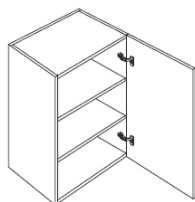

30" High Single Door - Wall Cabinets **Venice White**

W0930	Wall - 09"W x 30"H x 13"D - 1 Door - 2 Shelves	$242.87
W1230	Wall - 12"W x 30"H x 13"D - 1 Door - 2 Shelves	$286.00
W1530	Wall - 15"W x 30"H x 13"D - 1 Door - 2 Shelves	$330.08
W1830	Wall - 18"W x 30"H x 13"D - 1 Door - 2 Shelves	$370.40
W2130	Wall - 21"W x 30"H x 13"D - 1 Door - 2 Shelves	$382.59