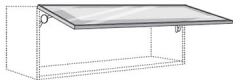

Aluminum Frosted Glass Lift-Up Door - Wall Cabinets

Venice White

AGDW1812LU	Aluminum Frosted Glass Lift-Up Door - For W1812LU	$237.24
AGDW1815LU	Aluminum Frosted Glass Lift-Up Door - For W1815LU	$154.72
AGDW1818LU	Aluminum Frosted Glass Lift-Up Door - For W1818LU	$185.67
AGDW2112LU	Aluminum Frosted Glass Lift-Up Door - For W2112LU	$123.78
AGDW2115LU	Aluminum Frosted Glass Lift-Up Door - For W2115LU	$180.98
AGDW2118LU	Aluminum Frosted Glass Lift-Up Door - For W2118LU	$216.61
AGDW2412LU	Aluminum Frosted Glass Lift-Up Door - For W2412LU	$165.04
AGDW2415LU	Aluminum Frosted Glass Lift-Up Door - For W2415LU	$207.23
AGDW2418LU	Aluminum Frosted Glass Lift-Up Door - For W2418LU	$248.49
AGDW3012LU	Aluminum Frosted Glass Lift-Up Door - For W3012LU	$207.23
AGDW3015LU	Aluminum Frosted Glass Lift-Up Door - For W3015LU	$258.81
AGDW3018LU	Aluminum Frosted Glass Lift-Up Door - For W3018LU	$310.38
AGDW3612LU	Aluminum Frosted Glass Lift-Up Door - For W3612LU	$248.49
AGDW3615LU	Aluminum Frosted Glass Lift-Up Door - For W3615LU	$310.38
AGDW3618LU	Aluminum Frosted Glass Lift-Up Door - For W3618LU	$373.21