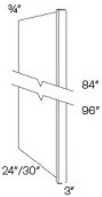

Refrigerator Panels - Panels and Fillers

Venice White

DSF36	Corner Sink Front and Kicker - 17"W (Door front is 14-1/2"W) x 34-1	$211.92
DSFL36	Corner Sink Front Floor (Used with DSF36)	$96.58
REP2596	Refrigerator End Panel - 25"W x 96"H x 3/4"T	$756.74
REP2596x1-1/2	Refrigerator End Panel - 25"W x 96"H x 3/4"T (1-1/2" Return - SO	$1242.48
REP3096	Refrigerator End Panel - 30"W x 96"H x 3/4"T	$1287.50
REP3096x1-1/2	Refrigerator End Panel - 30"W x 96"H x 3/4"T (1-1/2" Return - SO	$1393.46