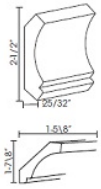

Finish Panels - Panels and Fillers

Venice White

PLY-1/4	Plywood - 48"W x 96"H x 1/4"T (Edges Are Not Banded)	\$647.97
PLY-3/4-1	Plywood - 48"W x 96"H x 3/4"T - 1 Side Finished (Edges Are Not B	\$758.62
PLY-3/4-2	Plywood - 48"W x 96"H x 3/4"T - 2 Sides Finished (Edges Are Not	\$939.60

Decorative Ends - Panels and Fillers

Venice White

WP-BASE	Base Decorative End - 25"W x 30"H	\$296.32
WP-T84	Tall Decorative End - 25"W x 84"H	\$784.87
WP-T90	Tall Decorative End - 25"W x 90"H	\$843.95
WP-T96	Tall Decorative End - 25"W x 96"H	\$903.03
WP-W30	Wall Decorative End - 14"W x 30"H	\$165.97
WP-W36	Wall Decorative End - 14"W x 36"H	\$199.73
WP-W42	Wall Decorative End - 14"W x 42"H	\$232.55

Crown Molding - Moldings

Venice White

CM8A Crown Molding - 96"L x 2"W x 2-1/2"H \$131.28

Light Rail - Moldings

Venice White

LRM Light Rail Molding - 96"L x 2"W x 2"H x 3/4"T \$105.02

Scribe - Moldings

Venice White