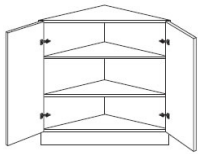

Base End Cabinet - Base Cabinets

Venice White

BEC24	Base End Angle Corner - 24"W x 34-1/2"H x 24"D - 2 Doors - 2 Adj	$709.86