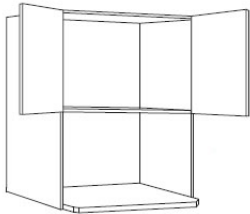

Microwave Wall Cabinet - Accessories

Venice White

MC303313	Microwave Oven - 30"W x 13"D x 33"H (Opening is 18"D x 18"H)	$1460.04
MC303913	Microwave Oven - 30"W x 13"D x 39"H (Opening is 18"H x 18"D)	$1644.77
MC304513	Microwave Oven - 30"W x 15"D x 45"H (Opening is 18"H x 18"D)	$948.98