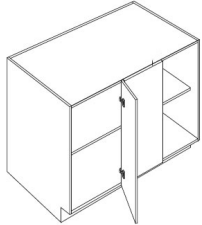

4 Drawer Pack Base - Base Cabinets

Venice White

DB18-4	Drawer Pack - 18"W x 34-1/2"H x 24"D - 4 Drawers	\$1091.51
DB24-4	Drawer Pack - 24"W x 34-1/2"H x 24"D - 4 Drawers	\$1247.17

ERB33	Easy Reach Corner Base Cabinet (w/o Lazy Susan) - 33"W x 24"D x	\$618.90
ERB36	Easy Reach Corner Base Cabinet (w/o Lazy Susan) - 36"W x 24"D x	\$734.24

Easy Reach (with Lazy Susan) Corner Base Cabinet - Base Cabinets

Venice White

LSB36	Easy Reach Corner Base Cabinet (with Lazy Susan) - 36"W x 34-1/2"	\$861.77
-------	---	----------

Blind Base Cabinet - Base Cabinets

Venice White

BLB36/39	Blind Base Corner - 27"W x 34-1/2"H x 24"D - 1 Door (Wall Space:	\$576.70
BLB39/42	Blind Base Corner - 33"W x 34-1/2"H x 24"D - 1 Door (Wall Space:	\$647.03
BLB42/45	Blind Base Corner - 39"W x 34-1/2"H x 24"D - 1 Door (Wall Space:	\$709.86
BLB48/51	Blind Base Corner - 48"W x 34-1/2"H x 24"D - 1 Door (Wall Space:	\$863.64