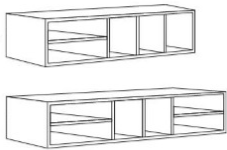

Organizer - Accessories

Venice White

WO306	Organizer - 30"W x 06"H x 12"D	$771.75
WO366	Organizer - 36"W x 06"H x 12"D	$848.64