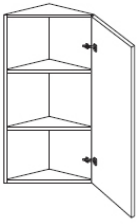

Wall Triangle End Cabinet - Wall Cabinets

Venice White

WAE1330	Triangle End Cabinet - 13"W x 12"D x 30"H - 1 Door - 2 Shelves	$463.23
WAE1336	Triangle End Cabinet - 13"W x 12"D x 36"H - 1 Door - 3 Shelves	$531.69
WAE1342	Triangle End Cabinet - 13"W x 12"D x 42"H - 1 Door - 3 Shelves	$601.08

Wall End Shelf - Wall Cabinets

Venice White

WOS30	Wall End Shelf - 13"W x 06"D x 30"H - 2 Shelves (Specify R/L)	$1114.02
WOS36	Wall End Shelf - 13"W x 06"D x 36"H - 3 Shelves (Specify R/L)	$1252.80