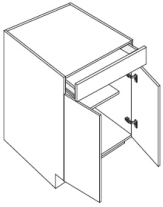

Double Door with Drawer(s) Base - Base Cabinets

Venice White

B24	Base - 24"W x 24"D x 34-1/2"H - 2 Doors - 1 Drawer	$672.35
B27	Base - 27"W x 24"D x 34-1/2"H - 2 Doors - 1 Drawer	$707.04
B30	Base - 30"W x 24"D x 34-1/2"H - 2 Doors - 2 Drawers	$790.50
B33	Base - 33"W x 24"D x 34-1/2"H - 2 Doors - 2 Drawers	$952.73
B36	Base - 36"W x 24"D x 34-1/2"H - 2 Doors - 2 Drawers	$996.80
B39	Base - 39"W x 24"D x 34-1/2"H - 2 Doors - 2 Drawers	$1034.31
B42	Base - 42"W x 24"D x 34-1/2"H - 2 Doors - 2 Drawers	$1082.13