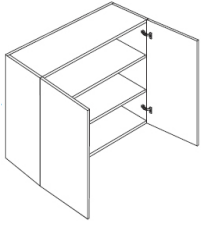

30" High Double Door - Wall Cabinets

Venice White

W2430	Wall - 24"W x 30"H x 13"D - 2 Doors - 2 Shelves	$445.42
W2730	Wall - 27"W x 30"H x 13"D - 2 Doors - 2 Shelves	$485.74
W3030	Wall - 30"W x 30"H x 13"D - 2 Doors - 2 Shelves	$524.19
W3330	Wall - 33"W x 30"H x 13"D - 2 Doors - 2 Shelves	$570.13
W3630	Wall - 36"W x 30"H x 13"D - 2 Doors - 2 Shelves	$610.46