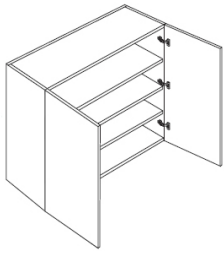

42" High Double Door - Wall Cabinets

Venice White

W2442	Wall - 24"W x 42"H x 13"D - 2 Doors - 3 Shelves	$605.77
W2742	Wall - 27"W x 42"H x 13"D - 2 Doors - 3 Shelves	$647.97
W3042	Wall - 30"W x 42"H x 13"D - 2 Doors - 3 Shelves	$714.54
W3342	Wall - 33"W x 42"H x 13"D - 2 Doors - 3 Shelves	$756.74
W3642	Wall - 36"W x 42"H x 13"D - 2 Doors - 3 Shelves	$838.32