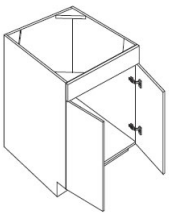

Full Height Single Door Base Cabinet - Base Cabinets

Venice White

B09FD	Base - 9"W x 24"D x 34-1/2"H - 1 FULL HEIGHT Door	\$392.90
B12FD	Base - 12"W x 24"D x 34-1/2"H - 1 FULL HEIGHT Door	\$431.35
B15FD	Base - 15"W x 24"D x 34-1/2"H - 1 FULL HEIGHT Door	\$450.10
B18FD	Base - 18"W x 24"D x 34-1/2"H - 1 FULL HEIGHT Door	\$473.55
B21FD	Base - 21"W x 24"D x 34-1/2"H - 1 FULL HEIGHT Door	\$533.56

Full Height Double Door Base Cabinet - Base Cabinets

Venice White

B24FD	Base - 24"W x 24"D x 34-1/2"H - 2 FULL HEIGHT Doors	\$567.32
B27FD	Base - 27"W x 24"D x 34-1/2"H - 2 FULL HEIGHT Doors	\$620.77
B30FD	Base - 30"W x 24"D x 34-1/2"H - 2 FULL HEIGHT Doors	\$709.86
B33FD	Base - 33"W x 24"D x 34-1/2"H - 2 FULL HEIGHT Doors	\$786.75
B36FD	Base - 36"W x 24"D x 34-1/2"H - 2 FULL HEIGHT Doors	\$786.75

Sink Base - Base Cabinets

Venice White

SB24	Sink Base - 24"W x 24"D x 34-1/2"H - 2 Doors - 1 Header	\$534.50
SB27	Sink Base - 27"W x 24"D x 34-1/2"H - 2 Doors - 1 Header	\$569.20
SB30	Sink Base - 30"W x 24"D x 34-1/2"H - 2 Doors - 1 Header	\$586.08
SB33	Sink Base - 33"W x 24"D x 34-1/2"H - 2 Doors - 1 Header	\$602.02
SB36	Sink Base - 36"W x 24"D x 34-1/2"H - 2 Doors - 1 Header	\$629.21
SB39	Sink Base - 39"W x 24"D x 34-1/2"H - 2 Doors - 2 Headers	\$732.36
SB42	Sink Base - 42"W x 24"D x 34-1/2"H - 2 Doors - 2 Headers	\$778.31