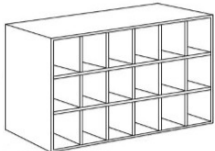

Wine Rack - Accessories

Venice White

WR3018	Wine Rack - 30"W x 12"D x 18"H	\$787.69
WR3618	Wine Rack - 36"W x 12"D x 18"H	\$853.33

Small Wine Rack - Accessories

Venice White

WR18x18	Wine Rack - 18"W x 18"H x 12"D	\$1089.63
---------	--------------------------------	-----------