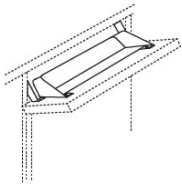

Roll Out Tray - Accessories

Venice White

ROD-B12	Roll-out Tray- 12"W	\$206.30
ROD-B15	Roll-out Tray - 15"W	\$213.80
ROD-B18	Roll-out Tray - 18"W	\$221.30
ROD-B21	Roll-out Tray - 21"W	\$228.80
ROD-B24	Roll-out Tray - 24"W	\$246.62
ROD-B27	Roll-out Tray - 27"W	\$254.12
ROD-B30	Roll-out Tray - 30"W	\$261.62
ROD-B33	Roll-out Tray - 33"W	\$269.12
ROD-B36	Roll-out Tray - 36"W	\$276.62

Tilt Out - Accessories

Venice White

TILTOUT11	Tilt Out Tray - 11" White Plastic Tray	\$150.97
TILTOUT14	Tilt Out Tray - 14" White Plastic Tray	\$150.97
TILTOUT24	Tilt Out Tray - 24" White Plastic Tray	\$150.97