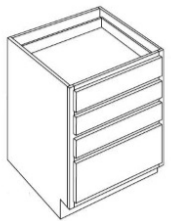

Three Drawer Pack Base - Base Cabinets

Venice White

DB12-3	Drawer Pack - 12"W x 24"D x 34-1/2"H - 3 Drawers	\$848.64
DB15-3	Drawer Pack - 15"W x 24"D x 34-1/2"H - 3 Drawers	\$898.34
DB18-3	Drawer Pack - 18"W x 24"D x 34-1/2"H - 3 Drawers	\$948.98
DB21-3	Drawer Pack - 21"W x 24"D x 34-1/2"H - 3 Drawers	\$1000.55
DB24-3	Drawer Pack - 24"W x 24"D x 34-1/2"H - 3 Drawers	\$1053.06
DB30-3	Drawer Pack - 30"W x 24"D x 34-1/2"H - 3 Drawers	\$1576.32

4 Drawer Pack Base - Base Cabinets

Venice White

DB18-4	Drawer Pack - 18"W x 34-1/2"H x 24"D - 4 Drawers	\$1091.51
DB24-4	Drawer Pack - 24"W x 34-1/2"H x 24"D - 4 Drawers	\$1247.17

ERB33	Easy Reach Corner Base Cabinet (w/o Lazy Susan) - 33"W x 24"D x	\$618.90
ERB36	Easy Reach Corner Base Cabinet (w/o Lazy Susan) - 36"W x 24"D x	\$734.24