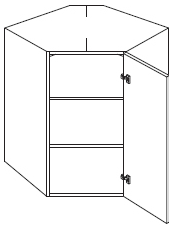

Wall Diagonal Corner - Wall Cabinets **Venice White**

WDC2430	Wall Diagonal Corner - 24"W x 30"H x 13"D - 1 Door	$563.57
WDC2436	Wall Diagonal Corner - 24"W x 36"H x 13"D - 1 Door	$629.21
WDC2442	Wall Diagonal Corner - 24"W x 42"H x 13"D - 1 Door	$694.85