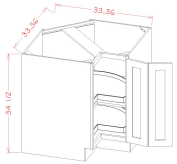

4 Drawer Pack Base - Base Cabinets

Venice White

DB18-4	Drawer Pack - 18"W x 34-1/2"H x 24"D - 4 Drawers	\$1091.51
DB24-4	Drawer Pack - 24"W x 34-1/2"H x 24"D - 4 Drawers	\$1247.17

ERB33	Easy Reach Corner Base Cabinet (w/o Lazy Susan) - 33"W x 24"D x	\$618.90
ERB36	Easy Reach Corner Base Cabinet (w/o Lazy Susan) - 36"W x 24"D x	\$734.24

Easy Reach (with Lazy Susan) Corner Base Cabinet - Base Cabinets

Venice White

LSB36	Easy Reach Corner Base Cabinet (with Lazy Susan) - 36"W x 34-1/2"	\$861.77
-------	---	----------

Blind Base Cabinet - Base Cabinets