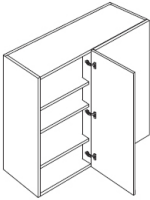

Wall Blind Corner - Wall Cabinets **Venice White**

WBC2430	Wall Blind Corner - 24"W x 30"H x 13"D - 1 Door 10-1/2" - Actual	$542.00
WBC2436	Wall Blind Corner - 24"W x 36"H x 13"D - 1 Door 8-7/8" - Actual	$604.83
WBC2442	Wall Blind Corner - 24"W x 42"H x 13"D - 1 Door 8-7/8" - Actual	$661.09
WBC3030	Wall Blind Corner - 30"W x 30"H x 13"D - 1 Door 10-1/2" - Actual	$606.71
WBC3036	Wall Blind Corner - 30"W x 36"H x 13"D - 1 Door 14-7/8" - Actual	$680.79
WBC3042	Wall Blind Corner - 30"W x 42"H x 13"D - 1 Door 14-7/8" - Actual	$747.36
WBC3630	Wall Blind Corner - 36"W x 30"H x 13"D - 1 Door 22-1/2" - Actual	$625.46
WBC3636	Wall Blind Corner - 36"W x 36"H x 13"D - 1 Door 20-1/2" - Actual	$697.66
WBC3642	Wall Blind Corner - 36"W x 42"H x 13"D - 1 Door 20-7/8" - Actual	$764.24