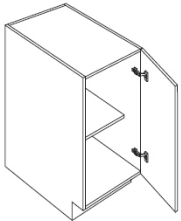

Double Door with Drawer(s) Base - Base Cabinets

Venice White

B24	Base - 24"W x 24"D x 34-1/2"H - 2 Doors - 1 Drawer	\$672.35
B27	Base - 27"W x 24"D x 34-1/2"H - 2 Doors - 1 Drawer	\$707.04
B30	Base - 30"W x 24"D x 34-1/2"H - 2 Doors - 2 Drawers	\$790.50
B33	Base - 33"W x 24"D x 34-1/2"H - 2 Doors - 2 Drawers	\$952.73
B36	Base - 36"W x 24"D x 34-1/2"H - 2 Doors - 2 Drawers	\$996.80
B39	Base - 39"W x 24"D x 34-1/2"H - 2 Doors - 2 Drawers	\$1034.31
B42	Base - 42"W x 24"D x 34-1/2"H - 2 Doors - 2 Drawers	\$1082.13

Full Height Single Door Base Cabinet - Base Cabinets

Venice White

B09FD	Base - 9"W x 24"D x 34-1/2"H - 1 FULL HEIGHT Door	\$392.90
B12FD	Base - 12"W x 24"D x 34-1/2"H - 1 FULL HEIGHT Door	\$431.35
B15FD	Base - 15"W x 24"D x 34-1/2"H - 1 FULL HEIGHT Door	\$450.10
B18FD	Base - 18"W x 24"D x 34-1/2"H - 1 FULL HEIGHT Door	\$473.55
B21FD	Base - 21"W x 24"D x 34-1/2"H - 1 FULL HEIGHT Door	\$533.56