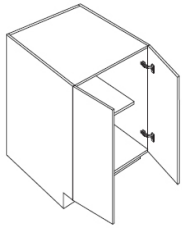

Full Height Single Door Base Cabinet - Base Cabinets

Venice White

B09FD	Base - 9"W x 24"D x 34-1/2"H - 1 FULL HEIGHT Door	\$392.90
B12FD	Base - 12"W x 24"D x 34-1/2"H - 1 FULL HEIGHT Door	\$431.35
B15FD	Base - 15"W x 24"D x 34-1/2"H - 1 FULL HEIGHT Door	\$450.10
B18FD	Base - 18"W x 24"D x 34-1/2"H - 1 FULL HEIGHT Door	\$473.55
B21FD	Base - 21"W x 24"D x 34-1/2"H - 1 FULL HEIGHT Door	\$533.56

Full Height Double Door Base Cabinet - Base Cabinets

Venice White

B24FD	Base - 24"W x 24"D x 34-1/2"H - 2 FULL HEIGHT Doors	\$567.32
B27FD	Base - 27"W x 24"D x 34-1/2"H - 2 FULL HEIGHT Doors	\$620.77
B30FD	Base - 30"W x 24"D x 34-1/2"H - 2 FULL HEIGHT Doors	\$709.86
B33FD	Base - 33"W x 24"D x 34-1/2"H - 2 FULL HEIGHT Doors	\$786.75
B36FD	Base - 36"W x 24"D x 34-1/2"H - 2 FULL HEIGHT Doors	\$786.75