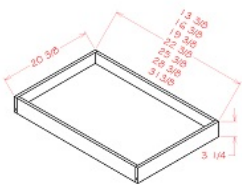

Roll Out Tray - Accessories

Venice White

ROD-B12	Roll-out Tray- 12"W	$206.30
ROD-B15	Roll-out Tray - 15"W	$213.80
ROD-B18	Roll-out Tray - 18"W	$221.30
ROD-B21	Roll-out Tray - 21"W	$228.80
ROD-B24	Roll-out Tray - 24"W	$246.62
ROD-B27	Roll-out Tray - 27"W	$254.12
ROD-B30	Roll-out Tray - 30"W	$261.62
ROD-B33	Roll-out Tray - 33"W	$269.12
ROD-B36	Roll-out Tray - 36"W	$276.62