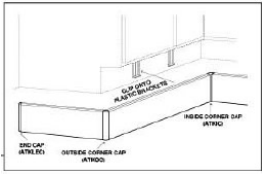

Aluminum Toe Kick Corners - Moldings

Venice White

ATKIC	Aluminum Toe Kick Inside Corner Cap	$9.37
ATKLEC	Aluminum Toe Kick Left Corner End Cap	$9.37
ATKOC	Aluminum Toe Kick Outside Corner Cap	$9.37
ATKREC	Aluminum Toe Kick Right Corner End Cap	$9.37