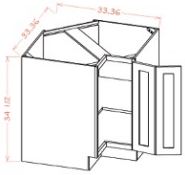

ERB33	Easy Reach Corner Base Cabinet (w/o Lazy Susan) - 33"W x 24"D x	$618.90
ERB36	Easy Reach Corner Base Cabinet (w/o Lazy Susan) - 36"W x 24"D x	$734.24