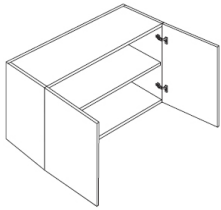

24" - 27" High - Wall Cabinets

Venice White

W2424	Wall - 24"W x 24"H x 13"D - 2 Doors	$414.47
W3024	Wall - 30"W x 24"H x 13"D - 2 Doors	$466.05
W3027	Wall - 30"W x 27"H x 13"D - 2 Doors	$518.56
W3324	Wall - 33"W x 24"H x 13"D - 2 Doors	$514.81
W3624	Wall - 36"W x 24"H x 13"D - 2 Doors	$561.69