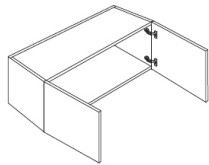

12"-15"-18" High Wall - Wall Cabinets

Venice White

W2115	Wall - 21"W x 15"H x 13"D (Single Door Cabinet)	$283.19
W2415	Wall - 24"W x 15"H x 13"D - 2 Doors	$290.69
W2418	Wall - 24"W x 18"H x 13"D - 2 Doors	$341.33
W3012	Wall - 30"W x 12"H x 13"D - 2 Doors	$311.32
W3015	Wall - 30"W x 15"H x 13"D - 2 Doors	$329.14
W3018	Wall - 30"W x 18"H x 13"D - 2 Doors	$365.71
W3021	Wall - 30"W x 21"H x 13"D - 2 Doors	$415.41
W3312	Wall - 33"W x 12"H x 13"D - 2 Doors	$317.88
W3315	Wall - 33"W x 15"H x 13"D - 2 Doors	$356.33
W3318	Wall - 33"W x 18"H x 13"D - 2 Doors	$400.40
W3612	Wall - 36"W x 12"H x 13"D - 2 Doors	$345.08
W3615	Wall - 36"W x 15"H x 13"D - 2 Doors	$391.03
W3618	Wall - 36"W x 18"H x 13"D - 2 Doors	$432.29