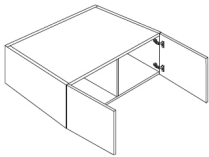

24" Deep - Wall Cabinets

Venice White

W301524	Wall - 30"W x 15"H x 24"D - 2 Doors	$412.60
W301824	Wall - 30"W x 18"H x 24"D - 2 Doors	$479.17
W302424	Wall - 30"W x 24"H x 24"D - 2 Doors	$573.88
W331524	Wall - 33"W x 15"H x 24"D - 2 Doors	$440.73
W331824	Wall - 33"W x 18"H x 24"D - 2 Doors	$511.99
W332424	Wall - 33"W x 24"H x 24"D - 2 Doors	$614.21
W361224	Wall - 36"W x 12"H x 24"D - 2 Doors	$391.97
W361524	Wall - 36"W x 15"H x 24"D - 2 Doors	$467.92
W361824	Wall - 36"W x 18"H x 24"D - 2 Doors	$543.88
W362424	Wall - 36"W x 24"H x 24"D - 2 Doors - 1 Shelf	$654.53