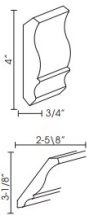

Crown Molding - Moldings

Weathered Gray

CM96	Crown Molding - 96"L x 2-1/2"H (Takes Up 1-7/8" of Wall Space Fr	\$73.26
------	--	---------

Crown Molding Decor - Moldings

Weathered Gray

CM96H-4	Crown Molding Decor - 96"L x 4"H (Takes Up 3-1/8" of	\$117.81
---------	--	----------