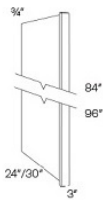

Dishwasher Panel - Panels and Fillers

Weathered Gray

DWR33412	Dishwasher Panel - 24"W x 34-1/2"H x 1/2"T x 3" Return - SOLID	\$79.20
----------	--	---------

Refrigerator Panels - Panels and Fillers

Weathered Gray