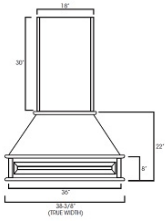

CWH Wood Hood - Accessories

Weathered Gray

CWH36	Wood Hood - 38-2/5"W x 20-1/2"D x 22-3/4"H + (Top Shaft - 18"W x 20	$602.91

Touch-Up Kit - Accessories

Weathered Gray

TUP-K	Touch-Up Kit	$31.08

Touch-Up Stain - Accessories

Weathered Gray

AER-SPR	Aerosol Spray	$59.94

Plain Wall Fillers - Panels and Fillers

Weathered Gray

WF3-3/4	Wall Filler - 3"W x 30"H x 3/4"T - SOLID	$21.78
WF336-3/4	Wall Filler - 3"W x 30"H x 3/4"T - SOLID	$26.73
WF342-3/4	Wall Filler - 3"W x 42"H x 3/4"T - SOLID	$33.66
WF384-3/4	Wall Filler - 3"W x 84"H x 3/4"T - SOLID	$62.37
WF396-3/4	Wall Filler - 3"W x 96"H x 3/4"T - SOLID	$73.26
WF6-3/4	Wall Filler - 6"W x 30"H x 3/4"T - SOLID	$44.55
WF642-3/4	Wall Filler - 6"W x 42"H x 3/4"T - SOLID	$65.34
WF696-3/4	Wall Filler - 6"W x 96"H x 3/4"T - SOLID	$143.55