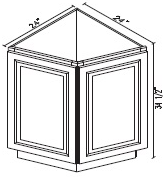

Base End Cabinet - Base Cabinets

Weathered Gray

AB24 (Base)	Base End Angle Corner - 24"W x 34-1/2"H x 24"D - 2 Doors (18-1/2)	$529.65