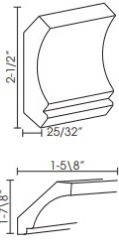

Corbel 1 - Panels and Fillers

Weathered Gray

CORBEL59	Corbel 59 (Large) - 3"W x 9"H x 6"D	\$94.05
----------	-------------------------------------	---------

Corbel 5 - Panels and Fillers

Weathered Gray

CORBEL75L	Corbel - 3-1/2"W x 12-1/2"H x 8"D	\$227.70
CORBEL75M	Corbel - 5-1/4"W x 12-1/2"H x 4-1/2"D	\$214.83
CORBEL75S	Corbel - 3-3/4"W x 6-1/2"H x 3-1/2"D	\$157.41

Crown Molding - Moldings

Weathered Gray

CM96	Crown Molding - 96"L x 2-1/2"H (Takes Up 1-7/8" of Wall Space Fr	\$73.26
------	--	---------

Crown Molding Decor - Moldings

Weathered Gray

CM96H-4	Crown Molding Decor - 96"L x 4"H (Takes Up 3-1/8" of	\$117.81
---------	--	----------