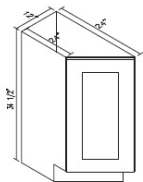

Base Transitional Cabinet - Base Cabinets

Weathered Gray

BTC12L	Base Transitional Cabinet - 12"W x 34-1/2"H x 12" - 24"D - 1 Shelf	$239.58
BTC12R	Base Transitional Cabinet - 12"W x 34-1/2"H x 12" - 24"D - 1 Shelf	$239.58