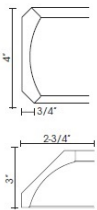

Crown Molding Covered - Moldings

Weathered Gray

CM96K-4	Crown Molding Covered - 96"L x 4"H (Takes Up 3" of Wall Spac	$138.60