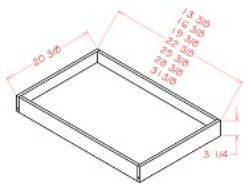

Roll Out Tray - Accessories

Weathered Gray

15RT-DR	Roll-out Tray - 11"W x 2-7/8"H x 21"D (For 15"W base cabin	\$97.02
18RT-DR	Roll-out Tray - 14"W x 2-7/8"H x 21"D (For 18"W base cabin	\$108.90
21RT-DR	Roll-out Tray - 17"W x 2-7/8"H x 21"D (For 21"W base cabinet) (C	\$114.18
24RT-DR	Roll-out Tray - 20"W x 2-7/8"H x 21"D (For 24"W base cabin	\$118.80
27RT-DR	Roll-out Tray - 23"W x 2-7/8"H x 21"D (For 27"W base cabin	\$131.01
30RT-DR	Roll-out Tray - 26"W x 2-7/8"H x 21"D (For 30"W base cabin	\$143.22
33RT-DR	Roll-out Tray - 29"W x 2-7/8"H x 21"D (For 33"W base cabin	\$173.91
36RT-DR	Roll-out Tray - 32"W x 2-7/8"H x 21"D (For 36"W base cabin	\$204.93