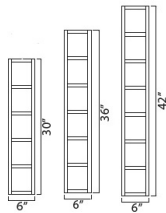

Wine Rack - Accessories

Weathered Gray

W3018WR	Wine Rack - 30"W x 12"D x 18"H	\$195.03
---------	--------------------------------	----------

Wall Cube - Accessories

Weathered Gray

WC630	Wall Cube - 6"W x 30"H	\$149.49
WC636	Wall Cube - 6"W x 36"H	\$176.22
WC642	Wall Cube - 6"W x 42"H	\$202.95