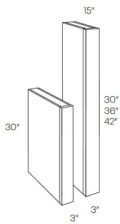

Columns - Panels and Fillers

White Night

CLM-30X15	Column - 3"W x 30"H x 15"D (Trimable, Finished 3 sides)	$112.86
CLM-36X15	Column - 3"W x 36"H x 15"D (Trimable, Finished 3 sides)	$126.22
CLM-42X15	Column - 3"W x 42"H x 15"D (Trimable, Finished 3 sides)	$140.08
CLM-B30	Column - 3"W x 34-1/2"H x 30"D (Trimable, Finished 3 sides)	$223.24