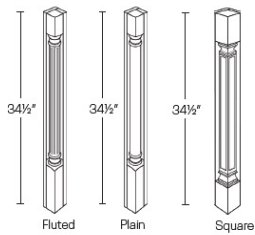

Corner Posts - Panels and Fillers

White Night

Post-F-CR	Corner Decor leg - Fluted - 3"W x 34-1/2"H x 3"D	$194.04
Post-P-CR	Corner Decor leg - Plain - 3"W x 34-1/2"H x 3"D	$194.04
Post-S-CR	Corner Decor leg - Square - 3"W x 34-1/2"H x 3"D	$194.04