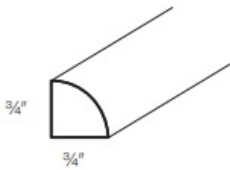

Shoe Molding - Moldings

White Night

SHM	Shoe Molding - 96"L x 3/4"W x 3/4"H	$58.90