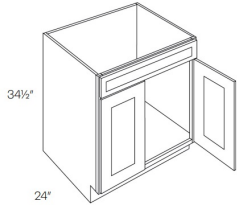

Single Header Double Door Sink Base - Base Cabinets

White Night

SB24	Sink Base - 24"W x 34-1/2"H x 24"D - 2 Doors 1 Header	$407.38
SB27	Sink Base - 27"W x 34-1/2"H x 24"D - 2 Doors 1 Header	$440.55