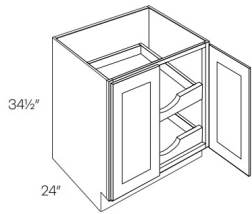

Double Door with Drawer(s) Base with 2 POS - Base Cabinets

White Night

B24-POS2	Base - 24"W x 34-1/2"H x 24"D - 2 Doors - 1 Drawer - 2 Pull Out	$771.21
B27-POS2	Base - 27"W x 34-1/2"H x 24"D - 2 Doors - 1 Drawer - 2 Pull Out	$824.17
B30-POS2	Base - 30"W x 34-1/2"H x 24"D - 2 Doors - 2 Drawers - 2 Pull Out	$902.38
B33-POS2	Base - 33"W x 34-1/2"H x 24"D - 2 Doors - 2 Drawers - 2 Pull Out	$949.41
B36-POS2	Base - 36"W x 34-1/2"H x 24"D - 2 Doors - 2 Drawers - 2 Pull Out	$996.43
B42-POS2	Base - 42"W x 34-1/2"H x 24"D - 2 Doors - 2 Drawers - 4 Pull Out	$1275.61