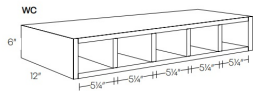

Wine Cubby - Accessories

White Night

WC30	Wine Cubby - 30"W x 6"H x 12"D (Finished interior) (W)	$134.64
WC36	Wine Cubby - 36"W x 6"H x 12"D (Finished interior) (W)	$139.59