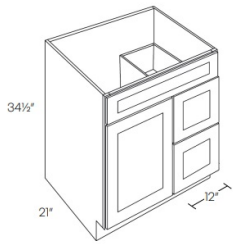

Single Door and Two Drawers Sink Base Vanity - Bathroom Vanities

White Night

V30DL	Vanity Sink Base - 30"W x 34-1/2"H x 21"D - 1 Door - 2 Left Drawers	$601.92
V30DR	Vanity Sink Base - 30"W x 34-1/2"H x 21"D - 1 Door - 2 Right Drawer	$601.92