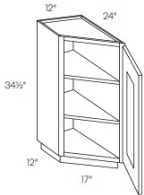

Oven Base Cabinet - Base Cabinets

White Night

OVB30	Oven Base Cabinet - 30"W x 34-1/2"H x 24"D (Front Opening 27"W x	\$356.89
-------	--	----------

Base Transitional Cabinet - Base Cabinets

White Night

BTC2412	Base Transitional Cabinet - 17"W x 34-1/2"H x 12"-24"D - 1	\$333.63
---------	--	----------