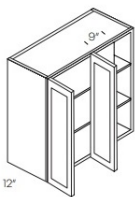

Double Door Wall Blind Corner - Wall Cabinets

White Night

BLW39/4230	Wall Blind Corner - 39"W x 30"H x 12"D - 2 Doors (24"W x 30"H)	$591.03
BLW39/4236	Wall Blind Corner - 39"W x 36"H x 12"D - 2 Doors (24"W x 36"H)	$692.50
BLW39/4242	Wall Blind Corner - 39"W x 42"H x 12"D - 2 Doors (24"W x 42"H)	$768.73
BLW42/4530	Wall Blind Corner - 42"W x 30"H x 12"D - 2 Doors (27"W x 30"H)	$649.44