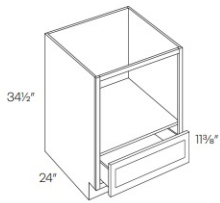

Microwave Base Cabinet - Base Cabinets

White Night

MCB24	Microwave Base Cabinet - 24"W x 34-1/2"H x 24"D -1 Bottom Drawer	$601.92
MCB27	Microwave Base Cabinet - 27"W x 34-1/2"H x 24"D -1 Bottom Drawer	$625.68
MCB30	Microwave Base Cabinet - 30"W x 34-1/2"H x 24"D -1 Bottom Drawer	$648.94