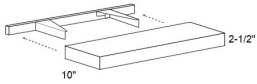

Floating Shelf (Wood) - Accessories

White Night

F-SHELF-24	Floating Shelf (Painted) - 24"W x 10"D x 2-1/2"T	$239.08
F-SHELF-30	Floating Shelf (Painted) - 30"W x 10"D x 2-1/2"T	$285.12
F-SHELF-36	Floating Shelf (Painted) - 36"W x 10"D x 2-1/2"T	$330.66
F-SHELF-42	Floating Shelf (Painted) - 42"W x 10"D x 2-1/2"T	$376.20