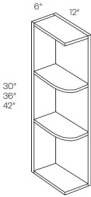

Wall End Shelf - Wall Cabinets

White Night

WS30	Wall End Shelf - 6"W x 30"H x 12"D - 2 Fixed Shelves (Reversible)	\$102.96
WS36	Wall End Shelf - 6"W x 36"H x 12"D - 2 Fixed Shelves (Reversible)	\$121.27
WS42	Wall End Shelf - 6"W x 42"H x 12"D - 3 Fixed Shelves (Reversible)	\$137.61