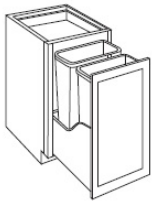

Full Height Waste Basket Base Cabinet - Accessories

White Night

BWBK15-FH	Waste Basket Base - (Includes cabinet) 15"W x 34-1/2"H x 24"D -	$678.15
BWBK18-FH	Waste Basket Base - (Includes cabinet) 18"W x 34-1/2"H x 24"D -	$717.25
BWBK21-FH	Waste Basket Base - (Includes cabinet) 21"W x 34-1/2"H x 24"D -	$731.11