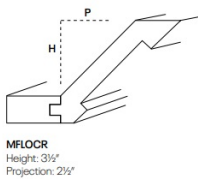

Full Overlay Crown Moldings - Moldings

White Night

MFLOCR	Full Overlay Crown Molding - 96"L (Takes Up 3-1/2" of Wall Space	$198.00