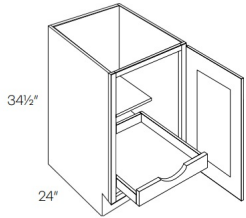

White Night

B48-POS4	Base - 48"W x 34-1/2"H x 24"D - 4 Doors - 2 Drawers - 4 Pull Out	\$1409.76
-----------------	--	------------------

Single Full Height Door Base - Base Cabinets

White Night

B09-FH	Full Height Door Base - 9"W x 34-1/2"H x 24"D - 1 Door (Ball bea	\$296.01
B12-FH	Full Height Door Base - 12"W x 34-1/2"H x 24"D - 1 Door (Ball beari	\$400.35
B15-FH	Full Height Door Base - 15"W x 34-1/2"H x 24"D - 1 Door (Ball beari	\$416.98
B18-FH	Full Height Door Base - 18"W x 34-1/2"H x 24"D - 1 Door (Ball beari	\$438.96
B21-FH	Full Height Door Base - 21"W x 34-1/2"H x 24"D - 1 Door (Ball beari	\$493.02

Single Full Height Door Base with 1 POS - Base Cabinets

White Night

B12-POS1-FH	Full Height Door Base - 12"W x 34-1/2"H x 24"D - 1 Door - 1 Pull	\$583.90
B15-POS1-FH	Full Height Door Base - 15"W x 34-1/2"H x 24"D - 1 Door - 1 Pull	\$606.47
B18-POS1-FH	Full Height Door Base - 18"W x 34-1/2"H x 24"D - 1 Door - 1 Pull	\$642.11
B21-POS1-FH	Full Height Door Base - 21"W x 34-1/2"H x 24"D - 1 Door - 1 Pull	\$703.29