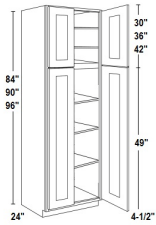

Pantry Cabinet Double Door - Tall Cabinets

White Night

UC2412x84	Wall Pantry - 24"W x 84"H x 12"D - 4 Doors (Upper:30"H , Bottom:	$1086.03
UC2412x90	Wall Pantry - 24"W x 90"H x 12"D - 4 Doors (Upper:36"H , Bottom:	$1193.94
UC2412x96	Wall Pantry - 24"W x 96"H x 12"D - 4 Doors (Upper:42"H , Bottom:	$1313.23
UC2424x84	Wall Pantry - 24"W x 84"H x 24"D - 4 Doors (Upper:30"H , Bottom:	$1230.57
UC2424x90	Wall Pantry - 24"W x 90"H x 24"D - 4 Doors (Upper:36"H , Bottom:	$1353.82
UC2424x96	Wall Pantry - 24"W x 96"H x 24"D - 4 Doors (Upper:42"H , Bottom:	$1488.96
UC3024x84	Wall Pantry - 30"W x 84"H x 24"D - 4 Doors (Upper:30"H , Bottom:	$1353.33
UC3024x90	Wall Pantry - 30"W x 90"H x 24"D - 4 Doors (Upper:36"H , Bottom:	$1489.45
UC3024x96	Wall Pantry - 30"W x 96"H x 24"D - 4 Doors (Upper:42"H , Bottom:	$1636.96