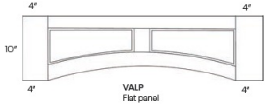

Toe Kick - Moldings

White Night

TKS	Toe Kick - 96"L x 4-1/2"H x 1/4"D	\$44.05
-----	-----------------------------------	---------

Arched Valances - Moldings

White Night

VALP-36	Arched Valance - 36"W x 10"H x 3/4"D (Trimable By 2" On Both Si	\$117.81
VALP-42	Arched Valance - 42"W x 10"H x 3/4"D (Trimable By 2" On Bo	\$130.68
VALP-48	Arched Valance - 48"W x 10"H x 3/4"D (Trimable By 2" On Bo	\$148.50
VALP-60	Arched Valance - 60"W x 10"H x 3/4"D (Trimable By 2" On Bo	\$174.73