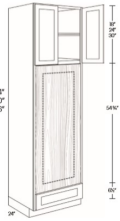

Double Oven Cabinet - Tall Cabinets

White Night

OVD3084	Double Oven Cabinet - 30"W x 84"H x 24"D - 2 Top Doors (18"H) - 1 B	$1257.79
OVD3090	Double Oven Cabinet - 30"W x 90"H x 24"D - 2 Top Doors (24"H) - 1 B	$1336.99
OVD3096	Double Oven Cabinet - 30"W x 96"H x 24"D - 2 Top Doors (30"H) - 1 B	$1413.22
OVD3384	Double Oven Cabinet - 33"W x 84"H x 24"D - 2 Top Doors (18"H) - 1 B	$1308.28
OVD3390	Double Oven Cabinet - 33"W x 90"H x 24"D - 2 Top Doors (24"H) - 1 B	$1389.46
OVD3396	Double Oven Cabinet - 33"W x 96"H x 24"D - 2 Top Doors (30"H) - 1 B	$1470.15