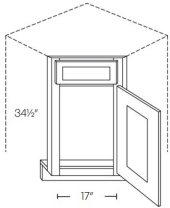

Corner Sink Front - Base Cabinets

White Night

CSF36	Corner Sink Front and Kicker - 18"W (Door front) x 34-1/2"H x 24"	$233.14
CSFFL36	Corner Sink Front Floor (Used with CSF36)	$76.72