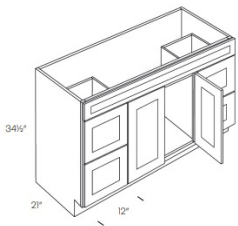

Double Door and Four Drawer Sink Base Vanity - Bathroom Vanities

White Night

V48DD	Vanity Sink Base - 48"W x 34-1/2"H x 21"D - 2 Doors - 2 Right Drawe	$752.40