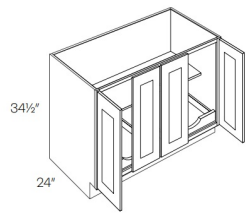

Four Full Height Door Base with 2 POS - Base Cabinets

White Night

B48-POS2-FH	Full Height Door Base - 48"W x 34-1/2"H x 24"D - 4 Doors - 2 Pul	$1296.70