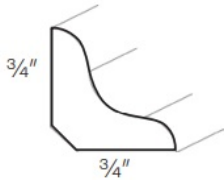

Inside Corner Molding - Moldings

White Night

ICM	Inside Corner Molding - 96"L x 3/4"W x 3/4"H	$52.96