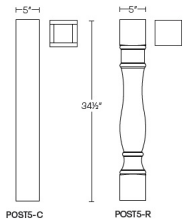

Large Posts - Panels and Fillers

White Night

POST5-C	Decor leg (Large) - 5"W x 34-1/2"H x 5"D	$439.06
POST5-R	Decor leg (Large) - 5"W x 34-1/2"H x 5"D	$491.04