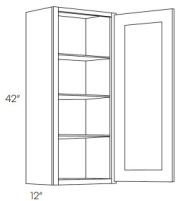

42" High Single Door - Wall Cabinets

White Night

W0942	Wall - 9"W x 42"H x 12"D - 1 Door - 3 Shelves	$247.00
W1242	Wall - 12"W x 42"H x 12"D - 1 Door - 3 Shelves	$270.27
W1542	Wall - 15"W x 42"H x 12"D - 1 Door - 3 Shelves	$297.00
W1842	Wall - 18"W x 42"H x 12"D - 1 Door - 3 Shelves	$329.17
W2142	Wall - 21"W x 42"H x 12"D - 1 Door - 3 Shelves	$394.02