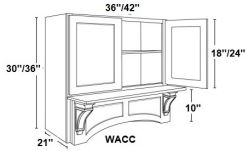

Wood Hood Arched - Accessories

White Night

WACC3630X21	Wood Hood Arched - 36"W x 30"H x 21"D - 2 Doors (18"H each) - 1	$2147.80
WACC3636X21	Wood Hood Arched - 36"W x 36"H x 21"D - 2 Doors (24"H each) - 1	$2212.65
WACC4230X21	Wood Hood Arched - 42"W x 30"H x 21"D - 2 Doors (18"H each) - 1	$2318.08
WACC4236X21	Wood Hood Arched - 42"W x 36"H x 21"D - 2 Doors (24"H each) - 1	$2383.42

Touch Up Kit - Accessories

White Night

TUP	Touch Up Kit (Marker and Putty Stick Included)	$43.06