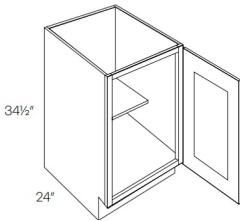

Four Door with Drawer(s) Base with 2 POS - Base Cabinets

White Night

B48-POS2	Base - 48"W x 34-1/2"H x 24"D - 4 Doors - 2 Drawers - 2 Pull Out	\$1080.58
----------	--	-----------

Four Door with Drawer(s) Base with 4 POS - Base Cabinets

White Night

B48-POS4	Base - 48"W x 34-1/2"H x 24"D - 4 Doors - 2 Drawers - 4 Pull Out	\$1409.76
-----------------	--	------------------

Single Full Height Door Base - Base Cabinets

White Night

B09-FH	Full Height Door Base - 9"W x 34-1/2"H x 24"D - 1 Door (Ball bea	\$296.01
B12-FH	Full Height Door Base - 12"W x 34-1/2"H x 24"D - 1 Door (Ball beari	\$400.35
B15-FH	Full Height Door Base - 15"W x 34-1/2"H x 24"D - 1 Door (Ball beari	\$416.98
B18-FH	Full Height Door Base - 18"W x 34-1/2"H x 24"D - 1 Door (Ball beari	\$438.96
B21-FH	Full Height Door Base - 21"W x 34-1/2"H x 24"D - 1 Door (Ball beari	\$493.02