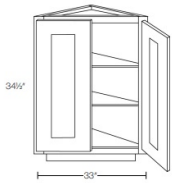

Base End Cabinet - Base Cabinets

White Night

BEC24	Base End Angle Cabinet - 24"W x 34-1/2"H x 24"D - 2 Doors (18"W	\$411.84
-------	---	----------

Base End Straight Cabinet - Base Cabinets

White Night

BECS24	Base End Straight Cabinet - 33"W x 34-1/2"H x 24"D - 2 Doors - 2 Sh	\$411.84
--------	---	----------