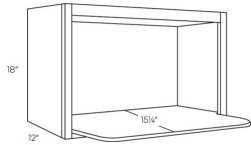

Microwave Unit - Accessories

White Night

MW3018	Microwave Cabinet - 30"W x 18"H x 12"D - 1 Shelf (15-	$250.96