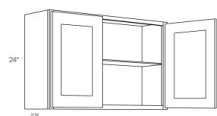

24" High - Wall Cabinets

White Night

W2424	Wall - 24"W x 24"H x 12"D - 2 Doors (Can be cut for glass)	$319.27
W2724	Wall - 27"W x 24"H x 12"D - 2 Doors (Can be cut for glass)	$320.76
W3024	Wall - 30"W x 24"H x 12"D - 2 Doors (Can be cut for glass)	$325.21
W3324	Wall - 33"W x 24"H x 12"D - 2 Doors (Can be cut for glass)	$345.51
W3624	Wall - 36"W x 24"H x 12"D - 2 Doors (Can be cut for glass)	$370.26
W4224	Wall - 42"W x 24"H x 12"D - 2 Doors (Can be cut for glass)	$417.78