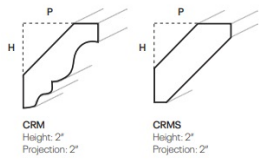

Crown Molding - Moldings

White Night

CRM	Crown Molding - 96"L (Takes Up 2" of Wall Space From Top to Bott	$69.79
CRMS	Crown Molding Flat - 96"L (Takes Up 2" of Wall Space From Top to	$69.79