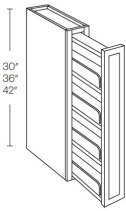

Wall Spice Cabinet - Accessories

White Night

WSP30	Wall Spice Cabinet - 6"W x 30"H x 12"D	$236.11
WSP36	Wall Spice Cabinet - 6"W x 36"H x 12"D	$274.72
WSP42	Wall Spice Cabinet - 6"W x 42"H x 12"D	$290.07