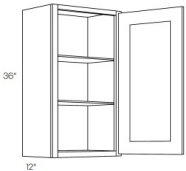

36" High Single Door - Wall Cabinets

White Night

W0936	Wall - 9"W x 36"H x 12"D - 1 Door - 2 Shelves	$221.26
W1236	Wall - 12"W x 36"H x 12"D - 1 Door - 2 Shelves	$244.53
W1536	Wall - 15"W x 36"H x 12"D - 1 Door - 2 Shelves	$266.80
W1836	Wall - 18"W x 36"H x 12"D - 1 Door - 2 Shelves	$296.50
W2136	Wall - 21"W x 36"H x 12"D - 1 Door - 2 Shelves	$355.90