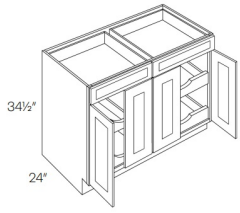

Four Door with Drawer(s) Base with 2 POS - Base Cabinets

White Night

B48-POS2	Base - 48"W x 34-1/2"H x 24"D - 4 Doors - 2 Drawers - 2 Pull Out	\$1080.58
----------	--	-----------

Four Door with Drawer(s) Base with 4 POS - Base Cabinets

White Night

B48-POS4	Base - 48"W x 34-1/2"H x 24"D - 4 Doors - 2 Drawers - 4 Pull Out	\$1409.76
-----------------	--	------------------

Single Full Height Door Base - Base Cabinets

White Night

B09-FH	Full Height Door Base - 9"W x 34-1/2"H x 24"D - 1 Door (Ball bea	\$296.01
B12-FH	Full Height Door Base - 12"W x 34-1/2"H x 24"D - 1 Door (Ball beari	\$400.35
B15-FH	Full Height Door Base - 15"W x 34-1/2"H x 24"D - 1 Door (Ball beari	\$416.98
B18-FH	Full Height Door Base - 18"W x 34-1/2"H x 24"D - 1 Door (Ball beari	\$438.96
B21-FH	Full Height Door Base - 21"W x 34-1/2"H x 24"D - 1 Door (Ball beari	\$493.02