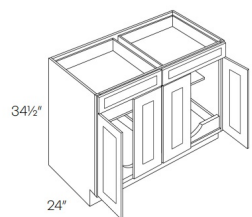

Four Door with Drawer(s) Base with 2 POS - Base Cabinets

White Night

B48-POS2	Base - 48"W x 34-1/2"H x 24"D - 4 Doors - 2 Drawers - 2 Pull Out	$1080.58