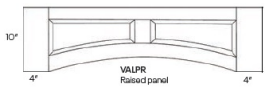

Standard Raised Valance - Moldings

White Night

VALPR-36	Standard Raised Valance - 36"W x 10"H x 3/4"D (Trimable By 2" O	$117.81
VALPR-42	Standard Raised Valance - 42"W x 10"H x 3/4"D (Trimable By	$130.68
VALPR-48	Standard Raised Valance - 48"W x 10"H x 3/4"D (Trimable By	$148.50
VALPR-60	Standard Raised Valance - 60"W x 10"H x 3/4"D (Trimable By	$174.73