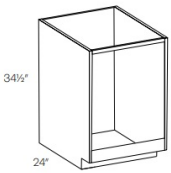

Oven Base Cabinet - Base Cabinets

White Night

OVB30	Oven Base Cabinet - 30"W x 34-1/2"H x 24"D (Front Opening 27"W x	$356.89