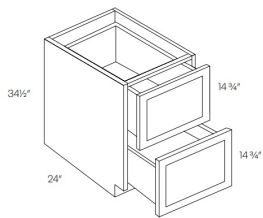

Two Drawer Pack Base - Base Cabinets

White Night

DB24-2	Drawer Pack - 24"W x 34-1/2"H x 24"D - 2 Drawers	$601.92
DB30-2	Drawer Pack - 30"W x 34-1/2"H x 24"D - 2 Drawers	$648.94
DB33-2	Drawer Pack - 33"W x 34-1/2"H x 24"D - 2 Drawers	$680.62
DB36-2	Drawer Pack - 36"W x 34-1/2"H x 24"D - 2 Drawers	$708.34