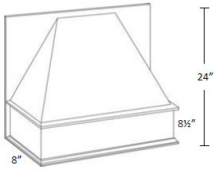

Valance Wood Hood - Accessories

White Night

WHV30	Valance Wood Hood - 30"W x 24"H x 8"D (Inside dimensions 26-1/2"	$631.62
WHV36	Valance Wood Hood - 36"W x 24"H x 8"D (Inside dimensions 32-1/2"	$746.95