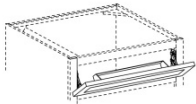

Tilt-Out Tray - Base Cabinets

White Night

TOT	Tilt Out Tray - 11-1/4"W (One unit should be ordered for SB24 &a	\$120.28
-----	--	----------

Double Door Farm Sink Base Cabinet - Base Cabinets

White Night

SB30-FS	Farm Sink Base - 30"W x 34-1/2"H x 24"D -2 Doors (18"H each) (Max t	\$494.50
SB33-FS	Farm Sink Base - 33"W x 34-1/2"H x 24"D -2 Doors (18"H each) (Max t	\$526.18
SB36-FS	Farm Sink Base - 36"W x 34-1/2"H x 24"D -2 Doors (18"H each) (Max t	\$532.12