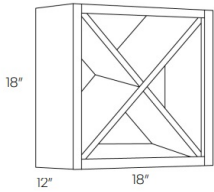

Wine Rack - Accessories

White Night

WR3018	Wine Rack - 30"W x 18"H x 12"D (Finished interior)	\$293.53
--------	--	----------

Wine Cube - Accessories

White Night

WCX1818	Wine Cube - 18"W x 18"H x 12"D (Finished interior)	\$178.20
---------	--	----------