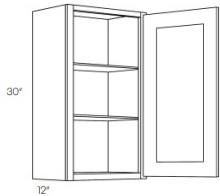

30" High Single Door - Wall Cabinets

White Night

W0930	Wall - 9"W x 30"H x 12"D - 1 Door - 2 Shelves	$184.14
W1230	Wall - 12"W x 30"H x 12"D - 1 Door - 2 Shelves	$205.92
W1530	Wall - 15"W x 30"H x 12"D - 1 Door - 2 Shelves	$221.26
W1830	Wall - 18"W x 30"H x 12"D - 1 Door - 2 Shelves	$248.98
W2130	Wall - 21"W x 30"H x 12"D - 1 Door - 2 Shelves	$297.99