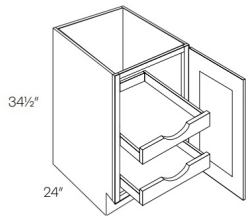

White Night

B48-POS4	Base - 48"W x 34-1/2"H x 24"D - 4 Doors - 2 Drawers - 4 Pull Out	\$1409.76
-----------------	--	------------------

Single Full Height Door Base - Base Cabinets

White Night

B09-FH	Full Height Door Base - 9"W x 34-1/2"H x 24"D - 1 Door (Ball bea	\$296.01
B12-FH	Full Height Door Base - 12"W x 34-1/2"H x 24"D - 1 Door (Ball beari	\$400.35
B15-FH	Full Height Door Base - 15"W x 34-1/2"H x 24"D - 1 Door (Ball beari	\$416.98
B18-FH	Full Height Door Base - 18"W x 34-1/2"H x 24"D - 1 Door (Ball beari	\$438.96
B21-FH	Full Height Door Base - 21"W x 34-1/2"H x 24"D - 1 Door (Ball beari	\$493.02

Single Full Height Door Base with 1 POS - Base Cabinets

White Night

B12-POS1-FH	Full Height Door Base - 12"W x 34-1/2"H x 24"D - 1 Door - 1 Pull	\$583.90
B15-POS1-FH	Full Height Door Base - 15"W x 34-1/2"H x 24"D - 1 Door - 1 Pull	\$606.47
B18-POS1-FH	Full Height Door Base - 18"W x 34-1/2"H x 24"D - 1 Door - 1 Pull	\$642.11
B21-POS1-FH	Full Height Door Base - 21"W x 34-1/2"H x 24"D - 1 Door - 1 Pull	\$703.29

Single Full Height Door Base with 2 POS - Base Cabinets

White Night

B12-POS2-FH	Full Height Door Base - 12"W x 34-1/2"H x 24"D - 1 Door - 2 Pull	\$704.48
B15-POS2-FH	Full Height Door Base - 15"W x 34-1/2"H x 24"D - 1 Door - 2 Pull	\$732.99
B18-POS2-FH	Full Height Door Base - 18"W x 34-1/2"H x 24"D - 1 Door - 2 Pull	\$781.70
B21-POS2-FH	Full Height Door Base - 21"W x 34-1/2"H x 24"D - 1 Door - 2 Pull	\$851.20