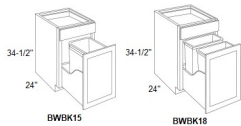

Waste Basket Base Cabinet - Accessories

White Night

BWBK15-1	Waste Basket Base - (Includes cabinet) 15"W x 34-1/2"H x 24"D -	$564.79
BWBK18-2	Waste Basket Base - (Includes cabinet) 18"W x 34-1/2"H x 24"D -	$597.96