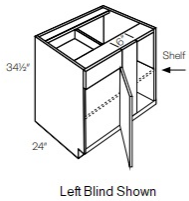

Blind Base Cabinet - Base Cabinets

White Night

BLB36/39	Blind Base Cabinet - 27"W x 32-1/2"H x 24"D - 1 Door (B9) - 1 Dr	$577.17
BLB39/42	Blind Base Cabinet - 33"W x 32-1/2"H x 24"D - 1 Door (B12) - 1 D	$592.51
BLB42/45	Blind Base Cabinet - 39"W x 32-1/2"H x 24"D - 1 Door (B15) - 1 D	$634.09
BLB45/48	Blind Base Cabinet - 45"W x 32-1/2"H x 24"D - 1 Door (B18) - 1 D	$690.52