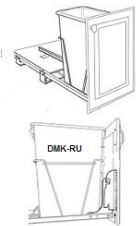

15" - Single Trash Can Pull-Out (Metal Framing) - Accessories

White Night

DMK-RU	Door Mounting Kit For Trash Can Pull-Outs (Trash can pull outs c	$44.08
STCMF15-RU	Single Trash Can Pull-Out - Fits B15 (Cabinet not included, cabi	$119.16