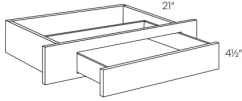

Vanity Desk Drawer - Bathroom Vanities

White Night

DD30 Vanity Desk Drawer - 30"W - Drawer front is 22-1/2"W (with 2-1/2" $167.31