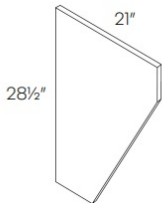

Vanity Desk Drawer - Bathroom Vanities

White Night

DD30 Vanity Desk Drawer - 30"W - Drawer front is 22-1/2"W (with 2-1/2" \$167.31

Vanity Desk Support - Bathroom Vanities

White Night

DS Vanity Desk Support - 28-1/2"H x 24"D (2-1/2" Trimmable sides) \$100.48