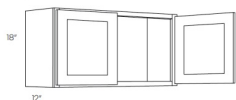

18" High Wall - Wall Cabinets

White Night

CW2418	Wall Diagonal Corner - 24"W x 18"H x 12"D - 1 Door - NO SHELF (Can	$380.65
W1218	Wall - 12"W x 18"H x 12"D - 1 Door - NO SHELF (Can be cut for glass	$176.22
W1518	Wall - 15"W x 18"H x 12"D - 1 Door - NO SHELF (Can be cut for glass	$185.13
W1818	Wall - 18"W x 18"H x 12"D - 1 Door - NO SHELF (Can be cut for glass	$195.03
W2118	Wall - 21"W x 18"H x 12"D - 1 Door - NO SHELF (Can be cut for glass	$214.33
W2418	Wall - 24"W x 18"H x 12"D - 2 Doors - NO SHELF (Can be cut for glas	$236.61
W3018	Wall - 30"W x 18"H x 12"D - 2 Doors - NO SHELF (Can be cut for glas	$248.49
W3318	Wall - 33"W x 18"H x 12"D - 2 Doors - NO SHELF (Can be cut for glas	$256.41
W3618	Wall - 36"W x 18"H x 12"D - 2 Doors - NO SHELF (Can be cut for glas	$293.53