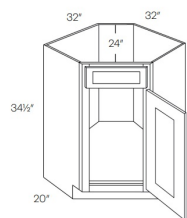

Corner Sink Base Cabinet - Base Cabinets

White Night

CSB36	Corner Sink Base Cabinet - 32"W x 34-1/2"H x 24"D - 1 Door (Require	$814.27