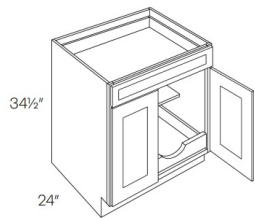

Single Door Base with 2 POS - Base Cabinets

White Night

B12-POS2	Base - 12"W x 34-1/2"H x 24"D - 1 Door - 1 Drawer - 2 Pull Out S	\$587.07
B15-POS2	Base - 15"W x 34-1/2"H x 24"D - 1 Door - 1 Drawer - 2 Pull Out S	\$610.83
B18-POS2	Base - 18"W x 34-1/2"H x 24"D - 1 Door - 1 Drawer - 2 Pull Out S	\$651.42
B21-POS2	Base - 21"W x 34-1/2"H x 24"D - 1 Door - 1 Drawer - 2 Pull Out S	\$709.33

Double Door with Drawer(s) Base - Base Cabinets

White Night

B24	Base - 24"W x 34-1/2"H x 24"D - 2 Doors - 1 Drawer (Ball bearing gl	\$442.03
B27	Base - 27"W x 34-1/2"H x 24"D - 2 Doors - 1 Drawer (Ball bearing gl	\$483.61
B30	Base - 30"W x 34-1/2"H x 24"D - 2 Doors - 2 Drawers (Ball bearing g	\$548.95
B33	Base - 33"W x 34-1/2"H x 24"D - 2 Doors - 2 Drawers (Ball bearing g	\$583.60
B36	Base - 36"W x 34-1/2"H x 24"D - 2 Doors - 2 Drawers (Ball bearing g	\$608.35
B39	Base - 39"W x 34-1/2"H x 24"D - 2 Doors - 2 Drawers (Ball bearing g	\$643.00
B42	Base - 42"W x 34-1/2"H x 24"D - 2 Doors - 2 Drawers (Ball bearing g	\$679.63
B48	Base - 48"W x 34-1/2"H x 24"D - 4 Doors - 2 Drawers (Ball bearing g	\$752.40

Double Door with Drawer(s) Base with 1 POS - Base Cabinets

White Night

B24-POS1	Base - 24"W x 34-1/2"H x 24"D - 2 Doors - 1 Drawer - 1 Pull Out	\$632.61
B27-POS1	Base - 27"W x 34-1/2"H x 24"D - 2 Doors - 1 Drawer - 1 Pull Out	\$680.13
B30-POS1	Base - 30"W x 34-1/2"H x 24"D - 2 Doors - 2 Drawers - 1 Pull Out	\$751.90
B33-POS1	Base - 33"W x 34-1/2"H x 24"D - 2 Doors - 2 Drawers - 1 Pull Out	\$792.49
B36-POS1	Base - 36"W x 34-1/2"H x 24"D - 2 Doors - 2 Drawers - 1 Pull Out	\$828.63
B42-POS1	Base - 42"W x 34-1/2"H x 24"D - 2 Doors - 2 Drawers - 1 Pull Out	\$977.13