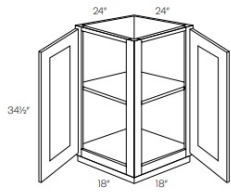

Base End Cabinet - Base Cabinets

White Night

BEC24	Base End Angle Cabinet - 24"W x 34-1/2"H x 24"D - 2 Doors (18"W	$411.84