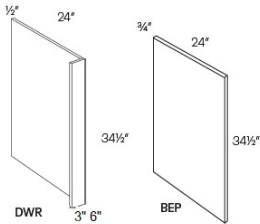

Wall/Base Fillers - Panels and Fillers

White Night

F330	Wall/Base Filler - 3"W x 30"H x 3/4"T (Fillers finished on	$25.74
F342	Wall/Base Filler - 3"W x 42"H x 3/4"T (Fillers finished on	$33.66
F630	Wall/Base Filler - 6"W x 30"H x 3/4"T (Fillers finished on	$44.05
F642	Wall/Base Filler - 6"W x 42"H x 3/4"T (Fillers finished on	$59.40

Tall Fillers - Panels and Fillers

White Night

F396	Tall Filler - 3"W x 96"H x 3/4"T (Fillers finished on all 4 side	$79.20
F696	Tall Filler - 6"W x 96"H x 3/4"T (Fillers finished on all 4 side	$131.17

Dishwasher Return Panel - Panels and Fillers

White Night

BEP	Base End Panel - 24"W x 34-1/2"H x 3/4"T (No Return)	$117.81
DWR3	Dishwasher Panel - 24"W x 34-1/2"H x 1/2"T (3" Return - SOLID)	$134.64