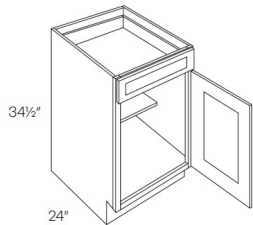

CT-EXDW	Extend Depth for Wall Cabinets - Cabinet depth can ONLY be exten	\$398.97
---------	--	----------

Single Door Base - Base Cabinets

White Night

B09	Base - 9"W x 34-1/2"H x 24"D - 1 Door - 1 Drawer (Ball bearing g	\$296.01
B12	Base - 12"W x 34-1/2"H x 24"D - 1 Door - 1 Drawer (Ball bearing gli	\$333.63
B15	Base - 15"W x 34-1/2"H x 24"D - 1 Door - 1 Drawer (Ball bearing gli	\$347.49
B18	Base - 18"W x 34-1/2"H x 24"D - 1 Door - 1 Drawer (Ball bearing gli	\$365.80
B21	Base - 21"W x 34-1/2"H x 24"D - 1 Door - 1 Drawer (Ball bearing gli	\$410.85