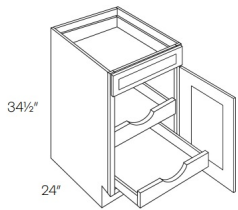

Single Door Base with 2 POS - Base Cabinets

White Night

B12-POS2	Base - 12"W x 34-1/2"H x 24"D - 1 Door - 1 Drawer - 2 Pull Out S	$587.07
B15-POS2	Base - 15"W x 34-1/2"H x 24"D - 1 Door - 1 Drawer - 2 Pull Out S	$610.83
B18-POS2	Base - 18"W x 34-1/2"H x 24"D - 1 Door - 1 Drawer - 2 Pull Out S	$651.42
B21-POS2	Base - 21"W x 34-1/2"H x 24"D - 1 Door - 1 Drawer - 2 Pull Out S	$709.33