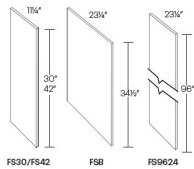

Tall Decorative End - Panels and Fillers

White Night

WDE1250	Tall Decorative End - 11-1/4"W x 49"H (Requires qty 2)	\$189.58
---------	--	----------

Finished Skin - Panels and Fillers

White Night

FS30	Wall Skin - 11-1/4"W x 30"H x 1/4"T	\$52.96
FS42	Wall Skin - 11-1/4"W x 42"H x 1/4"T	\$73.75
FS9624	Tall Skin - 23-1/4"W x 96"H x 1/4"T	\$140.08
FSB	Base Skin - 23-1/4"W x 34-1/2"H x 1/4"T	\$68.80

Columns - Panels and Fillers

White Night

CLM-30X15	Column - 3"W x 30"H x 15"D (Trimable, Finished 3 sides)	\$112.86
CLM-36X15	Column - 3"W x 36"H x 15"D (Trimable, Finished 3 sides)	\$126.22
CLM-42X15	Column - 3"W x 42"H x 15"D (Trimable, Finished 3 sides)	\$140.08
CLM-B30	Column - 3"W x 34-1/2"H x 30"D (Trimable, Finished 3 sides)	\$223.24