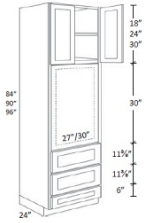

Oven Cabinet - Tall Cabinets

White Night

OV3084	Oven Cabinet - 30"W x 84"H x 24"D - 2 Top Doors (18"H) - 3 Bottom D	$1257.79
OV3090	Oven Cabinet - 30"W x 90"H x 24"D - 2 Top Doors (24"H) - 3 Bottom D	$1336.99
OV3096	Oven Cabinet - 30"W x 96"H x 24"D - 2 Top Doors (30"H) - 3 Bottom D	$1413.22
OV3384	Oven Cabinet - 33"W x 84"H x 24"D - 2 Top Doors (18"H) - 3 Bottom D	$1308.28
OV3390	Oven Cabinet - 33"W x 90"H x 24"D - 2 Top Doors (24"H) - 3 Bottom D	$1389.46
OV3396	Oven Cabinet - 33"W x 96"H x 24"D - 2 Top Doors (30"H) - 3 Bottom D	$1470.15