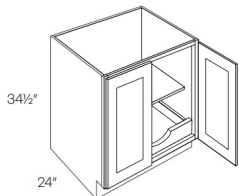

Single Full Height Door Base with 2 POS - Base Cabinets

White Night

B12-POS2-FH	Full Height Door Base - 12"W x 34-1/2"H x 24"D - 1 Door - 2 Pull	\$704.48
B15-POS2-FH	Full Height Door Base - 15"W x 34-1/2"H x 24"D - 1 Door - 2 Pull	\$732.99
B18-POS2-FH	Full Height Door Base - 18"W x 34-1/2"H x 24"D - 1 Door - 2 Pull	\$781.70
B21-POS2-FH	Full Height Door Base - 21"W x 34-1/2"H x 24"D - 1 Door - 2 Pull	\$851.20

Double Full Height Door Base - Base Cabinets

White Night

B24-FH	Full Height Door Base - 24"W x 34-1/2"H x 24"D - 2 Doors (Ball bear	\$530.44
B27-FH	Full Height Door Base - 27"W x 34-1/2"H x 24"D - 2 Doors (Ball bear	\$580.33
B30-FH	Full Height Door Base - 30"W x 34-1/2"H x 24"D - 2 Doors (Ball bear	\$658.74
B33-FH	Full Height Door Base - 33"W x 34-1/2"H x 24"D - 2 Doors (Ball bear	\$700.32
B36-FH	Full Height Door Base - 36"W x 34-1/2"H x 24"D - 2 Doors (Ball bear	\$730.02
B39-FH	Full Height Door Base - 39"W x 34-1/2"H x 24"D - 2 Doors (Ball bear	\$771.60
B42-FH	Full Height Door Base - 42"W x 34-1/2"H x 24"D - 2 Doors (Ball bear	\$815.56
B48-FH	Full Height Door Base - 48"W x 34-1/2"H x 24"D - 4 Doors (Ball bear	\$902.88

Double Full Height Door Base with 1 POS - Base Cabinets

White Night

B24-POS1-FH	Full Height Door Base - 24"W x 34-1/2"H x 24"D - 2 Doors - 1 Pul	\$759.13
B27-POS1-FH	Full Height Door Base - 27"W x 34-1/2"H x 24"D - 2 Doors - 1 Pul	\$816.15
B30-POS1-FH	Full Height Door Base - 30"W x 34-1/2"H x 24"D - 2 Doors - 1 Pul	\$902.28
B33-POS1-FH	Full Height Door Base - 33"W x 34-1/2"H x 24"D - 2 Doors - 1 Pul	\$950.99
B36-POS1-FH	Full Height Door Base - 36"W x 34-1/2"H x 24"D - 2 Doors - 1 Pul	\$994.35
B42-POS1-FH	Full Height Door Base - 42"W x 34-1/2"H x 24"D - 2 Doors - 1 Pul	\$1172.55