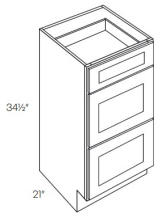

Vanity Drawer Base Cabinets - Bathroom Vanities

White Night

VDB12	Vanity Drawer Base - 12"W x 34-1/2"H x 21"D - 3 Drawers	$464.80
VDB15	Vanity Drawer Base - 15"W x 34-1/2"H x 21"D - 3 Drawers	$496.48
VDB18	Vanity Drawer Base - 18"W x 34-1/2"H x 21"D - 3 Drawers	$507.87