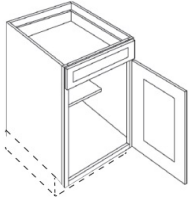

Toe Kick Base Bottom Removal - Base Cabinets

White Night

CT-HANDICUT	Remove 4-1/2" toe kick base bottom- price is per cabinet, add qt	$57.42