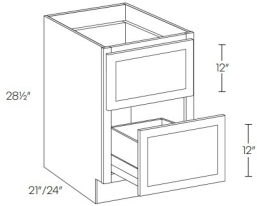

File Drawer Cabinet - Bathroom Vanities

White Night

DDC18x21	File Drawer Cabinet - 18"W x 28-1/2"H x 21"D - 2 Drawers (12"H each)	$507.87
DDC18x24	File Drawer Cabinet - 18"W x 28-1/2"H x 24"D - 2 Drawers (12"H each)	$564.30