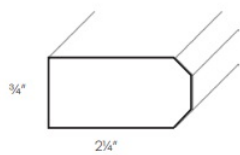

Full Overlay Crown Moldings - Moldings

White Night

MFLOCR	Full Overlay Crown Molding - 96"L (Takes Up 3-1/2" of Wall Space	\$198.00
--------	--	----------

Trim Beaded Molding - Moldings

White Night

TBMS	Trim Beaded Molding Flat - 96"L x 2-1/4"W x 3/4"H	\$64.35
------	---	---------