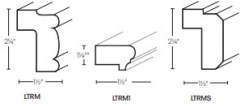

Light Rail - Moldings

White Night

LTRM	Under Wall Cabinet Molding Wide - 96"L x 1-1/2"W x 2-1"	$136.12
LTRM1	Under Wall Cabinet Molding Short - 96"L x 1-1/2"W x 1-1/8"H	$102.46
LTRMS	Under Wall Cabinet Molding Flat - 96"L x 1-1/2"W x 2-1/4"H	$136.12