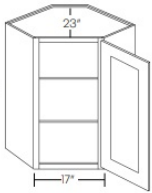

Wall Diagonal Corner - Wall Cabinets

White Night

CW2430	Wall Diagonal Corner - 24"W x 30"H x 12"D - 1 Door (14-11/16"W)	$462.82
CW2436	Wall Diagonal Corner - 24"W x 36"H x 12"D - 1 Door (14-11/16"W)	$487.08
CW2442	Wall Diagonal Corner - 24"W x 42"H x 12"D - 1 Door (14-11/16"W)	$603.90
CW2736	Wall Diagonal Corner - 27"W x 36"H x 15"D - 1 Door (16-3/16"W) (	$569.25
CW2742	Wall Diagonal Corner - 27"W x 42"H x 15"D - 1 Door (16-3/16"W) (	$702.90