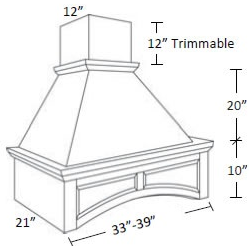

Vertical Door Stay (Friction Support) - Accessories

White Night

Duo Flap Stay	Vertical Lift Hinge - Length of Lid Support is 8" Not Incl	$34.25

Arched Wood Hood - Accessories

White Night

WHA30/33	Arched Wood Hood - 30"W (From side panel to side panel) / 33-1/8	$2179.48
WHA36/39	Arched Wood Hood - 36"W (From side panel to side panel) / 39-1/8	$2352.24