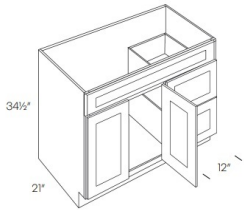

Double Door and Two Drawers Sink Base Vanity - Bathroom Vanities

White Night

V36DL	Vanity Sink Base - 36"W x 34-1/2"H x 21"D - 2 Doors - 2 Left Drawer	$617.26
V36DR	Vanity Sink Base - 36"W x 34-1/2"H x 21"D - 2 Doors - 2 Right Drawe	$617.26
V42DL	Vanity Sink Base - 42"W x 34-1/2"H x 21"D - 2 Doors - 2 Left Drawer	$691.51
V42DR	Vanity Sink Base - 42"W x 34-1/2"H x 21"D - 2 Doors - 2 Right Drawe	$691.51