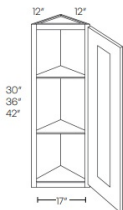

Wall Triangle End Cabinet - Wall Cabinets

White Night

WEC1230	Triangle End Cabinet - 12"W x 30"H x 12"D - 1 Door - 2 Shelves	$212.85
WEC1236	Triangle End Cabinet - 12"W x 36"H x 12"D - 1 Door - 2 Shelves	$237.60
WEC1242	Triangle End Cabinet - 12"W x 42"H x 12"D - 1 Door - 3 Shelves	$266.31