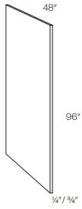

Finished Panels - Panels and Fillers

White Night

PLY4X8	Finished Back Panel - 48"W x 96"H x 1/4"T	$202.95
PLY4x8-3/4"	Finished Back Panel - 48"W x 96"H x 3/4"T	$654.88