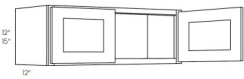

12"-15" High Wall - Wall Cabinets

White Night

CW2415	Wall Diagonal Corner - 24"W x 15"H x 12"D - 1 Door - NO SHELF (Can	\$332.14
W1215	Wall - 12"W x 15"H x 12"D - 1 Door - NO SHELF (Can be cut for glass	\$153.94
W1515	Wall - 15"W x 15"H x 12"D - 1 Door - NO SHELF (Can be cut for glass	\$161.86
W1815	Wall - 18"W x 15"H x 12"D - 1 Door - NO SHELF (Can be cut for glass	\$170.28
W2115	Wall - 21"W x 15"H x 12"D - 1 Door - NO SHELF (Can be cut for glass	\$178.69
W2415	Wall - 24"W x 15"H x 12"D - 2 Doors - NO SHELF (Can be cut for glas	\$226.21
W3012	Wall - 30"W x 12"H x 12"D - 2 Doors - NO SHELF (Can be cut for glas	\$224.73
W3015	Wall - 30"W x 15"H x 12"D - 2 Doors - NO SHELF (Can be cut for glas	\$233.14
W3312	Wall - 33"W x 12"H x 12"D - 2 Doors - NO SHELF (Can be cut for glas	\$237.60
W3315	Wall - 33"W x 15"H x 12"D - 2 Doors - NO SHELF (Can be cut for glas	\$246.51
W3612	Wall - 36"W x 12"H x 12"D - 2 Doors - NO SHELF (Can be cut for glas	\$258.88
W3615	Wall - 36"W x 15"H x 12"D - 2 Doors - NO SHELF (Can be cut for glas	\$283.63