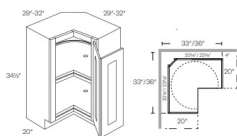

Easy Reach (with Lazy Susan) Corner Base Cabinet - Base Cabinets

White Night

CAR33L	Easy Reach Corner Base Cabinet (w/ lazy susan) - 29"W x 34-1/2"H	$1083.55
CAR33R	Easy Reach Corner Base Cabinet (w/ lazy susan) - 29"W x 34-1/2"H	$1083.55
CAR36L	Easy Reach Corner Base Cabinet (w/ lazy susan) - 32"W x 34-1/2"H	$1083.55
CAR36R	Easy Reach Corner Base Cabinet (w/ lazy susan) - 32"W x 34-1/2"H	$1083.55