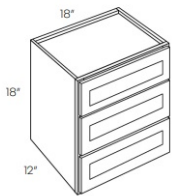

Straight Top of Counter Cabinet - Accessories

White Night

WD1818	Straight Top of Counter Cabinet - 18"W x 18"H x 12"D	$255.91