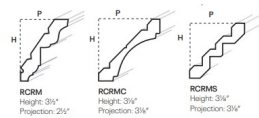

Royal Crown Molding - Moldings

White Night

RCRMA	Royal Crown Molding - 96"L (Takes Up 3-1/2" of Wall Space From T	$196.51
RCRMC	Royal Crown Molding - Cove - 96"L (Curve in the molding) (Takes	$196.51
RCRMS	Royal Crown Molding - Step - 96"L (Step in the molding) (Takes U	$196.51