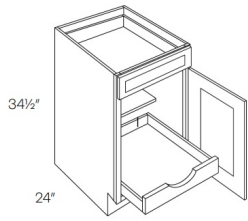

CT-EXDW	Extend Depth for Wall Cabinets - Cabinet depth can ONLY be exten	\$398.97
---------	--	----------

Single Door Base - Base Cabinets

White Night

B09	Base - 9"W x 34-1/2"H x 24"D - 1 Door - 1 Drawer (Ball bearing g	\$296.01
B12	Base - 12"W x 34-1/2"H x 24"D - 1 Door - 1 Drawer (Ball bearing gli	\$333.63
B15	Base - 15"W x 34-1/2"H x 24"D - 1 Door - 1 Drawer (Ball bearing gli	\$347.49
B18	Base - 18"W x 34-1/2"H x 24"D - 1 Door - 1 Drawer (Ball bearing gli	\$365.80
B21	Base - 21"W x 34-1/2"H x 24"D - 1 Door - 1 Drawer (Ball bearing gli	\$410.85

Single Door Base with 1 POS - Base Cabinets

White Night

B12-POS1	Base - 12"W x 34-1/2"H x 24"D - 1 Door - 1 Drawer - 1 Pull Out S	\$486.58
B15-POS1	Base - 15"W x 34-1/2"H x 24"D - 1 Door - 1 Drawer - 1 Pull Out S	\$505.39
B18-POS1	Base - 18"W x 34-1/2"H x 24"D - 1 Door - 1 Drawer - 1 Pull Out S	\$535.09
B21-POS1	Base - 21"W x 34-1/2"H x 24"D - 1 Door - 1 Drawer - 1 Pull Out S	\$586.08