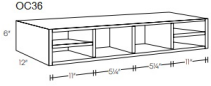

Organizer Cubby - Accessories

White Night

OC36 Organizer Cubby - 36"W x 6"H x 12"D (Finished interior) $147.01