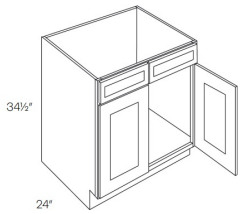

Double Header Double Door Sink Base - Base Cabinets

White Night

SB30	Sink Base - 30"W x 34-1/2"H x 24"D - 2 Doors 2 Headers	$465.79
SB33	Sink Base - 33"W x 34-1/2"H x 24"D - 2 Doors 2 Headers	$497.97
SB36	Sink Base - 36"W x 34-1/2"H x 24"D - 2 Doors 2 Headers	$503.41
SB39	Sink Base - 39"W x 34-1/2"H x 24"D - 2 Doors 2 Headers	$536.58
SB42	Sink Base - 42"W x 34-1/2"H x 24"D - 2 Doors 2 Headers	$549.45
SB48	Sink Base - 48"W x 34-1/2"H x 24"D - 4 Doors 2 Headers	$615.28

Tilt-Out Tray - Base Cabinets

White Night

TOT	Tilt Out Tray - 11-1/4"W (One unit should be ordered for SB24 &a	$120.28