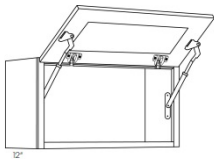

Horizontal Wall - Wall Cabinets

White Night

3012-HD	Wall Horizontal - 30"W x 12"H x 12"D (Can be cut for glass)	\$361.35
3015-HD	Wall Horizontal - 30"W x 15"H x 12"D (Can be cut for glass)	\$369.27
3018-HD	Wall Horizontal - 30"W x 18"H x 12"D (Can be cut for glass)	\$373.23
3024-HD	Wall Horizontal - 30"W x 24"H x 12"D - 1 Shelf (Can be cut for glass)	\$460.84
3612-HD	Wall Horizontal - 36"W x 12"H x 12"D (Can be cut for glass)	\$394.51
3615-HD	Wall Horizontal - 36"W x 15"H x 12"D (Can be cut for glass)	\$419.26
3618-HD	Wall Horizontal - 36"W x 18"H x 12"D (Can be cut for glass)	\$429.66
3624-HD	Wall Horizontal - 36"W x 24"H x 12"D - 1 Shelf (Can be cut for glass)	\$506.88