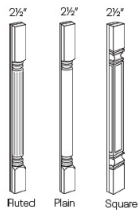

Spindles - Panels and Fillers

White Night

Spin-F-30	Spindel-Fluted - 2-1/2"W x 30"H Use as overlay (Filler not Included)	$100.48
Spin-F-36	Spindel-Fluted - 2-1/2"W x 36"H Use as overlay (Filler not Included)	$128.20
Spin-F-42	Spindel-Fluted - 2-1/2"W x 42"H Use as overlay (Filler not Included)	$148.50
Spin-P-30	Spindel-Plain - 2-1/2"W x 30"H Use as overlay (Filler not Included)	$100.48
Spin-P-36	Spindel-Plain - 2-1/2"W x 36"H Use as overlay (Filler not Included)	$128.20
Spin-P-42	Spindel-Plain - 2-1/2"W x 42"H Use as overlay (Filler not Included)	$148.50
Spin-S-30	Spindel-Square - 2-1/2"W x 30"H Use as overlay (Filler not Included)	$100.48
Spin-S-36	Spindel-Square - 2-1/2"W x 36"H Use as overlay (Filler not Included)	$128.20
Spin-S-42	Spindel-Square - 2-1/2"W x 42"H Use as overlay (Filler not Included)	$148.50