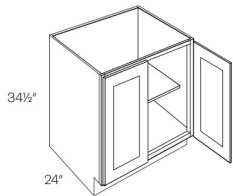

Single Full Height Door Base with 1 POS - Base Cabinets

White Night

B12-POS1-FH	Full Height Door Base - 12"W x 34-1/2"H x 24"D - 1 Door - 1 Pull	\$583.90
B15-POS1-FH	Full Height Door Base - 15"W x 34-1/2"H x 24"D - 1 Door - 1 Pull	\$606.47
B18-POS1-FH	Full Height Door Base - 18"W x 34-1/2"H x 24"D - 1 Door - 1 Pull	\$642.11
B21-POS1-FH	Full Height Door Base - 21"W x 34-1/2"H x 24"D - 1 Door - 1 Pull	\$703.29

Single Full Height Door Base with 2 POS - Base Cabinets

White Night

B12-POS2-FH	Full Height Door Base - 12"W x 34-1/2"H x 24"D - 1 Door - 2 Pull	\$704.48
B15-POS2-FH	Full Height Door Base - 15"W x 34-1/2"H x 24"D - 1 Door - 2 Pull	\$732.99
B18-POS2-FH	Full Height Door Base - 18"W x 34-1/2"H x 24"D - 1 Door - 2 Pull	\$781.70
B21-POS2-FH	Full Height Door Base - 21"W x 34-1/2"H x 24"D - 1 Door - 2 Pull	\$851.20

Double Full Height Door Base - Base Cabinets

White Night

B24-FH	Full Height Door Base - 24"W x 34-1/2"H x 24"D - 2 Doors (Ball bear	\$530.44
B27-FH	Full Height Door Base - 27"W x 34-1/2"H x 24"D - 2 Doors (Ball bear	\$580.33
B30-FH	Full Height Door Base - 30"W x 34-1/2"H x 24"D - 2 Doors (Ball bear	\$658.74
B33-FH	Full Height Door Base - 33"W x 34-1/2"H x 24"D - 2 Doors (Ball bear	\$700.32
B36-FH	Full Height Door Base - 36"W x 34-1/2"H x 24"D - 2 Doors (Ball bear	\$730.02
B39-FH	Full Height Door Base - 39"W x 34-1/2"H x 24"D - 2 Doors (Ball bear	\$771.60
B42-FH	Full Height Door Base - 42"W x 34-1/2"H x 24"D - 2 Doors (Ball bear	\$815.56
B48-FH	Full Height Door Base - 48"W x 34-1/2"H x 24"D - 4 Doors (Ball bear	\$902.88