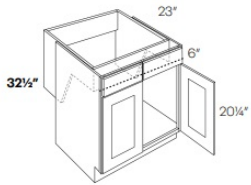

Double Door Handicap Removable Sink Base Cabinet - Base Cabinets

White Night

SB30-HR	Handicap Removable Sink Base - 30"W x 34-1/2"H x 24"D - 2 Doors	$697.95
SB33-HR	Handicap Removable Sink Base - 33"W x 34-1/2"H x 24"D - 2 Doors	$728.64
SB36-HR	Handicap Removable Sink Base - 36"W x 34-1/2"H x 24"D - 2 Doors	$757.35