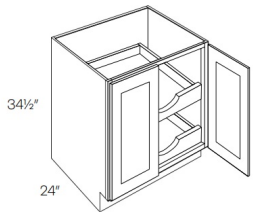

Double Full Height Door Base with 2 POS - Base Cabinets

White Night

B24-POS2-FH	Full Height Door Base - 24"W x 34-1/2"H x 24"D - 2 Doors - 2 Pul	$925.45
B27-POS2-FH	Full Height Door Base - 27"W x 34-1/2"H x 24"D - 2 Doors - 2 Pul	$989.01
B30-POS2-FH	Full Height Door Base - 30"W x 34-1/2"H x 24"D - 2 Doors - 2 Pul	$1082.86
B33-POS2-FH	Full Height Door Base - 33"W x 34-1/2"H x 24"D - 2 Doors - 2 Pul	$1139.29
B36-POS2-FH	Full Height Door Base - 36"W x 34-1/2"H x 24"D - 2 Doors - 2 Pul	$1195.72
B42-POS2-FH	Full Height Door Base - 42"W x 34-1/2"H x 24"D - 2 Doors - 4 Pul	$1530.73