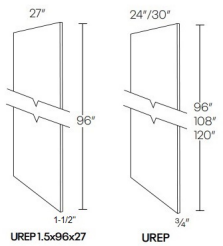

Universal Refrigerator End Panel - Panels and Fillers

White Night

UREP24	Universal Refrigerator End Panel - 24"W x 96"H x 3/4"T (Finished	$178.69
UREP24-10	Universal Refrigerator End Panel - 24"W x 120"H x 3/4"T (Finishe	$226.21
UREP24-9	Universal Refrigerator End Panel - 24"W x 108"H x 3/4"T (Finishe	$200.97
UREP30	Universal Refrigerator End Panel - 30"W x 96"H x 3/4"T (Finished	$237.60
UREP30-10	Universal Refrigerator End Panel - 30"W x 120"H x 3/4"T (Finishe	$300.96
UREP30-9	Universal Refrigerator End Panel - 30"W x 108"H x 3/4"T (Finishe	$267.30