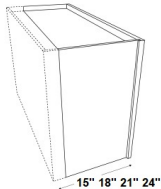

CT-EXDW	Extend Depth for Wall Cabinets - Cabinet depth can ONLY be exten	\$398.97
---------	--	----------

Single Door Base - Base Cabinets

White Night

B09	Base - 9"W x 34-1/2"H x 24"D - 1 Door - 1 Drawer (Ball bearing g	\$296.01
B12	Base - 12"W x 34-1/2"H x 24"D - 1 Door - 1 Drawer (Ball bearing gli	\$333.63
B15	Base - 15"W x 34-1/2"H x 24"D - 1 Door - 1 Drawer (Ball bearing gli	\$347.49
B18	Base - 18"W x 34-1/2"H x 24"D - 1 Door - 1 Drawer (Ball bearing gli	\$365.80
B21	Base - 21"W x 34-1/2"H x 24"D - 1 Door - 1 Drawer (Ball bearing gli	\$410.85