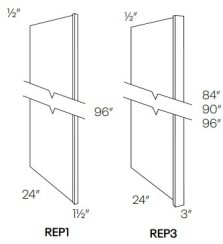

Refrigerator End Panel - Panels and Fillers

White Night

REP196	Refrigerator End Panel - 24"W x 96"H x 1/2"T (1-1/2" Return - SO	$256.41
REP384	Refrigerator End Panel - 24"W x 84"H x 1/2"T (3" Return - SOLID)	$232.65
REP390	Refrigerator End Panel - 24"W x 90"H x 1/2"T (3" Return - SOLID)	$244.53
REP396	Refrigerator End Panel - 24"W x 96"H x 1/2"T (3" Return - SOLID)	$256.41