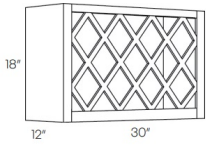

Wine Rack - Accessories

White Night

WR3018	Wine Rack - 30"W x 18"H x 12"D (Finished interior)	$293.53