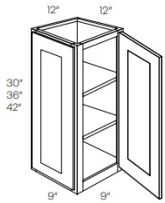

Wall End Cabinet with Doors - Wall Cabinets

White Night

WECD1230	Wall End Cabinet - 12"W x 30"H x 12"D - 2 Doors - 2 Shelves	$266.31
WECD1236	Wall End Cabinet - 12"W x 36"H x 12"D - 2 Doors - 2 Shelves	$297.99
WECD1242	Wall End Cabinet - 12"W x 42"H x 12"D - 2 Doors - 3 Shelves	$332.14