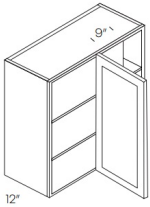

Single Door Wall Blind Corner - Wall Cabinets

White Night

BLW27/3030	Wall Blind Corner - 27"W x 30"H x 12"D - 1 Door (12"W x 30"H)	$451.93
BLW27/3036	Wall Blind Corner - 27"W x 36"H x 12"D - 1 Door (12"W x 36"H)	$525.69
BLW27/3042	Wall Blind Corner - 27"W x 42"H x 12"D - 1 Door (12"W x 42"H)	$585.58
BLW36/3930	Wall Blind Corner - 36"W x 30"H x 12"D - 1 Door (21"W x 30"H)	$542.02
BLW36/3936	Wall Blind Corner - 36"W x 36"H x 12"D - 1 Door (21"W x 36"H)	$625.18
BLW36/3942	Wall Blind Corner - 36"W x 42"H x 12"D - 1 Door (21"W x 42"H)	$702.90