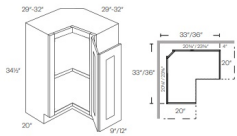

Easy Reach Base Corner Cabinet - Base Cabinets

White Night

BSQC33L	Easy Reach Corner Base Cabinet (w/o lazy susan) - 29"W x 34-1/2"H	\$837.54
BSQC33R	Easy Reach Corner Base Cabinet (w/o lazy susan) - 29"W x 34-1/2"H	\$837.54
BSQC36L	Easy Reach Corner Base Cabinet (w/o lazy susan) - 32"W x 34-1/2"H	\$837.54
BSQC36R	Easy Reach Corner Base Cabinet (w/o lazy susan) - 32"W x 34-1/2"H	\$837.54