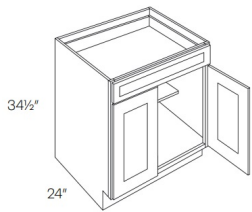

Double Door with Drawer(s) Base - Base Cabinets

White Night

B24	Base - 24"W x 34-1/2"H x 24"D - 2 Doors - 1 Drawer (Ball bearing gl	$442.03
B27	Base - 27"W x 34-1/2"H x 24"D - 2 Doors - 1 Drawer (Ball bearing gl	$483.61
B30	Base - 30"W x 34-1/2"H x 24"D - 2 Doors - 2 Drawers (Ball bearing g	$548.95
B33	Base - 33"W x 34-1/2"H x 24"D - 2 Doors - 2 Drawers (Ball bearing g	$583.60
B36	Base - 36"W x 34-1/2"H x 24"D - 2 Doors - 2 Drawers (Ball bearing g	$608.35
B39	Base - 39"W x 34-1/2"H x 24"D - 2 Doors - 2 Drawers (Ball bearing g	$643.00
B42	Base - 42"W x 34-1/2"H x 24"D - 2 Doors - 2 Drawers (Ball bearing g	$679.63
B48	Base - 48"W x 34-1/2"H x 24"D - 4 Doors - 2 Drawers (Ball bearing g	$752.40