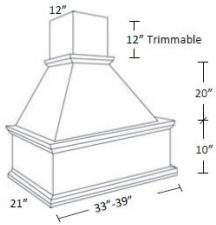

Straight Wood Hood - Accessories

White Night

WHP30/33	Straight Wood Hood - 30"W (From side panel to side panel) / 33-1	$2179.48
WHP36/39	Straight Wood Hood - 36"W (From side panel to side panel) / 39-1	$2352.24