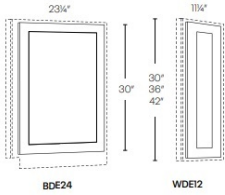

Finished Panels - Panels and Fillers

White Night

PLY4X8	Finished Back Panel - 48"W x 96"H x 1/4"T	$202.95
PLY4x8-3/4"	Finished Back Panel - 48"W x 96"H x 3/4"T	$654.88

Wall/Base Decorative End - Panels and Fillers

White Night

BDE24	Base Decorative End- 23-1/4"W x 30"H (Use finished skin to flush)	$220.77
WDE1230	Wall Decorative End- 11-1/4"W x 30"H (Use finished skin to flush)	$91.57
WDE1236	Wall Decorative End- 11-1/4"W x 36"H (Use finished skin to flush)	$130.68
WDE1242	Wall Decorative End- 11-1/4"W x 42"H (Use finished skin to flush)	$153.45