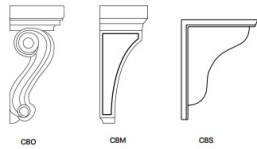

Corbels - Panels and Fillers

White Night

CBM13	Corbel - 4-3/4"W x 13"H x 6"D	$253.44
CBM6	Corbel - 3"W x 6"H x 3-5/8"D	$189.09
CBM9	Corbel - 4-3/4"W x 9"H x 3-5/8"D	$212.85
CBO13	Corbel - 4-3/4"W x 13"H x 6"D	$253.44
CBO6	Corbel - 3"W x 6"H x 3-5/8"D	$189.09
CBO9	Corbel - 4-3/4"W x 9"H x 3-5/8"D	$212.85
CBS10	Corbel - 3"W x 10"H x 8"D	$68.80
CBS6	Corbel - 3"W x 6-1/2"H x 3-1/2"D	$49.50