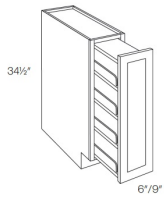

Base Spice Cabinet - Accessories

White Night

BSP6	Base Spice Pull-Out - 6"W x 34-1/2"H x 24"D (Must be installed betw	$277.20
BSP9	Base Spice Pull-Out - 9"W x 34-1/2"H x 24"D	$564.30