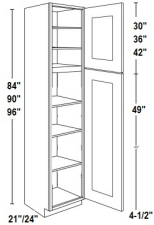

Pantry Cabinet Single Door - Tall Cabinets

White Night

UC1521x84	Wall Pantry - 15"W x 84"H x 21"D - 2 Doors (Upper:30"H , Bottom:	$999.90
UC1524x84	Wall Pantry - 15"W x 84"H x 24"D - 2 Doors (Upper:30"H , Bottom:	$999.90
UC1524x90	Wall Pantry - 15"W x 90"H x 24"D - 2 Doors (Upper:36"H , Bottom:	$1100.38
UC1524x96	Wall Pantry - 15"W x 96"H x 24"D - 2 Doors (Upper:42"H , Bottom:	$1210.27
UC1821x84	Wall Pantry - 18"W x 84"H x 21"D - 2 Doors (Upper:30"H , Bottom:	$1053.36
UC1824x84	Wall Pantry - 18"W x 84"H x 24"D - 2 Doors (Upper:30"H , Bottom:	$1053.36
UC1824x90	Wall Pantry - 18"W x 90"H x 24"D - 2 Doors (Upper:36"H , Bottom:	$1158.79
UC1824x96	Wall Pantry - 18"W x 96"H x 24"D - 2 Doors (Upper:42"H , Bottom:	$1274.62