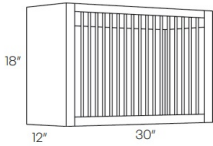

White Night

OC36 Organizer Cubby - 36"W x 6"H x 12"D (Finished interior) \$147.01

Stem Glass Holder - Accessories

White Night

SGH30 Stem Glass Holder - 30"W x 1-1/2"H x 12"D (Finished interior) \$95.04

Plate Rack - Accessories

White Night

PR3018 Plate Rack - 30"W x 18"H x 12"D (Finished interior) \$293.53

Floating Shelf (Wood) - Accessories

White Night

F-SHELF-24	Floating Shelf (Painted) - 24"W x 10"D x 2-1/2"T	\$239.08
F-SHELF-30	Floating Shelf (Painted) - 30"W x 10"D x 2-1/2"T	\$285.12
F-SHELF-36	Floating Shelf (Painted) - 36"W x 10"D x 2-1/2"T	\$330.66
F-SHELF-42	Floating Shelf (Painted) - 42"W x 10"D x 2-1/2"T	\$376.20