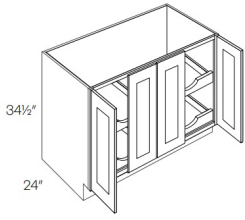

Four Full Height Door Base with 4 POS - Base Cabinets

White Night

B48-POS4-FH	Full Height Door Base - 48"W x 34-1/2"H x 24"D - 4 Doors - 4 Pul	$1691.71