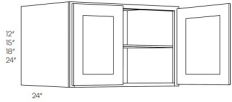

24" Deep - Wall Cabinets

White Night

W301224	Wall - 30"W x 12"H x 24"D - 2 Doors	$316.80
W301524	Wall - 30"W x 15"H x 24"D - 2 Doors	$336.60
W301824	Wall - 30"W x 18"H x 24"D - 2 Doors	$354.91
W302424	Wall - 30"W x 24"H x 24"D - 2 Doors - 1 Shelf	$435.60
W331224	Wall - 33"W x 12"H x 24"D - 2 Doors	$323.23
W331524	Wall - 33"W x 15"H x 24"D - 2 Doors	$352.44
W331824	Wall - 33"W x 18"H x 24"D - 2 Doors	$382.14
W332424	Wall - 33"W x 24"H x 24"D - 2 Doors - 1 Shelf	$467.28
W361224	Wall - 36"W x 12"H x 24"D - 2 Doors	$348.97
W361524	Wall - 36"W x 15"H x 24"D - 2 Doors	$377.68
W361824	Wall - 36"W x 18"H x 24"D - 2 Doors	$406.89
W362424	Wall - 36"W x 24"H x 24"D - 2 Doors - 1 Shelf	$501.43