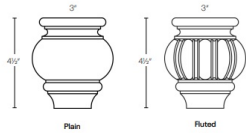

Large Posts - Panels and Fillers

White Night

POST5-C	Decor leg (Large) - 5"W x 34-1/2"H x 5"D	\$439.06
POST5-R	Decor leg (Large) - 5"W x 34-1/2"H x 5"D	\$491.04

Bun Feet - Panels and Fillers

White Night

Bun-F	Bun Feet-Fluted - 3"W x 4-1/2"H	\$57.42
Bun-P	Bun Feet-Plain - 3"W x 4-1/2"H	\$54.94