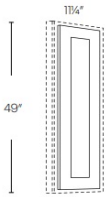

Tall Decorative End - Panels and Fillers

White Night

WDE1250	Tall Decorative End - 11-1/4"W x 49"H (Requires qty 2)	$189.58