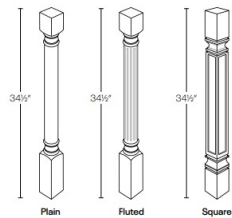

Posts - Panels and Fillers

White Night

Post-F	Decor leg - Fluted - 3"W x 34-1/2"H x 3"D	$363.82
Post-P	Decor leg - Plain - 3"W x 34-1/2"H x 3"D	$338.08
Post-S	Decor leg - Square - 3"W x 34-1/2"H x 3"D	$545.98