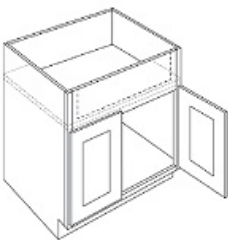

Tilt-Out Tray - Base Cabinets

White Night

TOT	Tilt Out Tray - 11-1/4"W (One unit should be ordered for SB24 &a	\$120.28
-----	--	----------

Double Door Farm Sink Base Cabinet - Base Cabinets

White Night

SB30-FS	Farm Sink Base - 30"W x 34-1/2"H x 24"D -2 Doors (18"H each) (Max t	\$494.50
SB33-FS	Farm Sink Base - 33"W x 34-1/2"H x 24"D -2 Doors (18"H each) (Max t	\$526.18
SB36-FS	Farm Sink Base - 36"W x 34-1/2"H x 24"D -2 Doors (18"H each) (Max t	\$532.12