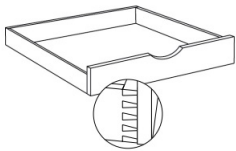

Pull Out Shelves - for Pantries - Tall Cabinets

White Night

POS15-3	Pull Out Shelf - For 15"W Pantries (Includes 3 pull out shelves	\$367.78
POS15-4	Pull Out Shelf - For 15"W Pantries (Includes 4 pull out shelves	\$495.99
POS18-3	Pull Out Shelf - For 18"W Pantries (Includes 3 pull out shelves	\$428.67
POS18-4	Pull Out Shelf - For 18"W Pantries (Includes 4 pull out shelves	\$538.56
POS24-3	Pull Out Shelf - For 24"W Pantries (Includes 3 pull out shelves	\$489.55
POS24-4	Pull Out Shelf - For 24"W Pantries (Includes 4 pull out shelves	\$620.23
POS30-3	Pull Out Shelf - For 30"W Pantries (Includes 3 pull out shelves	\$525.69
POS30-4	Pull Out Shelf - For 30"W Pantries (Includes 4 pull out shelves	\$667.75