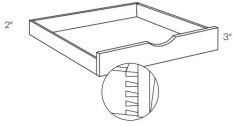

Pull Out Shelf - Accessories

White Night

POS12	Pull Out Shelf - 2"H x 21"D (For 12"W base cabinet) (	$98.01
POS15	Pull Out Shelf - 2"H x 21"D (For 15"W base cabinet) (	$102.46
POS18	Pull Out Shelf - 2"H x 21"D (For 18"W base cabinet) (	$112.86
POS21	Pull Out Shelf - 2"H x 21"D (For 21"W base cabinet) (	$118.80
POS24	Pull Out Shelf - 2"H x 21"D (For 24"W base cabinet) (	$134.14
POS27	Pull Out Shelf - 2"H x 21"D (For 27"W base cabinet) (	$139.59
POS30	Pull Out Shelf - 2"H x 21"D (For 30"W base cabinet) (	$145.53
POS33	Pull Out Shelf - 2"H x 21"D (For 33"W base cabinet) (	$151.96
POS36	Pull Out Shelf - 2"H x 21"D (For 36"W base cabinet) (	$162.85
POS42	Pull Out Shelf - 2"H x 21"D (For 42"W base cabinet) (	$170.77