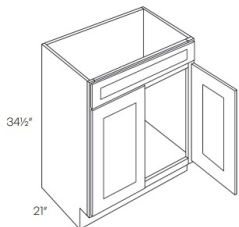

Double Door Sink Base Vanity - Bathroom Vanities

White Night

V24	Vanity - 24"W x 34-1/2"H x 21"D - 2 Doors	$376.69
V30	Vanity - 30"W x 34-1/2"H x 21"D - 2 Doors	$427.68
V36	Vanity - 36"W x 34-1/2"H x 21"D - 2 Doors	$472.23