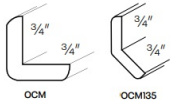

Outside Corner Molding - Moldings

White Night

OCM	Outside Corner Molding - 96"L x 3/4"W x 3/4"H	\$52.96
OCM135	Outside Corner Molding (Tilted 135 Degree) - 96"L x 3/4"W x 3/4"	\$52.96

Inside Corner Molding - Moldings