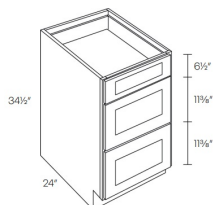

Three Drawer Pack Base - Base Cabinets

White Night

DB12	Drawer Pack - 12"W x 32-1/2"H x 24"D - 3 Drawers	$528.16
DB15	Drawer Pack - 15"W x 32-1/2"H x 24"D - 3 Drawers	$549.45
DB18	Drawer Pack - 18"W x 32-1/2"H x 24"D - 3 Drawers	$564.30
DB21	Drawer Pack - 21"W x 32-1/2"H x 24"D - 3 Drawers	$583.11
DB24	Drawer Pack - 24"W x 32-1/2"H x 24"D - 3 Drawers	$601.92
DB27	Drawer Pack - 27"W x 32-1/2"H x 24"D - 3 Drawers	$631.12
DB30	Drawer Pack - 30"W x 32-1/2"H x 24"D - 3 Drawers	$648.94
DB33	Drawer Pack - 33"W x 32-1/2"H x 24"D - 3 Drawers	$680.62
DB36	Drawer Pack - 36"W x 32-1/2"H x 24"D - 3 Drawers	$708.34