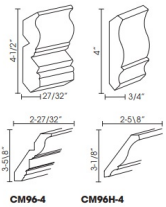

Crown Molding 4" - Moldings

White Shaker

CM96-4	Crown Molding - 96"L x 4-1/2"H (Takes Up 3-5/8" of Wall Space From	$160.72
CM96H-4	Crown Molding Decor - 96"L x 4"H (Takes Up 3-1	$160.72