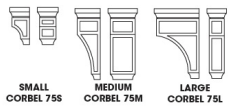

White Shaker

POLE75-B3	Half Leg - 3"W x 36-1/2"H x 2-1/4"D (Includes WF3, Trimmable)	\$306.59
POLE75-T384	Half Tall Leg - 3"W x 84"H x 2-1/4"D (Includes WF3, Trimmable)	\$371.42
POLE75-T390	Half Tall Leg - 3"W x 90"H x 2-1/4"D (Includes WF3, Trimmable)	\$393.03
POLE75-T396	Half Tall Leg - 3"W x 96"H x 2-1/4"D (Includes WF3, Trimmable)	\$415.99
POLE75-W330	Half Leg - 3"W x 30"H x 2-1/4"D (Includes WF3)	\$170.18
POLE75-W336	Half Leg - 3"W x 36"H x 2-1/4"D (Includes WF3)	\$187.74
POLE75-W342	Half Leg - 3"W x 42"H x 2-1/4"D (Includes WF3)	\$216.10

Corbel 59 - Panels and Fillers

White Shaker

CORBEL59	Corbel 59 (Large) - 3"W x 9"H x 6"D	\$128.31
----------	-------------------------------------	----------

Corbel 75 - Panels and Fillers

White Shaker

CORBEL75L	CORBEL75 Large - 3-1/2"W x 12-1/2"H x 8"D	\$310.64
CORBEL75M	CORBEL75 Medium - 5-1/4"W x 12-1/2"H x 4-1/2"D	\$293.09
CORBEL75S	CORBEL75 Small - 3-3/4"W x 6-1/2"H x 3-1/2"D	\$214.75