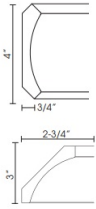

Cove Molding - Moldings

White Shaker

CM96K-4

Crown Molding Covered - 96"L x 4"H (Takes Up 3" of Wall Space From

$189.09