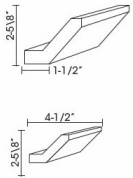

Crown Molding - Moldings

White Shaker

CM96	Crown Molding - 96"L x 2-1/2"H (Takes Up 1-7/8" of Wall Space Fr	\$99.94
------	--	---------

Crown Molding Flat - Moldings

White Shaker

CM96E-4	Crown Molding Flat - 96"L x 4-1/2"W (Takes Up 2-5/8" of Wall Spa	\$210.70
---------	--	----------