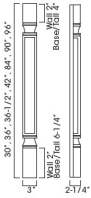

Pole Pilaster - Panels and Fillers

White Shaker

POLE75-B3	Half Leg - 3"W x 36-1/2"H x 2-1/4"D (Includes WF3, Trimmable)	$306.59
POLE75-T384	Half Tall Leg - 3"W x 84"H x 2-1/4"D (Includes WF3, Trimmable)	$371.42
POLE75-T390	Half Tall Leg - 3"W x 90"H x 2-1/4"D (Includes WF3, Trimmable)	$393.03
POLE75-T396	Half Tall Leg - 3"W x 96"H x 2-1/4"D (Includes WF3, Trimmable)	$415.99
POLE75-W330	Half Leg - 3"W x 30"H x 2-1/4"D (Includes WF3)	$170.18
POLE75-W336	Half Leg - 3"W x 36"H x 2-1/4"D (Includes WF3)	$187.74
POLE75-W342	Half Leg - 3"W x 42"H x 2-1/4"D (Includes WF3)	$216.10