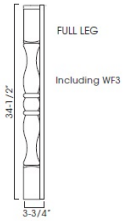

Decor Leg 2 - Panels and Fillers

White Shaker

LEG82 Decor Leg - 3"W x 1-1/2"D x 34-1/2"H \$224.20

Turn Post - Panels and Fillers

White Shaker

TP3/WF34-1/2" Decor Leg - 3"W x 34-1/2"H x 3"D \$279.58

Pole Pilaster - Panels and Fillers

White Shaker

POLE75-B3	Half Leg - 3"W x 36-1/2"H x 2-1/4"D (Includes WF3, Trimmable)	\$306.59
POLE75-T384	Half Tall Leg - 3"W x 84"H x 2-1/4"D (Includes WF3, Trimmable)	\$371.42
POLE75-T390	Half Tall Leg - 3"W x 90"H x 2-1/4"D (Includes WF3, Trimmable)	\$393.03
POLE75-T396	Half Tall Leg - 3"W x 96"H x 2-1/4"D (Includes WF3, Trimmable)	\$415.99
POLE75-W330	Half Leg - 3"W x 30"H x 2-1/4"D (Includes WF3)	\$170.18
POLE75-W336	Half Leg - 3"W x 36"H x 2-1/4"D (Includes WF3)	\$187.74
POLE75-W342	Half Leg - 3"W x 42"H x 2-1/4"D (Includes WF3)	\$216.10