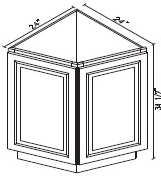

Base End Cabinet - Base Cabinets

White Shaker

AB24 (Base)	Base End Angle Corner - 24"W x 34-1/2"H x 24"D - 2 Doors (17-7/8"W)	$699.63