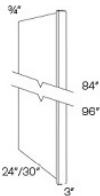

Dishwasher Panel - Panels and Fillers

White Shaker

DWR33412	Dishwasher Panel - 24"W x 34-1/2"H x 1/2"H x 3" Return - SOLID - 1	\$108.05
----------	--	----------

Refrigerator Panels - Panels and Fillers

White Shaker