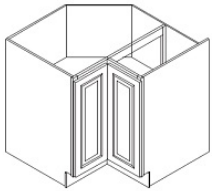

Easy Reach Corner Base Cabinet - Base Cabinets

White Shaker

LS3309	Lazy Susan - 33"W x 34-1/2"H x 24"D - 1 Bi-fold Door - with Rolling	\$730.70
LS3612	Lazy Susan - 36"W x 34-1/2"H x 24"D - 1 Bi-fold Door - with Rolling	\$788.77

Easy Reach Base Corner Cabinet (Fixed Shelf) - Base Cabinets

White Shaker

LS3612S	Lazy Susan - 36"W x 34-1/2"H x 24"D - 1 Bi-fold Door (12" Door)	\$698.28
---------	---	----------

Blind Base Cabinet - Base Cabinets