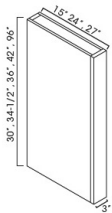

Finished Panels - Panels and Fillers

White Shaker

FBP369614(1)	Finish Back Panels - 96"W x 36"H x 1/4"T - 1 Side Finished - Vertic	\$216.10
FBP483614(1)	Finish Back Panels - 36"W x 48"H x 1/4"T - 1 Side Finished - Vertic	\$128.31
FBP489614(1)	Finish Back Panels - 96"W x 48"H x 1/4"T - 1 Side Finished - Vertic	\$228.25

Bead Board Panels - Panels and Fillers

White Shaker

BP48341214	Bead Board - 48"W x 34-1/2"H x 1/4"T - 1 Side Finished	\$214.75
------------	--	----------

Column - Panels and Fillers

White Shaker

CLB334-1/2	Column Box Base - 3"W x 34-1/2"H x 24"D	\$229.61
CLW330	Column Wall - 3"W x 30"H x 15"D (Boxed columns can be used as float)	\$148.57
CLW336	Column Wall - 3"W x 36"H x 15"D (Boxed columns can be used as float)	\$176.93
CLW342	Column Wall - 3"W x 42"H x 15"D (Boxed columns can be used as float)	\$206.64
CLW396	Column Tall - 3"W x 96"H x 27"D (Trimable to custom height)	\$688.83