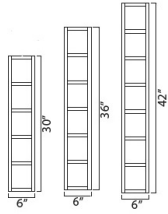

Wall Cubes - Accessories

White Shaker

WC630	Wall Cubes - 6"W x 30"H x 12"D - 5 Cubes	$203.94
WC636	Wall Cubes - 6"W x 36"H x 12"D - 6 Cubes	$240.41
WC642	Wall Cubes - 6"W x 42"H x 12"D - 7 Cubes	$276.88