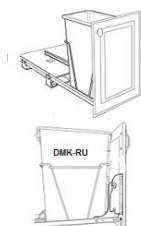

15" - Single Trash Can Pull-Out (Metal Framing) - Accessories

White Shaker

DMK-RU	Door Mounting Kit For Trash Can Pull-Outs (Trash can pull outs c	$53.94
STCMF15-RU	Single Trash Can Pull-Out - Fits B15 (Cabinet not included, cabi	$137.90