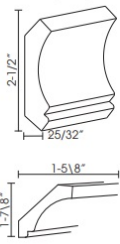

Crown Molding - Moldings

White Shaker

CM96	Crown Molding - 96"L x 2-1/2"H (Takes Up 1-7/8" of Wall Space Fr	$99.94

Crown Molding Flat - Moldings

White Shaker