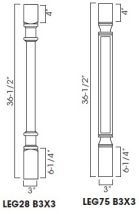

Decor Leg 1 - Panels and Fillers

White Shaker

LEG81	Decor Leg - 3"W x 34-1/2"H x 3"D	\$236.36
-------	----------------------------------	----------

Decor Leg 5 - Panels and Fillers

White Shaker

LEG75 B3X3 Decor Leg - 3"W x 36-1/2"H x 3"D (Must trim 2" off top or bottom) \$337.66