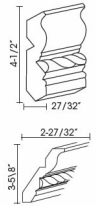

White Shaker

CM96K-4

Crown Molding Covered - 96"L x 4"H (Takes Up 3" of Wall Space From

\$189.09

Crown Molding Rope - Moldings

White Shaker

CM96C-4

Crown Molding Rope - 96"L x 4-1/2"H (Takes Up 3-5/8" of Wall S