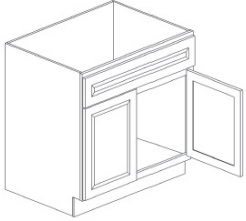

Arch Valance - Moldings

White Shaker

VAL48S	Arch Valance - 48"W x 6"H (Trimmable 6" on both sides)	$152.62
VAL54S	Arch Valance - 54"W x 6"H (Trimmable 6" on both sides)	$166.12

Double Door Sink Base Vanity - Bathroom Vanities

White Shaker

S2421B-34-1/2	Vanity - 24"W x 34-1/2"H x 21"D - 2 Doors - 1 Header	$326.85
S3021B-34-1/2	Vanity - 30"W x 34-1/2"H x 21"D - 2 Doors - 1 Header	$414.64
S3621B-34-1/2	Vanity - 36"W x 34-1/2"H x 21"D - 2 Doors - 1 Header	$497.03