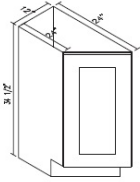

Base Transitional Cabinet - Base Cabinets

White Shaker

BTC12L	Base Transational Cabinet (Left) - 12"W x 34-1/2"H x 12"D to 24"D	$317.40
BTC12R	Base Transational Cabinet (Right) - 12"W x 34-1/2"H x 24"D to 12"D	$317.40