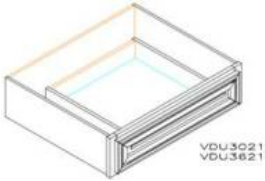

Vanity Drawer - Bathroom Vanities

Woodbridge Glaze

SVDU3021-7"H	Vanity - 30"W x 21"D x 7"H - Vanity Drawer (One drawer)	$130.78