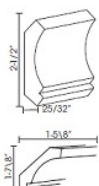

Crown Molding - Moldings

Woodbridge Glaze

CM96	Crown Molding - 96"L x 2-3/4"H - SOLID	$71.81

CM96-4	Crown Molding Plain - 96"L x 4-1/2"H	$0.00
CM96-4P	Crown Molding Plain - 96"L x 4-1/2"H	$0.00