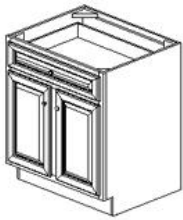

Double Door with Drawers Base - Base Cabinets

Woodbridge Glaze

B24B	Base - 24"W x 24"D x 34-1/2"H - 2 Doors 1 Drawer	$293.09
B27B	Base - 27"W x 24"D x 34-1/2"H - 2 Doors 1 Drawer	$315.28
B30B	Base - 30"W x 24"D x 34-1/2"H - 2 Doors 2 Drawers	$371.33
B33B	Base - 33"W x 24"D x 34-1/2"H - 2 Doors 2 Drawers	$388.26
B36B	Base - 36"W x 24"D x 34-1/2"H - 2 Doors 2 Drawers	$404.61
B42	Base - 42"W x 24"D x 34-1/2"H - 2 Doors 2 Drawers	$465.33