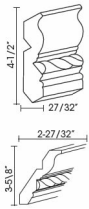

Crown Molding Rope - Moldings

Woodbridge Glaze

CM96C-4	Crown Molding - 96"L x 4"H - (Rope)	$151.80