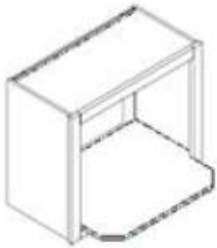

## Wine Rack - Accessories

Woodbridge Glaze

|         |                                |          |
|---------|--------------------------------|----------|
| W3018WR | Wine Rack - 30"W x 12"D x 18"H | \$198.51 |
|---------|--------------------------------|----------|

## Microwave Unit - Accessories

Woodbridge Glaze

|               |   |          |
|---------------|---|----------|
| MWO3018PM-12" | Microwave Oven - 30"W x 12"D x 18"H (shelf is 18"D x 3/4"T) Opening | \$155.30 |
|---------------|---|----------|