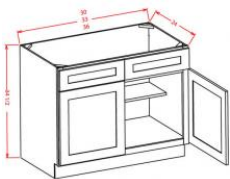

Sink Base - Base Cabinets

Woodbridge Glaze

SB27B	Sink Base - 27"W x 24"D x 34-1/2"H - 2 Doors 1 Header	$284.92
SB33B	Sink Base - 33"W x 24"D x 34-1/2"H - 2 Doors 2 Headers	$305.94
SB42	Sink Base - 42"W x 24"D x 34-1/2"H - 2 Doors 2 Headers	$341.55