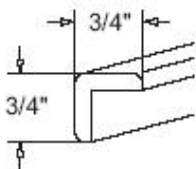

Outside Corner Molding - Moldings

Woodbridge Glaze

SC5	Outside Corner Molding - 96"L x 3/4"W x 3/4"H x 1/4"T	$22.18