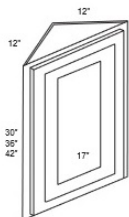

Wall Triangle End Cabinet - Wall Cabinets

Woodbridge Glaze

AW30	Wall Triangle End Cabinet - 17"W x 12"D x 30"H - 1 Door	$196.17