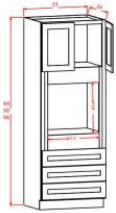

Oven Cabinet - Tall Cabinets

Woodbridge Glaze

OC3384B	Oven Cabinet - 33"W x 24"D x 84"H	$1081.30
OC3390B	Oven Cabinet - 33"W x 24"D x 90"H	$1166.55
OC3396B	Oven Cabinet - 33"W x 24"D x 96"H	$1244.78