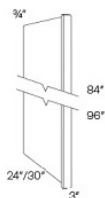

Refrigerator Panels - Panels and Fillers

Woodbridge Glaze

REP2484 - SP	Refrigerator End Panel - 24"W x 84"H	$203.18
REP2484(3)-SO	Refrigerator End Panel - 24"W x 84"H x 3" return - SOLID	$235.29
REP2496(3)-SO	Refrigerator End Panel - 24"W x 96"H x 3" return - SOLID	$281.42