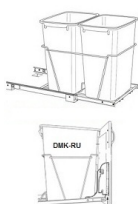

Double Trash Can Pull-Out (Metal Framing) - Accessories Yorktown White

- DMK-RU Door Mounting Kit For Trash Can Pull-Outs (Trash can pull outs) $44.08
- DTCMF15-RU Double Trash Can Pull-Out - Fits B15 (Cabinet not included, call for price) $182.86
- DTCMF18/21-RU Double Trash Can Pull-Out - Fits B18 or B21 (Cabinet not included, call for price) $195.11