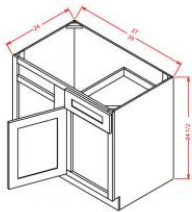

Easy Reach Corner Base Cabinet - Base Cabinets

Yorktown White

LS3309 Lazy Susan - 33"W x 24"D x 34-1/2"H - 1 Bi-fold Door - with Rotating Shelf - \$559.41

LS3612 Lazy Susan - 36"W x 24"D x 34-1/2"H - 1 Bi-fold Door - with Rotating Shelf - \$599.96

Easy Reach Base Corner Cabinet (Fixed Shelf) - Base Cabinets Yorktown White

LS3612S Lazy Susan - 36"W x 24"D x 34-1/2"H - 1 Bi-fold Door (12" Door) - \$539.55

Blind Base Cabinet - Base Cabinets

Yorktown White