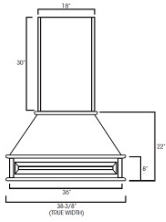

CWH Wood Hood - Accessories

Yorktown White

CWH36 Wood Hood - 38-2/5"W x 20-1/2"D x 22-3/4"H + (Top Shaft - 18"W) $802.09