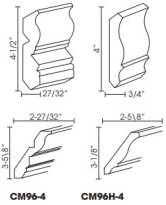

Crown Molding - Moldings

Yorktown White

CM96	Crown Molding - 96"L x 2-1/2"H (Takes Up 1-7/8" of Wall Space)	\$73.26
------	--	---------

Crown Molding Flat - Moldings

Yorktown White

CM96E-4 Crown Molding Flat - 96"L x 4-1/2"W (Takes Up 2-5/8" of Wall Space) \$54.44

Crown Molding 4" - Moldings

Yorktown White

CM96-4 Crown Molding - 96"L x 4-1/2"H (Takes Up 3-5/8" of Wall Space) \$107.81

CM96H-4 Crown Molding Decor - 96"L x 4"H (Takes Up 3-1/8" of Wall Space) \$117.81