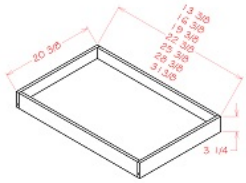

Roll Out Tray - Accessories

Yorktown White

15RT-DR	Roll-out Tray - 11"W x 2-7/8"H x 21"D (For 15"W base cabin	$97.02
18RT-DR	Roll-out Tray - 14"W x 2-7/8"H x 21"D (For 18"W base cabin	$108.90
21RT-DR	Roll-out Tray - 17"W x 2-7/8"H x 21"D (For 21"W base cabinet)	$114.18
24RT-DR	Roll-out Tray - 20"W x 2-7/8"H x 21"D (For 24"W base cabin	$118.80
27RT-DR	Roll-out Tray - 23"W x 2-7/8"H x 21"D (For 27"W base cabin	$131.01
30RT-DR	Roll-out Tray - 26"W x 2-7/8"H x 21"D (For 30"W base cabin	$143.22
33RT-DR	Roll-out Tray - 29"W x 2-7/8"H x 21"D (For 33"W base cabin	$173.91
36RT-DR	Roll-out Tray - 32"W x 2-7/8"H x 21"D (For 36"W base cabin	$204.93