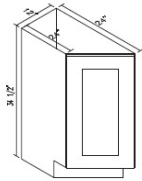

Yorktown White

BBLC39/42-36" Blind Base Cabinet - 36"W x 34-1/2"H x 24"D - 1 Door - 1 Drawer - \$432.63

BBLC42/45-39" Blind Base Cabinet - 39"W x 34-1/2"H x 24"D - 1 Door - 1 Drawer - \$437.58

BBLC45/48-42" Blind Base Cabinet - 42"W x 34-1/2"H x 24"D - 1 Door - 1 Drawer - \$442.53

Base End Cabinet - Base Cabinets

Yorktown White

AB24 (Base) Base End Angle Corner - 24"W x 34-1/2"H x 24"D - 2 Doors (18-1/2" High) - \$229.65

Microwave Base Cabinet - Base Cabinets

Yorktown White

B30MW (30"W)	Microwave Base Cabinet - 30"W x 24"D x 34-1/2"H	\$392.04
--------------	---	----------

Base Transitional Cabinet - Base Cabinets

Yorktown White

BTC12L	Base Transitional Cabinet - 12"W x 34-1/2"H x 12" - 24"D - 1 Shelf	\$119.58
BTC12R	Base Transitional Cabinet - 12"W x 34-1/2"H x 12" - 24"D - 1 Shelf	\$119.58