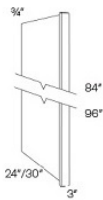

## Dishwasher Panel - Panels and Fillers

Yorktown White

DWR33412	Dishwasher Panel - 24"W x 34-1/2"H x 1/2"T x 3" Return - SOLID	\$79.20
----------	--	---------

Refrigerator Panels - Panels and Fillers

Yorktown White