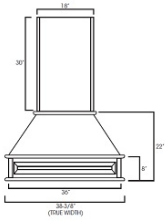

CWH Wood Hood - Accessories

Yorktown White

CWH36 Wood Hood - 38-2/5"W x 20-1/2"D x 22-3/4"H + (Top Shaft - 18"W) $802.09