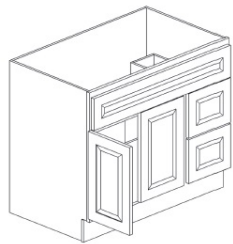

Double Door and Two Drawers Sink Base Vanity - Bathroom Vanities

Yorktown White

S3621BDL-34-1	Vanity - 36"W x 34-1/2"H x 21"D - 2 Butt Doors - 2 Left Drawers	$506.88
S3621BDR-34-1	Vanity - 36"W x 34-1/2"H x 21"D - 2 Butt Doors - 2 Right Drawers	$506.88