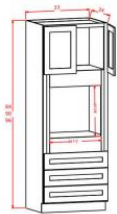

Oven Cabinet - Tall Cabinets

Yorktown White

OC3384B	Oven Cabinet - 33"W x 24"D x 84"H - 2 Butt Doors - 3 Drawers	$1141.47
OC3390B	Oven Cabinet - 33"W x 24"D x 90"H - 2 Butt Doors - 3 Drawers	$1231.56
OC3396B	Oven Cabinet - 33"W x 24"D x 96"H - 2 Butt Doors - 3 Drawers	$1313.73