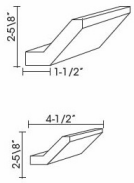

Crown Molding - Moldings

Yorktown White

CM96	Crown Molding - 96"L x 2-1/2"H (Takes Up 1-7/8" of Wall Space)	\$73.26
------	--	---------

Crown Molding Flat - Moldings

Yorktown White

CM96E-4 Crown Molding Flat - 96"L x 4-1/2"W (Takes Up 2-5/8" of Wall Space) \$54.44

Crown Molding 4" - Moldings

Yorktown White

CM96-4 Crown Molding - 96"L x 4-1/2"H (Takes Up 3-5/8" of Wall Space) \$107.81

CM96H-4 Crown Molding Decor - 96"L x 4"H (Takes Up 3-1/8" of Wall Space) \$117.81