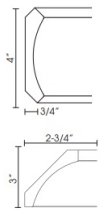

Cove Molding - Moldings

Yorktown White

CM96K-4 Crown Molding Coved - 96"L x 4"H (Takes Up 3" of Wall Space) $138.60