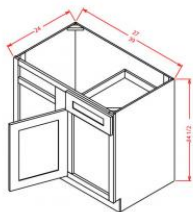

Blind Base Cabinet - Base Cabinets

Yorktown White

BBLC39/42-36" Blind Base Cabinet - 36"W x 34-1/2"H x 24"D - 1 Door - 1 Drawer - $432.63

BBLC42/45-39" Blind Base Cabinet - 39"W x 34-1/2"H x 24"D - 1 Door - 1 Drawer - $437.58

BBLC45/48-42" Blind Base Cabinet - 42"W x 34-1/2"H x 24"D - 1 Door - 1 Drawer - $442.53