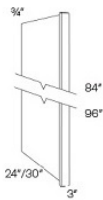

Refrigerator Panels - Panels and Fillers

Yorktown White

REP2484(3)-3/	Refrigerator End Panel - 24"W x 84"H x 3/4"T x 3" Return - SOL	$239.58
REP2484-3/4"	Refrigerator End Panel - 24"W x 84"H x 3/4"T	$206.91
REP2496(3)-3/	Refrigerator End Panel - 24"W x 96"H x 3/4"T x 3" Return - SOL	$286.11
REP2496-3/4"	Refrigerator End Panel - 24"W x 96"H x 3/4"T	$236.61
REP3096(3)-3/	Refrigerator End Panel - 30"W x 96"H x 3/4"T x 3" Return - SOL	$388.08