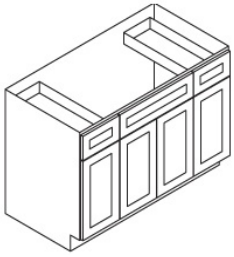

Four Doors and Two Drawers Sink Base Vanity - Bathroom Vanity Yorktown White

S4821B12D-34 Vanity - 48"W x 34-1/2"H x 21"D - 4 Butt Doors - 2 Drawers $692.01

Vanity Desk Drawer - Bathroom Vanities Yorktown White