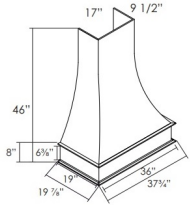

CWH Wood Hood - Accessories

Yorktown White

CWH36 Wood Hood - 38-2/5"W x 20-1/2"D x 22-3/4"H + (Top Shaft - 18"W) \$802.09

Framed Wood Hood - Accessories

Yorktown White

EWB36 Framed Wood Hood - 36"W x 46"H x 19-7/8"D (Top can be trimmed) \$802.56