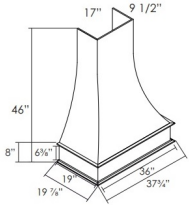

CWH Wood Hood - Accessories

Yorktown White

CWH36 Wood Hood - 38-2/5"W x 20-1/2"D x 22-3/4"H + (Top Shaft - 18"W) \$802.09

Framed Wood Hood - Accessories

Yorktown White

EWB36 Framed Wood Hood - 36"W x 46"H x 19-7/8"D (Top can be trimmed) \$802.56