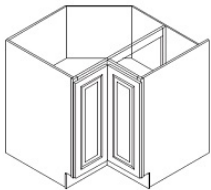

Easy Reach Corner Base Cabinet - Base Cabinets

Yorktown White

LS3309 Lazy Susan - 33"W x 24"D x 34-1/2"H - 1 Bi-fold Door - with Rotating Shelf - \$559.41

LS3612 Lazy Susan - 36"W x 24"D x 34-1/2"H - 1 Bi-fold Door - with Rotating Shelf - \$599.96

Easy Reach Base Corner Cabinet (Fixed Shelf) - Base Cabinets Yorktown White

LS3612S Lazy Susan - 36"W x 24"D x 34-1/2"H - 1 Bi-fold Door (12" Door) - with Rotating Shelf - \$539.55

Blind Base Cabinet - Base Cabinets