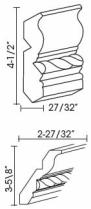

Crown Molding 4" - Moldings

Yorktown White

CM96-4 Crown Molding - 96"L x 4-1/2"H (Takes Up 3-5/8" of Wall Space) \$107.81

CM96H-4 Crown Molding Decor - 96"L x 4"H (Takes Up 3-1/8" of Wall Space) \$117.81

Cove Molding - Moldings

Yorktown White

CM96K-4 Crown Molding Coved - 96"L x 4"H (Takes Up 3" of Wall Space) \$138.60

Crown Molding Rope - Moldings

Yorktown White

CM96C-4 Crown Molding - 96"L x 4-1/2"H - Rope (Takes Up 3-5/8" of Wall) \$61.37