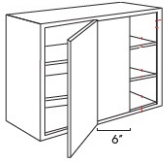

Wall Blind Corner - Wall Cabinets

Yorktown White

WBLC30/33-303	Wall Blind Corner - 30"W x 12"D x 30"H - 1 Door - 2 Shelves - ~~$312a84~~	
WBLC30/33-303	Wall Blind Corner - 30"W x 12"D x 36"H - 1 Door - 2 Shelve	$412.83
WBLC30/33-304	Wall Blind Corner - 30"W x 12"D x 42"H - 1 Door - 3 Shelves - ~~$475a20~~