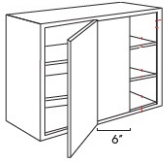

Wall Blind Corner - Wall Cabinets

Yorktown White

WBLC30/33-303	Wall Blind Corner - 30"W x 12"D x 30"H - 1 Door - 2 Shelves - ~~$512.84~~	$312.84
WBLC30/33-303	Wall Blind Corner - 30"W x 12"D x 36"H - 1 Door - 2 Shelve	$412.83
WBLC30/33-304	Wall Blind Corner - 30"W x 12"D x 42"H - 1 Door - 3 Shelves - ~~$575.20~~	$475.20