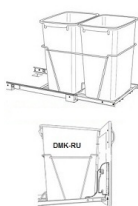

Double Trash Can Pull-Out (Metal Framing) - Accessories Yorktown White

- DMK-RU Door Mounting Kit For Trash Can Pull-Outs (Trash can pull outs) $44.08
- DTCMF15-RU Double Trash Can Pull-Out - Fits B15 (Cabinet not included, call for details) $182.86
- DTCMF18/21-RU Double Trash Can Pull-Out - Fits B18 or B21 (Cabinet not included, call for details) $195.11