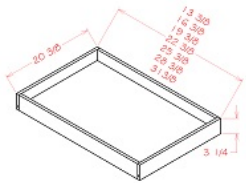

Base Spice Cabinet - Accessories

Yorktown White

BFP09	Spice Pull Base Cabinet - 9"W x 34-1/2"H x 24"D - 1 Door (	\$491.04
-------	--	----------

Microwave Unit - Accessories

Yorktown White

MWO3018PM-12 Microwave Oven - 30"W x 12"D x 18"H - 1 Shelf 18"D x 3/4"T - Open 153

Roll Out Tray - Accessories

Yorktown White

15RT-DR	Roll-out Tray - 11"W x 2-7/8"H x 21"D (For 15"W base cabin	\$97.02
18RT-DR	Roll-out Tray - 14"W x 2-7/8"H x 21"D (For 18"W base cabin	\$108.90
21RT-DR	Roll-out Tray - 17"W x 2-7/8"H x 21"D (For 21"W base cabinet)	\$114.18
24RT-DR	Roll-out Tray - 20"W x 2-7/8"H x 21"D (For 24"W base cabin	\$118.80
27RT-DR	Roll-out Tray - 23"W x 2-7/8"H x 21"D (For 27"W base cabin	\$131.01
30RT-DR	Roll-out Tray - 26"W x 2-7/8"H x 21"D (For 30"W base cabin	\$143.22
33RT-DR	Roll-out Tray - 29"W x 2-7/8"H x 21"D (For 33"W base cabin	\$173.91
36RT-DR	Roll-out Tray - 32"W x 2-7/8"H x 21"D (For 36"W base cabin	\$204.93