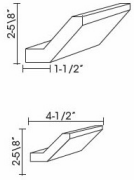

Crown Molding - Moldings

Yorktown White

|      |  |         |
|------|--|---------|
| CM96 | Crown Molding - 96"L x 2-1/2"H (Takes Up 1-7/8" of Wall Space) | \$73.26 |
|------|--|---------|

Crown Molding Flat - Moldings

Yorktown White

CM96E-4 Crown Molding Flat - 96"L x 4-1/2"W (Takes Up 2-5/8" of Wall Space) \$54.44

Crown Molding 4" - Moldings

Yorktown White

CM96-4 Crown Molding - 96"L x 4-1/2"H (Takes Up 3-5/8" of Wall Space) \$107.81