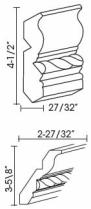

Crown Molding Rope - Moldings

Yorktown White

CM96C-4 Crown Molding - 96"L x 4-1/2"H - Rope (Takes Up 3-5/8" of Wall) $61.37

Light Rail Molding - Moldings

Yorktown White