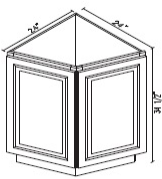

Base End Cabinet - Base Cabinets

Yorktown White

AB24 (Base) Base End Angle Corner - 24"W x 34-1/2"H x 24"D - 2 Doors (18-1/2" High) - $229.65