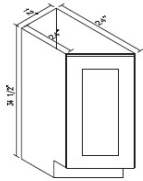

Base Transitional Cabinet - Base Cabinets

Yorktown White

BTC12L	Base Transitional Cabinet - 12"W x 34-1/2"H x 12" - 24"D - 1 Shelf	$119.58
BTC12R	Base Transitional Cabinet - 12"W x 34-1/2"H x 12" - 24"D - 1 Shelf	$119.58