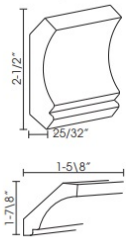

Crown Molding - Moldings

Yorktown White

CM96	Crown Molding - 96"L x 2-1/2"H (Takes Up 1-7/8" of Wall Space)	$73.26