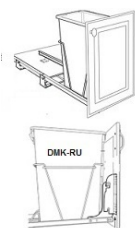

15" - Single Trash Can Pull-Out (Metal Framing) - Accessories Yorktown White

- DMK-RU Door Mounting Kit For Trash Can Pull-Outs (Trash can pull outs) $44.08
- STCMF15-RU Single Trash Can Pull-Out - Fits B15 (Cabinet not included, call for details) $119.16