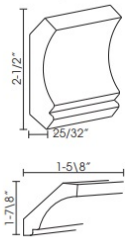

Crown Molding - Moldings

Yorktown White

CM96	Crown Molding - 96"L x 2-1/2"H (Takes Up 1-7/8" of Wall Space)	$73.26