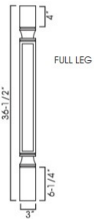

Decor Leg 1 - Panels and Fillers

Yorktown White

LEG81 Decor Leg - 3"W x 34-1/2"H x 3"D $173.25

Decor Leg 3 - Panels and Fillers

Yorktown White

LEG83 Decor Leg - 3"W x 34-1/2"H x 1-1/2"D $192.06

Decor Leg 5 - Panels and Fillers

Yorktown White

LEG75 B3X3 Decor Leg - 3"W x 36-1/2"H x 3"D (Trimmable) $247.50

Turn Post - Panels and Fillers

Yorktown White

TP3/WF34-1/2" Decor Leg - 3"W x 34-1/2"H x 3"D + Wall Filler 34-1/2"H $204.93