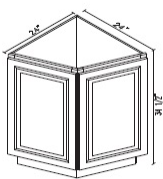

Base End Cabinet - Base Cabinets

Yorktown White

AB24 (Base) Base End Angle Corner - 24"W x 34-1/2"H x 24"D - 2 Doors (18-1/2" High) - $229.65