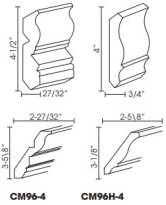

Crown Molding 4" - Moldings

Yorktown White

CM96-4 Crown Molding - 96"L x 4-1/2"H (Takes Up 3-5/8" of Wall Space) $107.81

CM96H-4 Crown Molding Decor - 96"L x 4"H (Takes Up 3-1/8" of Wall Space) $117.81