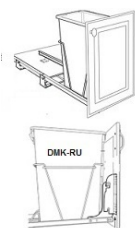

15" - Single Trash Can Pull-Out (Metal Framing) - Accessories Yorktown White

- DMK-RU Door Mounting Kit For Trash Can Pull-Outs (Trash can pull outs) $44.08
- STCMF15-RU Single Trash Can Pull-Out - Fits B15 (Cabinet not included, call for price) $119.16