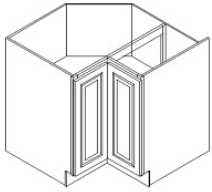

Easy Reach Corner Base Cabinet - Base Cabinets

Yorktown White

LS3309 Lazy Susan - 33"W x 24"D x 34-1/2"H - 1 Bi-fold Door - with Rotating Shelf - \$559.41

LS3612 Lazy Susan - 36"W x 24"D x 34-1/2"H - 1 Bi-fold Door - with Rotating Shelf - \$599.96

Easy Reach Base Corner Cabinet (Fixed Shelf) - Base Cabinets Yorktown White

LS3612S Lazy Susan - 36"W x 24"D x 34-1/2"H - 1 Bi-fold Door (12" Door) - \$539.55

Blind Base Cabinet - Base Cabinets

Yorktown White