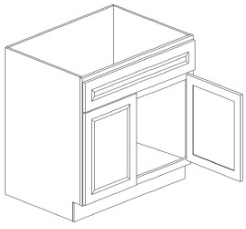

Double Door Sink Base Vanity - Bathroom Vanities

Yorktown White

S2421B-34-1/2	Vanity - 24"W x 34-1/2"H x 21"D - 2 Butt Doors	$247.50
S3021B-34-1/2	Vanity - 30"W x 34-1/2"H x 21"D - 2 Butt Doors	$311.85
S3621B-34-1/2	Vanity - 36"W x 34-1/2"H x 21"D - 2 Butt Doors	$376.20