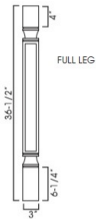

Decor Leg 1 - Panels and Fillers

Yorktown White

LEG81 Decor Leg - 3"W x 34-1/2"H x 3"D $173.25

Decor Leg 3 - Panels and Fillers

Yorktown White

LEG83 Decor Leg - 3"W x 34-1/2"H x 1-1/2"D $192.06

Decor Leg 5 - Panels and Fillers

Yorktown White

LEG75 B3X3 Decor Leg - 3"W x 36-1/2"H x 3"D (Trimmable) $247.50

Turn Post - Panels and Fillers

Yorktown White

TP3/WF34-1/2" Decor Leg - 3"W x 34-1/2"H x 3"D + Wall Filler 34-1/2"H $204.93